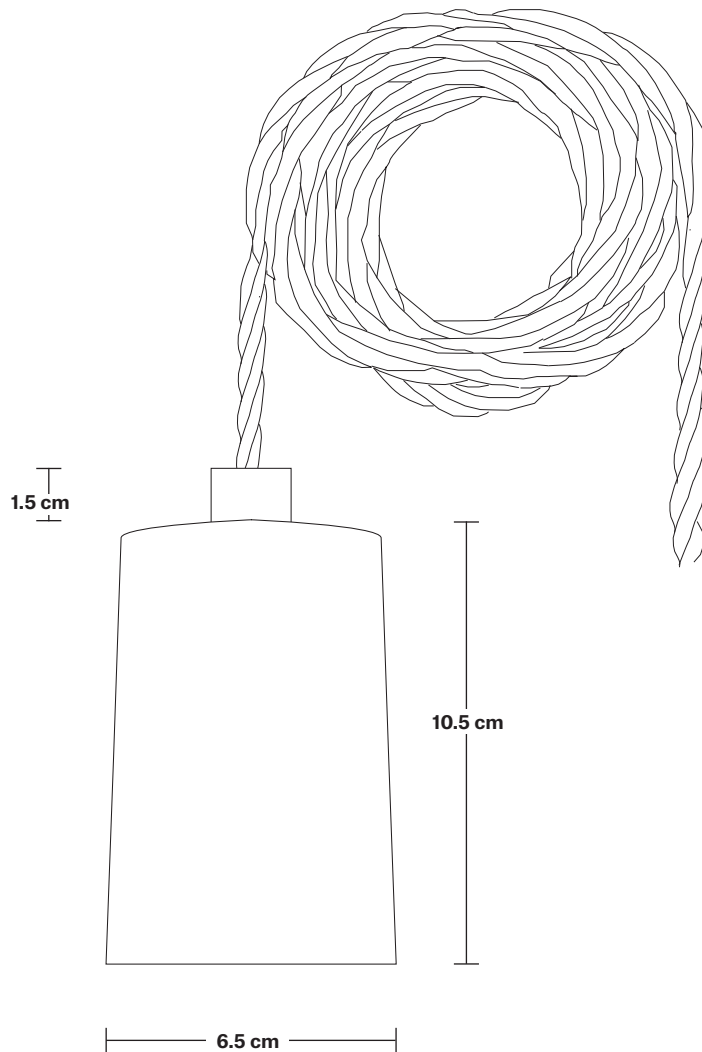

Bulb Required: Standard screw (E27) fitting, max 40W.

Rose Weight: 3.05 kg

Holder Weight: 0.22 kg

Maximum Weight: 4.15 kg

INFORMATION

Product Code: SL-LE-5WSQCL

Ready to be installed, installation required.

Wall mount screws not included.

Holders Available: Brass, Pewter

Flex: 2m Black Twisted Fabric Flex.

Ceiling rose: Pewter.

DIMENSIONS

H: 215 cm x **W:** 50 cm x **D:** 50 cm

Holder Diameter: 6.5 cm / 2.6"

Holder Height: 12 cm / 4.7"

Ceiling Rose Width: 50 cm / 19.6"

Ceiling Rose Depth: 50 cm / 19.6"

Ceiling Rose Height: 3 cm / 1.2"

Square Ceiling Rose - 5 Outlet - Pewter

SPECIFICATIONS	INFORMATION	DIMENSIONS
<p>We meet all UK and EU lighting and safety regulations.</p> <p>Our products are hand finished to ensure an authentic vintage look and therefore they may vary slightly from those shown in the images.</p> <p>Bulb Required: Standard screw (E27) fitting, max 40W.</p> <p>Weight: 3.05 kg</p>	<p>Product Code: SQ-CR50-P</p> <p>Finishes: Pewter.</p> <p>Ready to be installed, installation required.</p> <p>Wall mount screws not included.</p>	<p>H: 3 cm x W: 50 cm x D: 50 cm</p> <p>Ceiling Rose Width: 50 cm / 19.6"</p> <p>Ceiling Rose Depth: 50 cm / 19.6"</p> <p>Ceiling Rose Height: 3 cm / 1.2"</p>

Flex: 2m Black Twisted Fabric Flex.

DIMENSIONS

H: 12 cm x **W:** 6.5 cm x **D:** 6.5 cm

Holder Diameter: 6.5 cm / 2.3"

Holder Height: 12 cm / 4.7"