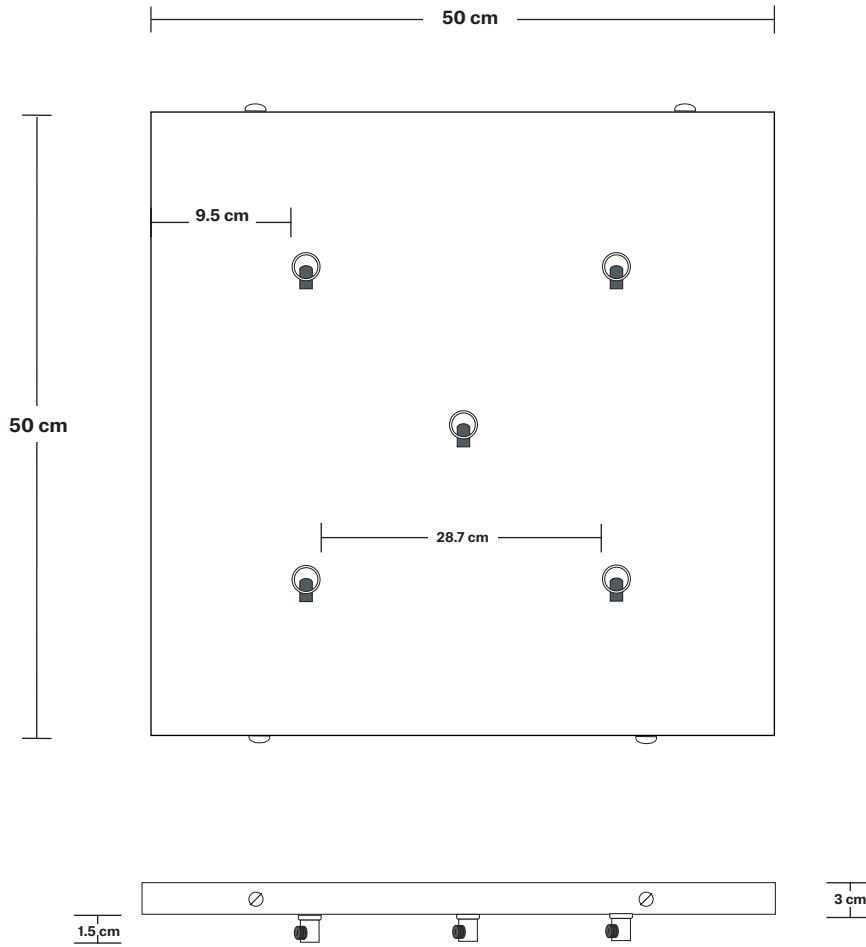

Bulb Required: Standard screw (E27) fitting, max 40W.

Rose Weight: 3.05 kg

Holder Weight: 0.22 kg

Maximum Weight: 4.15 kg

INFORMATION

Product Code: SL-LE-5WSQCL

Ready to be installed, installation required.

Wall mount screws not included.

Holders Available: Brass, Pewter

Flex: 2m Black Twisted Fabric Flex.

Ceiling rose: Pewter.

DIMENSIONS

H: 215 cm x **W:** 50 cm x **D:** 50 cm

Holder Diameter: 6.5 cm / 2.6"

Holder Height: 12 cm / 4.7"

Ceiling Rose Width: 50 cm / 19.6"

Ceiling Rose Depth: 50 cm / 19.6"

Ceiling Rose Height: 3 cm / 1.2"

Square Ceiling Rose - 5 Outlet - Pewter

SPECIFICATIONS	INFORMATION	DIMENSIONS
<p>We meet all UK and EU lighting and safety regulations.</p> <p>Our products are hand finished to ensure an authentic vintage look and therefore they may vary slightly from those shown in the images.</p> <p>Bulb Required: Standard screw (E27) fitting, max 40W.</p> <p>Weight: 3.05 kg</p>	<p>Product Code: SQ-CR50-P</p> <p>Finishes: Pewter.</p> <p>Ready to be installed, installation required.</p> <p>Wall mount screws not included.</p>	<p>H: 3 cm x W: 50 cm x D: 50 cm</p> <p>Ceiling Rose Width: 50 cm / 19.6"</p> <p>Ceiling Rose Depth: 50 cm / 19.6"</p> <p>Ceiling Rose Height: 3 cm / 1.2"</p>

Flex: 2m Black Twisted Fabric Flex.

DIMENSIONS

H: 12 cm x **W:** 6.5 cm x **D:** 6.5 cm

Holder Diameter: 6.5 cm / 2.3"

Holder Height: 12 cm / 4.7"