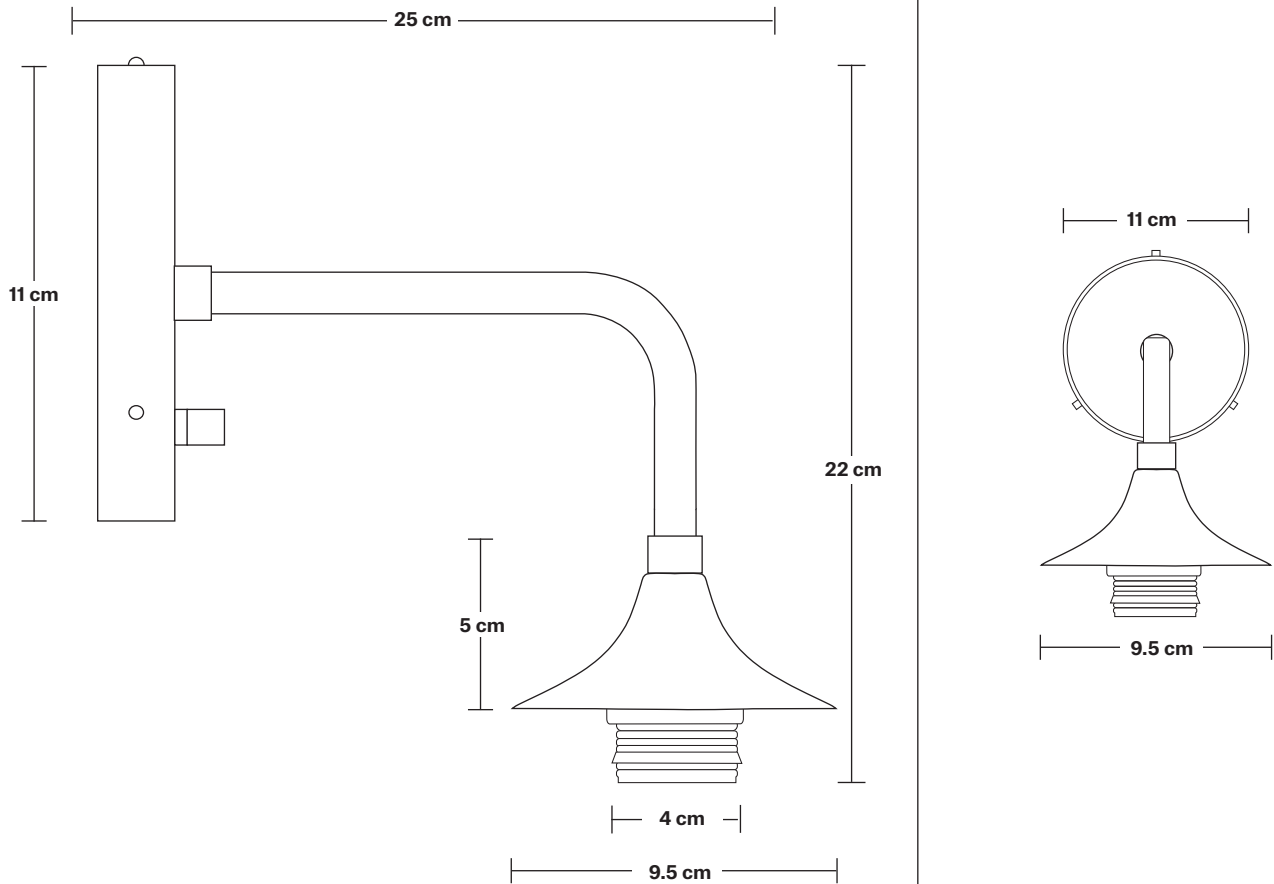

Chelsea Wall Holder

Product Code: CH-WL

H: 21.1 cm x W: 11.5 cm x D: 23.5 cm

SPECIFICATIONS

We meet all UK and EU lighting and safety regulations.

Our products are hand finished to ensure an authentic vintage look and therefore they may vary slightly from those shown in the images.

Bulb required: Standard screw (E27) fitting, max 40W.

Maximum weight: 0.7 kg

INFORMATION

Finishes: Brass, Pewter, Copper, Black.

Ready to be installed, installation required.

Wall mount screws not included.

Wall rose: Copper, Brass, Pewter, Black.

DIMENSIONS

Holder Diameter: 9.5 cm / 3.7"

Holder Height: 5.5 cm / 2.1"

Ceiling Rose Diameter: 11 cm / 4.3"

Ceiling Rose Height: 2.5 cm / 0.98"