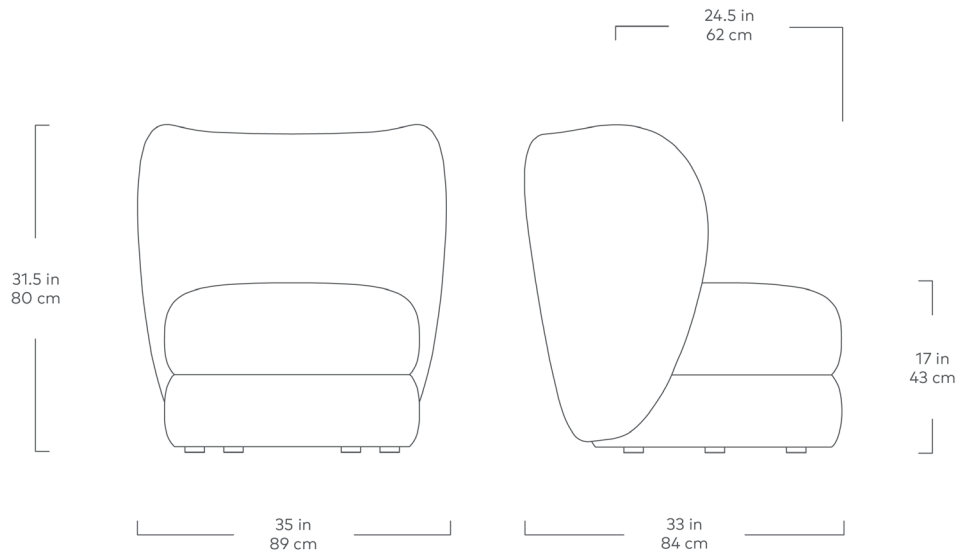

# Forme Chair

Boucle  
Dover

Boucle  
Nimbus

Whether you're seeking a cozy place to unwind or wanting to add some understated glamour to your living room, the Forme Chair checks each box with style. Designed in a nubby bouclé fabric, this elegant design brings both textural warmth and an of-the-moment aesthetic to your decor. A high back and sculptural round seat emphasize the cocoon-like shape for a unique perch that will become a charming focal point in any room. Arrange as a standalone accent chair or add another to create a striking pair.

# Forme Chair

- Fully upholstered curved back and seat is crafted with high resiliency polyurethane foam.
- Elastic strap webbing suspension system.
- Plastic leveller feet on base to protect hardwood floors.
- All fabric is California TB117-2013 certified and double rub tested.
- Manufactured to meet California TB117-2013 fire safety standards without the use of flame retardant additives in the upholstery foam.