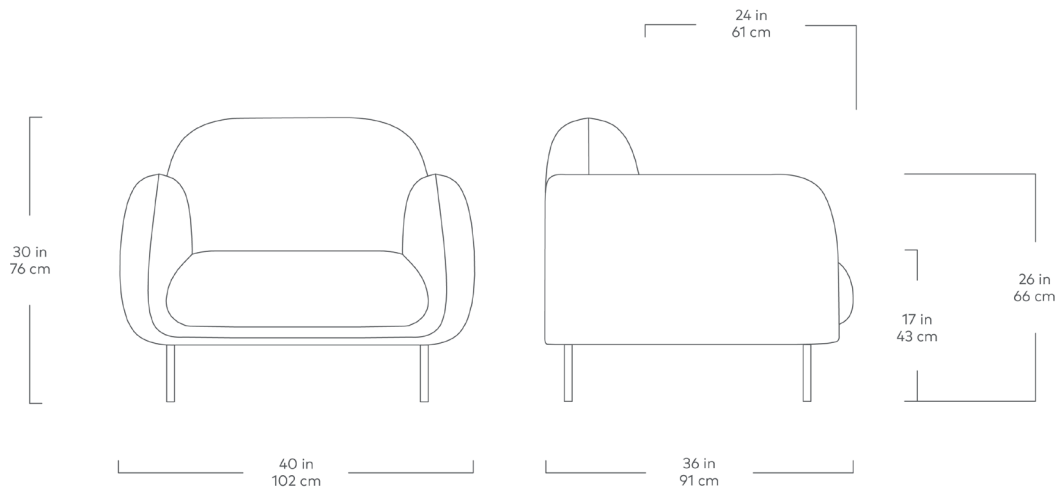

Nord Chair

- Tight back, seat and arms.
- Created with high resiliency polyurethane foam.
- Kiln-dried wood frame with elastic webbing suspension system.
- Black powder-coated steel tubular legs.
- Leveller feet to protect hardwood floors.
- All joints have been stress tested.
- 9 gauge No-Sag, injection-molded sinuous spring clip system.
- All joints have been stress tested.
- All fabric is California TB117-2013 certified and double rub tested.
- Manufactured to meet California TB117-2013 fire safety standards without the use of flame retardant additives in the upholstery foam.