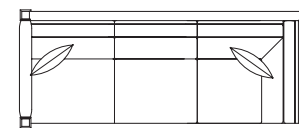

**Highlands Left-Facing
Corner Sofa**
89-9800-94-L,
specify finish
W94 D38.5 H33.5

**Highlands Right-Facing
Corner Sofa**
89-9800-94-R,
specify finish
W94 D38.5 H33.5

**Highlands Left-Facing
Sofa**
89-9800-85-L,
specify finish
W85 D38.5 H33.5

**Highlands Right-Facing
Sofa**
89-9800-85-R,
specify finish
W85 D38.5 H33.5

4887-91, B (body)

3931-91, F
(throw pillow)

Discover more at
Stickley.com

*30 days from receipt of order, items will be ready to ship from the Stickley factory to your dealer. Transit times will vary by state/province.