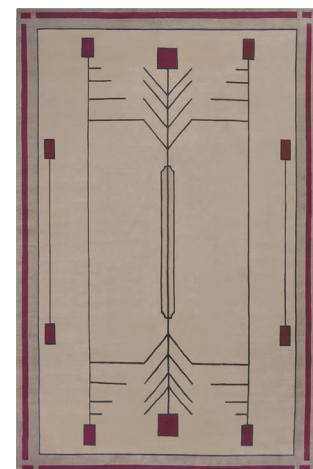

Prairie Sand
RU-1340
Nepalese wool