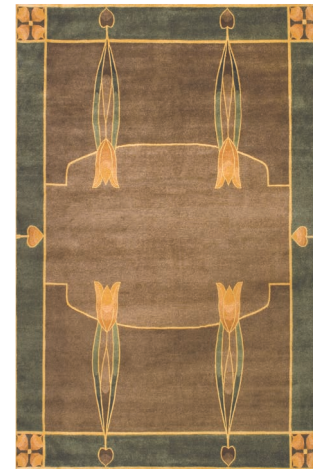

Highland Park, Red
RU-1180
Nepalese wool

Prairie
RU-1240
Nepalese wool

Paradise Valley
RU-1260
Nepalese wool

Prairie Sand
RU-1340
Nepalese wool

MISSION

Monterey Mist
RU-1390
Nepalese wool

Monterey Grove
RU-1400
Nepalese wool

Dahlia
RU-1410
Nepalese wool

Morris Lily
RU-1430
Nepalese wool

Rennie Tulip, Sage
RU-1440
Nepalese wool

Rennie Tulip, Ivory
RU-1445
Nepalese wool

Curling Vine
RU-1450
Nepalese wool

Garden Window, Ivory
RU-1520
Nepalese wool