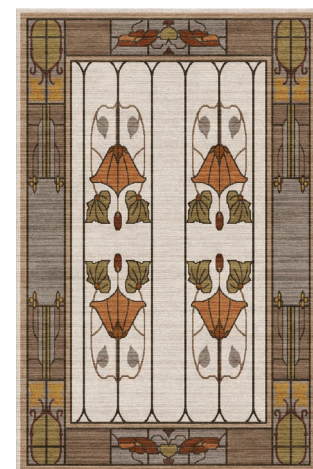

SIZE AND SHAPE OPTIONS

Custom sizing is also available.

Rectangles

2'6" x 4'
4' x 6'
5' x 7'6"
6' x 9'
8' x 10'
9' x 12'
10' x 14'

Runners

2'9" x 8'
2'9" x 10'
2'9" x 12'

Rounds

6' x 6'
8' x 8'

Dahlia
RU-1410
Nepalese wool

Morris Lily
RU-1430
Nepalese wool

Rennie Tulip, Sage
RU-1440
Nepalese wool

Rennie Tulip, Ivory
RU-1445
Nepalese wool

Curling Vine
RU-1450
Nepalese wool

Garden Window, Ivory
RU-1520
Nepalese wool