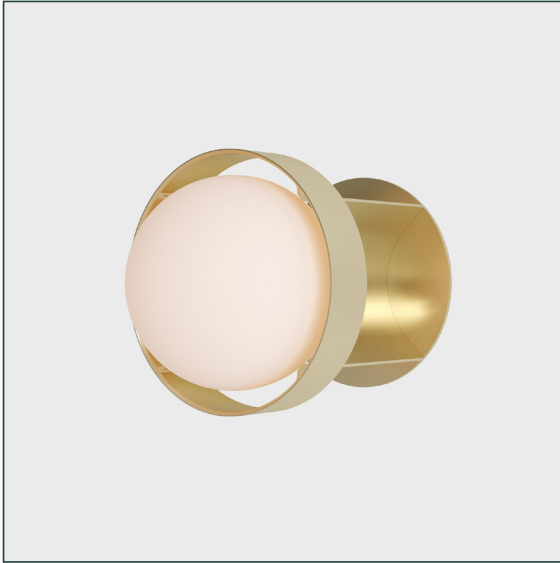

LOOP WALL LIGHT + SPHERE IV

tala®

SKU: LOOP-SPHR-IV-GD-WL-01-EU

FINISH: GOLD

The Loop Wall Light is inspired by the infinite recyclable potential of aluminium and revels in its economic and efficient use of material. Paired with Tala's Sphere IV LED bulb and featuring Dim to Warm technology. Complete with Gold colour finish.

PHYSICAL

Fixture & Bulb:	L235 x W185 x H185mm
Not used:	L- x W- x H-mm
Cable length:	-
Materials:	Anodised aluminium
Finish:	Gold
Weight:	990g
IP rating:	IP44
Base:	E27

ELECTRICAL

Appliance class:	Class I
Power:	8W
Voltage:	220-240V~
Frequency:	50/60Hz