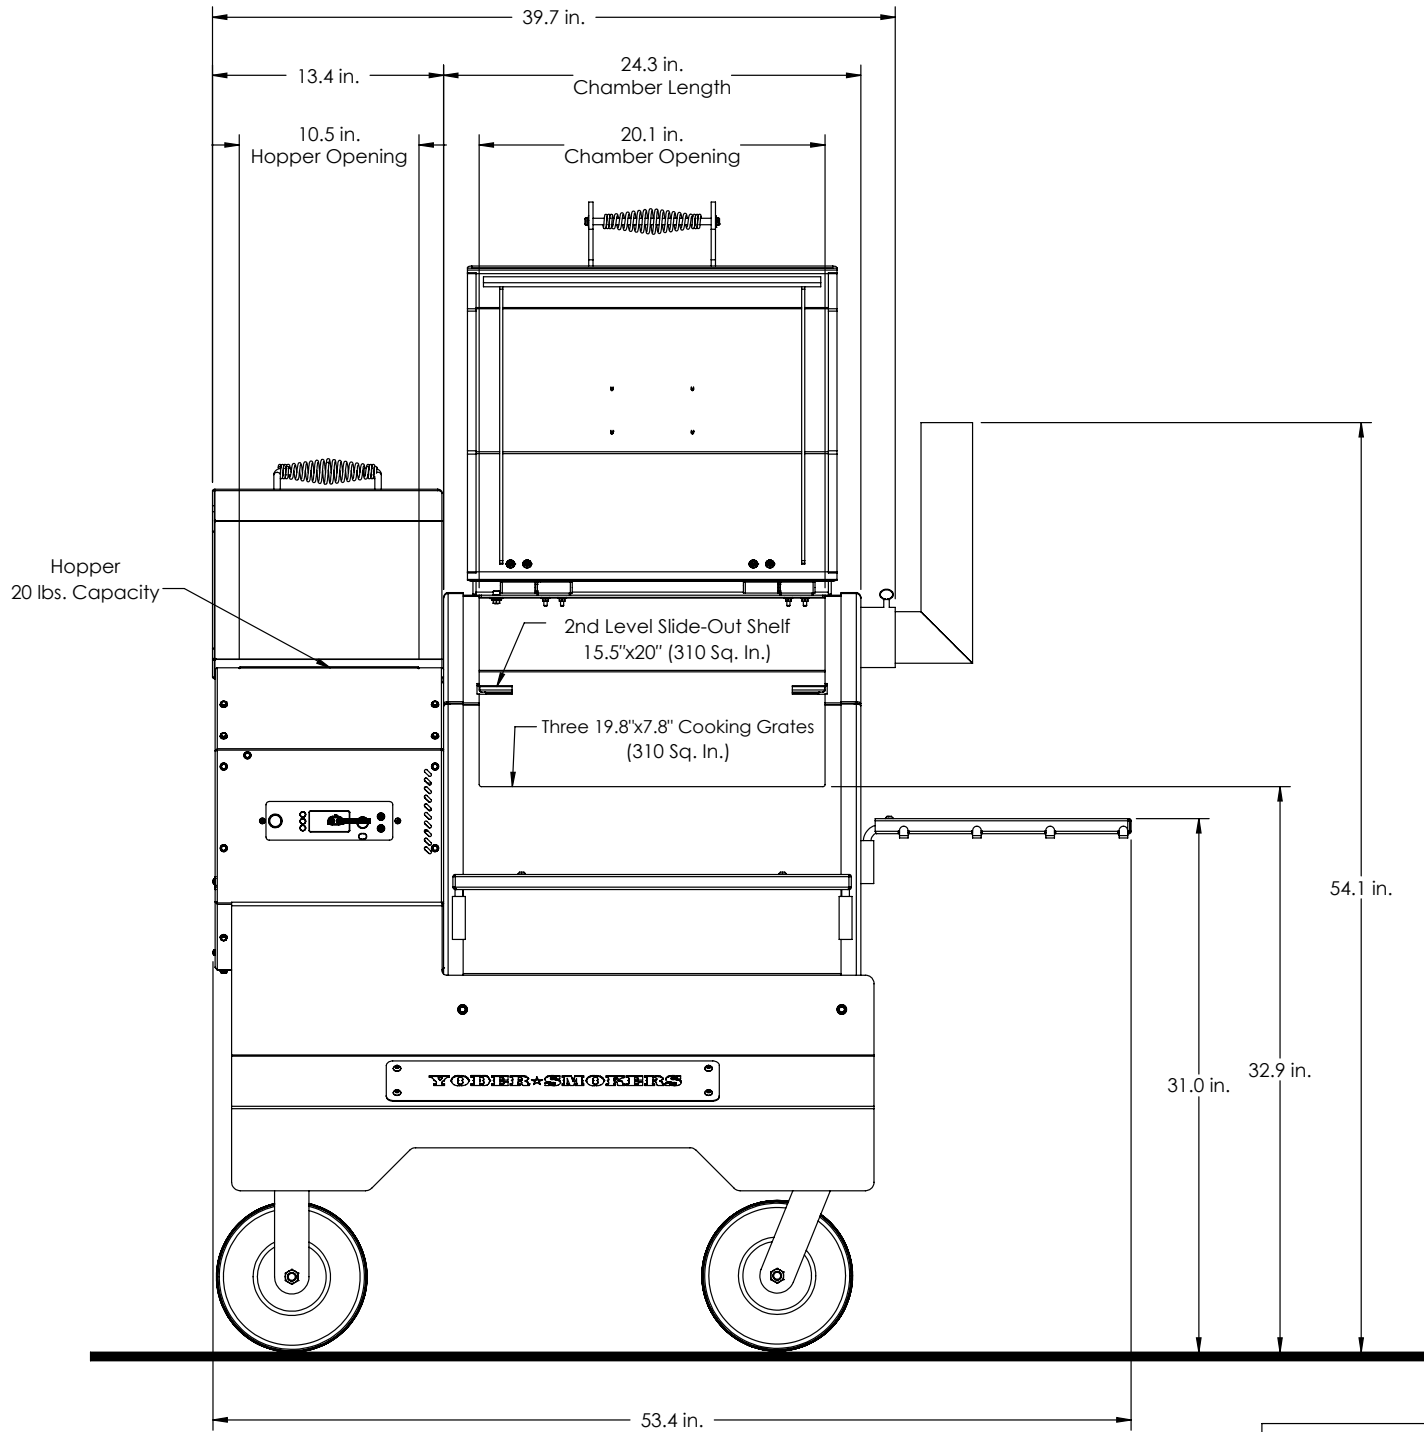

# YS480<sup>S</sup>

COMPETITION CART

Overall Height: 54.1 in.  
Overall Depth: 36.5 in.  
Overall Length: 53.4 in.  
Total Weight: 352 lbs.