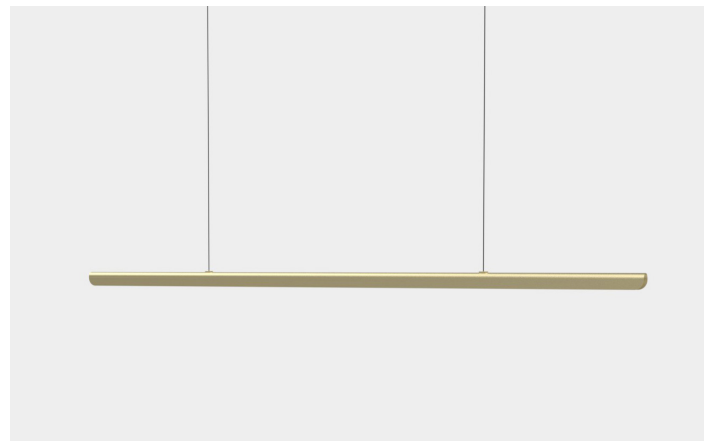

Louey

Louey takes an elegant approach to the linear luminaire. Its sleek textured brass shade personifies a mix of sophistication and refinement. Enshrouded by the rolled brass, the solid diffuser emits a seamless, warm and ethereal glow.

Finishes

Brushed Brass
Lacquered Finish

Features

Warm White Light
Dimmable

Pendant

Louey Pendant Small

Measurements	Weight	2.5kg
	Dimension	1380L x 29D x 43H
Fitting	Type	LED Strip
	Dimmable	Yes
	Wattage	28W
	Voltage	24V
	Temp	2700K
	Lumens	3,275lm (Bulb)
	CRI	>80
Power	Avg Lifetime	50,000 hrs
	Driver	Phase-Cut (Standard), DALI (upon request)
	Input	230-240v 50Hz
	Cable Length	3m / 118"

Louey Pendant Large

Measurements	Weight	3kg
	Dimension	1790L x 29D x 43H
Fitting	Type	LED Strip
	Dimmable	Yes
	Wattage	36W
	Voltage	24V
	Temp	2700K
	Lumens	4,275lm (Bulb)
	CRI	>80
Power	Avg Lifetime	50,000 hrs
	Driver	Phase-Cut (Standard), DALI (upon request)
	Input	230-240v 50Hz
	Cable Length	3m / 118"