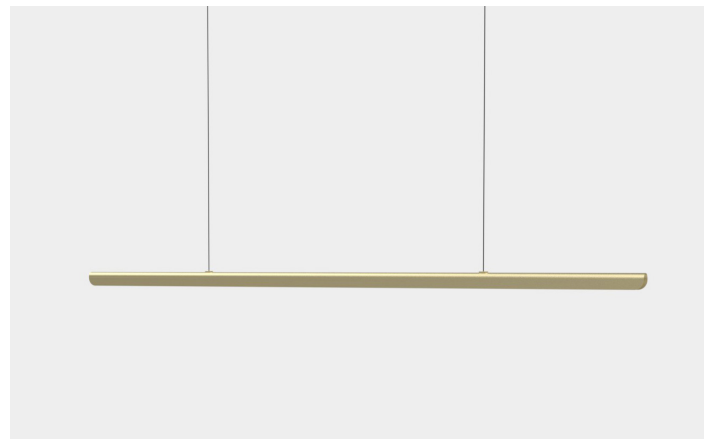

Louey

Designed by Jordan, Louey takes an elegant approach to the linear luminaire. Its sleek shade personifies a mix of sophistication and refinement. The solid diffuser emits a seamless, warm and ethereal glow. Louey is available in brass pendant or powder coated table and floor lamp.

Finishes

- Brushed Brass
- Lacquered Finish
- Powdercoat Rivergum Beige
- Powdercoat Bronze
- Powdercoat Moss
- Powdercoat Reef

Features

- Warm white LED
- Dimmable
- Rotational head for directional light
- Solid frosted acrylic diffuser

Pendant

LUY138

Measurements	Weight	2.5kg
	Dimension	1380L x 29D x 43H mm
Fitting	Type	LED Strip
	Dimmable	Yes
	Wattage	28W
	Voltage	24V
	Temp	2700K
	Lumens	3,275lm (Bulb)
	CRI	>80
Power	Avg Lifetime	50,000 hrs
	Driver	Phase-Cut (Standard), DALI (upon request)
	Input	230-240v 50Hz
	Cable Length	3m / 118"

LUY178

Measurements	Weight	3kg
	Dimension	1790L x 29D x 43H mm
Fitting	Type	LED Strip
	Dimmable	Yes
	Wattage	36W
	Voltage	24V
	Temp	2700K
	Lumens	4,275lm (Bulb)
	CRI	>80
Power	Avg Lifetime	50,000 hrs
	Driver	Phase-Cut (Standard), DALI (upon request)
	Input	230-240v 50Hz
	Cable Length	3m / 118"