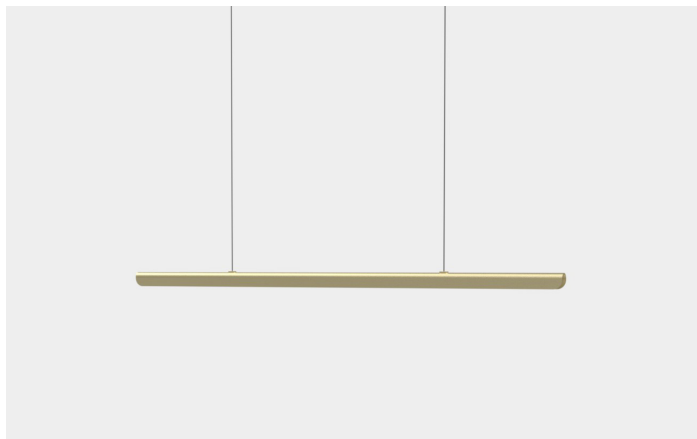

Louey

Designed by Jordan, Louey takes an elegant approach to the linear luminaire. Its sleek shade personifies a mix of sophistication and refinement. The solid diffuser emits a seamless, warm and ethereal glow. Louey is available in brass pendant or powder coated table and floor lamp.

Finishes

- Brushed Brass
- Lacquered Finish
- Powdercoat Rivergum Beige
- Powdercoat Bronze
- Powdercoat Moss
- Powdercoat Reef

Features

- Warm white LED
- Dimmable
- Rotational head for directional light
- Solid frosted acrylic diffuser

Pendant

LUY138

Measurements	Weight	2.5kg
	Dimension	1380L x 29D x 43H mm
Fitting	Type	LED Strip
	Dimmable	Yes
	Wattage	28W
	Voltage	24V
	Temp	2700K
	Lumens	3,275lm (Bulb)
	CRI	>80
Power	Avg Lifetime	50,000 hrs
	Driver	Phase-Cut (Standard), DALI (upon request)
	Input	230-240v 50Hz
	Cable Length	3m / 118"

LUY178

Measurements	Weight	3kg
	Dimension	1790L x 29D x 43H mm
Fitting	Type	LED Strip
	Dimmable	Yes
	Wattage	36W
	Voltage	24V
	Temp	2700K
	Lumens	4,275lm (Bulb)
	CRI	>80
Power	Avg Lifetime	50,000 hrs
	Driver	Phase-Cut (Standard), DALI (upon request)
	Input	230-240v 50Hz
	Cable Length	3m / 118"