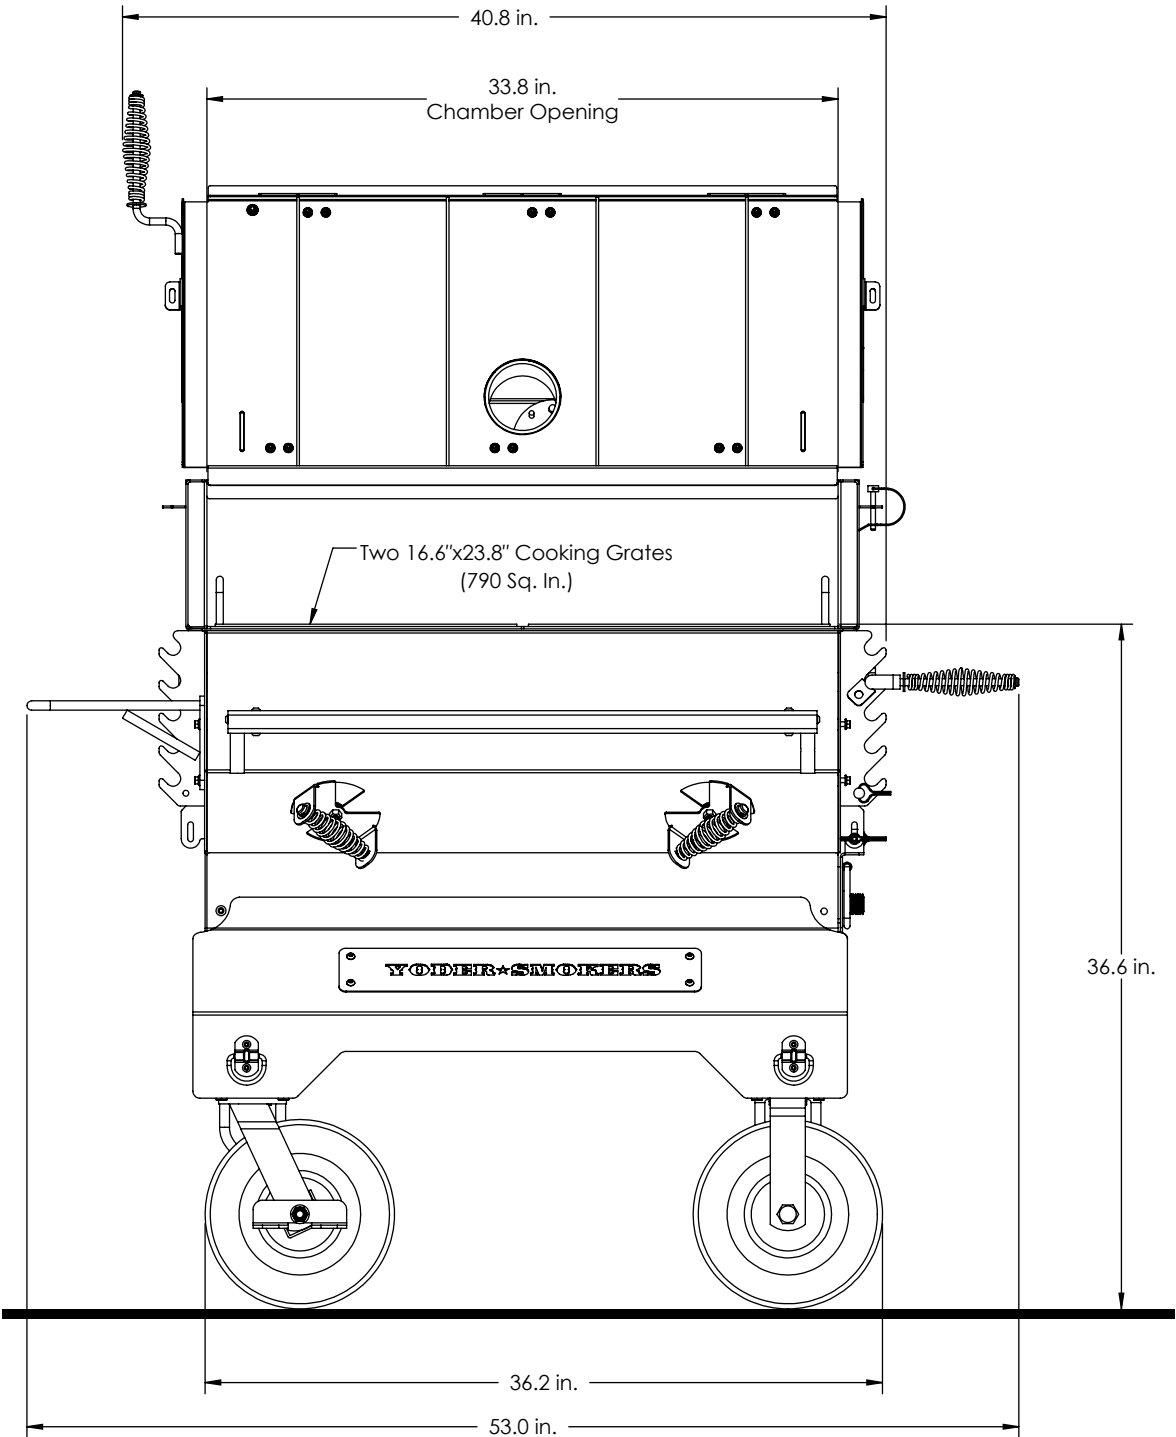

24x36" FLAT TOP COMPETITION CART

Overall Height: 50.9 in.
Overall Depth: 37.7 in.
Overall Length: 53 in.
Total Weight: 417 lbs.

24x36" FLAT TOP COMPETITION CART

Overall Height: 50.9 in.
Overall Depth: 37.7 in.
Overall Length: 53 in.
Total Weight: 417 lbs.