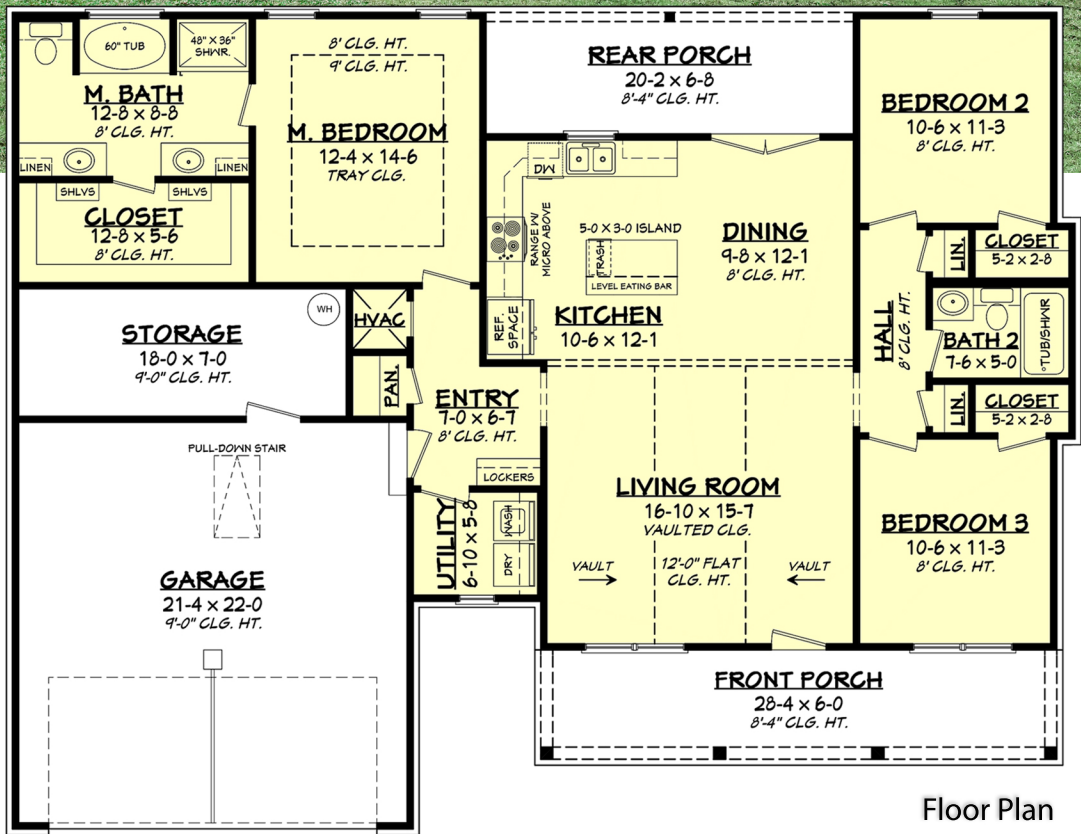

Designing Homes
HOUSE PLAN ZONE
 Building Relationships

Floor Plan

Rear Elevation

Lockett House Plan
 1459

1459 Sq Ft.	1 Stories
3 Bedrooms	58-4 Width
2 Bathrooms	44-10 Depth

Phone: 601.336.3254 sales@hpszplans.com

<https://hpszplans.com/products/lockett-house-plan>