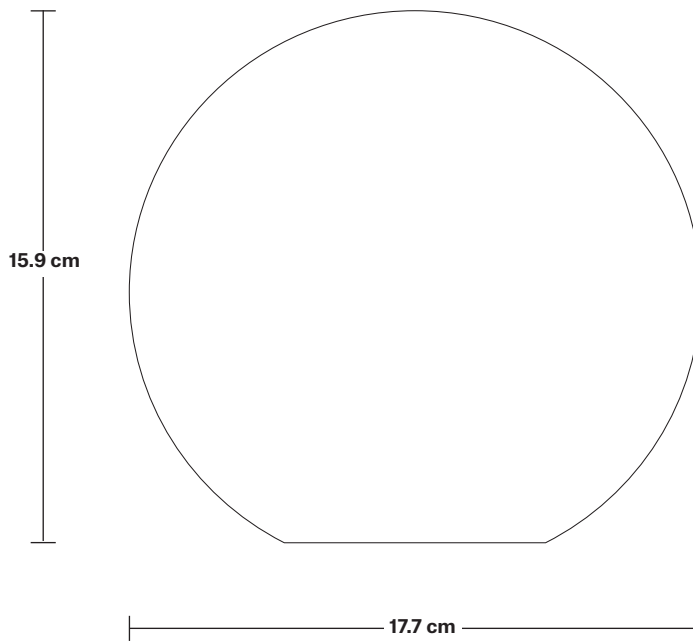

SHADE ONLY

17.7 cm

15.9 cm

17.7 cm

Opal Glass Globe - 7 Inch

SPECIFICATIONS

We meet all UK and EU lighting and safety regulations.

Our products are hand finished to ensure an authentic vintage look and therefore they may vary slightly from those shown in the images.

Bulb Required: Standard screw (E27) fitting, max 40W.

Shade Weight: 0.79 kg

INFORMATION

Product Code: OGL-GL7-W-SO

Finishes: White.

DIMENSIONS

H: 18.8 cm x **W:** 20 cm x **D:** 20 cm

Shade Diameter: 17.7 cm / 6.96"

Shade Height: 15.9 cm / 6.26"

INDUSTVILLE