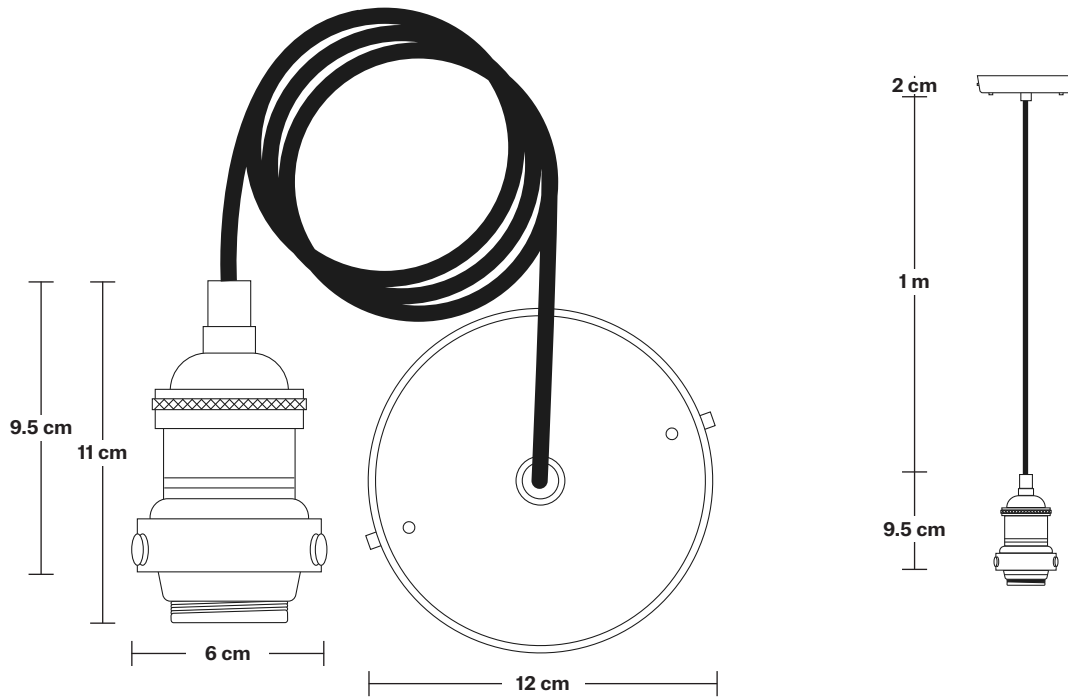

Bulb required: Standard screw (E27) fitting, max 40W.

Shade Weight: 0.84 kg

Holder Weight: 0.5 kg

Maximum Weight: 1.3 kg

INFORMATION

Product Code: BR-OGL-DP8

Finishes: White.

Ready to be installed, installation required.

Wall mount screws not included.

Flex: 1m Black Round Fabric Flex.

Ceiling rose: Pewter.

Holder Finishes: Brass, Pewter, Copper, Black.

DIMENSIONS

H: 20.5 cm x **W:** 19.8 cm x **D:** 19.8 cm

Shade Diameter: 19.8 cm / 7.8"

Shade Height: 10.5 cm / 4.13"

Holder Diameter: 6 cm / 2.4"

Holder Height: 11 cm / 4.3"

Ceiling Rose Diameter: 12 cm / 4.7"

Ceiling Rose Height: 2 cm / 0.8"

INDUSTVILLE

Brooklyn Cord Set ES E27 Bulb Holder

SPECIFICATIONS

DIMENSIONS

H: 113 cm x **W:** 12 cm x **D:** 12 cm

Holder Diameter: 6 cm / 2.5"

Holder Height: 11 cm / 4.3"

Ceiling Rose Diameter: 12 cm / 4.9"

Ceiling Rose Height: 2 cm / 0.78"

Opal Glass Dome - 8 Inch

SPECIFICATIONS	INFORMATION	DIMENSIONS
<p>We meet all UK and EU lighting and safety regulations.</p>	<p>Product Code: OGL-D8-W-SO</p>	<p>H: 10.5 cm x W: 19.8 cm x D: 19.8 cm</p>
<p>Our products are hand finished to ensure an authentic vintage look and therefore they may vary slightly from those shown in the images.</p>	<p>Finishes: White.</p>	<p>Shade Diameter: 19.8 cm / 7.5"</p>
<p>Bulb Required: Standard screw (E27) fitting, max 40W.</p>		<p>Shade Height: 10.5 cm / 4.13"</p>
<p>Shade Weight: 0.84 kg</p>		