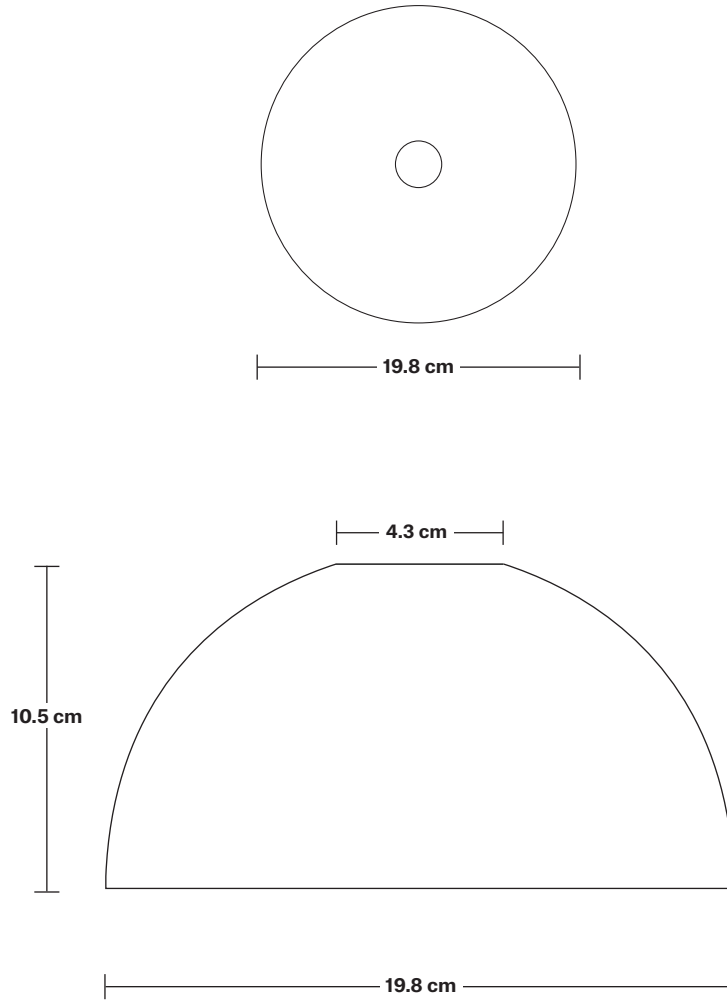

Bulb required: Standard screw (E27) fitting, max 40W.

Shade Weight: 0.84 kg

Holder Weight: 0.5 kg

Maximum Weight: 1.3 kg

INFORMATION

Product Code: BR-OGL-DP8

Finishes: White.

Ready to be installed, installation required.

Wall mount screws not included.

Flex: 1m Black Round Fabric Flex.

Ceiling rose: Pewter.

Holder Finishes: Brass, Pewter, Copper, Black.

DIMENSIONS

H: 20.5 cm x **W:** 19.8 cm x **D:** 19.8 cm

Shade Diameter: 19.8 cm / 7.8"

Shade Height: 10.5 cm / 4.13"

Holder Diameter: 6 cm / 2.4"

Holder Height: 11 cm / 4.3"

Ceiling Rose Diameter: 12 cm / 4.7"

Ceiling Rose Height: 2 cm / 0.8"

INDUSTVILLE

Brooklyn Cord Set ES E27 Bulb Holder

SPECIFICATIONS

DIMENSIONS

H: 113 cm x **W:** 12 cm x **D:** 12 cm

Holder Diameter: 6 cm / 2.5"

Holder Height: 11 cm / 4.3"

Ceiling Rose Diameter: 12 cm / 4.9"

Ceiling Rose Height: 2 cm / 0.78"

Opal Glass Dome - 8 Inch

SPECIFICATIONS	INFORMATION	DIMENSIONS
<p>We meet all UK and EU lighting and safety regulations.</p>	<p>Product Code: OGL-D8-W-SO</p>	<p>H: 10.5 cm x W: 19.8 cm x D: 19.8 cm</p>
<p>Our products are hand finished to ensure an authentic vintage look and therefore they may vary slightly from those shown in the images.</p>	<p>Finishes: White.</p>	<p>Shade Diameter: 19.8 cm / 7.5"</p>
<p>Bulb Required: Standard screw (E27) fitting, max 40W.</p>		<p>Shade Height: 10.5 cm / 4.13"</p>
<p>Shade Weight: 0.84 kg</p>		