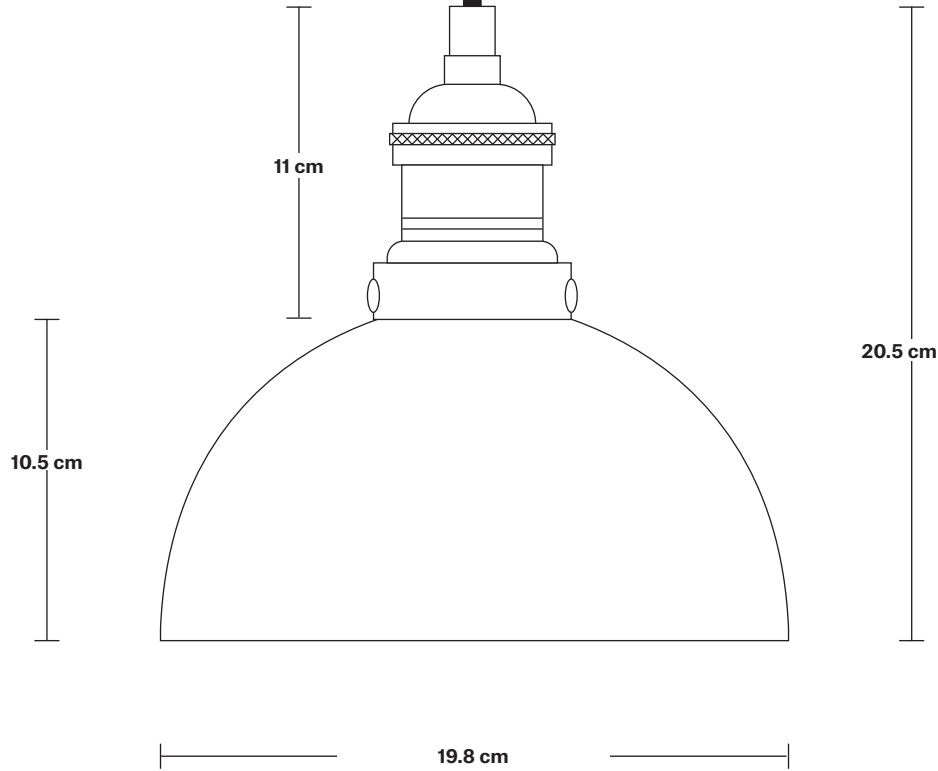

BROOKLYN

Brooklyn Opal Glass Dome Pendant Light - 8 Inch

SPECIFICATIONS

We meet all UK and EU lighting and safety regulations.

Our products are hand finished to ensure an authentic vintage look and therefore they may vary slightly from those shown in the images.

Bulb required: Standard screw (E27) fitting, max 40W.

Shade Weight: 0.84 kg

Holder Weight: 0.5 kg

Maximum Weight: 1.3 kg

INFORMATION

Product Code: BR-OGL-DP8

Finishes: White.

Ready to be installed, installation required.

Wall mount screws not included.

Flex: 1m Black Round Fabric Flex.

Ceiling rose: Pewter.

Holder Finishes: Brass, Pewter, Copper, Black.

DIMENSIONS

H: 20.5 cm x **W:** 19.8 cm x **D:** 19.8 cm

Shade Diameter: 19.8 cm / 7.8"

DIMENSIONS

H: 113 cm x **W:** 12 cm x **D:** 12 cm

Holder Diameter: 6 cm / 2.5"

Holder Height: 11 cm / 4.3"

Ceiling Rose Diameter: 12 cm / 4.9"

Ceiling Rose Height: 2 cm / 0.78"

Opal Glass Dome - 8 Inch

SPECIFICATIONS	INFORMATION	DIMENSIONS
<p>We meet all UK and EU lighting and safety regulations.</p>	<p>Product Code: OGL-D8-W-SO</p>	<p>H: 10.5 cm x W: 19.8 cm x D: 19.8 cm</p>
<p>Our products are hand finished to ensure an authentic vintage look and therefore they may vary slightly from those shown in the images.</p>	<p>Finishes: White.</p>	<p>Shade Diameter: 19.8 cm / 7.5"</p>
<p>Bulb Required: Standard screw (E27) fitting, max 40W.</p>		<p>Shade Height: 10.5 cm / 4.13"</p>
<p>Shade Weight: 0.84 kg</p>		