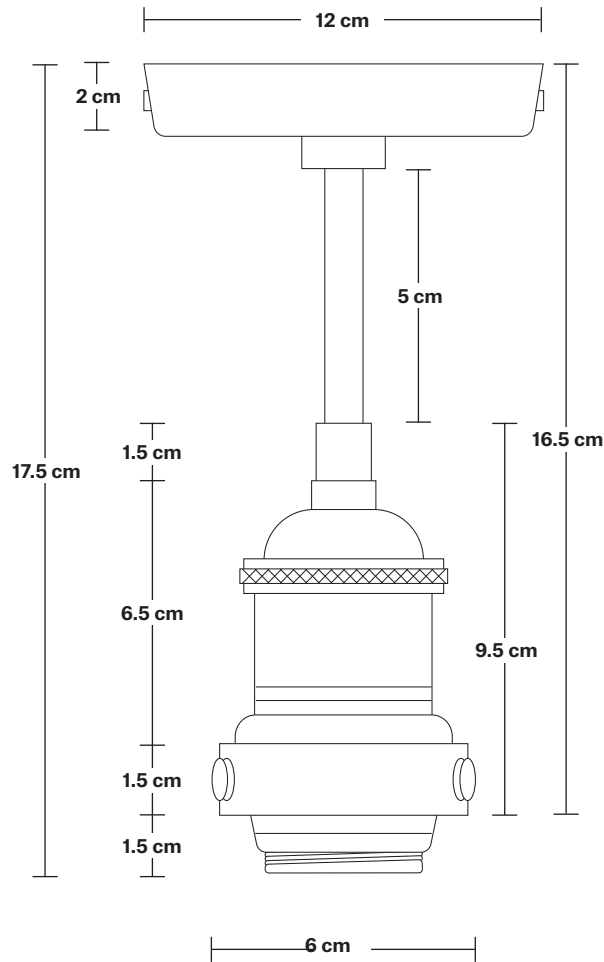

Wall mount screws not included.

Holder Finishes: Brass, Pewter, Copper.

DIMENSIONS

H: 26.5 cm x **W:** 19.8 cm x **D:** 19.8 cm

Shade Diameter: 19.8 cm / 7.8"

Shade Height: 10.5 cm / 4.13"

Holder Diameter: 6 cm / 2.4"

Holder Height: 18 cm / 7.1"

Ceiling Rose Diameter: 12 cm / 4.7"

Ceiling Rose Height: 2 cm / 0.8"

Brooklyn Flush Mount Holder

SPECIFICATIONS

We meet all UK and EU lighting and safety regulations.

Our products are hand finished to ensure an authentic vintage look and therefore they may vary slightly from those shown in the images.

Ceiling Rose: Pewter.

DIMENSIONS

H: 17.5 cm x **W:** 12 cm x **D:** 12 cm

Holder Diameter: 12 cm / 4.7"

Holder Height: 17.5 cm / 6.9"

Ceiling Rose Diameter: 12 cm / 4.9"

Ceiling Rose Height: 2 cm / 0.78"

Opal Glass Dome - 8 Inch

SPECIFICATIONS	INFORMATION	DIMENSIONS
<p>We meet all UK and EU lighting and safety regulations.</p>	<p>Product Code: OGL-D8-W-SO</p>	<p>H: 10.5 cm x W: 19.8 cm x D: 19.8 cm</p>
<p>Our products are hand finished to ensure an authentic vintage look and therefore they may vary slightly from those shown in the images.</p>	<p>Finishes: White.</p>	<p>Shade Diameter: 19.8 cm / 7.5"</p>
<p>Bulb Required: Standard screw (E27) fitting, max 40W.</p>		<p>Shade Height: 10.5 cm / 4.13"</p>
<p>Shade Weight: 0.84 kg</p>		