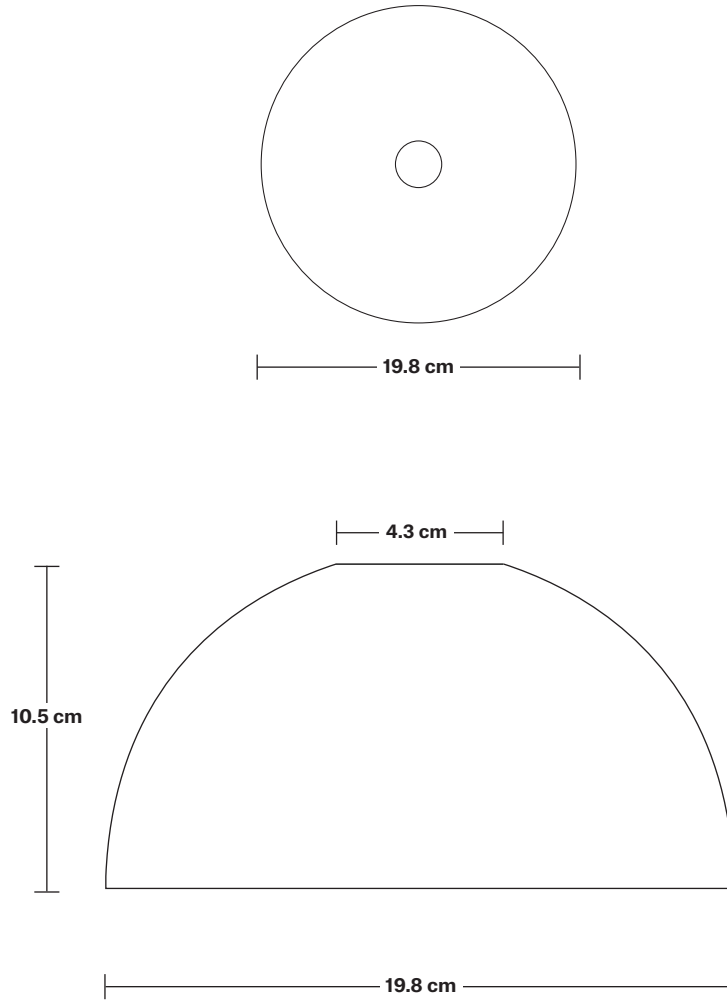

Wall mount screws not included.

Holder Finishes: Brass, Pewter, Copper.

DIMENSIONS

H: 26.5 cm x **W:** 19.8 cm x **D:** 19.8 cm

Shade Diameter: 19.8 cm / 7.8"

Shade Height: 10.5 cm / 4.13"

Holder Diameter: 6 cm / 2.4"

Holder Height: 18 cm / 7.1"

Ceiling Rose Diameter: 12 cm / 4.7"

Ceiling Rose Height: 2 cm / 0.8"

Brooklyn Flush Mount Holder

SPECIFICATIONS

We meet all UK and EU lighting and safety regulations.

Our products are hand finished to ensure an authentic vintage look and therefore they may vary slightly from those shown in the images.

Ceiling Rose: Pewter.

DIMENSIONS

H: 17.5 cm x **W:** 12 cm x **D:** 12 cm

Holder Diameter: 12 cm / 4.7"

Holder Height: 17.5 cm / 6.9"

Ceiling Rose Diameter: 12 cm / 4.9"

Ceiling Rose Height: 2 cm / 0.78"

Opal Glass Dome - 8 Inch

SPECIFICATIONS	INFORMATION	DIMENSIONS
<p>We meet all UK and EU lighting and safety regulations.</p>	<p>Product Code: OGL-D8-W-SO</p>	<p>H: 10.5 cm x W: 19.8 cm x D: 19.8 cm</p>
<p>Our products are hand finished to ensure an authentic vintage look and therefore they may vary slightly from those shown in the images.</p>	<p>Finishes: White.</p>	<p>Shade Diameter: 19.8 cm / 7.5"</p>
<p>Bulb Required: Standard screw (E27) fitting, max 40W.</p>		<p>Shade Height: 10.5 cm / 4.13"</p>
<p>Shade Weight: 0.84 kg</p>		