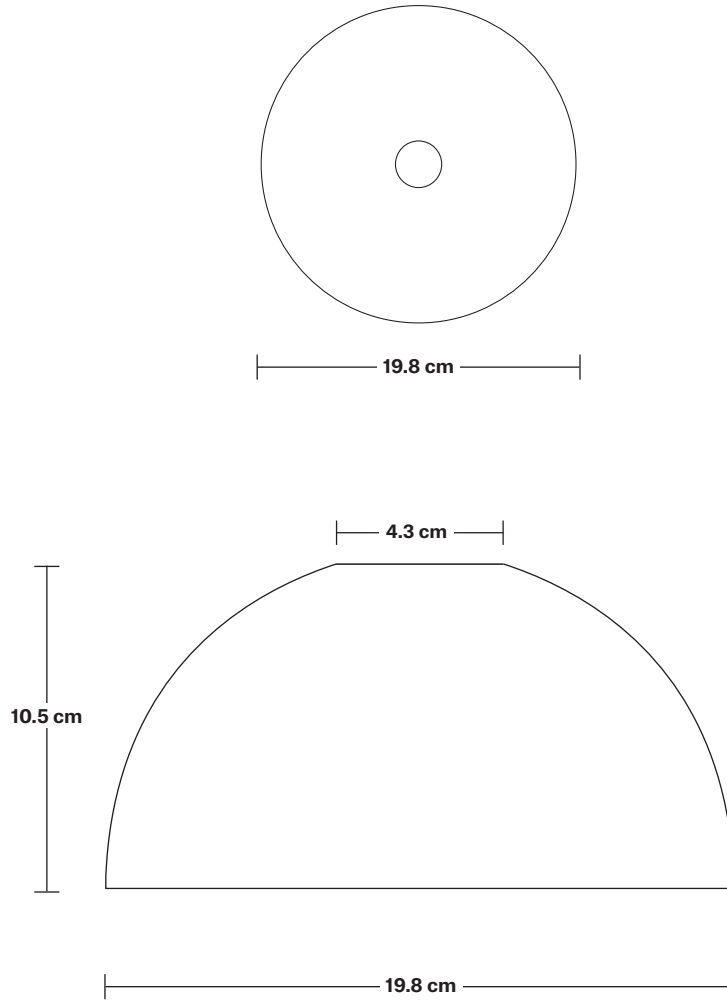

### DIMENSIONS

**H:** 28.1 cm x **W:** 19.8 cm x **D:** 26.5 cm

**Shade Diameter:** 19.8 cm / 7.8"

**Shade Height:** 10.5 cm / 4.13"

**Holder Diameter:** 6.3 cm / 2.5"

**Holder Height:** 11.8 cm / 4.3"

**Ceiling Rose Diameter:** 8 cm / 3.1"

**Ceiling Rose Height:** 2 cm / 0.8"

### DIMENSIONS

**H:** 18 cm x **W:** 12 cm x **D:** 20 cm

**Holder Diameter:** 6 cm / 2.5"

**Holder Height:** 18 cm / 7.1"

**Ceiling Rose Diameter:** 12 cm / 4.9"

**Ceiling Rose Height:** 2 cm / 0.78"

## Opal Glass Dome - 8 Inch

SPECIFICATIONS	INFORMATION	DIMENSIONS
<p>We meet all UK and EU lighting and safety regulations.</p>	<p><b>Product Code:</b> OGL-D8-W-SO</p>	<p><b>H:</b> 10.5 cm x <b>W:</b> 19.8 cm x <b>D:</b> 19.8 cm</p>
<p>Our products are hand finished to ensure an authentic vintage look and therefore they may vary slightly from those shown in the images.</p>	<p><b>Finishes:</b> White.</p>	<p><b>Shade Diameter:</b> 19.8 cm / 7.5"</p>
<p><b>Bulb Required:</b> Standard screw (E27) fitting, max 40W.</p>		<p><b>Shade Height:</b> 10.5 cm / 4.13"</p>
<p><b>Shade Weight:</b> 0.84 kg</p>		