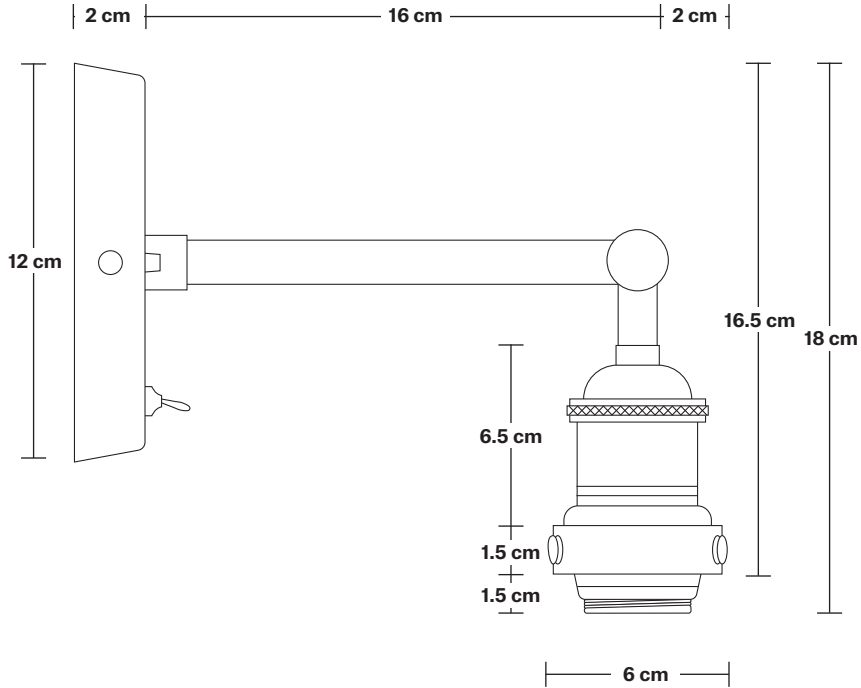

### DIMENSIONS

**H:** 28.1 cm x **W:** 19.8 cm x **D:** 26.5 cm

**Shade Diameter:** 19.8 cm / 7.8"

**Shade Height:** 10.5 cm / 4.13"

**Holder Diameter:** 6.3 cm / 2.5"

**Holder Height:** 11.8 cm / 4.3"

**Ceiling Rose Diameter:** 8 cm / 3.1"

**Ceiling Rose Height:** 2 cm / 0.8"

### DIMENSIONS

**H:** 18 cm x **W:** 12 cm x **D:** 20 cm

**Holder Diameter:** 6 cm / 2.5"

**Holder Height:** 18 cm / 7.1"

**Ceiling Rose Diameter:** 12 cm / 4.9"

**Ceiling Rose Height:** 2 cm / 0.78"

## Opal Glass Dome - 8 Inch

SPECIFICATIONS	INFORMATION	DIMENSIONS
<p>We meet all UK and EU lighting and safety regulations.</p>	<p><b>Product Code:</b> OGL-D8-W-SO</p>	<p><b>H:</b> 10.5 cm x <b>W:</b> 19.8 cm x <b>D:</b> 19.8 cm</p>
<p>Our products are hand finished to ensure an authentic vintage look and therefore they may vary slightly from those shown in the images.</p>	<p><b>Finishes:</b> White.</p>	<p><b>Shade Diameter:</b> 19.8 cm / 7.5"</p>
<p><b>Bulb Required:</b> Standard screw (E27) fitting, max 40W.</p>		<p><b>Shade Height:</b> 10.5 cm / 4.13"</p>
<p><b>Shade Weight:</b> 0.84 kg</p>		