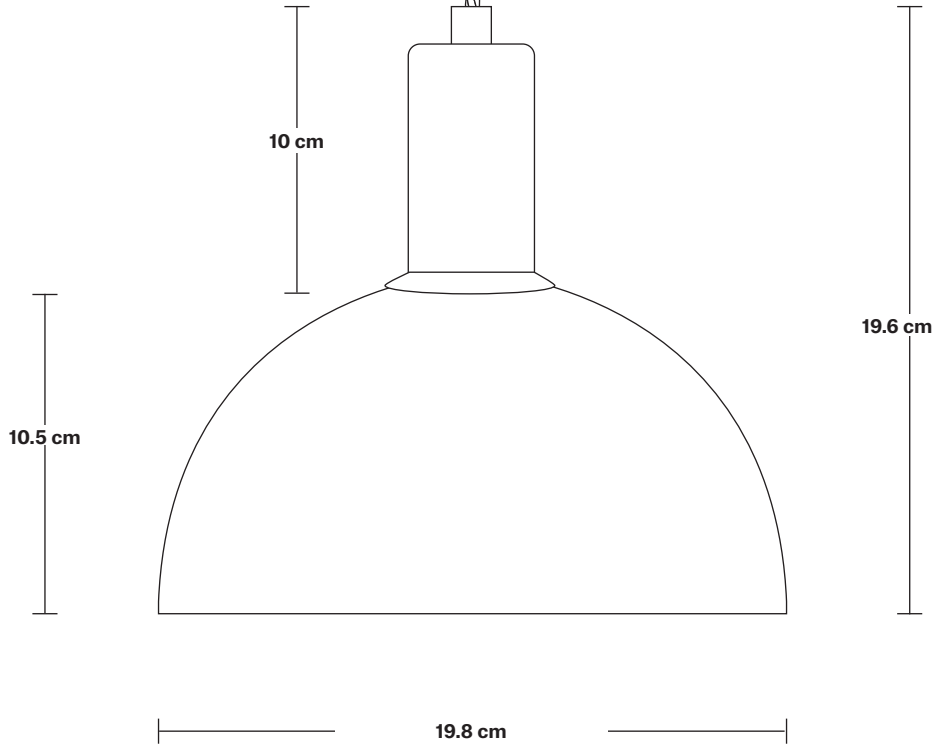

## Sleek Opal Glass Dome Pendant Light - 8 Inch

### DIMENSIONS

**H:** 19.6 cm x **W:** 19.8 cm x **D:** 19.8 cm

**Shade Diameter:** 19.8 cm / 7.8"

**Shade Height:** 10.5 cm / 4.13"

**Holder Diameter:** 4 cm / 1.6"

**Holder Height:** 10 cm / 3.9"

**Ceiling Rose Diameter:** 8 cm / 3.1"

### DIMENSIONS

**H:** 112 cm x **W:** 8 cm x **D:** 8 cm

**Holder Diameter:** 6.4 cm / 2.5"

**Holder Height:** 12 cm / 4.7"

**Ceiling Rose Diameter:** 8 cm / 3"

**Ceiling Rose Height:** 4 cm / 1.5"

## Opal Glass Dome - 8 Inch

SPECIFICATIONS	INFORMATION	DIMENSIONS
<p>We meet all UK and EU lighting and safety regulations.</p>	<p><b>Product Code:</b> OGL-D8-W-SO</p>	<p><b>H:</b> 10.5 cm x <b>W:</b> 19.8 cm x <b>D:</b> 19.8 cm</p>
<p>Our products are hand finished to ensure an authentic vintage look and therefore they may vary slightly from those shown in the images.</p>	<p><b>Finishes:</b> White.</p>	<p><b>Shade Diameter:</b> 19.8 cm / 7.5"</p>
<p><b>Bulb Required:</b> Standard screw (E27) fitting, max 40W.</p>		<p><b>Shade Height:</b> 10.5 cm / 4.13"</p>
<p><b>Shade Weight:</b> 0.84 kg</p>		