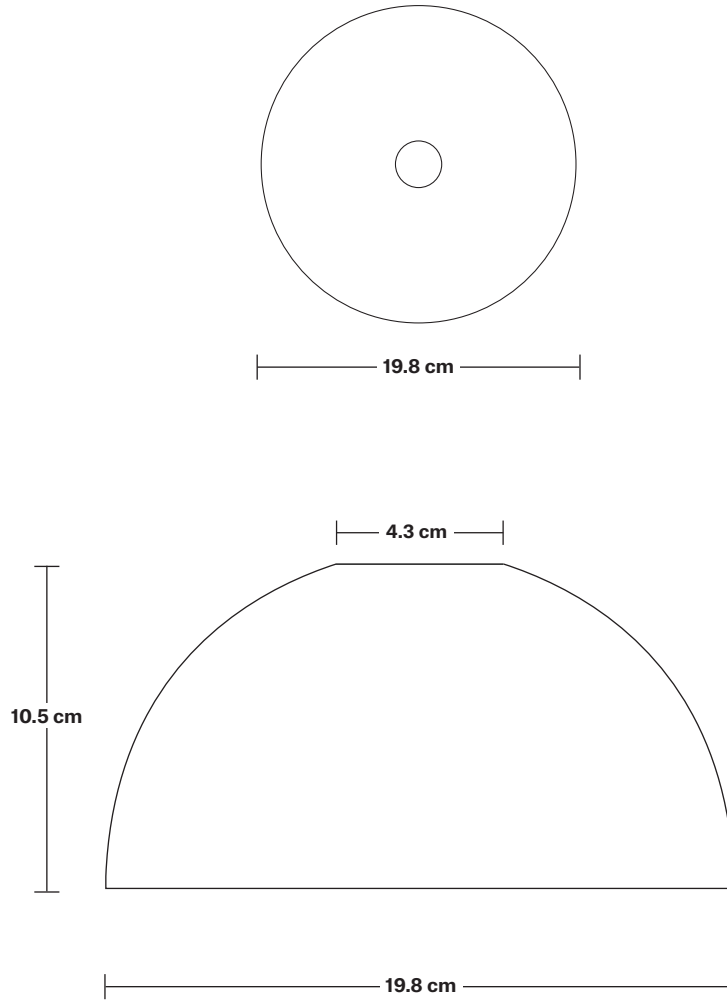

### DIMENSIONS

**H:** 19.6 cm x **W:** 19.8 cm x **D:** 19.8 cm

**Shade Diameter:** 19.8 cm / 7.8"

**Shade Height:** 10.5 cm / 4.13"

**Holder Diameter:** 4 cm / 1.6"

**Holder Height:** 10 cm / 3.9"

**Ceiling Rose Diameter:** 8 cm / 3.1"

**Ceiling Rose Height:** 2 cm / 0.8"

INDUSTVILLE

### DIMENSIONS

**H:** 112 cm x **W:** 8 cm x **D:** 8 cm

**Holder Diameter:** 6.4 cm / 2.5"

**Holder Height:** 12 cm / 4.7"

**Ceiling Rose Diameter:** 8 cm / 3"

**Ceiling Rose Height:** 4 cm / 1.5"

## Opal Glass Dome - 8 Inch

SPECIFICATIONS	INFORMATION	DIMENSIONS
<p>We meet all UK and EU lighting and safety regulations.</p>	<p><b>Product Code:</b> OGL-D8-W-SO</p>	<p><b>H:</b> 10.5 cm x <b>W:</b> 19.8 cm x <b>D:</b> 19.8 cm</p>
<p>Our products are hand finished to ensure an authentic vintage look and therefore they may vary slightly from those shown in the images.</p>	<p><b>Finishes:</b> White.</p>	<p><b>Shade Diameter:</b> 19.8 cm / 7.5"</p>
<p><b>Bulb Required:</b> Standard screw (E27) fitting, max 40W.</p>		<p><b>Shade Height:</b> 10.5 cm / 4.13"</p>
<p><b>Shade Weight:</b> 0.84 kg</p>		