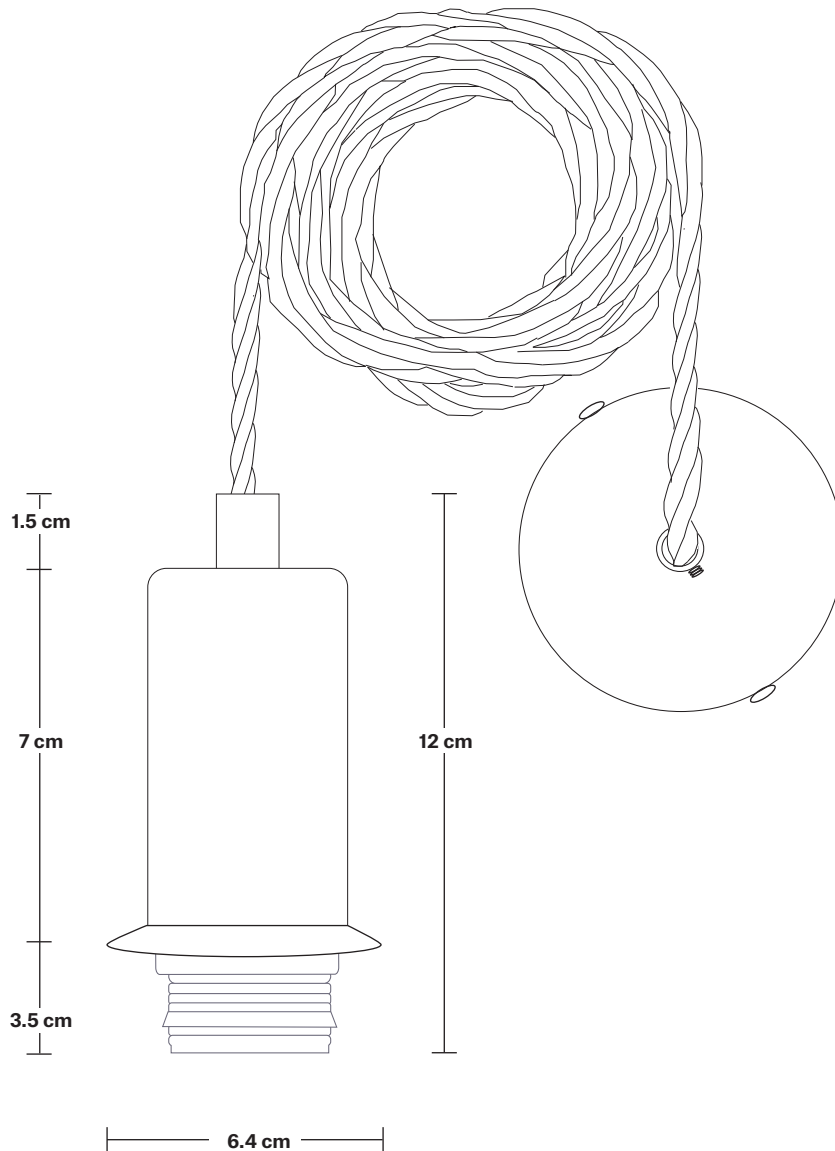

### DIMENSIONS

**H:** 19.6 cm x **W:** 19.8 cm x **D:** 19.8 cm

**Shade Diameter:** 19.8 cm / 7.8"

**Shade Height:** 10.5 cm / 4.13"

**Holder Diameter:** 4 cm / 1.6"

**Holder Height:** 10 cm / 3.9"

**Ceiling Rose Diameter:** 8 cm / 3.1"

**Ceiling Rose Height:** 2 cm / 0.8"

INDUSTVILLE

### DIMENSIONS

**H:** 112 cm x **W:** 8 cm x **D:** 8 cm

**Holder Diameter:** 6.4 cm / 2.5"

**Holder Height:** 12 cm / 4.7"

**Ceiling Rose Diameter:** 8 cm / 3"

**Ceiling Rose Height:** 4 cm / 1.5"

## Opal Glass Dome - 8 Inch

SPECIFICATIONS	INFORMATION	DIMENSIONS
<p>We meet all UK and EU lighting and safety regulations.</p>	<p><b>Product Code:</b> OGL-D8-W-SO</p>	<p><b>H:</b> 10.5 cm x <b>W:</b> 19.8 cm x <b>D:</b> 19.8 cm</p>
<p>Our products are hand finished to ensure an authentic vintage look and therefore they may vary slightly from those shown in the images.</p>	<p><b>Finishes:</b> White.</p>	<p><b>Shade Diameter:</b> 19.8 cm / 7.5"</p>
<p><b>Bulb Required:</b> Standard screw (E27) fitting, max 40W.</p>		<p><b>Shade Height:</b> 10.5 cm / 4.13"</p>
<p><b>Shade Weight:</b> 0.84 kg</p>		