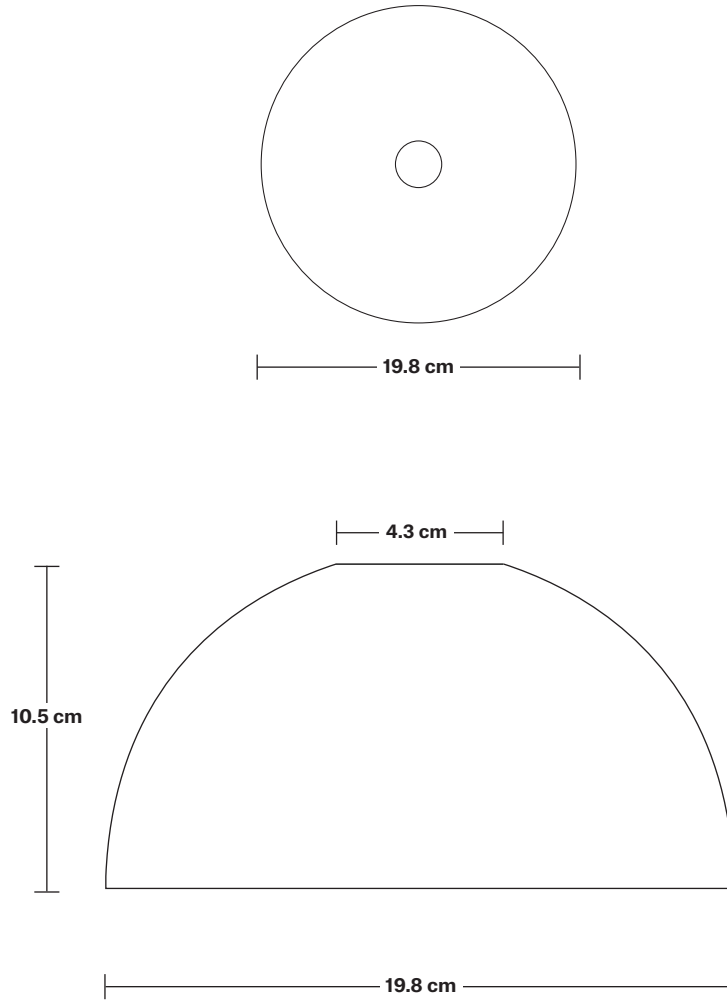

Ready to be installed, installation required.

Wall mount screws not included.

Flex: 1m Black Twisted Fabric Flex.

Holder Finishes: Brass, Pewter, Black.

DIMENSIONS

H: 30.9 cm x **W:** 20 cm x **D:** 20 cm

Shade Diameter: 19.8 cm / 7.8"

Shade Height: 10.5 cm / 4.13"

Holder Diameter: 6.3 cm / 2.5"

Holder Height: 23.5 cm / 9.3"

Ceiling Rose Diameter: 8 cm / 3.1"

Ceiling Rose Height: 2 cm / 0.8"

INDUSTVILLE

Sleek Cylinder Cord Set ES E27 Bulb Holder

SPECIFICATIONS	INFORMATION	DIMENSIONS
We meet all UK and EU lighting and safety regulations.	Product Code: SL-CY-CS	H: 123.5 cm x W: 6.3 cm x D: 6.3 cm
Our products are hand finished to ensure an authentic vintage look and therefore they may vary slightly from those shown in the images.	Finishes: Brass, Pewter, Black.	Bulb Holder Diameter: 6.3 cm / 2.5"
Bulb Required: Standard screw (E27) fitting, max 40W.	Ready to be installed, installation required.	Bulb Holder Height: 23.5 cm / 9.3"
Holder Weight: 0.63 kg	Wall mount screws not included.	Ceiling Rose Diameter: 8 cm / 3.1"
	Flex: 1m Black Twisted Fabric Flex.	Ceiling Rose Height: 2 cm / 0.8"
	Ceiling Rose: Brass, Pewter, Black.	

Opal Glass Dome - 8 Inch

SPECIFICATIONS	INFORMATION	DIMENSIONS
<p>We meet all UK and EU lighting and safety regulations.</p>	<p>Product Code: OGL-D8-W-SO</p>	<p>H: 10.5 cm x W: 19.8 cm x D: 19.8 cm</p>
<p>Our products are hand finished to ensure an authentic vintage look and therefore they may vary slightly from those shown in the images.</p>	<p>Finishes: White.</p>	<p>Shade Diameter: 19.8 cm / 7.5"</p>
<p>Bulb Required: Standard screw (E27) fitting, max 40W.</p>		<p>Shade Height: 10.5 cm / 4.13"</p>
<p>Shade Weight: 0.84 kg</p>		