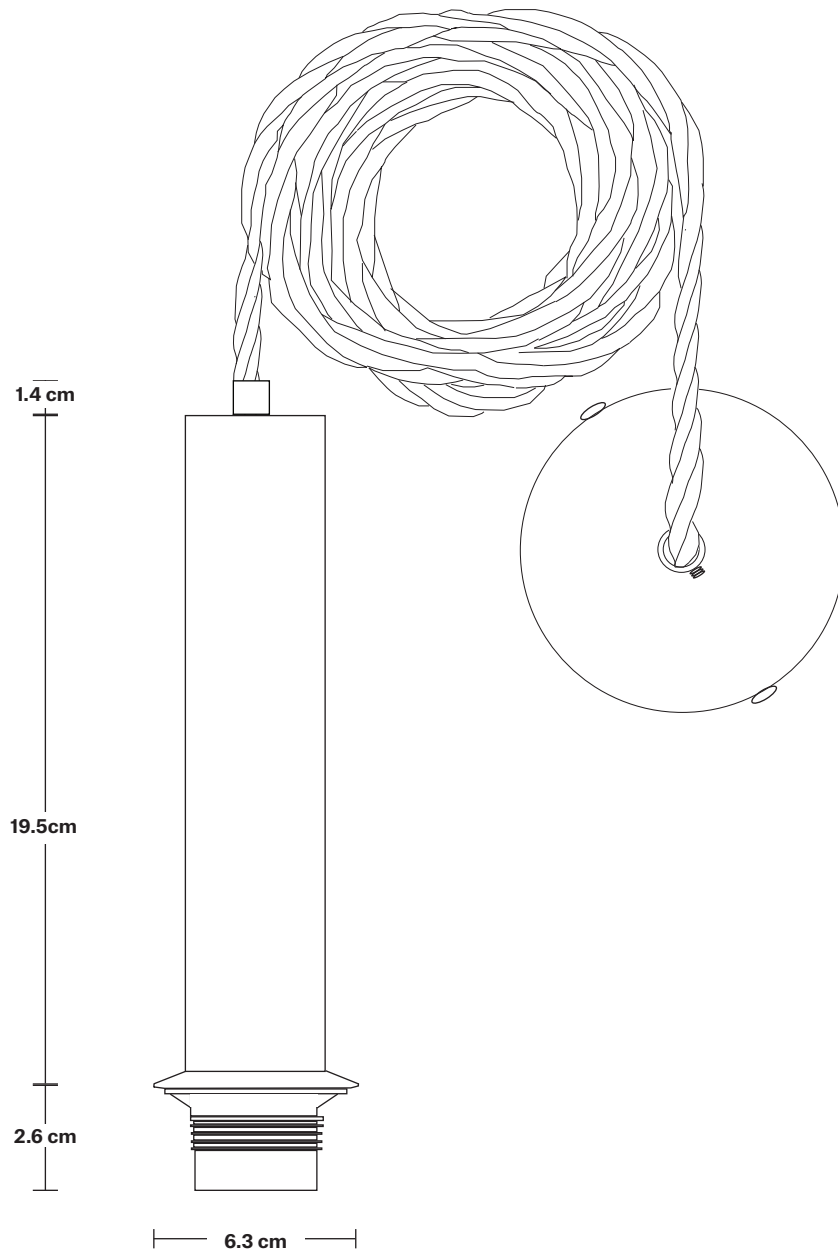

Bulb Required: Standard screw (E27) fitting, max 40W.

Shade Weight: 0.84 kg

Holder Weight: 0.63 kg

Maximum Weight: 1.47 kg

INFORMATION

Product Code: SL-CY-OGL-DP8

Finishes: Brass, Pewter, Copper, Pewter & Copper, Pewter & Brass, Black.

Shade Height: 10.5 cm / 4.13"

Holder Diameter: 6.3 cm / 2.5"

Holder Height: 23.5 cm / 9.3"

Ceiling Rose Diameter: 8 cm / 3.1"

Ceiling Rose Height: 2 cm / 0.8"

INDUSTVILLE

Sleek Cylinder Cord Set ES E27 Bulb Holder

SPECIFICATIONS	INFORMATION	DIMENSIONS
We meet all UK and EU lighting and safety regulations.	Product Code: SL-CY-CS	H: 123.5 cm x W: 6.3 cm x D: 6.3 cm
Our products are hand finished to ensure an authentic vintage look and therefore they may vary slightly from those shown in the images.	Finishes: Brass, Pewter, Black.	Bulb Holder Diameter: 6.3 cm / 2.5"
Bulb Required: Standard screw (E27) fitting, max 40W.	Ready to be installed, installation required.	Bulb Holder Height: 23.5 cm / 9.3"
Holder Weight: 0.63 kg	Wall mount screws not included.	Ceiling Rose Diameter: 8 cm / 3.1"
	Flex: 1m Black Twisted Fabric Flex.	Ceiling Rose Height: 2 cm / 0.8"
	Ceiling Rose: Brass, Pewter, Black.	

Opal Glass Dome - 8 Inch

SPECIFICATIONS	INFORMATION	DIMENSIONS
<p>We meet all UK and EU lighting and safety regulations.</p>	<p>Product Code: OGL-D8-W-SO</p>	<p>H: 10.5 cm x W: 19.8 cm x D: 19.8 cm</p>
<p>Our products are hand finished to ensure an authentic vintage look and therefore they may vary slightly from those shown in the images.</p>	<p>Finishes: White.</p>	<p>Shade Diameter: 19.8 cm / 7.5"</p>
<p>Bulb Required: Standard screw (E27) fitting, max 40W.</p>		<p>Shade Height: 10.5 cm / 4.13"</p>
<p>Shade Weight: 0.84 kg</p>		