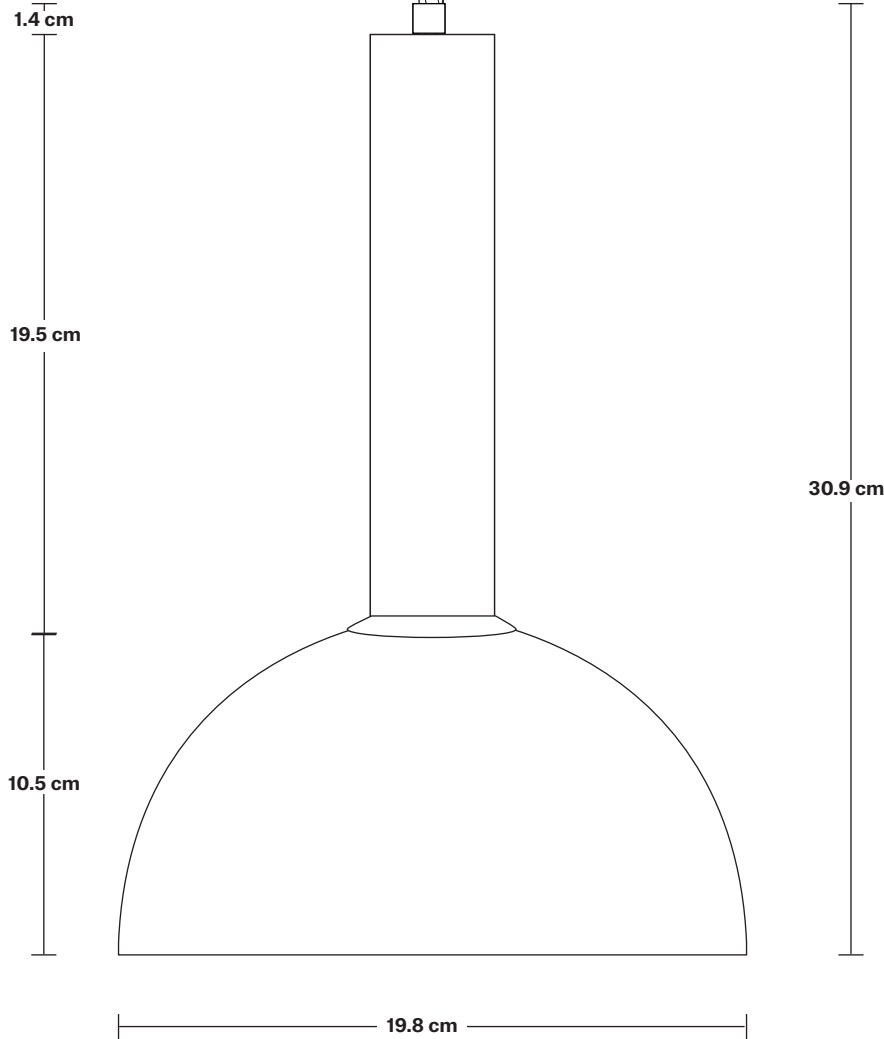

SLEEK

Sleek Cylinder Opal Glass Dome Pendant Light - 8 Inch

SPECIFICATIONS

We meet all UK and EU lighting and safety regulations.

Our products are hand finished to ensure an authentic vintage look and therefore they may vary slightly from those shown in the images.

Bulb Required: Standard screw (E27) fitting, max 40W.

Shade Weight: 0.84 kg

Holder Weight: 0.63 kg

Maximum Weight: 1.47 kg

INFORMATION

Product Code: SL-CY-OGL-DP8

Finishes: Brass, Pewter, Copper, Pewter & Copper, Pewter & Brass, Black.

SPECIFICATIONS	INFORMATION	DIMENSIONS
We meet all UK and EU lighting and safety regulations.	Product Code: SL-CY-CS	H: 123.5 cm x W: 6.3 cm x D: 6.3 cm
Our products are hand finished to ensure an authentic vintage look and therefore they may vary slightly from those shown in the images.	Finishes: Brass, Pewter, Black.	Bulb Holder Diameter: 6.3 cm / 2.5"
Bulb Required: Standard screw (E27) fitting, max 40W.	Ready to be installed, installation required.	Bulb Holder Height: 23.5 cm / 9.3"
Holder Weight: 0.63 kg	Wall mount screws not included.	Ceiling Rose Diameter: 8 cm / 3.1"
	Flex: 1m Black Twisted Fabric Flex.	Ceiling Rose Height: 2 cm / 0.8"
	Ceiling Rose: Brass, Pewter, Black.	

Opal Glass Dome - 8 Inch

SPECIFICATIONS	INFORMATION	DIMENSIONS
<p>We meet all UK and EU lighting and safety regulations.</p>	<p>Product Code: OGL-D8-W-SO</p>	<p>H: 10.5 cm x W: 19.8 cm x D: 19.8 cm</p>
<p>Our products are hand finished to ensure an authentic vintage look and therefore they may vary slightly from those shown in the images.</p>	<p>Finishes: White.</p>	<p>Shade Diameter: 19.8 cm / 7.5"</p>
<p>Bulb Required: Standard screw (E27) fitting, max 40W.</p>		<p>Shade Height: 10.5 cm / 4.13"</p>
<p>Shade Weight: 0.84 kg</p>		