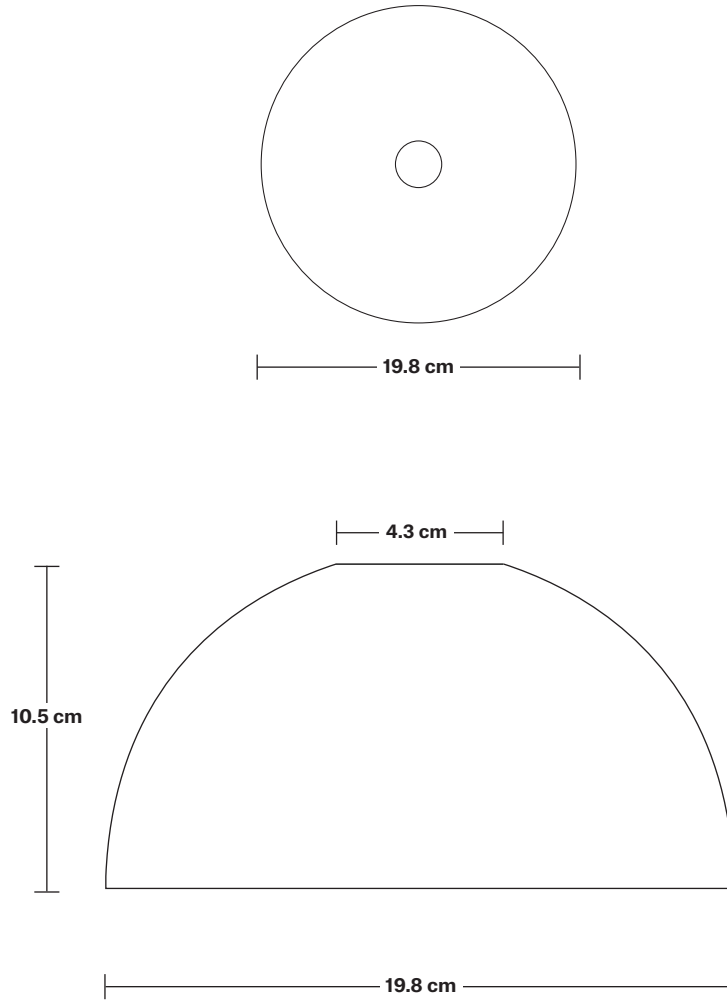

### DIMENSIONS

**H:** 32.7 cm x **W:** 19.8 cm x **D:** 28.7 cm

**Shade Diameter:** 19.8 cm / 7.8"

**Shade Height:** 10.5 cm / 4.13"

**Holder Diameter:** 3.5 cm / 1.3"

**Holder Height:** 10.3 cm / 4"

**Ceiling Rose Diameter:** 11 cm / 4.3"

**Ceiling Rose Height:** 2.5 cm / 0.98"

INDUSTVILLE

### DIMENSIONS

**H:** 24 cm x **W:** 21 cm x **D:** 11 cm

**Holder Width:** 20 cm / 7.9"

**Holder Diameter:** 6.2 cm / 2.4"

**Holder Height:** 24 cm / 9.4"

**Ceiling Rose Diameter:** 11 cm / 4.3"

**Ceiling Rose Height:** 2.5 cm / 0.98"

## Opal Glass Dome - 8 Inch

SPECIFICATIONS	INFORMATION	DIMENSIONS
<p>We meet all UK and EU lighting and safety regulations.</p>	<p><b>Product Code:</b> OGL-D8-W-SO</p>	<p><b>H:</b> 10.5 cm x <b>W:</b> 19.8 cm x <b>D:</b> 19.8 cm</p>
<p>Our products are hand finished to ensure an authentic vintage look and therefore they may vary slightly from those shown in the images.</p>	<p><b>Finishes:</b> White.</p>	<p><b>Shade Diameter:</b> 19.8 cm / 7.5"</p>
<p><b>Bulb Required:</b> Standard screw (E27) fitting, max 40W.</p>		<p><b>Shade Height:</b> 10.5 cm / 4.13"</p>
<p><b>Shade Weight:</b> 0.84 kg</p>		