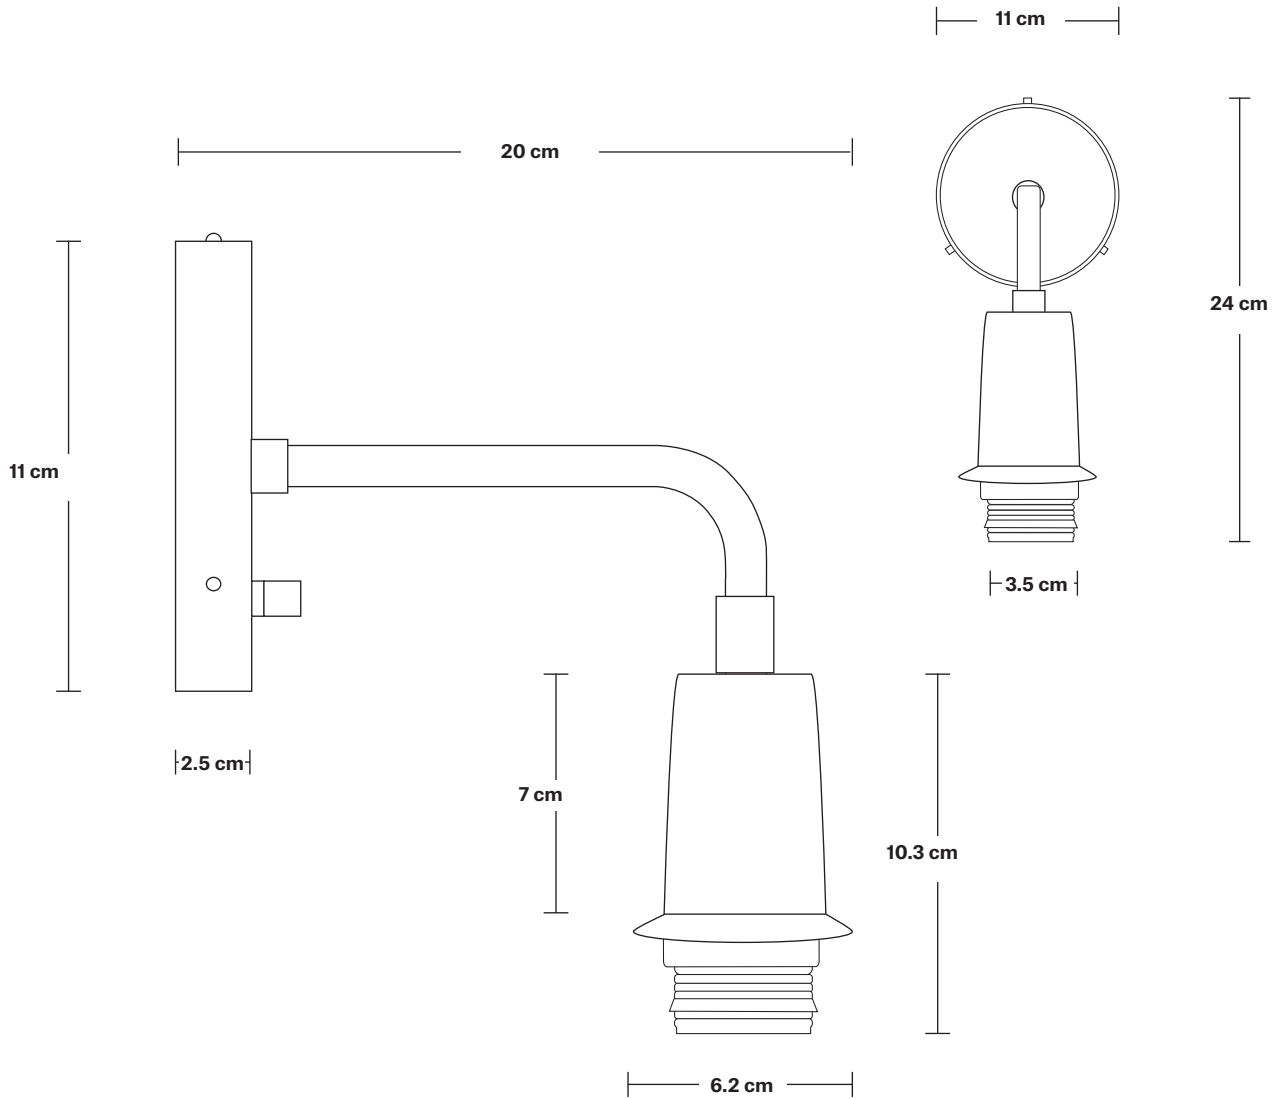

### DIMENSIONS

**H:** 32.7 cm x **W:** 19.8 cm x **D:** 28.7 cm

**Shade Diameter:** 19.8 cm / 7.8"

**Shade Height:** 10.5 cm / 4.13"

**Holder Diameter:** 3.5 cm / 1.3"

**Holder Height:** 10.3 cm / 4"

**Ceiling Rose Diameter:** 11 cm / 4.3"

**Ceiling Rose Height:** 2.5 cm / 0.98"

INDUSTVILLE

### DIMENSIONS

**H:** 24 cm x **W:** 21 cm x **D:** 11 cm

**Holder Width:** 20 cm / 7.9"

**Holder Diameter:** 6.2 cm / 2.4"

**Holder Height:** 24 cm / 9.4"

**Ceiling Rose Diameter:** 11 cm / 4.3"

**Ceiling Rose Height:** 2.5 cm / 0.98"

## Opal Glass Dome - 8 Inch

SPECIFICATIONS	INFORMATION	DIMENSIONS
<p>We meet all UK and EU lighting and safety regulations.</p>	<p><b>Product Code:</b> OGL-D8-W-SO</p>	<p><b>H:</b> 10.5 cm x <b>W:</b> 19.8 cm x <b>D:</b> 19.8 cm</p>
<p>Our products are hand finished to ensure an authentic vintage look and therefore they may vary slightly from those shown in the images.</p>	<p><b>Finishes:</b> White.</p>	<p><b>Shade Diameter:</b> 19.8 cm / 7.5"</p>
<p><b>Bulb Required:</b> Standard screw (E27) fitting, max 40W.</p>		<p><b>Shade Height:</b> 10.5 cm / 4.13"</p>
<p><b>Shade Weight:</b> 0.84 kg</p>		