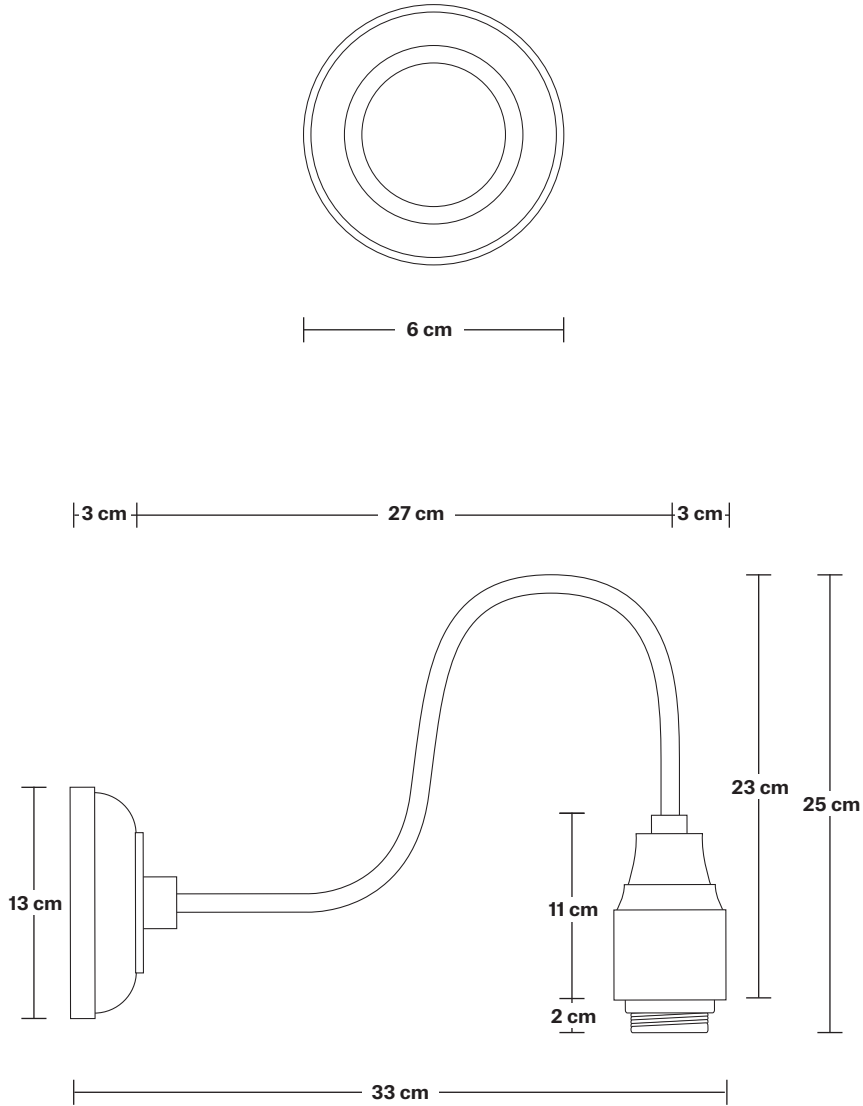

Bulb required: Standard screw (E27) fitting, max 40W.

Shade Weight: 0.84 kg

Holder Weight: 0.8 kg

Maximum Weight: 1.64 kg

INFORMATION

Product Code: SN-OGL-DWL8

Finishes: White.

Ready to be installed, installation required.

Wall mount screws not included.

Holder Finishes: Brass, Pewter.

DIMENSIONS

H: 32.7 cm x **W:** 19.8 cm x **D:** 28.7 cm

Shade Diameter: 19.8 cm / 7.8"

Shade Height: 10.5 cm / 4.13"

Holder Diameter: 33 cm / 13"

Holder Height: 25 cm / 9.8"

Ceiling Rose Diameter: 13 cm / 5.1"

Ceiling Rose Height: 3 cm / 1.18"

INDUSTVILLE

Swan Neck Wall Holder

SPECIFICATIONS	INFORMATION	DIMENSIONS
<p>We meet all UK and EU lighting and safety regulations.</p>	<p>Product Code: SN-WL</p>	<p>H: 25 cm x W: 13 cm x D: 33 cm</p>
<p>Our products are hand finished to ensure an authentic vintage look and therefore they may vary slightly from those shown in the images.</p>	<p>Finishes: Brass, Pewter.</p>	<p>Holder Diameter: 6 cm / 2.3"</p>
<p>Bulb required: Standard screw (E27) fitting, max 40W.</p>	<p>Ready to be installed, installation required.</p>	<p>Holder Height: 25 cm / 10"</p>
<p>Weight: 0.6 kg</p>	<p>Wall mount screws not included.</p>	<p>Ceiling Rose Diameter: 13 cm / 5.1"</p>
	<p>Rose: Brass, Pewter..</p>	<p>Ceiling Rose Height: 3 cm / 1.2"</p>

Opal Glass Dome - 8 Inch

SPECIFICATIONS	INFORMATION	DIMENSIONS
<p>We meet all UK and EU lighting and safety regulations.</p> <p>Our products are hand finished to ensure an authentic vintage look and therefore they may vary slightly from those shown in the images.</p> <p>Bulb Required: Standard screw (E27) fitting, max 40W.</p> <p>Shade Weight: 0.84 kg</p>	<p>Product Code: OGL-D8-W-SO</p> <p>Finishes: White.</p>	<p>H: 10.5 cm x W: 19.8 cm x D: 19.8 cm</p> <p>Shade Diameter: 19.8 cm / 7.5"</p> <p>Shade Height: 10.5 cm / 4.13"</p>