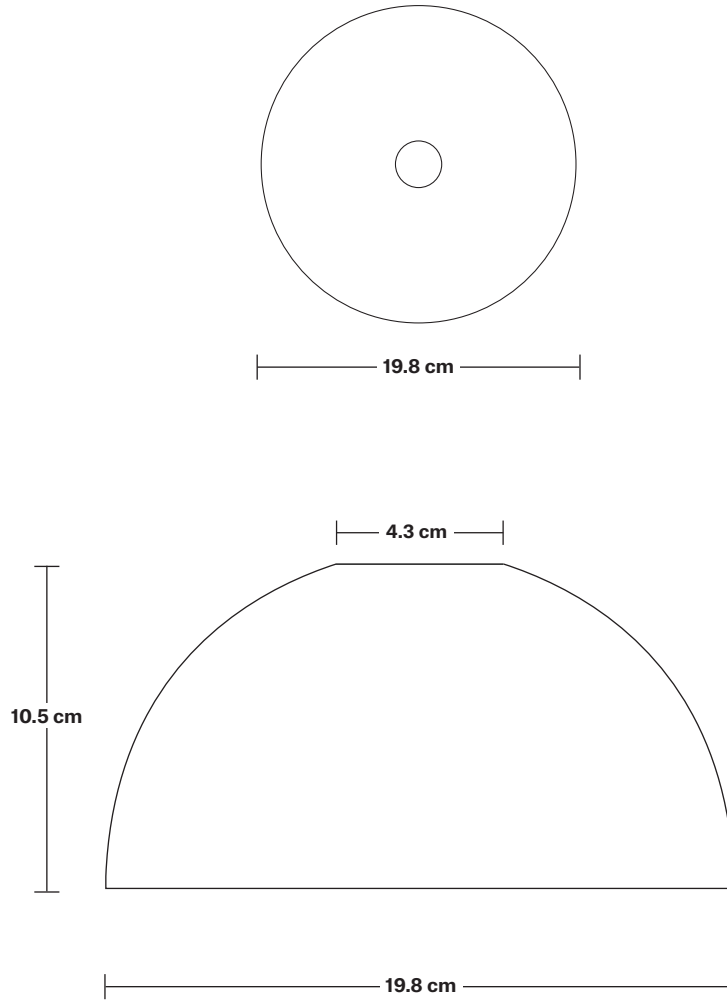

Bulb required: Standard screw (E27) fitting, max 40W.

Shade Weight: 0.84 kg

Holder Weight: 0.8 kg

Maximum Weight: 1.64 kg

INFORMATION

Product Code: SN-OGL-DWL8

Finishes: White.

Ready to be installed, installation required.

Wall mount screws not included.

Holder Finishes: Brass, Pewter.

DIMENSIONS

H: 32.7 cm x **W:** 19.8 cm x **D:** 28.7 cm

Shade Diameter: 19.8 cm / 7.8"

Shade Height: 10.5 cm / 4.13"

Holder Diameter: 33 cm / 13"

Holder Height: 25 cm / 9.8"

Ceiling Rose Diameter: 13 cm / 5.1"

Ceiling Rose Height: 3 cm / 1.18"

INDUSTVILLE

Swan Neck Wall Holder

SPECIFICATIONS	INFORMATION	DIMENSIONS
<p>We meet all UK and EU lighting and safety regulations.</p>	<p>Product Code: SN-WL</p>	<p>H: 25 cm x W: 13 cm x D: 33 cm</p>
<p>Our products are hand finished to ensure an authentic vintage look and therefore they may vary slightly from those shown in the images.</p>	<p>Finishes: Brass, Pewter.</p>	<p>Holder Diameter: 6 cm / 2.3"</p>
<p>Bulb required: Standard screw (E27) fitting, max 40W.</p>	<p>Ready to be installed, installation required.</p>	<p>Holder Height: 25 cm / 10"</p>
<p>Weight: 0.6 kg</p>	<p>Wall mount screws not included.</p>	<p>Ceiling Rose Diameter: 13 cm / 5.1"</p>
	<p>Rose: Brass, Pewter..</p>	<p>Ceiling Rose Height: 3 cm / 1.2"</p>

Opal Glass Dome - 8 Inch

SPECIFICATIONS	INFORMATION	DIMENSIONS
<p>We meet all UK and EU lighting and safety regulations.</p> <p>Our products are hand finished to ensure an authentic vintage look and therefore they may vary slightly from those shown in the images.</p> <p>Bulb Required: Standard screw (E27) fitting, max 40W.</p> <p>Shade Weight: 0.84 kg</p>	<p>Product Code: OGL-D8-W-SO</p> <p>Finishes: White.</p>	<p>H: 10.5 cm x W: 19.8 cm x D: 19.8 cm</p> <p>Shade Diameter: 19.8 cm / 7.5"</p> <p>Shade Height: 10.5 cm / 4.13"</p>