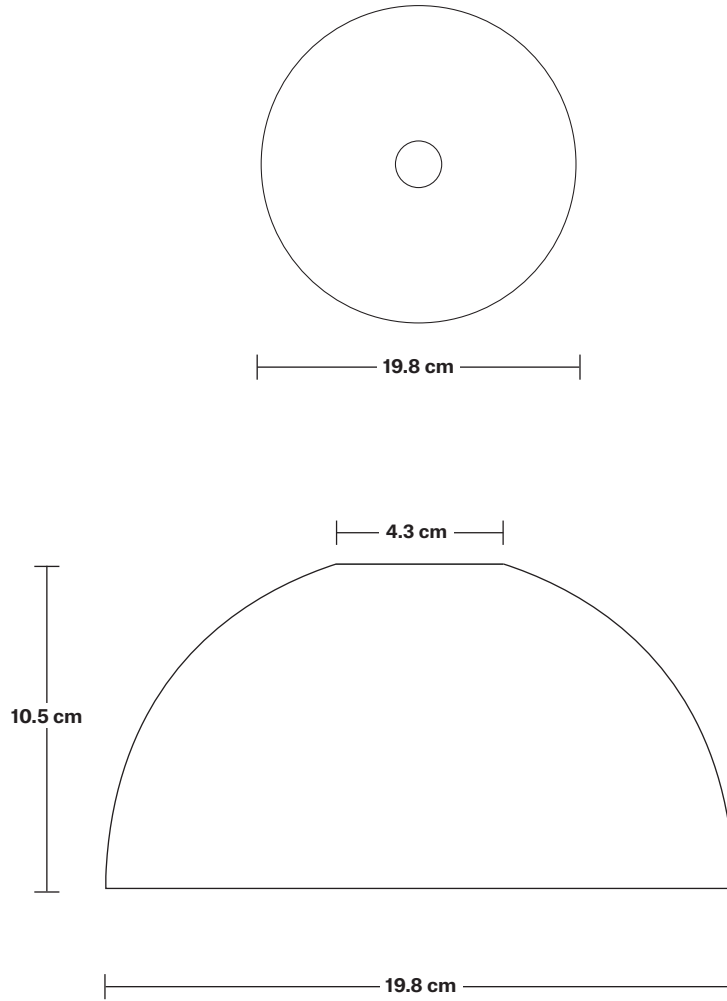

### DIMENSIONS

**H:** 16.3 cm x **W:** 19.8 cm x **D:** 19.8 cm

**Shade Diameter:** 19.8 cm / 7.8"

**Shade Height:** 10.5 cm / 4.13"

**Holder Diameter:** 9.5 cm / 3.7"

**Holder Height:** 6 cm / 2.4"

**Ceiling Rose Diameter:** 8.5 cm / 3.3"

**Ceiling Rose Height:** 2 cm / 0.8"

### DIMENSIONS

**H:** 110.3 cm x **W:** 9.3 cm x **D:** 9.5 cm

**Holder Diameter:** 9.5 cm / 3.7"

**Holder Height:** 9.3 cm / 3.6"

**Holder Width:** 9.5 cm / 3.7"

**Ceiling Rose Diameter:** 7.8 cm / 3.1"

**Ceiling Rose Height:** 2 cm / 1.8"

## Opal Glass Dome - 8 Inch

| SPECIFICATIONS   | INFORMATION                                 | DIMENSIONS   |
|--|---|--|
| <p>We meet all UK and EU lighting and safety regulations.</p>  | <p><b>Product Code:</b> OGL-D8-W-SO</p>     | <p><b>H:</b> 10.5 cm x <b>W:</b> 19.8 cm x <b>D:</b> 19.8 cm</p> |
| <p>Our products are hand finished to ensure an authentic vintage look and therefore they may vary slightly from those shown in the images.</p> | <p><b>Finishes:</b> White.</p>              | <p><b>Shade Diameter:</b> 19.8 cm / 7.5"</p>                     |
| <p><b>Bulb Required:</b> Standard screw (E27) fitting, max 40W.</p>  | <p><b>Ring Finishes:</b> Brass, Pewter.</p> | <p><b>Shade Height:</b> 10.5 cm / 4.13"</p>                      |
| <p><b>Shade Weight:</b> 0.84 kg</p>  |   |  |