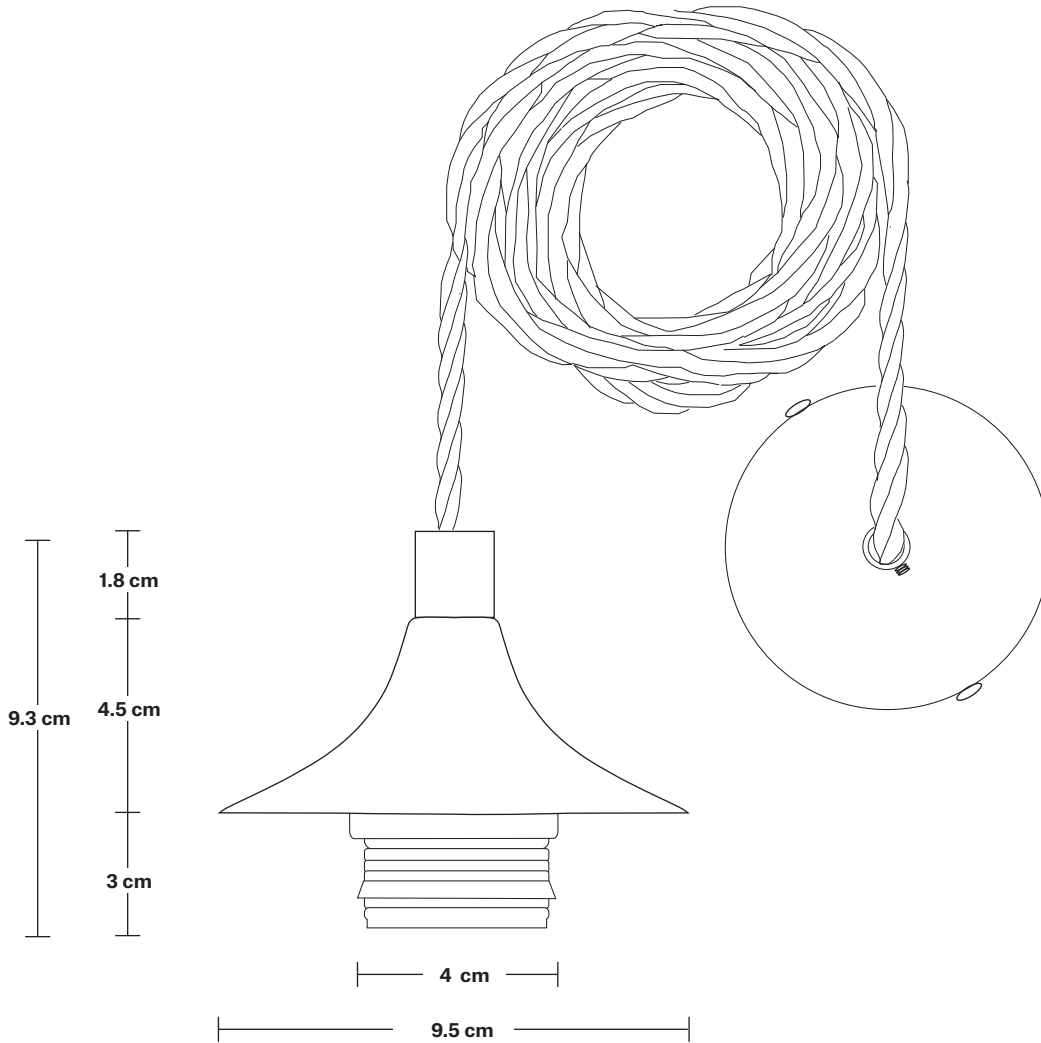

### DIMENSIONS

**H:** 16.3 cm x **W:** 19.8 cm x **D:** 19.8 cm

**Shade Diameter:** 19.8 cm / 7.8"

**Shade Height:** 10.5 cm / 4.13"

**Holder Diameter:** 9.5 cm / 3.7"

**Holder Height:** 6 cm / 2.4"

**Ceiling Rose Diameter:** 8.5 cm / 3.3"

**Ceiling Rose Height:** 2 cm / 0.8"

### DIMENSIONS

**H:** 110.3 cm x **W:** 9.3 cm x **D:** 9.5 cm

**Holder Diameter:** 9.5 cm / 3.7"

**Holder Height:** 9.3 cm / 3.6"

**Holder Width:** 9.5 cm / 3.7"

**Ceiling Rose Diameter:** 7.8 cm / 3.1"

**Ceiling Rose Height:** 2 cm / 1.8"

## Opal Glass Dome - 8 Inch

| SPECIFICATIONS   | INFORMATION                                 | DIMENSIONS   |
|--|---|--|
| <p>We meet all UK and EU lighting and safety regulations.</p>  | <p><b>Product Code:</b> OGL-D8-W-SO</p>     | <p><b>H:</b> 10.5 cm x <b>W:</b> 19.8 cm x <b>D:</b> 19.8 cm</p> |
| <p>Our products are hand finished to ensure an authentic vintage look and therefore they may vary slightly from those shown in the images.</p> | <p><b>Finishes:</b> White.</p>              | <p><b>Shade Diameter:</b> 19.8 cm / 7.5"</p>                     |
| <p><b>Bulb Required:</b> Standard screw (E27) fitting, max 40W.</p>  | <p><b>Ring Finishes:</b> Brass, Pewter.</p> | <p><b>Shade Height:</b> 10.5 cm / 4.13"</p>                      |
| <p><b>Shade Weight:</b> 0.84 kg</p>  |   |  |