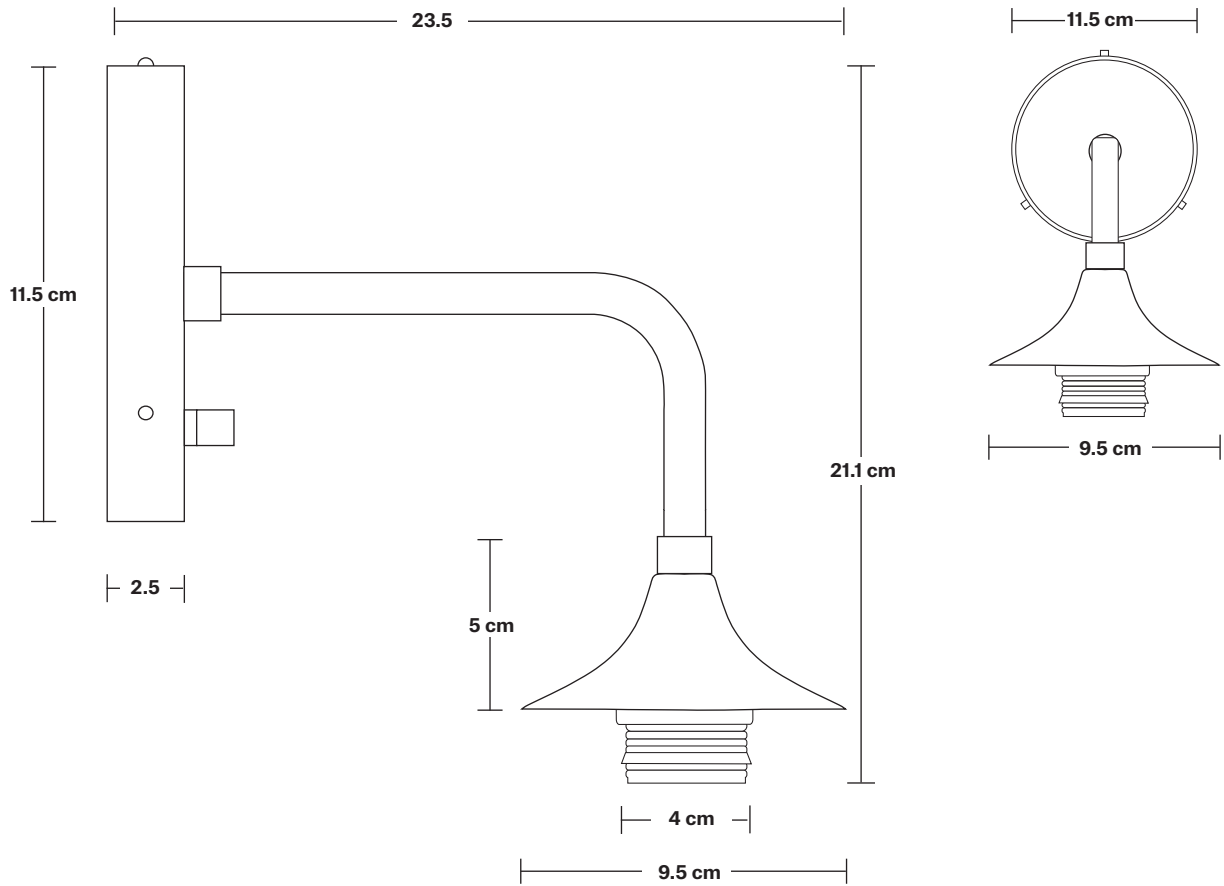

Bulb required: Standard screw (E27) fitting, max 40W.

Shade Weight: 0.84 kg

Holder Weight: 0.7 kg

Maximum Weight: 1.54 kg

INFORMATION

Product Code: CH-OGL-DWL8

Finishes: White.

Ready to be installed, installation required.

Wall mount screws not included.

Holder Finishes: Brass, Pewter, Copper, Black.

DIMENSIONS

H: 27.5 cm x **W:** 19.8 cm x **D:** 27.9 cm

Shade Diameter: 19.8 cm / 7.8"

Shade Height: 10.5 cm / 4.13"

Holder Diameter: 9.5 cm / 3.7"

Holder Height: 6 cm / 2.3"

Ceiling Rose Diameter: 11.5 cm / 4.5"

Ceiling Rose Height: 2.5 cm / 0.98"

Chelsea Wall Holder

SPECIFICATIONS	INFORMATION	DIMENSIONS
<p>We meet all UK and EU lighting and safety regulations.</p>	<p>Product Code: CH-WL</p>	<p>H: 21.1 cm x W: 11.5 cm x D: 23.5 cm</p>
<p>Our products are hand finished to ensure an authentic vintage look and therefore they may vary slightly from those shown in the images.</p>	<p>Finishes: Brass, Pewter, Copper, Black.</p>	<p>Holder Diameter: 9.5 cm / 3.7"</p>
<p>Bulb required: Standard screw (E27) fitting, max 40W.</p>	<p>Ready to be installed, installation required.</p>	<p>Holder Height: 5.5 cm / 2.1"</p>
<p>Weight: 0.7 kg</p>	<p>Wall mount screws not included.</p>	<p>Holder Width: 11.5 cm / 4.3"</p>

Bulb Required: Standard screw (E27) fitting, max 40W.

Shade Weight: 0.84 kg

INFORMATION

Product Code: OGL-D8-W-SO

Finishes: White.

Ring Finishes: Brass, Pewter.

DIMENSIONS

H: 10.5 cm x **W:** 19.8 cm x **D:** 19.8 cm