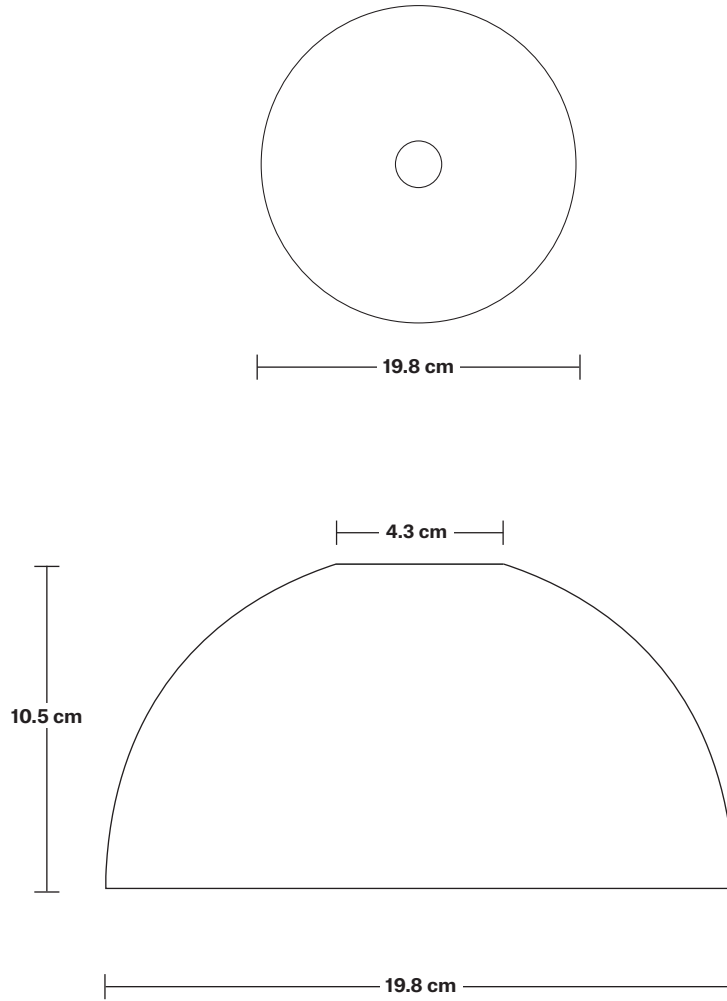

Wall mount screws not included.

Holder Finishes: Brass, Pewter, Copper, Black.

DIMENSIONS

H: 27.5 cm x **W:** 19.8 cm x **D:** 27.9 cm

Shade Diameter: 19.8 cm / 7.8"

Shade Height: 10.5 cm / 4.13"

Holder Diameter: 9.5 cm / 3.7"

Holder Height: 6 cm / 2.3"

Ceiling Rose Diameter: 11.5 cm / 4.5"

Ceiling Rose Height: 2.5 cm / 0.98"

Chelsea Wall Holder

SPECIFICATIONS	INFORMATION	DIMENSIONS
<p>We meet all UK and EU lighting and safety regulations.</p>	<p>Product Code: CH-WL</p>	<p>H: 21.1 cm x W: 11.5 cm x D: 23.5 cm</p>
<p>Our products are hand finished to ensure an authentic vintage look and therefore they may vary slightly from those shown in the images.</p>	<p>Finishes: Brass, Pewter, Copper, Black.</p>	<p>Holder Diameter: 9.5 cm / 3.7"</p>
<p>Bulb required: Standard screw (E27) fitting, max 40W.</p>	<p>Ready to be installed, installation required.</p>	<p>Holder Height: 5.5 cm / 2.1"</p>
<p>Weight: 0.7 kg</p>	<p>Wall mount screws not included.</p>	<p>Holder Width: 11.5 cm / 4.3"</p>

Bulb Required: Standard screw (E27) fitting, max 40W.

Shade Weight: 0.84 kg

INFORMATION

Product Code: OGL-D8-W-SO

Finishes: White.

Ring Finishes: Brass, Pewter.

DIMENSIONS

H: 10.5 cm x **W:** 19.8 cm x **D:** 19.8 cm

Shade Diameter: 19.8 cm / 7.5"

Shade Height: 10.5 cm / 4.13"