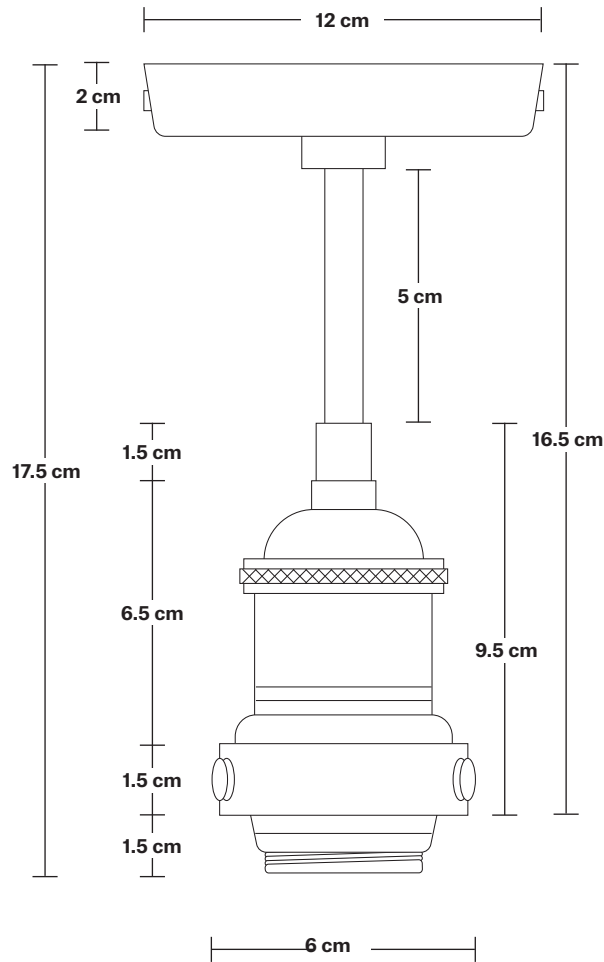

Wall mount screws not included.

Holder Finishes: Brass, Pewter, Copper.

DIMENSIONS

H: 32cm x **W:** 17.7 cm x **D:** 17.7 cm

Shade Diameter: 17.7 cm / 6.96"

Shade Height: 15.9 cm / 6.26"

Holder Diameter: 6 cm / 2.4"

Holder Height: 18 cm / 7.1"

Ceiling Rose Diameter: 12 cm / 4.7"

Ceiling Rose Height: 2 cm / 0.8"

INDUSTVILLE

Brooklyn Flush Mount Holder

SPECIFICATIONS

We meet all UK and EU lighting and safety regulations.

Holder Diameter: 12 cm / 4.7"

Holder Height: 17.5 cm / 6.9"

Ceiling Rose Diameter: 12 cm / 4.9"

Ceiling Rose Height: 2 cm / 0.78"

SHADE ONLY

17.7 cm

15.9 cm

17.7 cm

Bulb Required: Standard screw (E27) fitting, max 40W.

Shade Weight: 0.79 kg

INFORMATION

Product Code: OGL-GL7-W-SO

Finishes: White.

DIMENSIONS

H: 18.8 cm x **W:** 20 cm x **D:** 20 cm

Shade Diameter: 17.7 cm / 6.96"