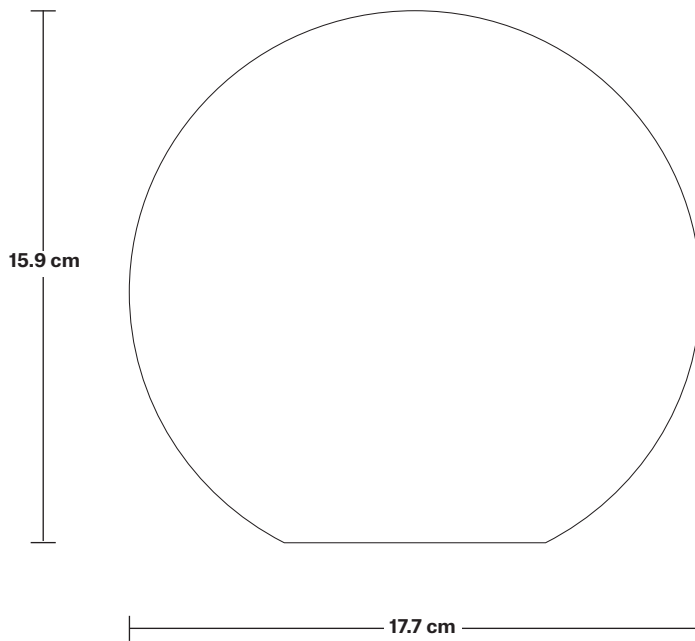

Wall mount screws not included.

Holder Finishes: Brass, Pewter, Copper.

DIMENSIONS

H: 32cm x **W:** 17.7 cm x **D:** 17.7 cm

Shade Diameter: 17.7 cm / 6.96"

Shade Height: 15.9 cm / 6.26"

Holder Diameter: 6 cm / 2.4"

Holder Height: 18 cm / 7.1"

Ceiling Rose Diameter: 12 cm / 4.7"

Ceiling Rose Height: 2 cm / 0.8"

INDUSTVILLE

Brooklyn Flush Mount Holder

SPECIFICATIONS

We meet all UK and EU lighting and safety regulations.

Holder Diameter: 12 cm / 4.7"

Holder Height: 17.5 cm / 6.9"

Ceiling Rose Diameter: 12 cm / 4.9"

Ceiling Rose Height: 2 cm / 0.78"

SHADE ONLY

17.7 cm

15.9 cm

17.7 cm

Bulb Required: Standard screw (E27) fitting, max 40W.

Shade Weight: 0.79 kg

INFORMATION

Product Code: OGL-GL7-W-SO

Finishes: White.

DIMENSIONS

H: 18.8 cm x **W:** 20 cm x **D:** 20 cm

Shade Diameter: 17.7 cm / 6.96"