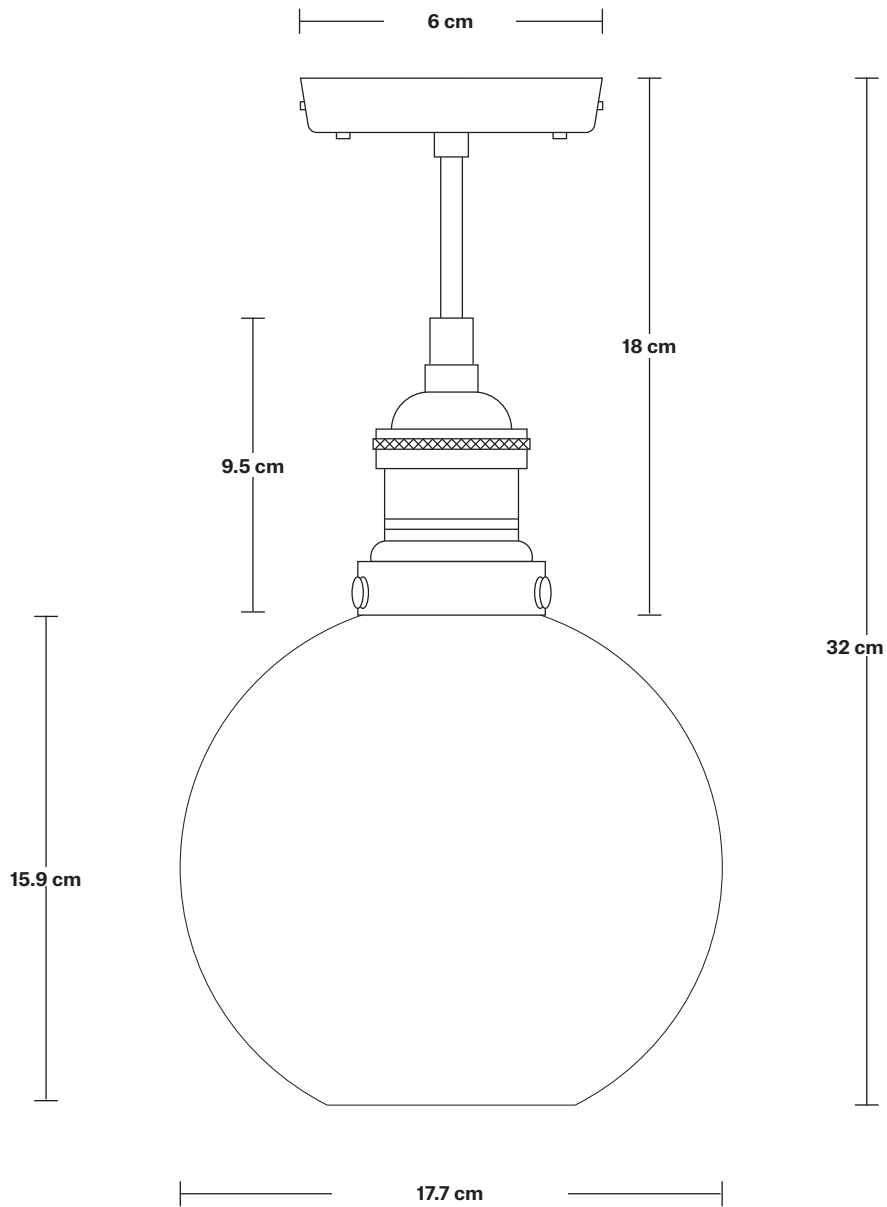

BROOKLYN

Brooklyn Opal Glass Globe Flushmount - 7 Inch

SPECIFICATIONS

We meet all UK and EU lighting and safety regulations.

Our products are hand finished to ensure an authentic vintage look and therefore they may vary slightly from those shown in the images.

Wall mount screws not included.

Holder Finishes: Brass, Pewter, Copper.

DIMENSIONS

H: 32cm x **W:** 17.7 cm x **D:** 17.7 cm

Shade Diameter: 17.7 cm / 6.96"

Shade Height: 15.9 cm / 6.26"

Holder Diameter: 6 cm / 2.4"

Holder Height: 18 cm / 7.1"

Ceiling Rose Diameter: 12 cm / 4.7"

Ceiling Rose Height: 2 cm / 0.8"

INDUSTVILLE

Brooklyn Flush Mount Holder

SPECIFICATIONS

We meet all UK and EU lighting and safety regulations.

Bulb Required: Standard screw (E27) fitting, max 40W.

Shade Weight: 0.79 kg

INFORMATION

Product Code: OGL-GL7-W-SO

Finishes: White.

DIMENSIONS

H: 18.8 cm x **W:** 20 cm x **D:** 20 cm

Shade Diameter: 17.7 cm / 6.96"