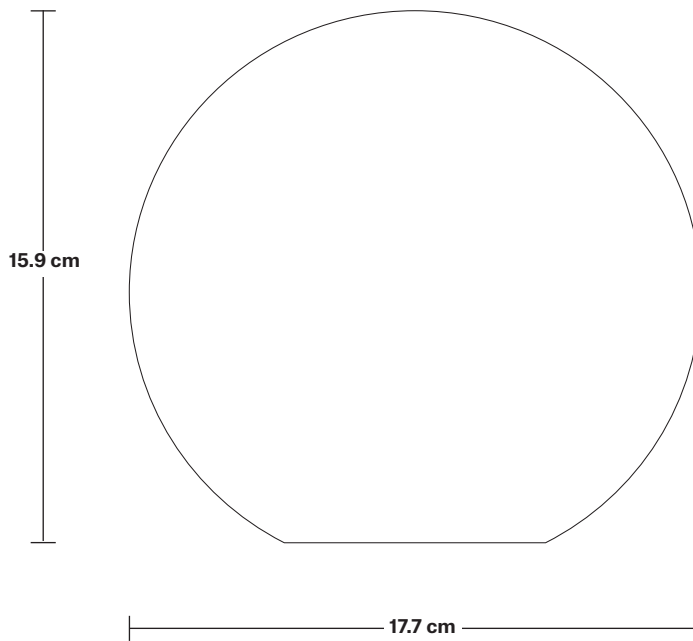

Holder Height: 11.8 cm / 4.3"

Ceiling Rose Diameter: 8 cm / 3.1"

Ceiling Rose Height: 2 cm / 0.8"

Brooklyn Wall Light Holder

SPECIFICATIONS

We meet all UK and EU lighting and safety regulations.

Our products are hand finished to ensure an authentic vintage look and therefore they may vary slightly from those shown in the images.

Ceiling Rose: Pewter.

DIMENSIONS

H: 18 cm x **W:** 12 cm x **D:** 20 cm

Holder Diameter: 6 cm / 2.5"

Holder Height: 18 cm / 7.1"

Ceiling Rose Diameter: 12 cm / 4.9"

Ceiling Rose Height: 2 cm / 0.78"

SHADE ONLY

17.7 cm

15.9 cm

17.7 cm

Opal Glass Globe - 7 Inch

SPECIFICATIONS

We meet all UK and EU lighting and safety regulations.

Our products are hand finished to ensure an authentic vintage look and therefore they may vary slightly from those shown in the images.

Bulb Required: Standard screw (E27) fitting, max 40W.

Shade Weight: 0.79 kg

INFORMATION

Product Code: OGL-GL7-W-SO

Finishes: White.

DIMENSIONS

H: 18.8 cm x **W:** 20 cm x **D:** 20 cm

Shade Diameter: 17.7 cm / 6.96"