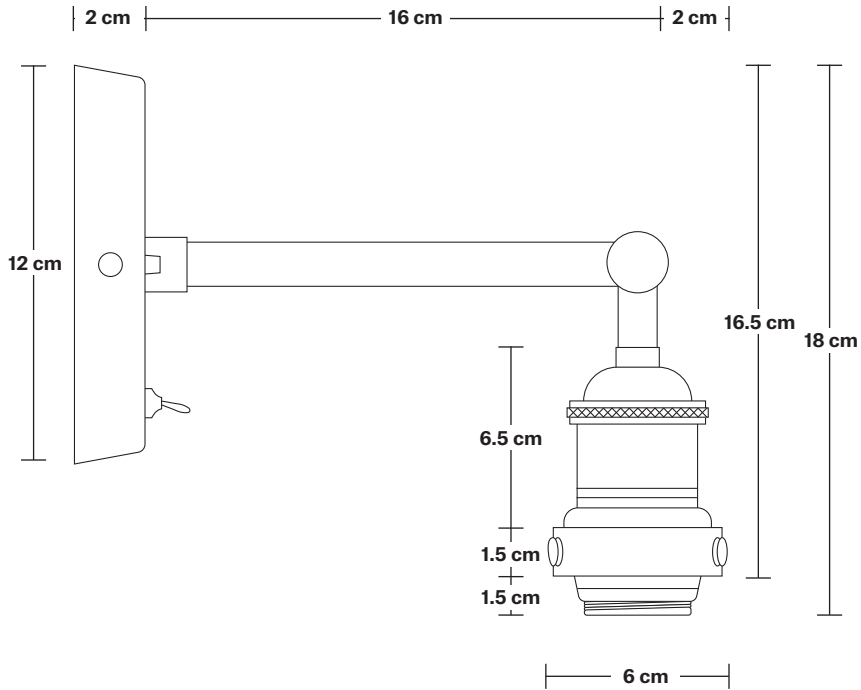

Wall mount screws not included.

Holder Finishes: Brass, Pewter, Copper, Black.

DIMENSIONS

H: 33.4 cm x **W:** 17.7 cm x **D:** 25.6 cm

Shade Diameter: 17.7 cm / 6.96"

Shade Height: 15.9 cm / 6.26"

Holder Diameter: 6.3 cm / 2.5"

Holder Height: 11.8 cm / 4.3"

Ceiling Rose Diameter: 8 cm / 3.1"

Ceiling Rose Height: 2 cm / 0.8"

Brooklyn Wall Light Holder

SPECIFICATIONS

We meet all UK and EU lighting and safety regulations.

Our products are hand finished to ensure an authentic vintage look and therefore they may vary slightly from those shown in the images.

Ceiling Rose: Pewter.

DIMENSIONS

H: 18 cm x **W:** 12 cm x **D:** 20 cm

Holder Diameter: 6 cm / 2.5"

Holder Height: 18 cm / 7.1"

Ceiling Rose Diameter: 12 cm / 4.9"

Ceiling Rose Height: 2 cm / 0.78"

SHADE ONLY

Bulb Required: Standard screw (E27) fitting, max 40W.

Shade Weight: 0.79 kg

INFORMATION

Product Code: OGL-GL7-W-SO

Finishes: White.

DIMENSIONS

H: 18.8 cm x **W:** 20 cm x **D:** 20 cm

Shade Diameter: 17.7 cm / 6.96"