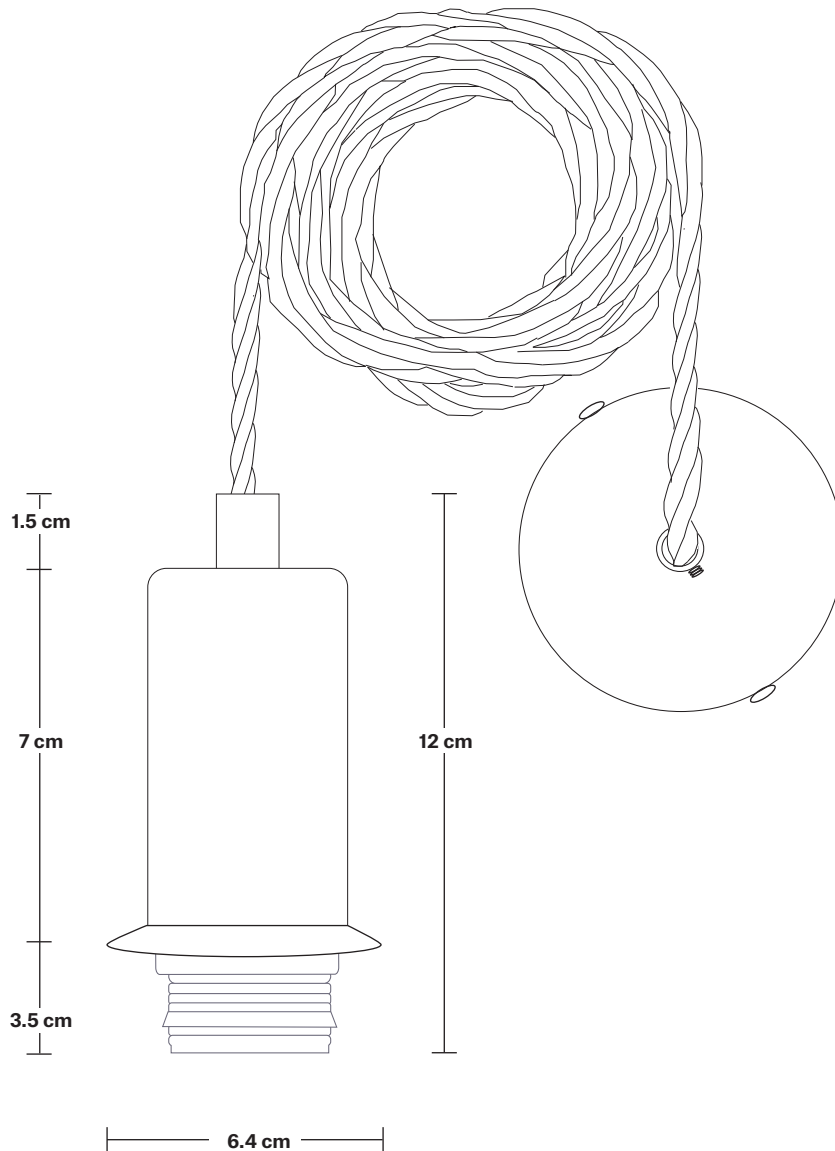

Bulb required: Standard screw (E27) fitting, max 40W.

Shade Weight: 0.64 kg

Holder Weight: 0.27 kg

Maximum Weight: 0.9 kg

INFORMATION

Product Code: SL-OGL-GLP7

Finishes: White.

Ready to be installed, installation required.

Shade Diameter: 17.7 cm / 6.96"

Shade Height: 15.9 cm / 6.26"

Holder Diameter: 4 cm / 1.6"

Holder Height: 10 cm / 3.9"

Ceiling Rose Diameter: 8 cm / 3.1"

Ceiling Rose Height: 2 cm / 0.8"

INDUSTVILLE

Sleek Edison Cord Set ES E27 Bulb Holder - Ring & Fabric Flex

Flex: 1m Black Twisted Fabric Flex.

Ceiling Rose: Brass, Pewter, Copper..

DIMENSIONS

H: 112 cm x **W:** 8 cm x **D:** 8 cm

Holder Diameter: 6.4 cm / 2.5"

Holder Height: 12 cm / 4.7"

Ceiling Rose Diameter: 8 cm / 3"

INFORMATION

Product Code: OGL-GL7-W-SO

Finishes: White.

DIMENSIONS

H: 18.8 cm x **W:** 20 cm x **D:** 20 cm

Shade Diameter: 17.7 cm / 6.96"

Shade Height: 15.9 cm / 6.26"

INDUSTVILLE