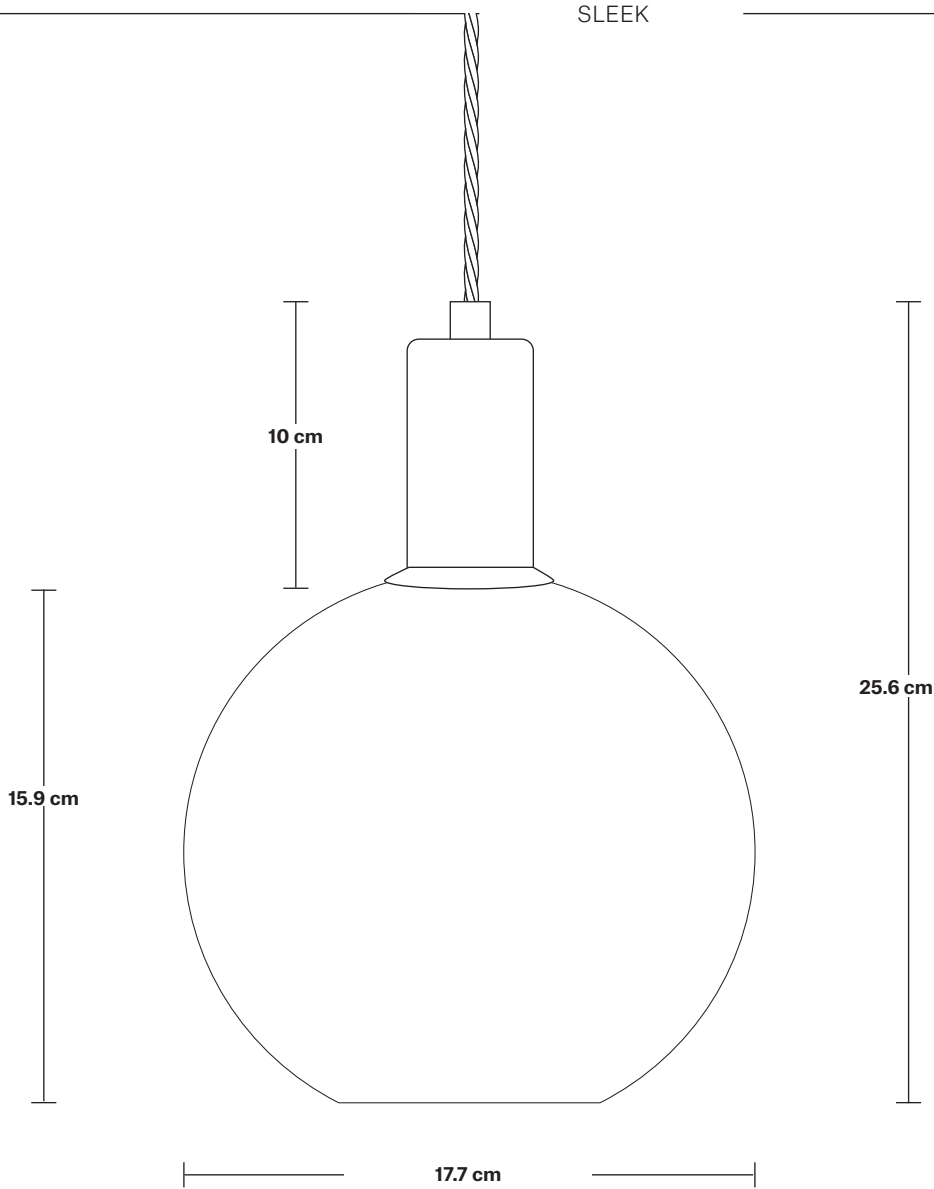

SLEEK

Sleek Opal Glass Globe Pendant Light - 7 Inch

SPECIFICATIONS

We meet all UK and EU lighting and safety regulations.

Our products are hand finished to ensure an authentic vintage look and therefore they may vary slightly from those shown in the images.

Bulb required: Standard screw (E27) fitting, max 40W.

Shade Weight: 0.64 kg

Holder Weight: 0.27 kg

Maximum Weight: 0.9 kg

INFORMATION

Product Code: SL-OGL-GLP7

Finishes: White.

Ready to be installed, installation required.

Shade Diameter: 17.7 cm / 6.96"

Shade Height: 15.9 cm / 6.26"

Holder Diameter: 4 cm / 1.6"

Holder Height: 10 cm / 3.9"

Ceiling Rose Diameter: 8 cm / 3.1"

Ceiling Rose Height: 2 cm / 0.8"

INDUSTVILLE

Sleek Edison Cord Set ES E27 Bulb Holder - Ring & Fabric Flex

INFORMATION

Product Code: OGL-GL7-W-SO

Finishes: White.

DIMENSIONS

H: 18.8 cm x **W:** 20 cm x **D:** 20 cm

Shade Diameter: 17.7 cm / 6.96"

Shade Height: 15.9 cm / 6.26"

INDUSTVILLE