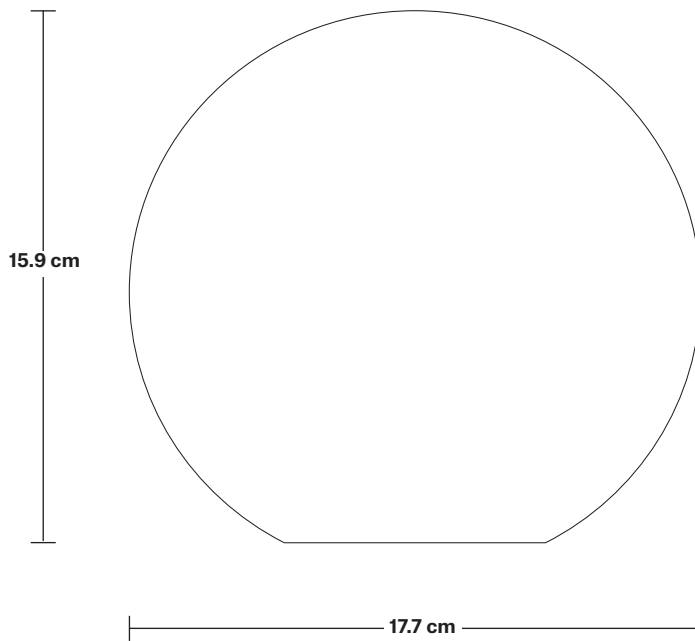

Shade Diameter: 17.7 cm / 6.96"

Shade Height: 15.9 cm / 6.26"

Holder Diameter: 4 cm / 1.6"

Holder Height: 10 cm / 3.9"

Ceiling Rose Diameter: 8 cm / 3.1"

Ceiling Rose Height: 2 cm / 0.8"

INDUSTVILLE

Sleek Edison Cord Set ES E27 Bulb Holder - Ring & Fabric Flex

Flex: 1m Black Twisted Fabric Flex.

Ceiling Rose: Brass, Pewter, Copper..

DIMENSIONS

H: 112 cm x **W:** 8 cm x **D:** 8 cm

Holder Diameter: 6.4 cm / 2.5"

Holder Height: 12 cm / 4.7"

Ceiling Rose Diameter: 8 cm / 3"

Ceiling Rose Height: 4 cm / 1.5"

SHADE ONLY

17.7 cm

15.9 cm

17.7 cm

Opal Glass Globe - 7 Inch

SPECIFICATIONS

We meet all UK and EU lighting and safety regulations.

INFORMATION

Product Code: OGL-GL7-W-SO

Finishes: White.

DIMENSIONS

H: 18.8 cm x **W:** 20 cm x **D:** 20 cm

Shade Diameter: 17.7 cm / 6.96"

Shade Height: 15.9 cm / 6.26"

INDUSTVILLE