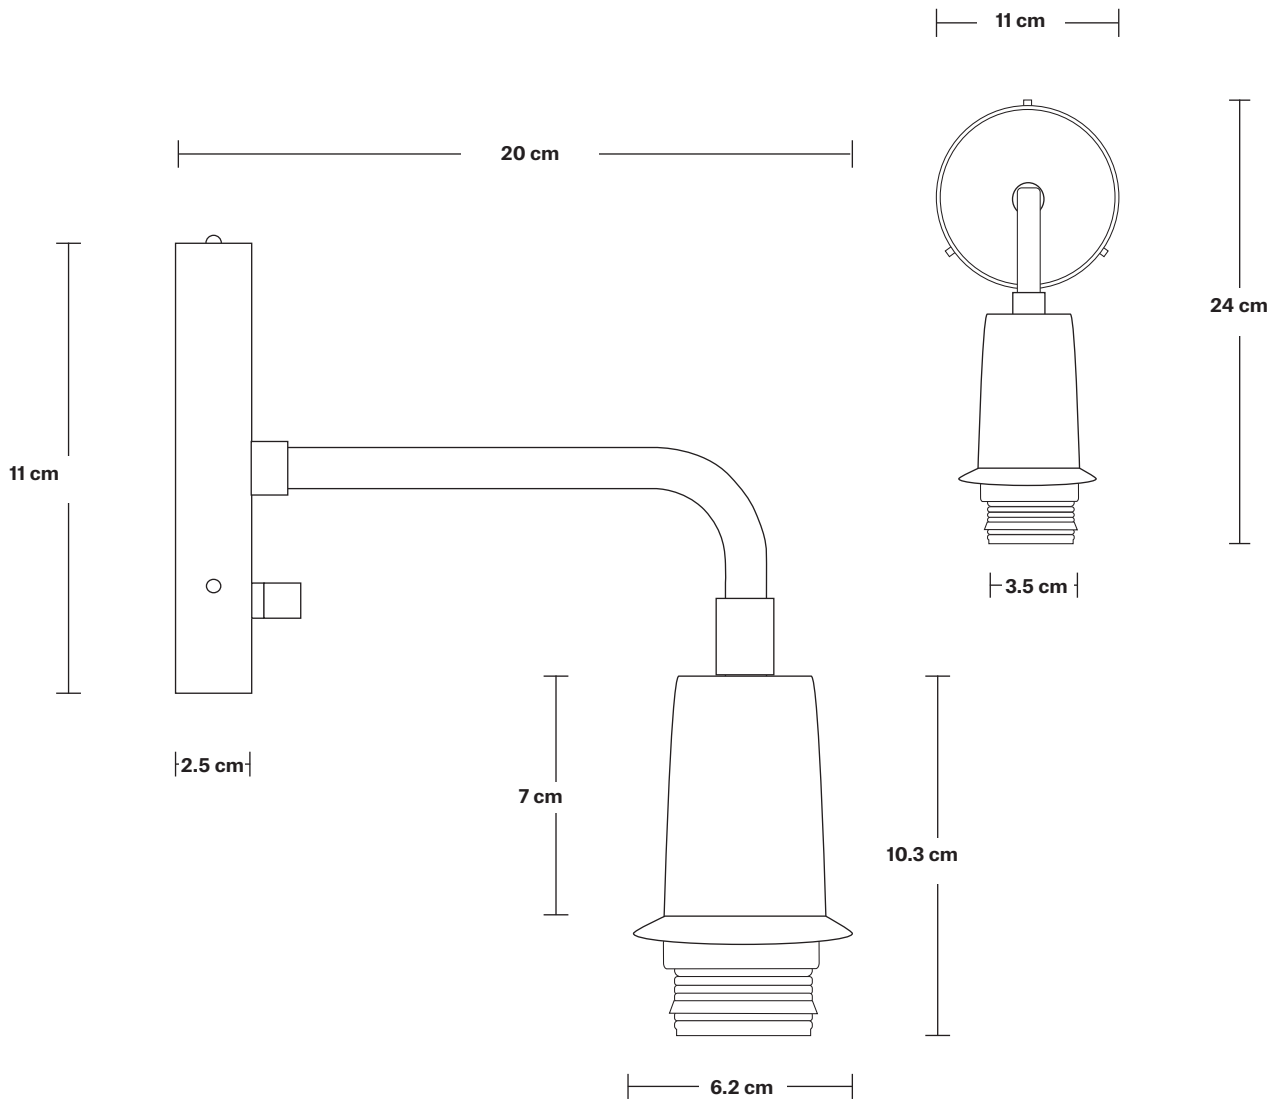

Wall mount screws not included.

Holder Finishes: Brass, Pewter, Copper, Black.

DIMENSIONS

H: 38.5 cm x **W:** 17.7 cm x **D:** 27.1 cm

Shade Diameter: 17.7 cm / 6.96"

Shade Height: 15.9 cm / 6.26"

Holder Diameter: 3.5 cm / 1.3"

Holder Height: 10.3 cm / 4"

Ceiling Rose Diameter: 11 cm / 4.3"

Ceiling Rose Height: 2.5 cm / 0.98"

INDUSTVILLE

Sleek Wall Holder

SPECIFICATIONS

We meet all UK and EU lighting and safety regulations.

Our products are hand finished to ensure an authentic vintage look and therefore they may vary slightly from those shown in the images.

DIMENSIONS

H: 24 cm x **W:** 21 cm x **D:** 11 cm

Holder Width: 20 cm / 7.9"

Holder Diameter: 6.2 cm / 2.4"

Holder Height: 24 cm / 9.4"

Ceiling Rose Diameter: 11 cm / 4.3"

Ceiling Rose Height: 2.5 cm / 0.98"

Bulb Required: Standard screw (E27) fitting, max 40W.

Shade Weight: 0.79 kg

INFORMATION

Product Code: OGL-GL7-W-SO

Finishes: White.

DIMENSIONS

H: 18.8 cm x **W:** 20 cm x **D:** 20 cm

Shade Diameter: 17.7 cm / 6.96"