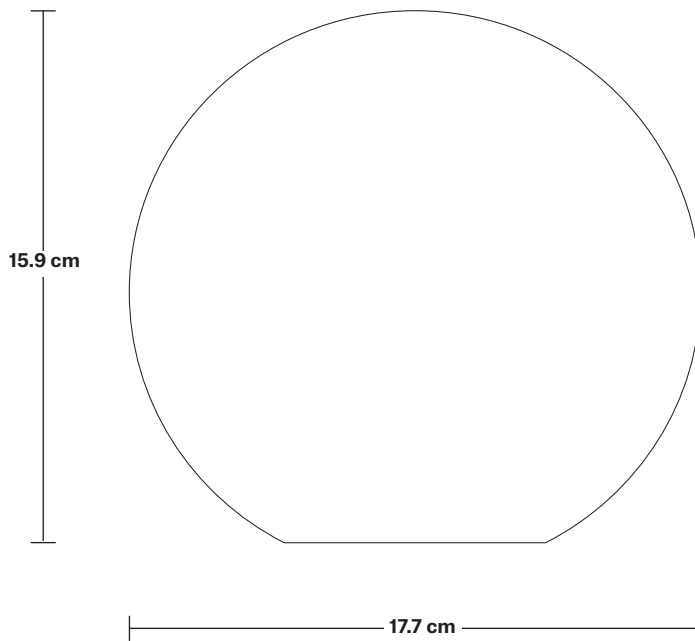

Holder Height: 10.3 cm / 4"

Ceiling Rose Diameter: 11 cm / 4.3"

Ceiling Rose Height: 2.5 cm / 0.98"

INDUSTVILLE

Sleek Wall Holder

SPECIFICATIONS

We meet all UK and EU lighting and safety regulations.

Our products are hand finished to ensure an authentic vintage look and therefore they may vary slightly from those shown in the images.

DIMENSIONS

H: 24 cm x **W:** 21 cm x **D:** 11 cm

Holder Width: 20 cm / 7.9"

Holder Diameter: 6.2 cm / 2.4"

Holder Height: 24 cm / 9.4"

Ceiling Rose Diameter: 11 cm / 4.3"

Ceiling Rose Height: 2.5 cm / 0.98"

17.7 cm

15.9 cm

17.7 cm

Opal Glass Globe - 7 Inch

SPECIFICATIONS

We meet all UK and EU lighting and safety regulations.

Our products are hand finished to ensure an authentic vintage look and therefore they may vary slightly from those shown in the images.

Bulb Required: Standard screw (E27) fitting, max 40W.

Shade Weight: 0.79 kg

INFORMATION

Product Code: OGL-GL7-W-SO

Finishes: White.

DIMENSIONS

H: 18.8 cm x **W:** 20 cm x **D:** 20 cm

Shade Diameter: 17.7 cm / 6.96"