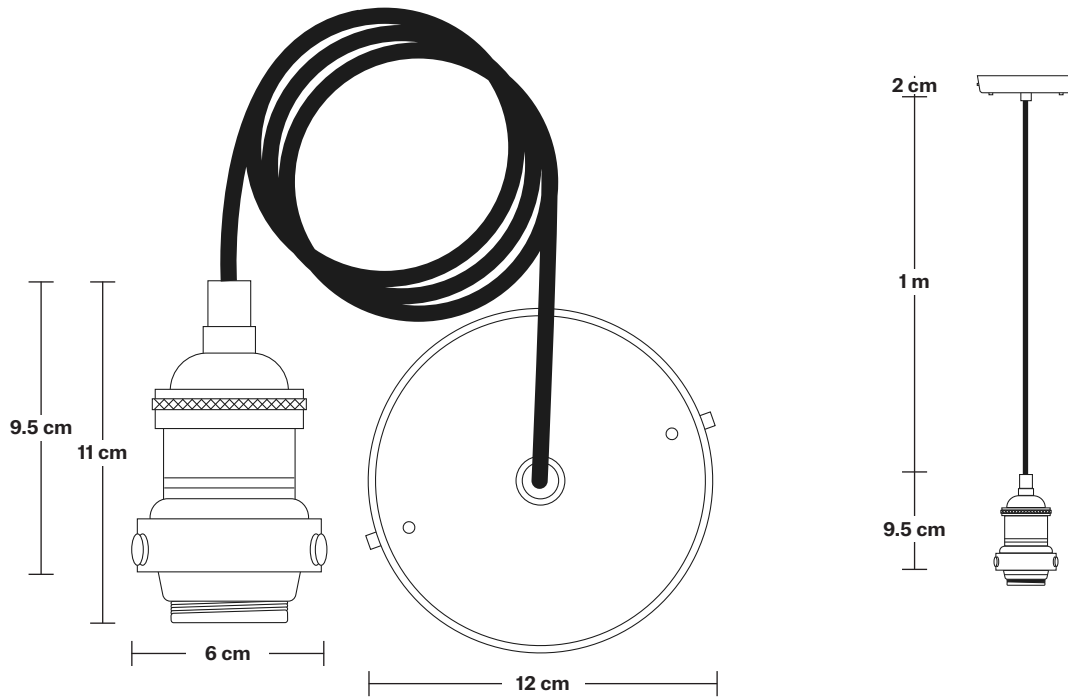

Wall mount screws not included.

Flex: 1m Black Round Fabric Flex.

Ceiling rose: Pewter.

Holder Finishes: Brass, Pewter, Copper, Black.

DIMENSIONS

H: 29.8 cm x **W:** 22.2 cm x **D:** 22.2 cm

Shade Diameter: 20.5 cm / 8.1"

Shade Height: 22.2 cm / 8.74"

Holder Diameter: 6 cm / 2.4"

Holder Height: 11 cm / 4.3"

Ceiling Rose Diameter: 12 cm / 4.7"

Ceiling Rose Height: 2 cm / 0.8"

INDUSTVILLE

Brooklyn Cord Set ES E27 Bulb Holder

SPECIFICATIONS

DIMENSIONS

H: 113 cm x **W:** 12 cm x **D:** 12 cm

Holder Diameter: 6 cm / 2.5"

Holder Height: 11 cm / 4.3"

Ceiling Rose Diameter: 12 cm / 4.9"

Ceiling Rose Height: 2 cm / 0.78"

22.2 cm

20.5 cm

Bulb Required: Standard screw (E27) fitting, max 40W.

Shade Weight: 1.5 kg

INFORMATION

Product Code: OGL-GL9-W-SO

Finishes: White.

DIMENSIONS

H: 20.5 cm x **W:** 22.2 cm x **D:** 22.2 cm

Shade Diameter: 20.5 cm / 8.1"