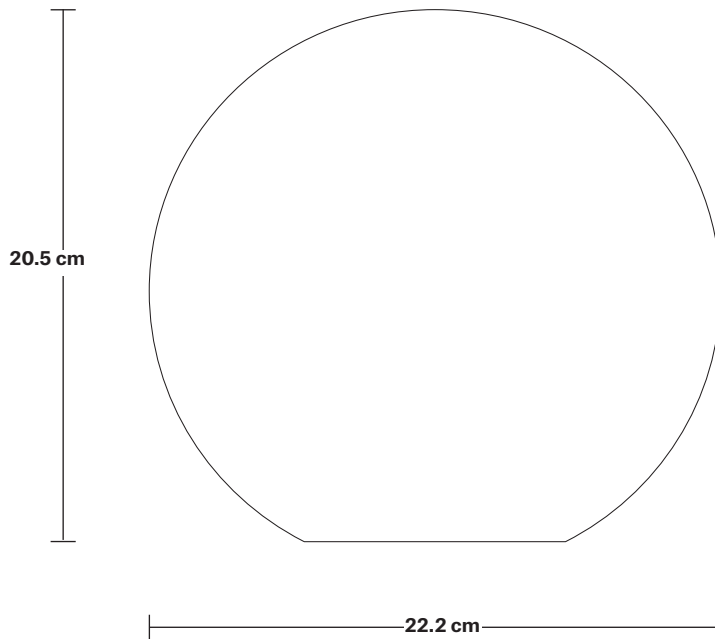

Shade Height: 22.2 cm / 8.74"

Holder Diameter: 6 cm / 2.4"

Holder Height: 11 cm / 4.3"

Ceiling Rose Diameter: 12 cm / 4.7"

Ceiling Rose Height: 2 cm / 0.8"

INDUSTVILLE

Brooklyn Cord Set ES E27 Bulb Holder

SPECIFICATIONS

DIMENSIONS

H: 113 cm x **W:** 12 cm x **D:** 12 cm

Holder Diameter: 6 cm / 2.5"

Holder Height: 11 cm / 4.3"

Ceiling Rose Diameter: 12 cm / 4.9"

Ceiling Rose Height: 2 cm / 0.78"

22.2 cm

20.5 cm

22.2 cm

Opal Glass Globe - 9 Inch

SPECIFICATIONS

We meet all UK and EU lighting and safety regulations.

Our products are hand finished to ensure an authentic vintage look and therefore they may vary slightly from those shown in the images.

Bulb Required: Standard screw (E27) fitting, max 40W.

Shade Weight: 1.5 kg

INFORMATION

Product Code: OGL-GL9-W-SO

Finishes: White.

DIMENSIONS

H: 20.5 cm x **W:** 22.2 cm x **D:** 22.2 cm

Shade Diameter: 20.5 cm / 8.1"