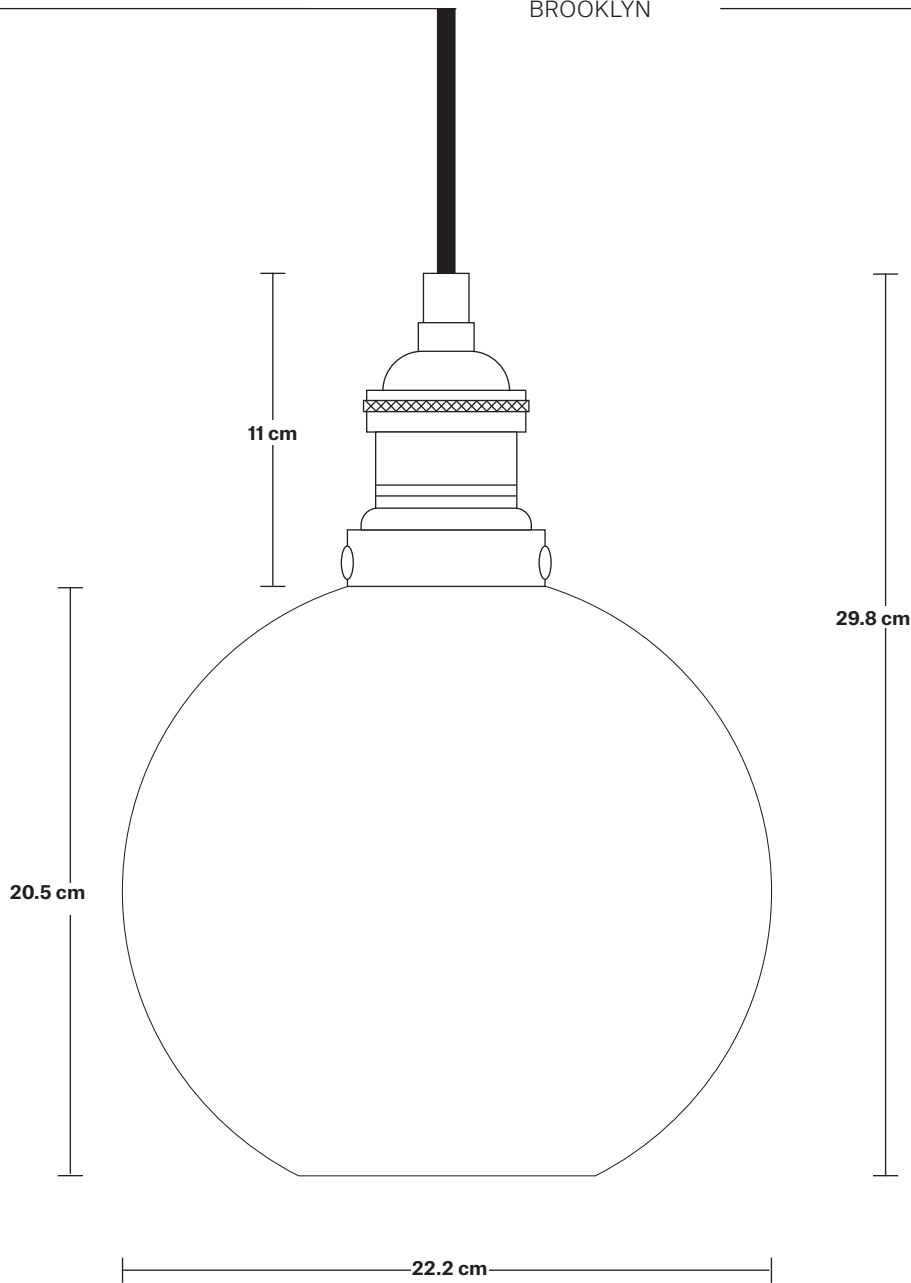

BROOKLYN

Brooklyn Opal Glass Globe Pendant Light - 9 Inch

SPECIFICATIONS

We meet all UK and EU lighting and safety regulations.

Our products are hand finished to ensure an authentic vintage look and therefore they may vary slightly from those shown in the images.

Wall mount screws not included.

Flex: 1m Black Round Fabric Flex.

Ceiling rose: Pewter.

Holder Finishes: Brass, Pewter, Copper, Black.

DIMENSIONS

H: 29.8 cm x **W:** 22.2 cm x **D:** 22.2 cm

Shade Diameter: 20.5 cm / 8.1"

Shade Height: 22.2 cm / 8.74"

Holder Diameter: 6 cm / 2.4"

Holder Height: 11 cm / 4.3"

Ceiling Rose Diameter: 12 cm / 4.7"

Ceiling Rose Height: 2 cm / 0.8"

INDUSTVILLE

Brooklyn Cord Set ES E27 Bulb Holder

SPECIFICATIONS

DIMENSIONS

H: 113 cm x **W:** 12 cm x **D:** 12 cm

Holder Diameter: 6 cm / 2.5"

Holder Height: 11 cm / 4.3"

Ceiling Rose Diameter: 12 cm / 4.9"

Ceiling Rose Height: 2 cm / 0.78"

22.2 cm

20.5 cm