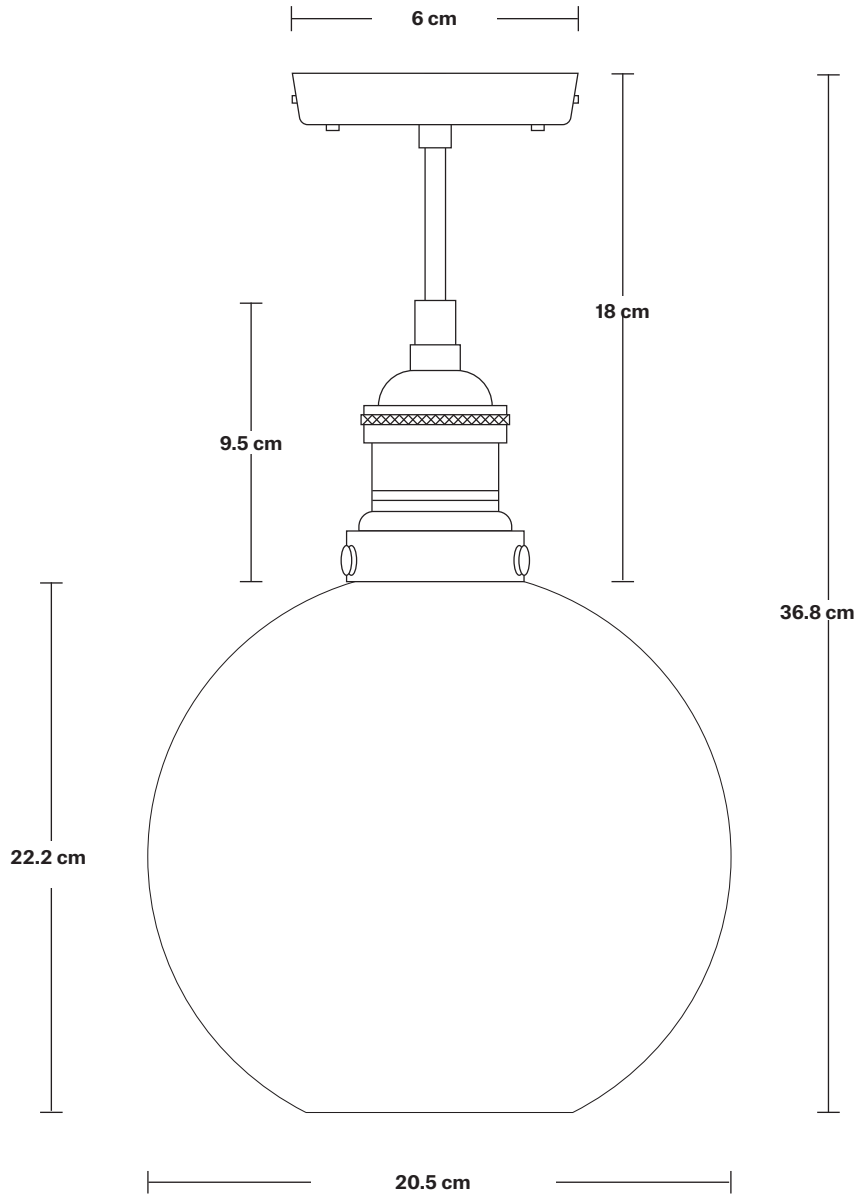

BROOKLYN

Brooklyn Opal Glass Globe Flushmount - 9 Inch

SPECIFICATIONS

We meet all UK and EU lighting and safety regulations.

Our products are hand finished to ensure an authentic vintage look and therefore they may vary slightly from those shown in the images.

Wall mount screws not included.

Holder Finishes: Brass, Pewter, Copper.

DIMENSIONS

H: 36.8 cm x **W:** 22.2 cm x **D:** 22.2 cm

Shade Diameter: 20.5 cm / 8.1"

Shade Height: 22.2 cm / 8.74"

Holder Diameter: 6 cm / 2.4"

Holder Height: 18 cm / 7.1"

Ceiling Rose Diameter: 12 cm / 4.7"

Ceiling Rose Height: 2 cm / 0.8"

INDUSTVILLE

Brooklyn Flush Mount Holder

SPECIFICATIONS

We meet all UK and EU lighting and safety regulations.

Bulb Required: Standard screw (E27) fitting, max 40W.

Shade Weight: 1.5 kg

INFORMATION

Product Code: OGL-GL9-W-SO

Finishes: White.

DIMENSIONS

H: 20.5 cm x **W:** 22.2 cm x **D:** 22.2 cm

Shade Diameter: 20.5 cm / 8.1"