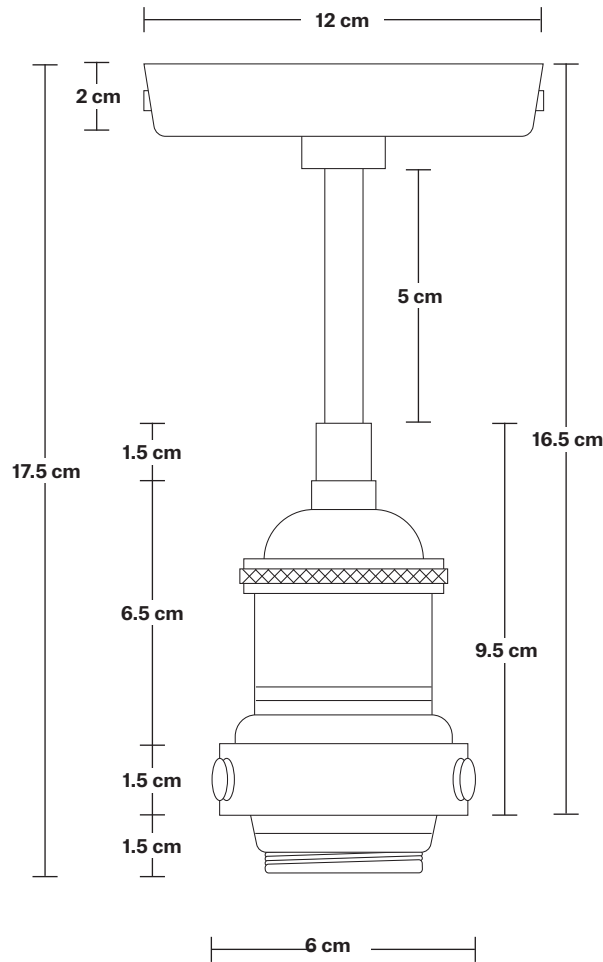

Wall mount screws not included.

Holder Finishes: Brass, Pewter, Copper.

DIMENSIONS

H: 36.8 cm x **W:** 22.2 cm x **D:** 22.2 cm

Shade Diameter: 20.5 cm / 8.1"

Shade Height: 22.2 cm / 8.74"

Holder Diameter: 6 cm / 2.4"

Holder Height: 18 cm / 7.1"

Ceiling Rose Diameter: 12 cm / 4.7"

Ceiling Rose Height: 2 cm / 0.8"

INDUSTVILLE

Brooklyn Flush Mount Holder

SPECIFICATIONS

We meet all UK and EU lighting and safety regulations.

Holder Diameter: 12 cm / 4.7"

Holder Height: 17.5 cm / 6.9"

Ceiling Rose Diameter: 12 cm / 4.9"

Ceiling Rose Height: 2 cm / 0.78"

22.2 cm

20.5 cm

22.2 cm

Opal Glass Globe - 9 Inch

Bulb Required: Standard screw (E27) fitting, max 40W.

Shade Weight: 1.5 kg

INFORMATION

Product Code: OGL-GL9-W-SO

Finishes: White.

DIMENSIONS

H: 20.5 cm x **W:** 22.2 cm x **D:** 22.2 cm

Shade Diameter: 20.5 cm / 8.1"