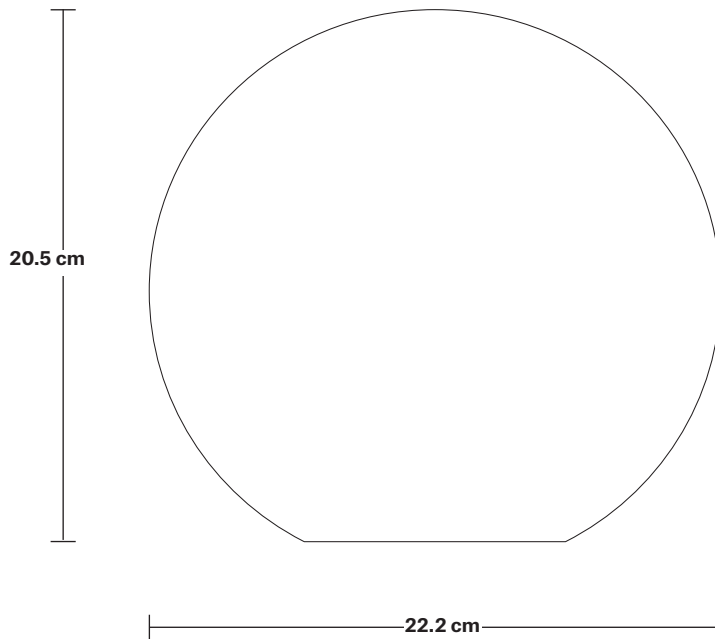

Wall mount screws not included.

Holder Finishes: Brass, Pewter, Copper.

DIMENSIONS

H: 36.8 cm x **W:** 22.2 cm x **D:** 22.2 cm

Shade Diameter: 20.5 cm / 8.1"

Shade Height: 22.2 cm / 8.74"

Holder Diameter: 6 cm / 2.4"

Holder Height: 18 cm / 7.1"

Ceiling Rose Diameter: 12 cm / 4.7"

Ceiling Rose Height: 2 cm / 0.8"

INDUSTVILLE

Brooklyn Flush Mount Holder

SPECIFICATIONS

We meet all UK and EU lighting and safety regulations.

Holder Diameter: 12 cm / 4.7"

Holder Height: 17.5 cm / 6.9"

Ceiling Rose Diameter: 12 cm / 4.9"

Ceiling Rose Height: 2 cm / 0.78"

22.2 cm

20.5 cm

22.2 cm

Opal Glass Globe - 9 Inch

Bulb Required: Standard screw (E27) fitting, max 40W.

Shade Weight: 1.5 kg

INFORMATION

Product Code: OGL-GL9-W-SO

Finishes: White.

DIMENSIONS

H: 20.5 cm x **W:** 22.2 cm x **D:** 22.2 cm

Shade Diameter: 20.5 cm / 8.1"