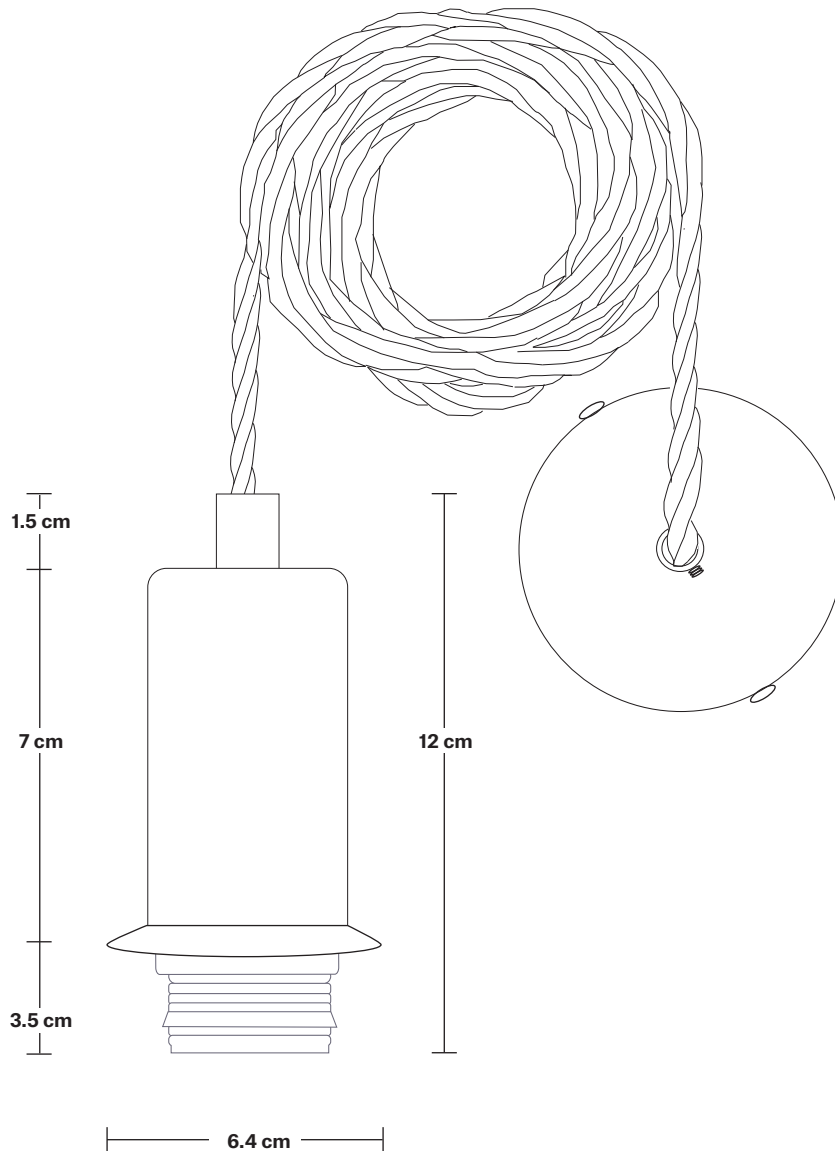

Shade Diameter: 20.5 cm / 8.1"

Shade Height: 22.2 cm / 8.74"

Holder Diameter: 4 cm / 1.6"

Holder Height: 10 cm / 3.9"

Ceiling Rose Diameter: 8 cm / 3.1"

Ceiling Rose Height: 2 cm / 0.8"

INDUSTVILLE

Sleek Edison Cord Set ES E27 Bulb Holder - Ring & Fabric Flex

Flex: 1m Black Twisted Fabric Flex.

Ceiling Rose: Brass, Pewter, Copper..

DIMENSIONS

H: 112 cm x **W:** 8 cm x **D:** 8 cm

Holder Diameter: 6.4 cm / 2.5"

Holder Height: 12 cm / 4.7"

Ceiling Rose Diameter: 8 cm / 3"

Ceiling Rose Height: 4 cm / 1.5"

22.2 cm

20.5 cm

22.2 cm

Opal Glass Globe - 9 Inch

SPECIFICATIONS

We meet all UK and EU lighting and safety regulations.

Our products are hand finished to ensure an authentic vintage look and therefore they may vary slightly from those shown in the images.

Bulb Required: Standard screw (E27) fitting, max 40W.

Shade Weight: 1.5 kg

INFORMATION

Product Code: OGL-GL9-W-SO

Finishes: White.

DIMENSIONS

H: 20.5 cm x **W:** 22.2 cm x **D:** 22.2 cm

Shade Diameter: 20.5 cm / 8.1"