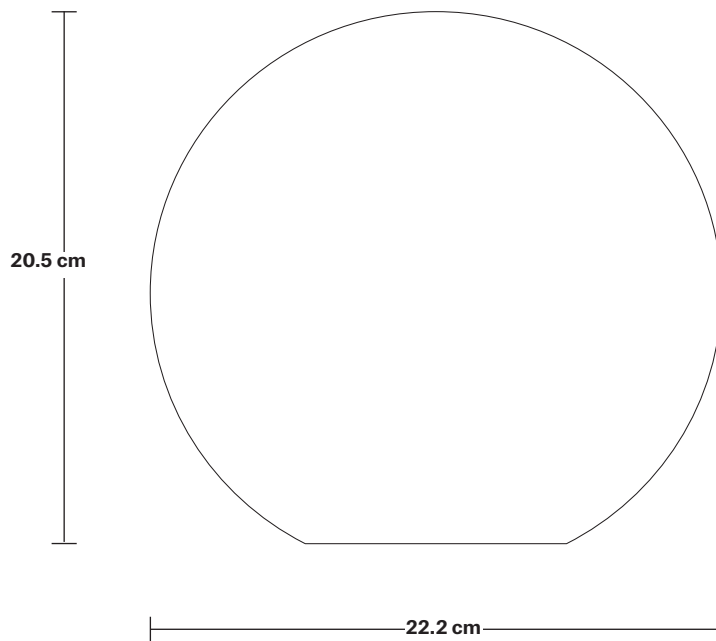

Shade Diameter: 20.5 cm / 8.1"

Shade Height: 22.2 cm / 8.74"

Holder Diameter: 4 cm / 1.6"

Holder Height: 10 cm / 3.9"

Ceiling Rose Diameter: 8 cm / 3.1"

Ceiling Rose Height: 2 cm / 0.8"

INDUSTVILLE

Sleek Edison Cord Set ES E27 Bulb Holder - Ring & Fabric Flex

Flex: 1m Black Twisted Fabric Flex.

Ceiling Rose: Brass, Pewter, Copper..

DIMENSIONS

H: 112 cm x **W:** 8 cm x **D:** 8 cm

Holder Diameter: 6.4 cm / 2.5"

Holder Height: 12 cm / 4.7"

Ceiling Rose Diameter: 8 cm / 3"

Ceiling Rose Height: 4 cm / 1.5"

22.2 cm

20.5 cm

22.2 cm

Opal Glass Globe - 9 Inch

SPECIFICATIONS

We meet all UK and EU lighting and safety regulations.

Our products are hand finished to ensure an authentic vintage look and therefore they may vary slightly from those shown in the images.

Bulb Required: Standard screw (E27) fitting, max 40W.

Shade Weight: 1.5 kg

INFORMATION

Product Code: OGL-GL9-W-SO

Finishes: White.

DIMENSIONS

H: 20.5 cm x **W:** 22.2 cm x **D:** 22.2 cm

Shade Diameter: 20.5 cm / 8.1"