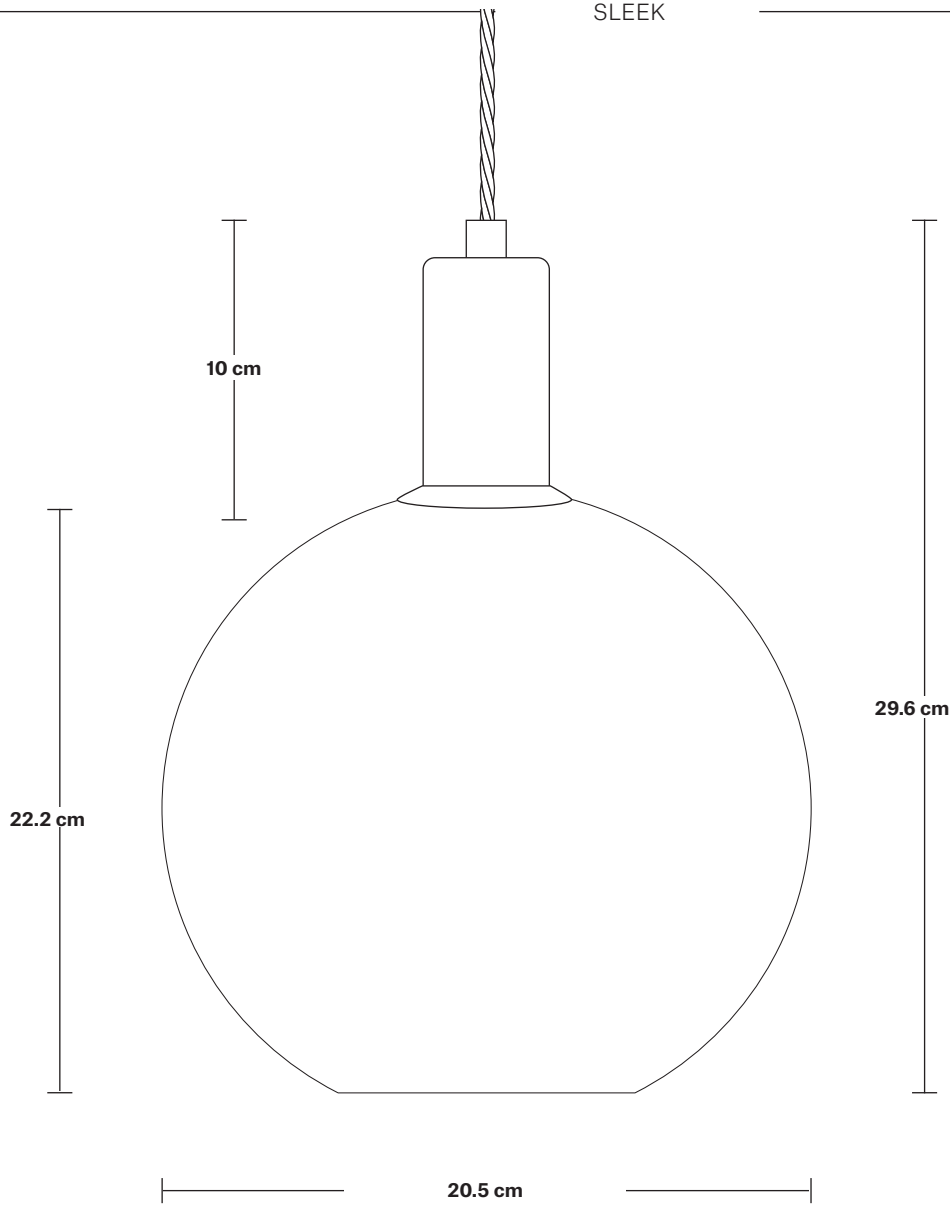

SLEEK

Sleek Opal Glass Globe Pendant Light - 9 Inch

SPECIFICATIONS

We meet all UK and EU lighting and safety regulations.

Our products are hand finished to ensure an authentic vintage look and therefore they may vary slightly from those shown in the images.

Bulb required: Standard screw (E27) fitting, max 40W.

Shade Weight: 1.5 kg

Holder Weight: 0.27 kg

Maximum Weight: 1.8 kg

INFORMATION

Product Code: SL-OGL-GLP9

Finishes: White.

Ready to be installed, installation required.

Shade Diameter: 20.5 cm / 8.1"

Shade Height: 22.2 cm / 8.74"

Holder Diameter: 4 cm / 1.6"

Holder Height: 10 cm / 3.9"

Ceiling Rose Diameter: 8 cm / 3.1"

Ceiling Rose Height: 2 cm / 0.8"

INDUSTVILLE

Sleek Edison Cord Set ES E27 Bulb Holder - Ring & Fabric Flex

Bulb Required: Standard screw (E27) fitting, max 40W.

Shade Weight: 1.5 kg

INFORMATION

Product Code: OGL-GL9-W-SO

Finishes: White.

DIMENSIONS

H: 20.5 cm x **W:** 22.2 cm x **D:** 22.2 cm

Shade Diameter: 20.5 cm / 8.1"