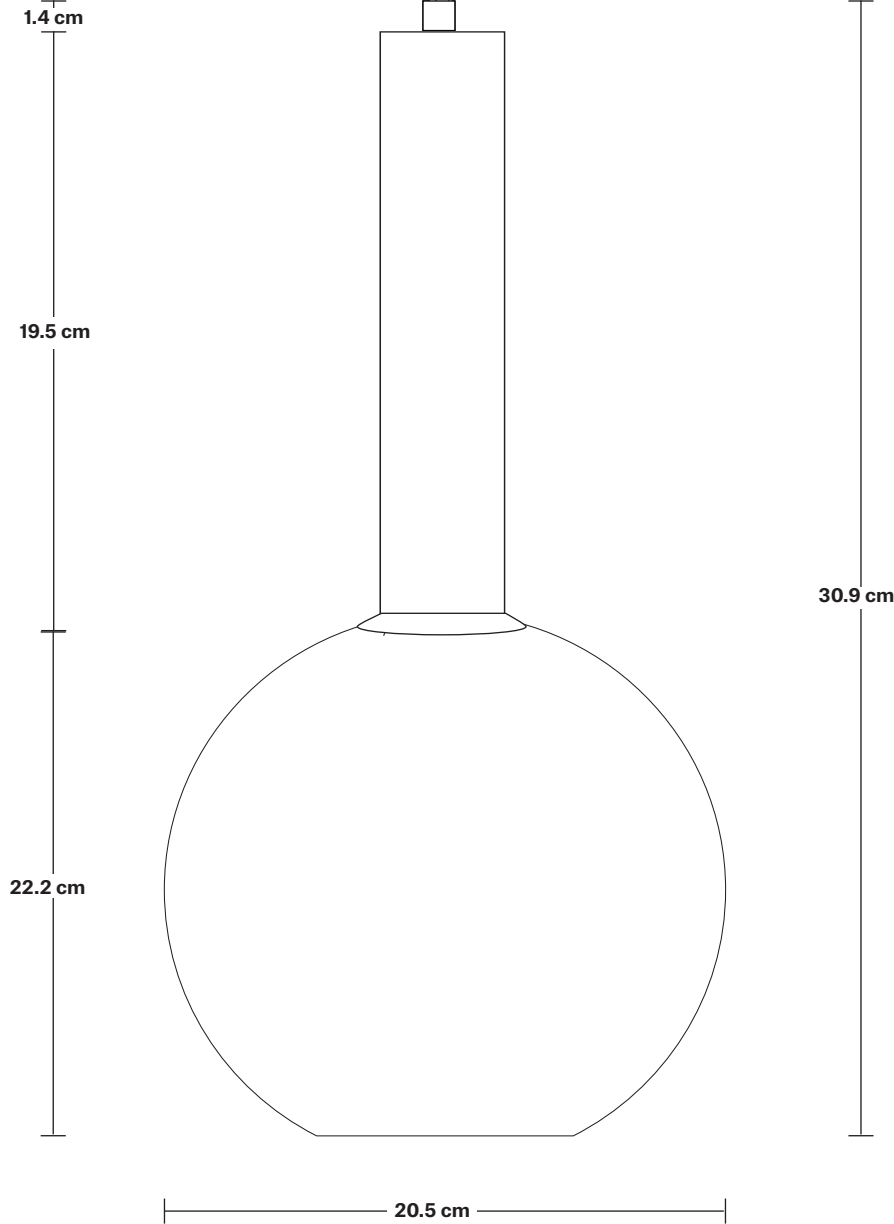

SLEEK

Sleek Cylinder Opal Glass Globe Pendant Light - 9 Inch

SPECIFICATIONS

We meet all UK and EU lighting and safety regulations.

Our products are hand finished to ensure an authentic vintage look and therefore they may vary slightly from those shown in the images.

Bulb Required: Standard screw (E27) fitting, max 40W.

Shade Weight: 0.4 kg

Holder Weight: 0.6 kg

Maximum Weight: 1.2 kg

INFORMATION

Product Code: SL-CY-OGL-GLP9

Finishes: Brass, Pewter, Copper, Pewter & Copper, Pewter & Brass, Black.

Ready to be installed, installation required.

Wall mount screws not included.

Flex: 1m Black Twisted Fabric Flex.

Holder Finishes: Brass, Pewter, Black.

DIMENSIONS

H: 30.9 cm x **W:** 20 cm x **D:** 20 cm

Shade Diameter: 20.5 cm / 8.1"

Shade Height: 22.2 cm / 8.74"

Holder Diameter: 6.3 cm / 2.5"

Holder Height: 23.5 cm / 9.3"

Ceiling Rose Diameter: 8 cm / 3.1"

Ceiling Rose Height: 2 cm / 0.8"

INDUSTVILLE