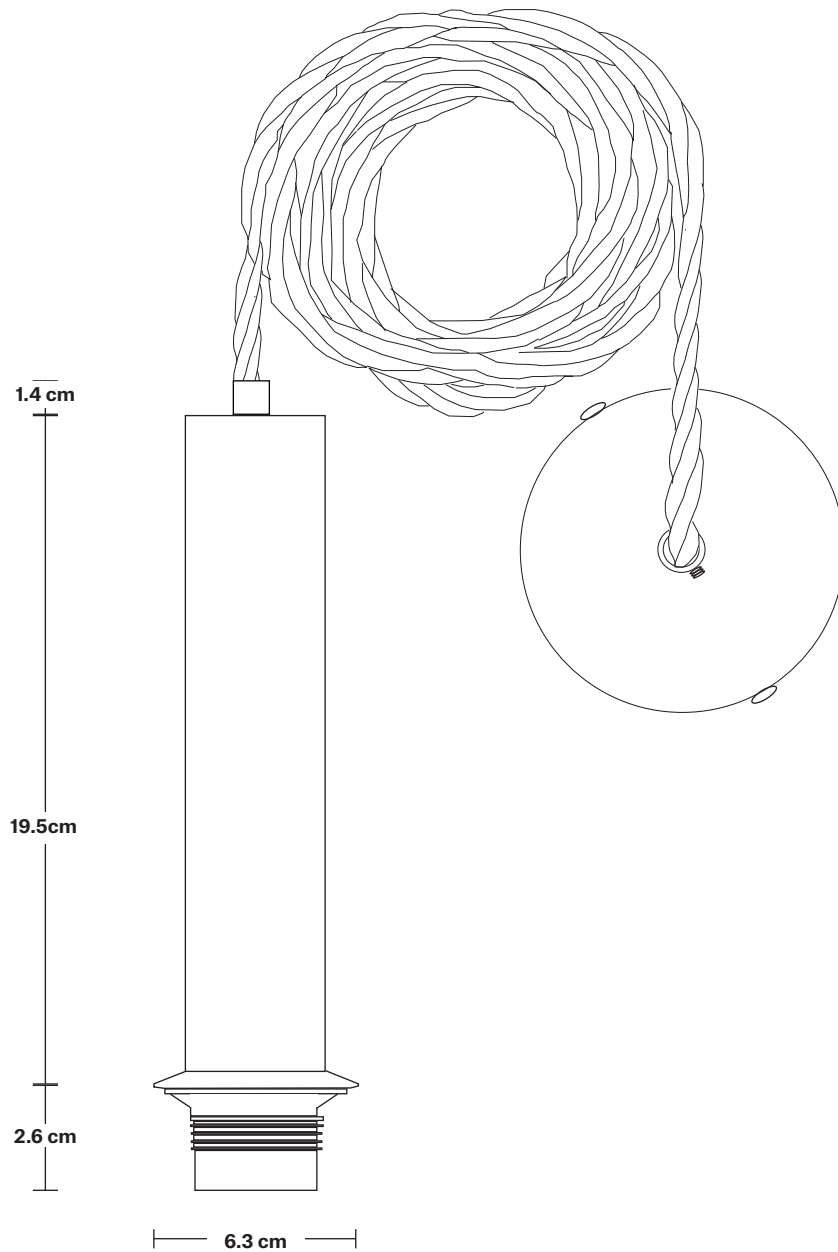

Shade Height: 22.2 cm / 8.74"

Holder Diameter: 6.3 cm / 2.5"

Holder Height: 23.5 cm / 9.3"

Ceiling Rose Diameter: 8 cm / 3.1"

Ceiling Rose Height: 2 cm / 0.8"

INDUSTVILLE

Sleek Cylinder Cord Set ES E27 Bulb Holder

Flex: 1m Black Twisted Fabric Flex.

Ceiling Rose: Brass, Pewter, Black.

DIMENSIONS

H: 123.5 cm x **W:** 6.3 cm x **D:** 6.3 cm

Bulb Holder Diameter: 6.3 cm / 2.5"

Bulb Holder Height: 23.5 cm / 9.3"

Ceiling Rose Diameter: 8 cm / 3.1"

Ceiling Rose Height: 2 cm / 0.8"

22.2 cm

20.5 cm

22.2 cm

Opal Glass Globe - 9 Inch

SPECIFICATIONS

We meet all UK and EU lighting and safety regulations.

Our products are hand finished to ensure an authentic vintage look and therefore they may vary slightly from those shown in the images.

Bulb Required: Standard screw (E27) fitting, max 40W.

Shade Weight: 1.5 kg

INFORMATION

Product Code: OGL-GL9-W-SO

Finishes: White.

DIMENSIONS

H: 20.5 cm x **W:** 22.2 cm x **D:** 22.2 cm

Shade Diameter: 20.5 cm / 8.1"