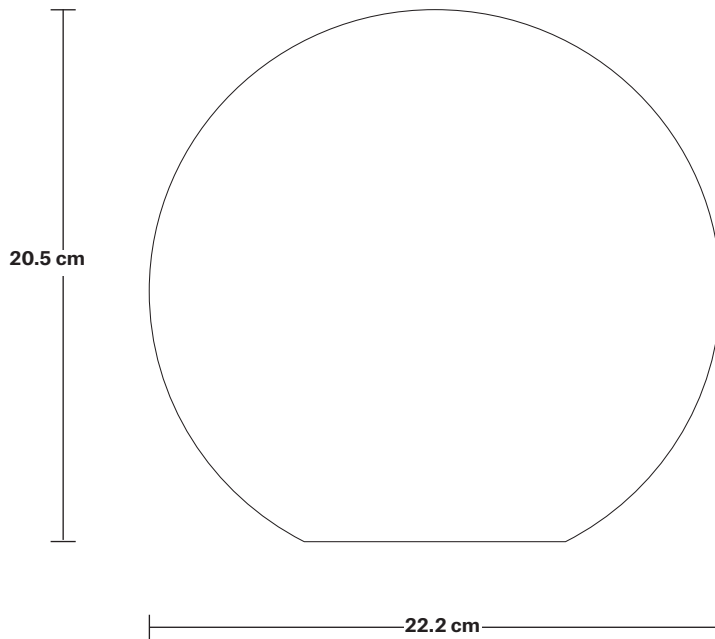

Shade Height: 22.2 cm / 8.74"

Holder Diameter: 6.3 cm / 2.5"

Holder Height: 23.5 cm / 9.3"

Ceiling Rose Diameter: 8 cm / 3.1"

Ceiling Rose Height: 2 cm / 0.8"

INDUSTVILLE

Sleek Cylinder Cord Set ES E27 Bulb Holder

Flex: 1m Black Twisted Fabric Flex.

Ceiling Rose: Brass, Pewter, Black.

DIMENSIONS

H: 123.5 cm x **W:** 6.3 cm x **D:** 6.3 cm

Bulb Holder Diameter: 6.3 cm / 2.5"

Bulb Holder Height: 23.5 cm / 9.3"

Ceiling Rose Diameter: 8 cm / 3.1"

Ceiling Rose Height: 2 cm / 0.8"

22.2 cm

20.5 cm

22.2 cm

Opal Glass Globe - 9 Inch

SPECIFICATIONS

We meet all UK and EU lighting and safety regulations.

Our products are hand finished to ensure an authentic vintage look and therefore they may vary slightly from those shown in the images.

Bulb Required: Standard screw (E27) fitting, max 40W.

Shade Weight: 1.5 kg

INFORMATION

Product Code: OGL-GL9-W-SO

Finishes: White.

DIMENSIONS

H: 20.5 cm x **W:** 22.2 cm x **D:** 22.2 cm

Shade Diameter: 20.5 cm / 8.1"