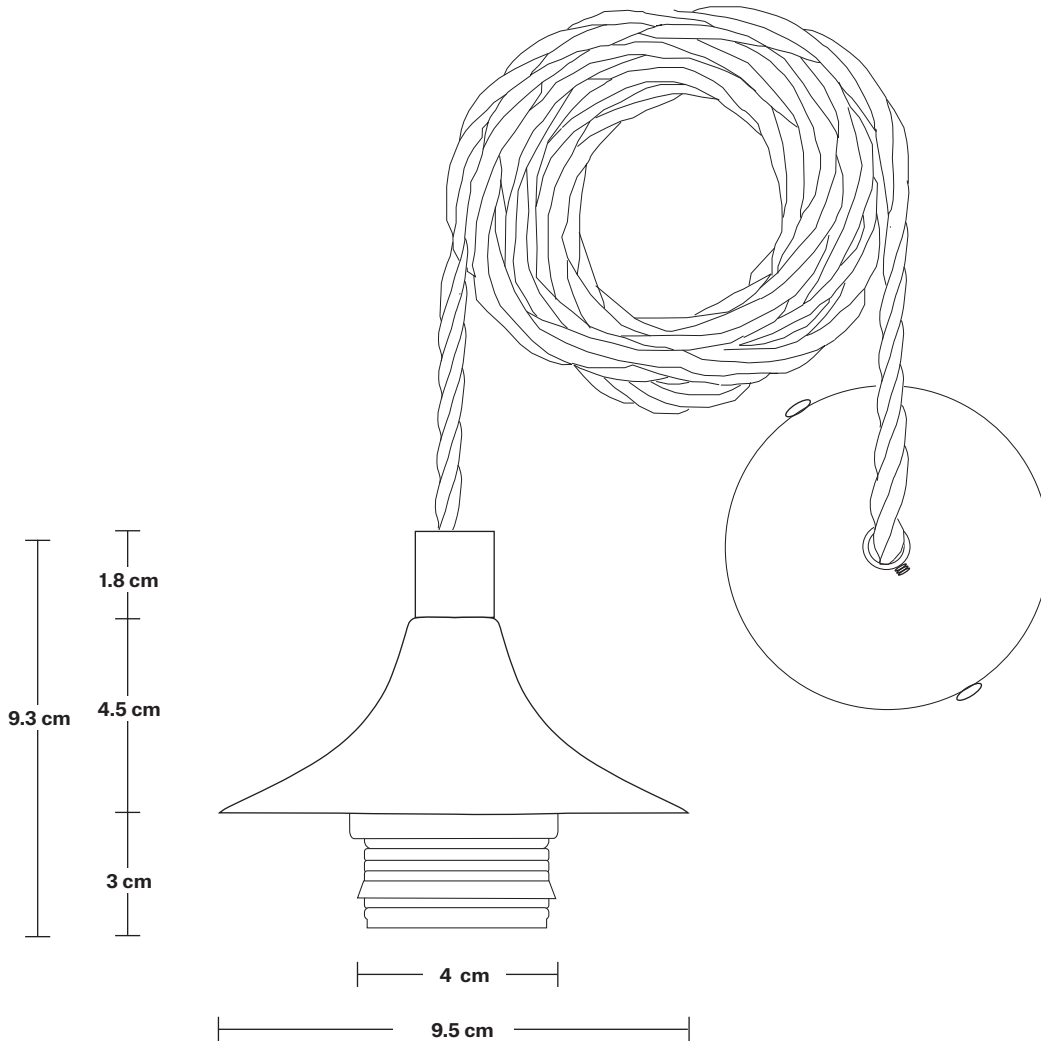

Chelsea Opal Glass Globe Pendant Light - 9 Inch

SPECIFICATIONS

We meet all UK and EU lighting and safety regulations.

Our products are hand finished to ensure an authentic vintage look and therefore they may vary slightly from those shown in the images.

Bulb required: Standard screw (E27) fitting, max 40W.

Shade Weight: 1.54 kg

Holder Weight: 0.3 kg

Maximum Weight: 1.83 kg

INFORMATION

Product Code: CH-OGL-GLP9

Finishes: White.

Ready to be installed, installation required.

Shade Diameter: 20.5 cm / 8.1"

Shade Height: 22.2 cm / 8.74"

Holder Diameter: 9.5 cm / 3.7"

Holder Height: 6 cm / 2.4"

Ceiling Rose Diameter: 8.5 cm / 3.3"

Ceiling Rose Height: 2 cm / 0.8"

Chelsea Cord Set ES E27 Bulb Holder

SPECIFICATIONS	INFORMATION	DIMENSIONS
<p>We meet all UK and EU lighting and safety regulations.</p>	<p>Product Code: CH-CS</p>	<p>H: 110.3 cm x W: 9.3 cm x D: 9.5 cm</p>
<p>Our products are hand finished to ensure an authentic vintage look and therefore they may vary slightly from those shown in the images.</p>	<p>Finishes: Brass, Pewter, Copper, Black.</p>	<p>Holder Diameter: 9.5 cm / 3.7"</p>
<p>Bulb Required: Standard screw (E27) fitting, max 40W.</p>	<p>Ready to be installed, installation required.</p>	<p>Holder Height: 9.3 cm / 3.6"</p>
<p>Weight: 0.3 kg</p>	<p>Wall mount screws not included.</p>	<p>Holder Width: 9.5 cm / 3.7"</p>
	<p>Flex: 1m Black Twisted Fabric Flex.</p>	<p>Ceiling Rose Diameter: 7.8 cm / 3.1"</p>
	<p>Ceiling Rose: Pewter.</p>	<p>Ceiling Rose Height: 2 cm / 1.8"</p>