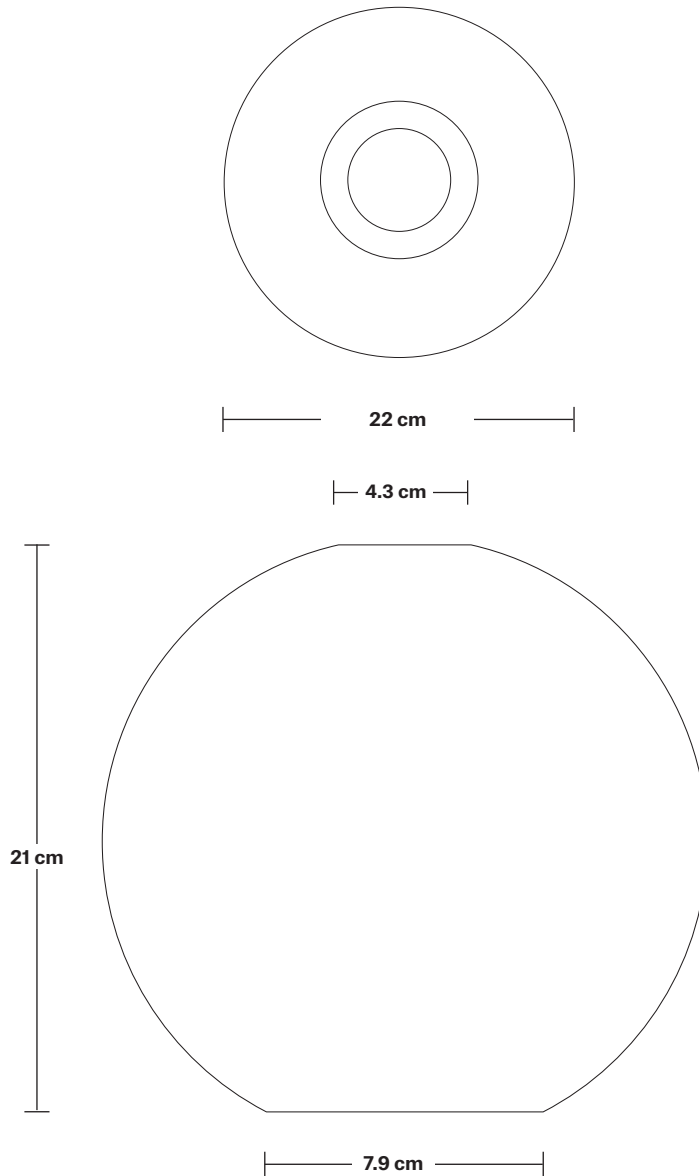

Bulb required: Standard screw (E27) fitting, max 40W.

Shade Weight: 1.54 kg

Holder Weight: 0.3 kg

Maximum Weight: 1.83 kg

INFORMATION

Product Code: CH-OGL-GLP9

Finishes: White.

Ready to be installed, installation required.

Shade Diameter: 20.5 cm / 8.1"

Shade Height: 22.2 cm / 8.74"

Holder Diameter: 9.5 cm / 3.7"

Holder Height: 6 cm / 2.4"

Ceiling Rose Diameter: 8.5 cm / 3.3"

Ceiling Rose Height: 2 cm / 0.8"

Chelsea Cord Set ES E27 Bulb Holder

SPECIFICATIONS	INFORMATION	DIMENSIONS
<p>We meet all UK and EU lighting and safety regulations.</p>	<p>Product Code: CH-CS</p>	<p>H: 110.3 cm x W: 9.3 cm x D: 9.5 cm</p>
<p>Our products are hand finished to ensure an authentic vintage look and therefore they may vary slightly from those shown in the images.</p>	<p>Finishes: Brass, Pewter, Copper, Black.</p>	<p>Holder Diameter: 9.5 cm / 3.7"</p>
<p>Bulb Required: Standard screw (E27) fitting, max 40W.</p>	<p>Ready to be installed, installation required.</p>	<p>Holder Height: 9.3 cm / 3.6"</p>
<p>Weight: 0.3 kg</p>	<p>Wall mount screws not included.</p>	<p>Holder Width: 9.5 cm / 3.7"</p>
	<p>Flex: 1m Black Twisted Fabric Flex.</p>	<p>Ceiling Rose Diameter: 7.8 cm / 3.1"</p>
	<p>Ceiling Rose: Pewter.</p>	<p>Ceiling Rose Height: 2 cm / 1.8"</p>

Weight: 0.6 kg

INFORMATION

Product Code: TGL-GL9-SO

Finishes: Amber, Smoke Grey.

DIMENSIONS

H: 21 cm x **W:** 22 cm x **D:** 22 cm

Shade Diameter: 22 cm / 8.6"

Shade Height: 21 cm / 8.2"