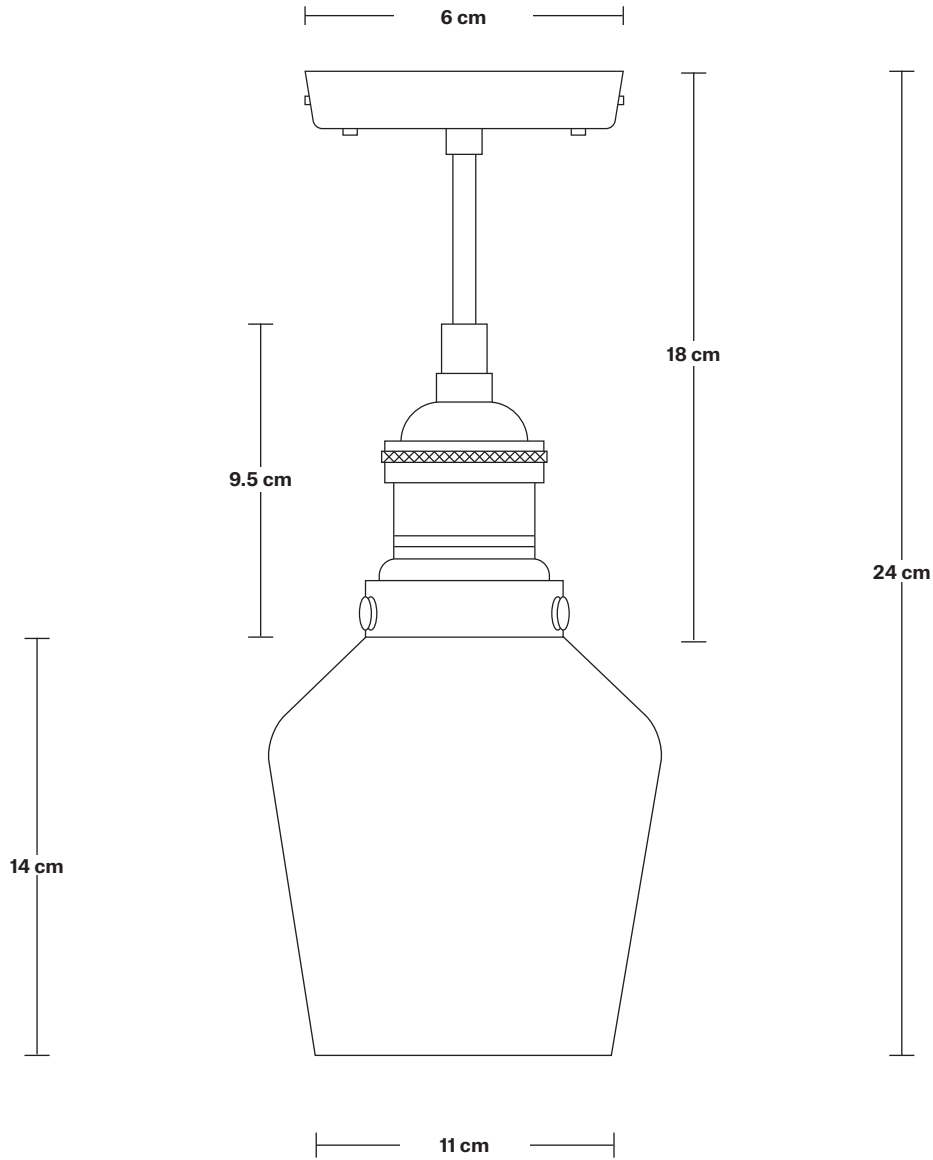

## Brooklyn Opal Glass Schoolhouse Flushmount - 5.5 Inch

### DIMENSIONS

**H:** 24 cm x **W:** 14 cm x **D:** 14 cm

**Shade Diameter:** 14 cm / 5.5"

**Shade Height:** 14.4 cm / 5.7"

**Holder Diameter:** 6 cm / 2.4"

**Holder Height:** 18 cm / 7.1"

**Ceiling Rose Diameter:** 12 cm / 4.7"

### DIMENSIONS

**H:** 17.5 cm x **W:** 12 cm x **D:** 12 cm

**Holder Diameter:** 12 cm / 4.7"

**Holder Height:** 17.5 cm / 6.9"

**Ceiling Rose Diameter:** 12 cm / 4.9"

**Ceiling Rose Height:** 2 cm / 0.78"

## Opal Glass Shoolhouse - 5.5 Inch

SPECIFICATIONS	INFORMATION	DIMENSIONS
<p>We meet all UK and EU lighting and safety regulations.</p> <p>Our products are hand finished to ensure an authentic vintage look and therefore they may vary slightly from those shown in the images.</p> <p><b>Bulb Required:</b> Standard screw (E27) fitting, max 40W.</p> <p><b>Shade Weight:</b> 0.6 kg</p>	<p><b>Product Code:</b> OGL-SH5-W-SO</p> <p><b>Finishes:</b> White.</p>	<p><b>H:</b> 14.4 cm x <b>W:</b> 14cm x <b>D:</b> 14 cm</p> <p><b>Shade Diameter:</b> 14 cm / 5.5"</p> <p><b>Shade Height:</b> 14.4 cm / 5.7"</p>