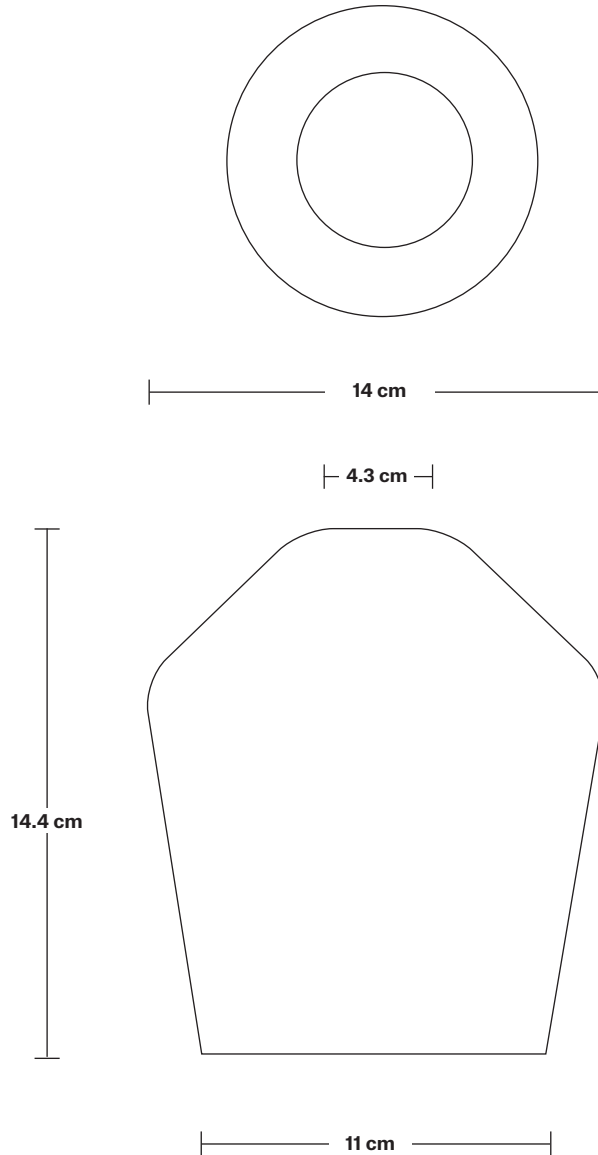

### DIMENSIONS

**H:** 24 cm x **W:** 14 cm x **D:** 14 cm

**Shade Diameter:** 14 cm / 5.5"

**Shade Height:** 14.4 cm / 5.7"

**Holder Diameter:** 6 cm / 2.4"

**Holder Height:** 18 cm / 7.1"

**Ceiling Rose Diameter:** 12 cm / 4.7"

**Ceiling Rose Height:** 2 cm / 0.8"

INDUSTVILLE

### DIMENSIONS

**H:** 17.5 cm x **W:** 12 cm x **D:** 12 cm

**Holder Diameter:** 12 cm / 4.7"

**Holder Height:** 17.5 cm / 6.9"

**Ceiling Rose Diameter:** 12 cm / 4.9"

**Ceiling Rose Height:** 2 cm / 0.78"

## Opal Glass Shoolhouse - 5.5 Inch

SPECIFICATIONS	INFORMATION	DIMENSIONS
<p>We meet all UK and EU lighting and safety regulations.</p> <p>Our products are hand finished to ensure an authentic vintage look and therefore they may vary slightly from those shown in the images.</p> <p><b>Bulb Required:</b> Standard screw (E27) fitting, max 40W.</p> <p><b>Shade Weight:</b> 0.6 kg</p>	<p><b>Product Code:</b> OGL-SH5-W-SO</p> <p><b>Finishes:</b> White.</p>	<p><b>H:</b> 14.4 cm x <b>W:</b> 14cm x <b>D:</b> 14 cm</p> <p><b>Shade Diameter:</b> 14 cm / 5.5"</p> <p><b>Shade Height:</b> 14.4 cm / 5.7"</p>