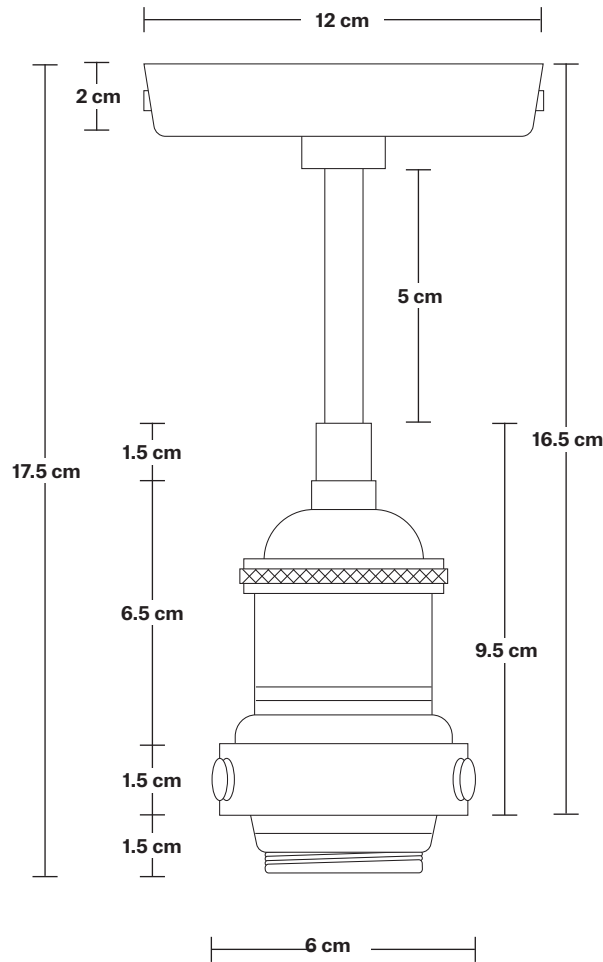

### DIMENSIONS

**H:** 24 cm x **W:** 14 cm x **D:** 14 cm

**Shade Diameter:** 14 cm / 5.5"

**Shade Height:** 14.4 cm / 5.7"

**Holder Diameter:** 6 cm / 2.4"

**Holder Height:** 18 cm / 7.1"

**Ceiling Rose Diameter:** 12 cm / 4.7"

**Ceiling Rose Height:** 2 cm / 0.8"

INDUSTVILLE

### DIMENSIONS

**H:** 17.5 cm x **W:** 12 cm x **D:** 12 cm

**Holder Diameter:** 12 cm / 4.7"

**Holder Height:** 17.5 cm / 6.9"

**Ceiling Rose Diameter:** 12 cm / 4.9"

**Ceiling Rose Height:** 2 cm / 0.78"

## Opal Glass Shoolhouse - 5.5 Inch

SPECIFICATIONS	INFORMATION	DIMENSIONS
<p>We meet all UK and EU lighting and safety regulations.</p> <p>Our products are hand finished to ensure an authentic vintage look and therefore they may vary slightly from those shown in the images.</p> <p><b>Bulb Required:</b> Standard screw (E27) fitting, max 40W.</p> <p><b>Shade Weight:</b> 0.6 kg</p>	<p><b>Product Code:</b> OGL-SH5-W-SO</p> <p><b>Finishes:</b> White.</p>	<p><b>H:</b> 14.4 cm x <b>W:</b> 14cm x <b>D:</b> 14 cm</p> <p><b>Shade Diameter:</b> 14 cm / 5.5"</p> <p><b>Shade Height:</b> 14.4 cm / 5.7"</p>