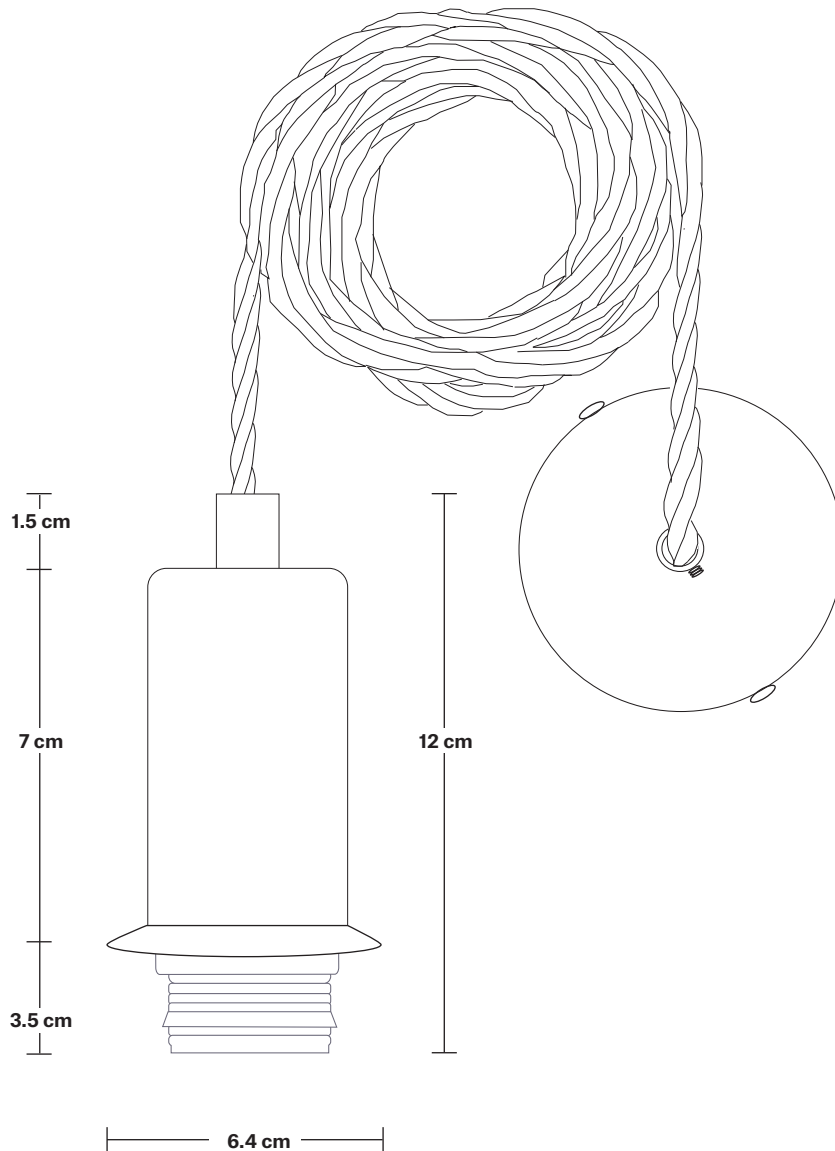

Bulb required: Standard screw (E27) fitting, max 40W.

Shade Weight: 1.1 kg

Holder Weight: 0.27 kg

Maximum Weight: 1.86 kg

INFORMATION

Product Code: SL-OGL-SHP5

Finishes: White.

Ready to be installed, installation required.

Shade Diameter: 14 cm / 5.5"

Shade Height: 14.4 cm / 5.7"

Holder Diameter: 4 cm / 1.6"

Holder Height: 10 cm / 3.9"

Ceiling Rose Diameter: 8 cm / 3.1"

Ceiling Rose Height: 2 cm / 0.8"

INDUSTVILLE

Sleek Edison Cord Set ES E27 Bulb Holder - Ring & Fabric Flex

Flex: 1m Black Twisted Fabric Flex.

Ceiling Rose: Brass, Pewter, Copper..

DIMENSIONS

H: 112 cm x **W:** 8 cm x **D:** 8 cm

Holder Diameter: 6.4 cm / 2.5"

Holder Height: 12 cm / 4.7"

Ceiling Rose Diameter: 8 cm / 3"

Ceiling Rose Height: 4 cm / 1.5"

Opal Glass Shoolhouse - 5.5 Inch

SPECIFICATIONS	INFORMATION	DIMENSIONS
<p>We meet all UK and EU lighting and safety regulations.</p>	<p>Product Code: OGL-SH5-W-SO</p>	<p>H: 14.4 cm x W: 14cm x D: 14 cm</p>
<p>Our products are hand finished to ensure an authentic vintage look and therefore they may vary slightly from those shown in the images.</p>	<p>Finishes: White.</p>	<p>Shade Diameter: 14 cm / 5.5"</p>
<p>Bulb Required: Standard screw (E27) fitting, max 40W.</p>		<p>Shade Height: 14.4 cm / 5.7"</p>
<p>Shade Weight: 0.6 kg</p>		