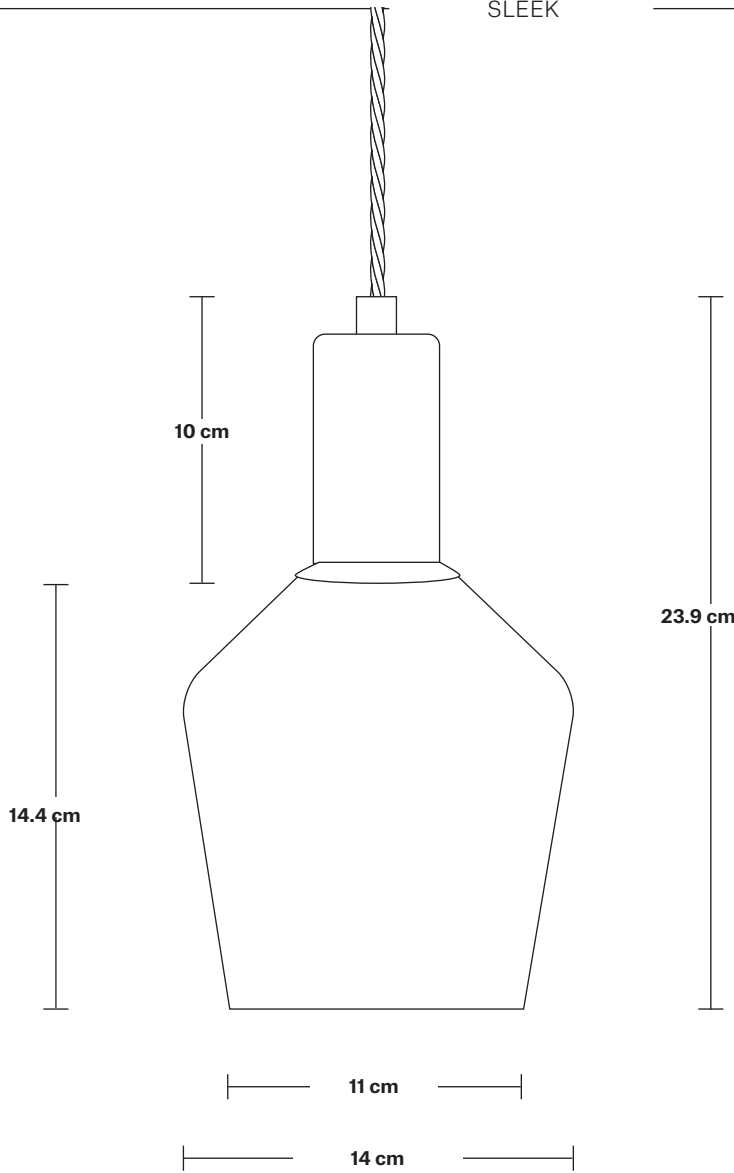

SLEEK

Sleek Opal Glass Schoolhouse Pendant Light - 5.5 Inch

SPECIFICATIONS

We meet all UK and EU lighting and safety regulations.

Our products are hand finished to ensure an authentic vintage look and therefore they may vary slightly from those shown in the images.

Bulb required: Standard screw (E27) fitting, max 40W.

Shade Weight: 1.1 kg

Holder Weight: 0.27 kg

Maximum Weight: 1.86 kg

INFORMATION

Product Code: SL-OGL-SHP5

Finishes: White.

Ready to be installed, installation required.

Wall mount screws not included.

Flex: 1m Black Round Fabric Flex.

Ceiling rose: Brass, Pewter, Copper, Black.

Holder Finishes: Brass, Pewter, Copper, Black.

DIMENSIONS

H: 23.9 cm x **W:** 14 cm x **D:** 14 cm

Shade Diameter: 14 cm / 5.5"

Shade Height: 14.4 cm / 5.7"

Holder Diameter: 4 cm / 1.6"

Holder Height: 10 cm / 3.9"

Ceiling Rose Diameter: 8 cm / 3.1"

Ceiling Rose Height: 2 cm / 0.8"

INDUSTVILLE