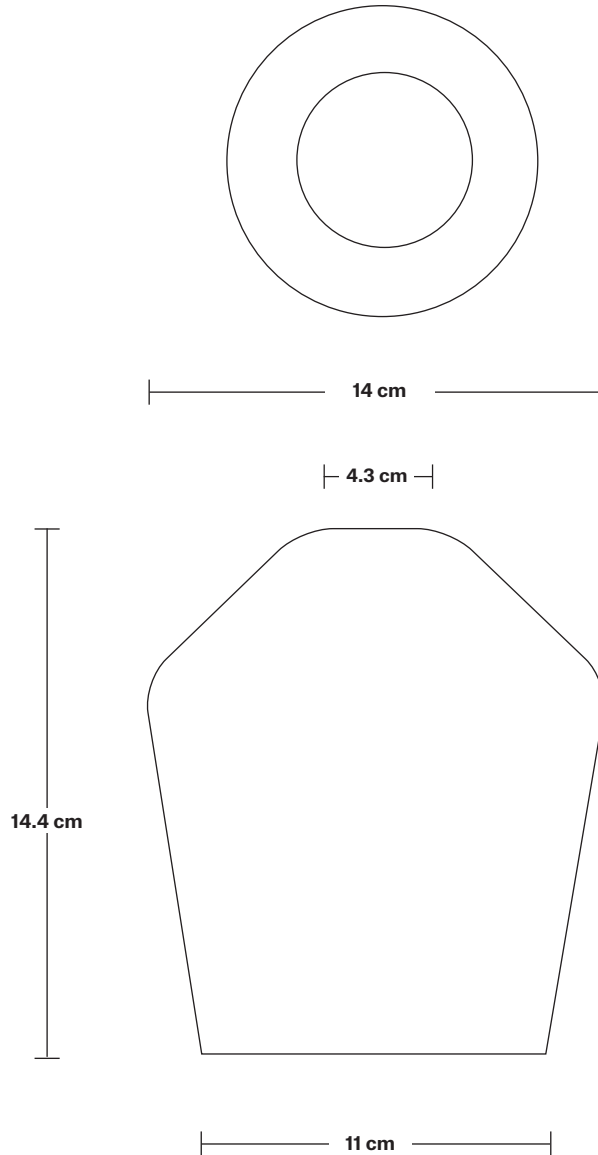

Bulb required: Standard screw (E27) fitting, max 40W.

Shade Weight: 1.1 kg

Holder Weight: 0.27 kg

Maximum Weight: 1.86 kg

INFORMATION

Product Code: SL-OGL-SHP5

Finishes: White.

Ready to be installed, installation required.

Shade Diameter: 14 cm / 5.5"

Shade Height: 14.4 cm / 5.7"

Holder Diameter: 4 cm / 1.6"

Holder Height: 10 cm / 3.9"

Ceiling Rose Diameter: 8 cm / 3.1"

Ceiling Rose Height: 2 cm / 0.8"

INDUSTVILLE

Sleek Edison Cord Set ES E27 Bulb Holder - Ring & Fabric Flex

Flex: 1m Black Twisted Fabric Flex.

Ceiling Rose: Brass, Pewter, Copper..

DIMENSIONS

H: 112 cm x **W:** 8 cm x **D:** 8 cm

Holder Diameter: 6.4 cm / 2.5"

Holder Height: 12 cm / 4.7"

Ceiling Rose Diameter: 8 cm / 3"

Ceiling Rose Height: 4 cm / 1.5"

Opal Glass Shoolhouse - 5.5 Inch

SPECIFICATIONS	INFORMATION	DIMENSIONS
<p>We meet all UK and EU lighting and safety regulations.</p>	<p>Product Code: OGL-SH5-W-SO</p>	<p>H: 14.4 cm x W: 14cm x D: 14 cm</p>
<p>Our products are hand finished to ensure an authentic vintage look and therefore they may vary slightly from those shown in the images.</p>	<p>Finishes: White.</p>	<p>Shade Diameter: 14 cm / 5.5"</p>
<p>Bulb Required: Standard screw (E27) fitting, max 40W.</p>		<p>Shade Height: 14.4 cm / 5.7"</p>
<p>Shade Weight: 0.6 kg</p>		