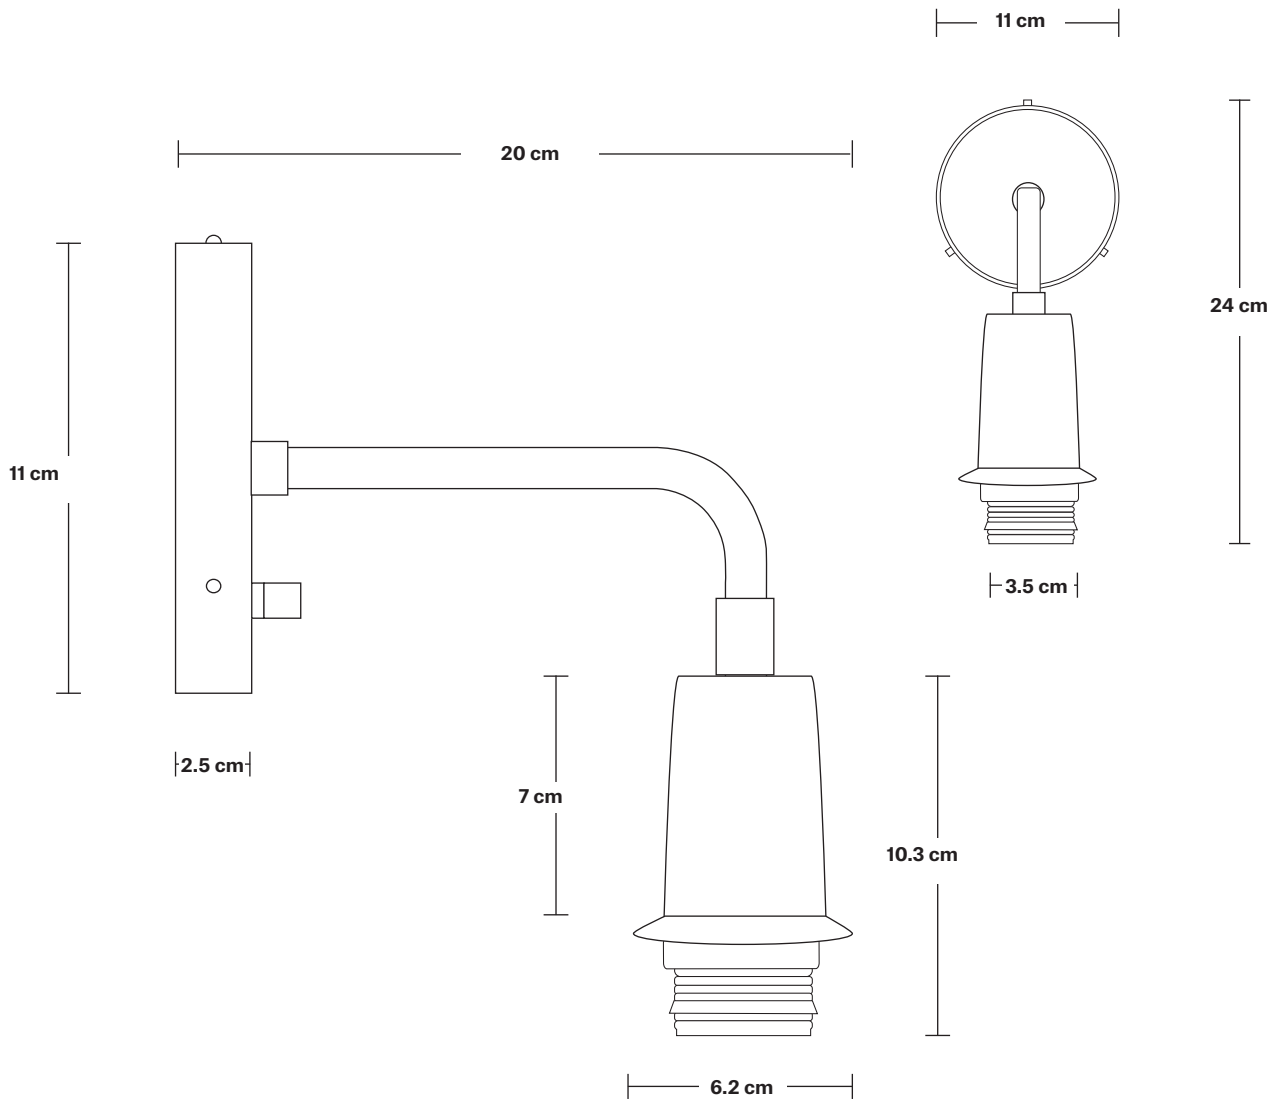

### DIMENSIONS

**H:** 35.6 cm x **W:** 14 cm x **D:** 26.6 cm

**Shade Diameter:** 14 cm / 5.5"

**Shade Height:** 14.4 cm / 5.7"

**Holder Diameter:** 3.5 cm / 1.3"

**Holder Height:** 10.3 cm / 4"

**Ceiling Rose Diameter:** 11 cm / 4.3"

**Ceiling Rose Height:** 2.5 cm / 0.98"

INDUSTVILLE

### DIMENSIONS

**H:** 24 cm x **W:** 21 cm x **D:** 11 cm

**Holder Width:** 20 cm / 7.9"

**Holder Diameter:** 6.2 cm / 2.4"

**Holder Height:** 24 cm / 9.4"

**Ceiling Rose Diameter:** 11 cm / 4.3"

**Ceiling Rose Height:** 2.5 cm / 0.98"

## Opal Glass Shoolhouse - 5.5 Inch

SPECIFICATIONS	INFORMATION	DIMENSIONS
<p>We meet all UK and EU lighting and safety regulations.</p> <p>Our products are hand finished to ensure an authentic vintage look and therefore they may vary slightly from those shown in the images.</p> <p><b>Bulb Required:</b> Standard screw (E27) fitting, max 40W.</p> <p><b>Shade Weight:</b> 0.6 kg</p>	<p><b>Product Code:</b> OGL-SH5-W-SO</p> <p><b>Finishes:</b> White.</p>	<p><b>H:</b> 14.4 cm x <b>W:</b> 14cm x <b>D:</b> 14 cm</p> <p><b>Shade Diameter:</b> 14 cm / 5.5"</p> <p><b>Shade Height:</b> 14.4 cm / 5.7"</p>