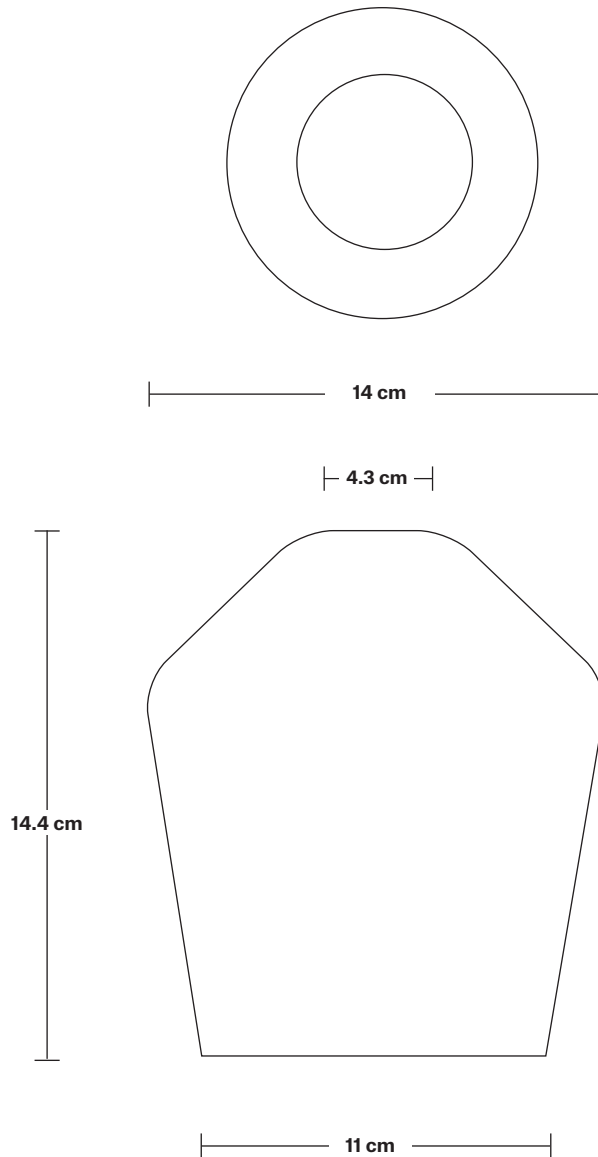

### DIMENSIONS

**H:** 35.6 cm x **W:** 14 cm x **D:** 26.6 cm

**Shade Diameter:** 14 cm / 5.5"

**Shade Height:** 14.4 cm / 5.7"

**Holder Diameter:** 3.5 cm / 1.3"

**Holder Height:** 10.3 cm / 4"

**Ceiling Rose Diameter:** 11 cm / 4.3"

**Ceiling Rose Height:** 2.5 cm / 0.98"

INDUSTVILLE

### DIMENSIONS

**H:** 24 cm x **W:** 21 cm x **D:** 11 cm

**Holder Width:** 20 cm / 7.9"

**Holder Diameter:** 6.2 cm / 2.4"

**Holder Height:** 24 cm / 9.4"

**Ceiling Rose Diameter:** 11 cm / 4.3"

**Ceiling Rose Height:** 2.5 cm / 0.98"

## Opal Glass Shoolhouse - 5.5 Inch

SPECIFICATIONS	INFORMATION	DIMENSIONS
<p>We meet all UK and EU lighting and safety regulations.</p> <p>Our products are hand finished to ensure an authentic vintage look and therefore they may vary slightly from those shown in the images.</p> <p><b>Bulb Required:</b> Standard screw (E27) fitting, max 40W.</p> <p><b>Shade Weight:</b> 0.6 kg</p>	<p><b>Product Code:</b> OGL-SH5-W-SO</p> <p><b>Finishes:</b> White.</p>	<p><b>H:</b> 14.4 cm x <b>W:</b> 14cm x <b>D:</b> 14 cm</p> <p><b>Shade Diameter:</b> 14 cm / 5.5"</p> <p><b>Shade Height:</b> 14.4 cm / 5.7"</p>