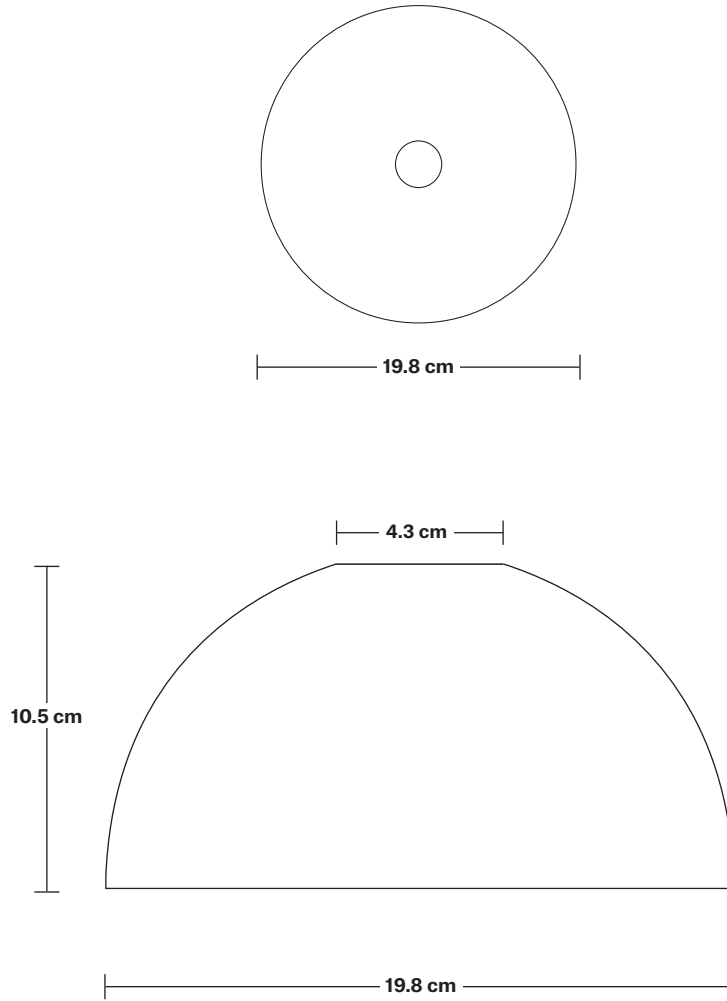

Wall mount screws not included.

Flex: 2m Black Twisted Fabric Flex.

Ceiling rose: Pewter.

Holder Finishes: Brass, Pewter.

DIMENSIONS

H: 219.3 cm x **W:** 71.8 cm x **D:** 19.8 cm

Shade Diameter: 19.8 cm / 7.8"

Shade Height: 10.5 cm / 4.13"

Holder Diameter: 9.5 cm / 3.7"

Holder Height: 6 cm / 2.4"

Ceiling Rose Width: 12 cm / 4.7"

Ceiling Rose Depth: 61 cm / 24"

Ceiling Rose Height: 3 cm / 1.8"

Rectangular Ceiling Rose - 3 Outlet - Pewter

| SPECIFICATIONS | INFORMATION | DIMENSIONS |
|--|--|---|
| <p>We meet all UK and EU lighting and safety regulations.</p> | <p>Product Code: RE-CR30-P</p> | <p>H: 3 cm x W: 12 cm x D: 61 cm</p> |
| <p>Our products are hand finished to ensure an authentic vintage look and therefore they may vary slightly from those shown in the images.</p> | <p>Finishes: Pewter.</p> | <p>Ceiling Rose Width: 12 cm / 4.7"</p> |
| <p>Weight: 1.25 kg</p> | <p>Ready to be installed, installation required.</p> | <p>Ceiling Rose Depth: 61 cm / 24"</p> |
| | <p>Wall mount screws not included.</p> | <p>Ceiling Rose Height: 3 cm / 1.8"</p> |

Opal Glass Dome - 8 Inch

| SPECIFICATIONS | INFORMATION | DIMENSIONS |
|--|---|--|
| <p>We meet all UK and EU lighting and safety regulations.</p> | <p>Product Code: OGL-D8-W-SO</p> | <p>H: 10.5 cm x W: 19.8 cm x D: 19.8 cm</p> |
| <p>Our products are hand finished to ensure an authentic vintage look and therefore they may vary slightly from those shown in the images.</p> | <p>Finishes: White.</p> | <p>Shade Diameter: 19.8 cm / 7.5"</p> |
| <p>Bulb Required: Standard screw (E27) fitting, max 40W.</p> | | <p>Shade Height: 10.5 cm / 4.13"</p> |
| <p>Shade Weight: 0.84 kg</p> | | |