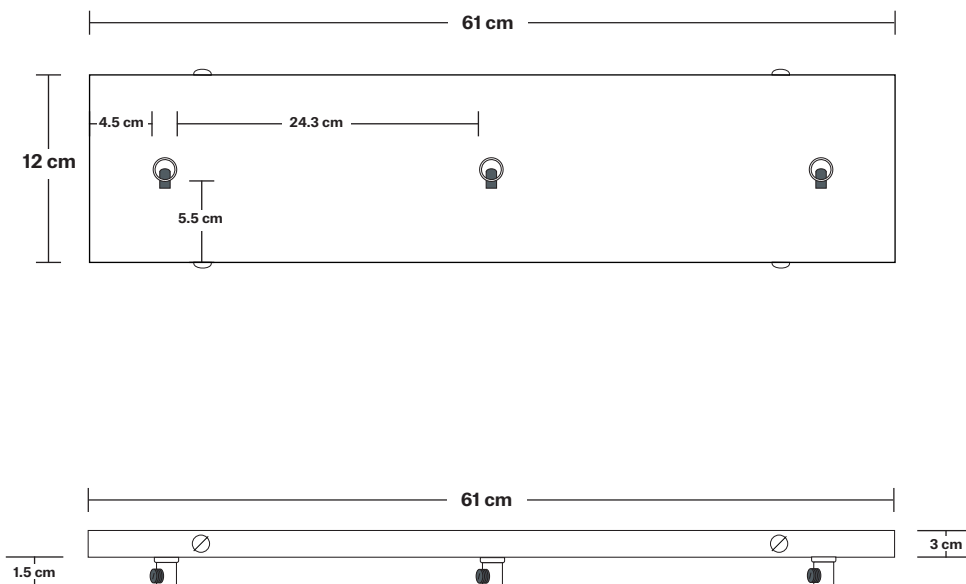

Shade Height: 10.5 cm / 4.13"

Holder Diameter: 9.5 cm / 3.7"

Holder Height: 6 cm / 2.4"

Ceiling Rose Width: 12 cm / 4.7"

Ceiling Rose Depth: 61 cm / 24"

Ceiling Rose Height: 3 cm / 1.8"

Rectangular Ceiling Rose - 3 Outlet - Pewter

| SPECIFICATIONS | INFORMATION | DIMENSIONS |
|--|--|---|
| <p>We meet all UK and EU lighting and safety regulations.</p> | <p>Product Code: RE-CR30-P</p> | <p>H: 3 cm x W: 12 cm x D: 61 cm</p> |
| <p>Our products are hand finished to ensure an authentic vintage look and therefore they may vary slightly from those shown in the images.</p> | <p>Finishes: Pewter.</p> | <p>Ceiling Rose Width: 12 cm / 4.7"</p> |
| <p>Weight: 1.25 kg</p> | <p>Ready to be installed, installation required.</p> | <p>Ceiling Rose Depth: 61 cm / 24"</p> |
| | <p>Wall mount screws not included.</p> | <p>Ceiling Rose Height: 3 cm / 1.8"</p> |

Opal Glass Dome - 8 Inch

| SPECIFICATIONS | INFORMATION | DIMENSIONS |
|--|---|--|
| <p>We meet all UK and EU lighting and safety regulations.</p> | <p>Product Code: OGL-D8-W-SO</p> | <p>H: 10.5 cm x W: 19.8 cm x D: 19.8 cm</p> |
| <p>Our products are hand finished to ensure an authentic vintage look and therefore they may vary slightly from those shown in the images.</p> | <p>Finishes: White.</p> | <p>Shade Diameter: 19.8 cm / 7.5"</p> |
| <p>Bulb Required: Standard screw (E27) fitting, max 40W.</p> | | <p>Shade Height: 10.5 cm / 4.13"</p> |
| <p>Shade Weight: 0.84 kg</p> | | |