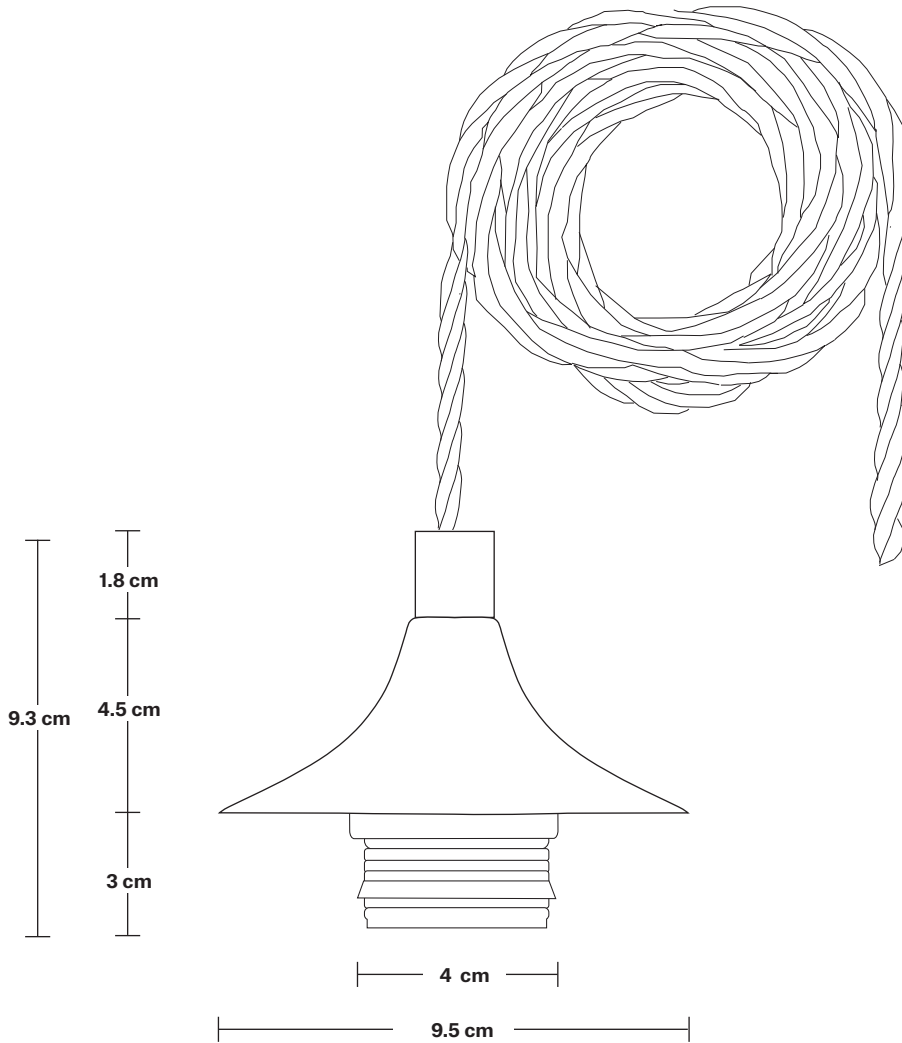

Shade Height: 10.5 cm / 4.13"

Holder Diameter: 9.5 cm / 3.7"

Holder Height: 6 cm / 2.4"

Ceiling Rose Width: 12 cm / 4.7"

Ceiling Rose Depth: 61 cm / 24"

Ceiling Rose Height: 3 cm / 1.8"

Rectangular Ceiling Rose - 3 Outlet - Pewter

| SPECIFICATIONS | INFORMATION | DIMENSIONS |
|--|--|---|
| <p>We meet all UK and EU lighting and safety regulations.</p> | <p>Product Code: RE-CR30-P</p> | <p>H: 3 cm x W: 12 cm x D: 61 cm</p> |
| <p>Our products are hand finished to ensure an authentic vintage look and therefore they may vary slightly from those shown in the images.</p> | <p>Finishes: Pewter.</p> | <p>Ceiling Rose Width: 12 cm / 4.7"</p> |
| <p>Weight: 1.25 kg</p> | <p>Ready to be installed, installation required.</p> | <p>Ceiling Rose Depth: 61 cm / 24"</p> |
| | <p>Wall mount screws not included.</p> | <p>Ceiling Rose Height: 3 cm / 1.8"</p> |

Opal Glass Dome - 8 Inch

| SPECIFICATIONS | INFORMATION | DIMENSIONS |
|--|---|--|
| <p>We meet all UK and EU lighting and safety regulations.</p> | <p>Product Code: OGL-D8-W-SO</p> | <p>H: 10.5 cm x W: 19.8 cm x D: 19.8 cm</p> |
| <p>Our products are hand finished to ensure an authentic vintage look and therefore they may vary slightly from those shown in the images.</p> | <p>Finishes: White.</p> | <p>Shade Diameter: 19.8 cm / 7.5"</p> |
| <p>Bulb Required: Standard screw (E27) fitting, max 40W.</p> | | <p>Shade Height: 10.5 cm / 4.13"</p> |
| <p>Shade Weight: 0.84 kg</p> | | |