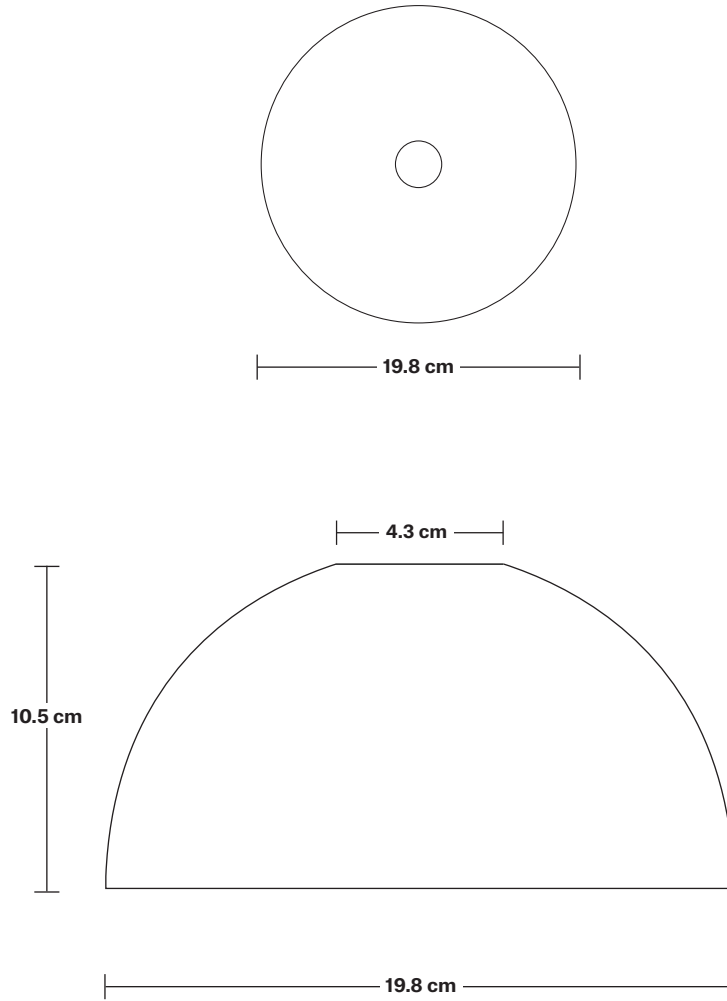

### DIMENSIONS

**H:** 235 cm x **W:** 71.8 cm x **D:** 19.8 cm

**Shade Diameter:** 19.8 cm / 7.8"

**Shade Height:** 10.5 cm / 4.13"

**Holder Diameter:** 6.3 cm / 2.5"

**Holder Height:** 23.5 cm / 9.3"

**Ceiling Rose Width:** 12 cm / 4.7"

### DIMENSIONS

**H:** 3 cm x **W:** 12 cm x **D:** 61 cm

**Ceiling Rose Width:** 12 cm / 4.7"

**Ceiling Rose Depth:** 61 cm / 24"

**Ceiling Rose Height:** 3 cm / 1.2"

## Opal Glass Dome - 8 Inch

SPECIFICATIONS	INFORMATION	DIMENSIONS
<p>We meet all UK and EU lighting and safety regulations.</p> <p>Our products are hand finished to ensure an authentic vintage look and therefore they may vary slightly from those shown in the images.</p> <p><b>Bulb Required:</b> Standard screw (E27) fitting, max 40W.</p> <p><b>Shade Weight:</b> 0.84 kg</p>	<p><b>Product Code:</b> OGL-D8-W-SO</p> <p><b>Finishes:</b> White.</p>	<p><b>H:</b> 10.5 cm x <b>W:</b> 19.8 cm x <b>D:</b> 19.8 cm</p> <p><b>Shade Diameter:</b> 19.8 cm / 7.5"</p> <p><b>Shade Height:</b> 10.5 cm / 4.13"</p>