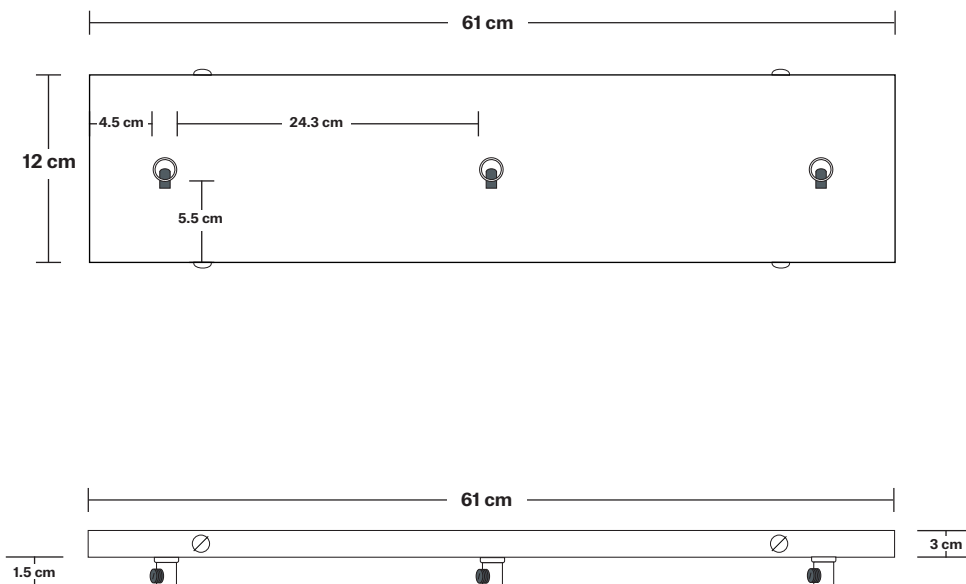

Rectangular Ceiling Rose - 3 Outlet - Pewter

SPECIFICATIONS	INFORMATION	DIMENSIONS
We meet all UK and EU lighting and safety regulations.	Product Code: RE-CR30-P	H: 3 cm x W: 12 cm x D: 61 cm
Our products are hand finished to ensure an authentic vintage look and therefore they may vary slightly from those shown in the images.	Finishes: Pewter.	Ceiling Rose Width: 12 cm / 4.7"
Weight: 1.25 kg	Ready to be installed, installation required.	Ceiling Rose Depth: 61 cm / 24"
	Wall mount screws not included.	Ceiling Rose Height: 3 cm / 1.8"