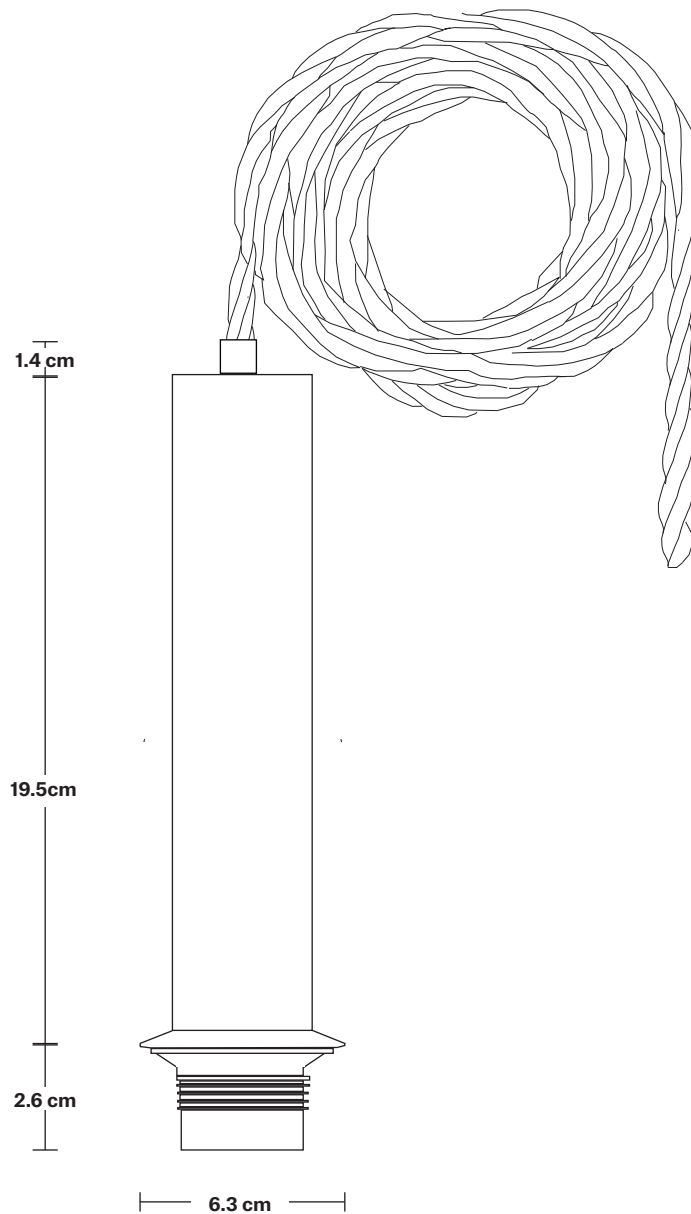

### DIMENSIONS

**H:** 235 cm x **W:** 71.8 cm x **D:** 19.8 cm

**Shade Diameter:** 19.8 cm / 7.8"

**Shade Height:** 10.5 cm / 4.13"

**Holder Diameter:** 6.3 cm / 2.5"

**Holder Height:** 23.5 cm / 9.3"

**Ceiling Rose Width:** 12 cm / 4.7"

### DIMENSIONS

**H:** 3 cm x **W:** 12 cm x **D:** 61 cm

**Ceiling Rose Width:** 12 cm / 4.7"

**Ceiling Rose Depth:** 61 cm / 24"

**Ceiling Rose Height:** 3 cm / 1.2"

## Opal Glass Dome - 8 Inch

SPECIFICATIONS	INFORMATION	DIMENSIONS
<p>We meet all UK and EU lighting and safety regulations.</p> <p>Our products are hand finished to ensure an authentic vintage look and therefore they may vary slightly from those shown in the images.</p> <p><b>Bulb Required:</b> Standard screw (E27) fitting, max 40W.</p> <p><b>Shade Weight:</b> 0.84 kg</p>	<p><b>Product Code:</b> OGL-D8-W-SO</p> <p><b>Finishes:</b> White.</p>	<p><b>H:</b> 10.5 cm x <b>W:</b> 19.8 cm x <b>D:</b> 19.8 cm</p> <p><b>Shade Diameter:</b> 19.8 cm / 7.5"</p> <p><b>Shade Height:</b> 10.5 cm / 4.13"</p>