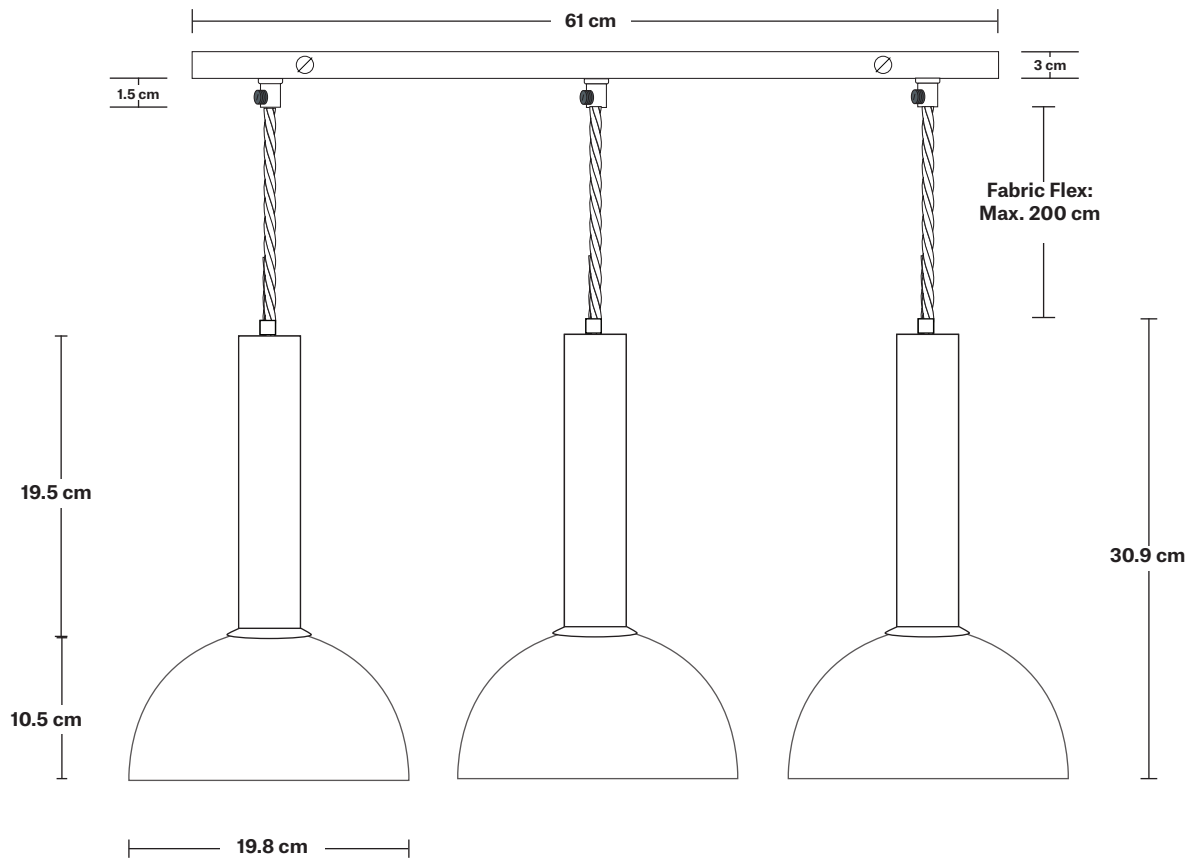

### DIMENSIONS

**H:** 235 cm x **W:** 71.8 cm x **D:** 19.8 cm

**Shade Diameter:** 19.8 cm / 7.8"

**Shade Height:** 10.5 cm / 4.13"

**Holder Diameter:** 6.3 cm / 2.5"

**Holder Height:** 23.5 cm / 9.3"

**Ceiling Rose Width:** 12 cm / 4.7"

**Ceiling Rose Depth:** 61 cm / 24"

**Ceiling Rose Height:** 3 cm / 1.8"

INDUSTVILLE

# Rectangular Ceiling Rose - 3 Outlet - Pewter

SPECIFICATIONS	INFORMATION	DIMENSIONS
<p>We meet all UK and EU lighting and safety regulations.</p>	<p><b>Product Code:</b> RE-CR30-P</p>	<p><b>H:</b> 3 cm x <b>W:</b> 12 cm x <b>D:</b> 61 cm</p>
<p>Our products are hand finished to ensure an authentic vintage look and therefore they may vary slightly from those shown in the images.</p>	<p><b>Finishes:</b> Pewter.</p>	<p><b>Ceiling Rose Width:</b> 12 cm / 4.7"</p>
<p><b>Weight:</b> 1.25 kg</p>	<p>Ready to be installed, installation required.</p>	<p><b>Ceiling Rose Depth:</b> 61 cm / 24"</p>
	<p>Wall mount screws not included.</p>	<p><b>Ceiling Rose Height:</b> 3 cm / 1.8"</p>