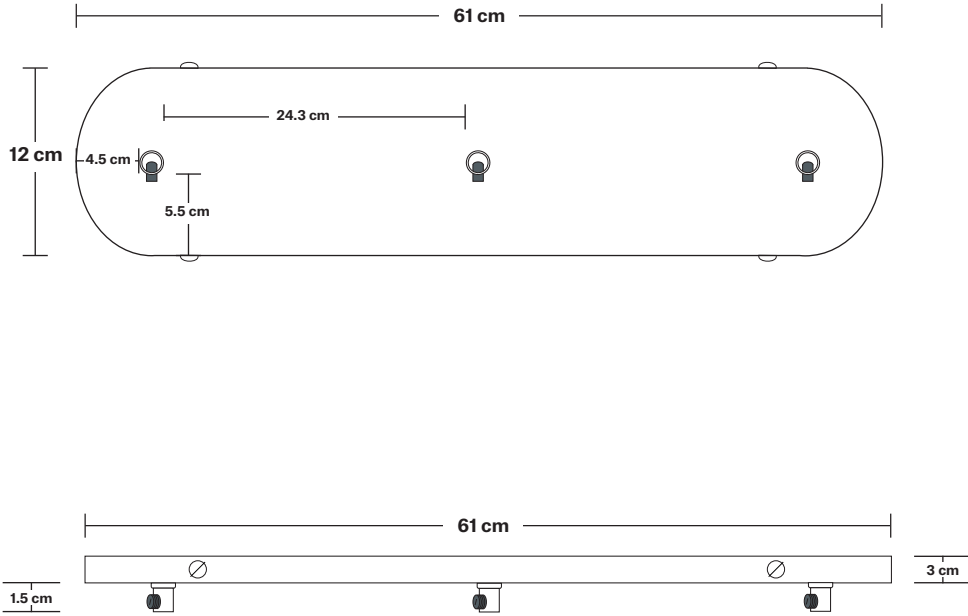

SPECIFICATIONS	INFORMATION	DIMENSIONS
<p>We meet all UK and EU lighting and safety regulations.</p>	<p>Product Code: RE-CR30-P</p>	<p>H: 3 cm x W: 12 cm x D: 61 cm</p>
<p>Our products are hand finished to ensure an authentic vintage look and therefore they may vary slightly from those shown in the images.</p>	<p>Finishes: Pewter.</p>	<p>Ceiling Rose Width: 12 cm / 4.7"</p>
<p>Weight: 1.25 kg</p>	<p>Ready to be installed, installation required.</p>	<p>Ceiling Rose Depth: 61 cm / 24"</p>
	<p>Wall mount screws not included.</p>	<p>Ceiling Rose Height: 3 cm / 1.8"</p>

Holder Diameter: 4 cm / 1.6"

Holder Height: 10 cm / 3.9"

Ceiling Rose Width: 12 cm / 4.7"

Ceiling Rose Depth: 61 cm / 24"

Ceiling Rose Height: 3 cm / 1.8"

INDUSTVILLE

Rectangular Oval Ceiling Rose - 3 Outlet - Pewter

Ceiling Rose Width: 12 cm / 4.7"

Ceiling Rose Depth: 61 cm / 24"

Ceiling Rose Height: 3 cm / 1.2"

Sleek Edison Cord Set ES E27 Bulb Holder - Fabric Flex - 2m - Without Ceiling Rose

SPECIFICATIONS

We meet all UK and EU lighting and safety regulations.

Holder Diameter: 4 cm / 1.6"

Holder Height: 9.6 cm / 3.8"

Opal Glass Shoolhouse - 5.5 Inch

SPECIFICATIONS	INFORMATION	DIMENSIONS
<p>We meet all UK and EU lighting and safety regulations.</p>	<p>Product Code: OGL-SH5-W-SO</p>	<p>H: 14.4 cm x W: 14cm x D: 14 cm</p>
<p>Our products are hand finished to ensure an authentic vintage look and therefore they may vary slightly from those shown in the images.</p>	<p>Finishes: White.</p>	<p>Shade Diameter: 14 cm / 5.5"</p>
<p>Bulb Required: Standard screw (E27) fitting, max 40W.</p>		<p>Shade Height: 14.4 cm / 5.7"</p>
<p>Shade Weight: 0.6 kg</p>		