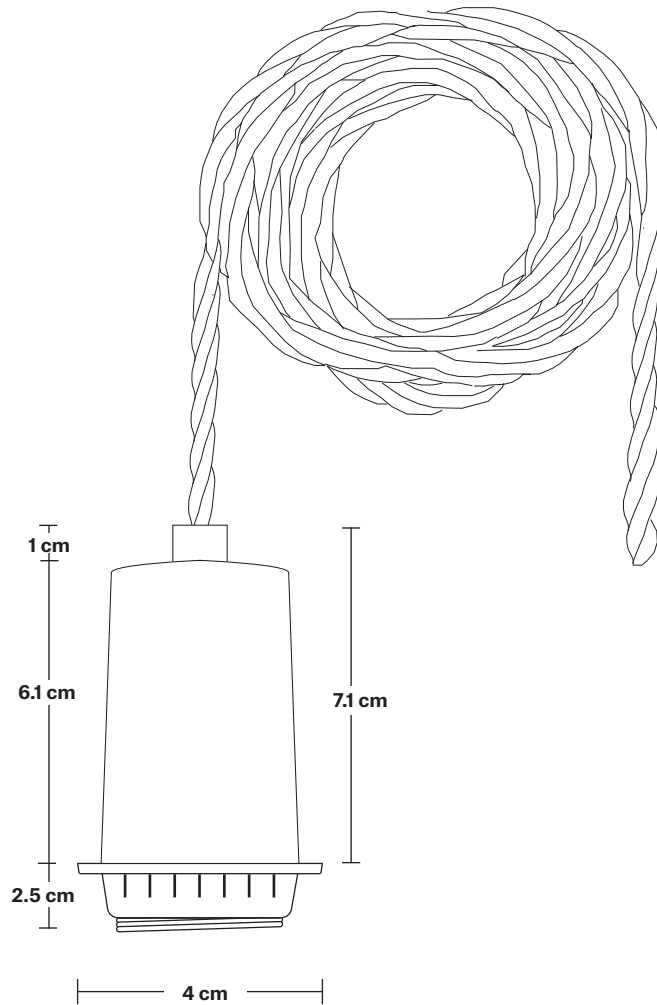

Holder Diameter: 4 cm / 1.6"

Holder Height: 10 cm / 3.9"

Ceiling Rose Width: 12 cm / 4.7"

Ceiling Rose Depth: 61 cm / 24"

Ceiling Rose Height: 3 cm / 1.8"

INDUSTVILLE

Rectangular Oval Ceiling Rose - 3 Outlet - Pewter

Weight: 1.15 kg

INFORMATION

Product Code: RE-O-CR30-P

Finishes: Pewter.

Ready to be installed, installation required.

Wall mount screws not included.

DIMENSIONS

H: 3 cm x **W:** 12 cm x **D:** 61 cm

Ceiling Rose Width: 12 cm / 4.7"

Ceiling Rose Depth: 61 cm / 24"

Ceiling Rose Height: 3 cm / 1.2"

Sleek Edison Cord Set ES E27 Bulb Holder - Fabric Flex - 2m - Without Ceiling Rose

SPECIFICATIONS

We meet all UK and EU lighting and safety regulations.

Holder Diameter: 4 cm / 1.6"

Holder Height: 9.6 cm / 3.8"

Opal Glass Shoolhouse - 5.5 Inch

SPECIFICATIONS	INFORMATION	DIMENSIONS
<p>We meet all UK and EU lighting and safety regulations.</p>	<p>Product Code: OGL-SH5-W-SO</p>	<p>H: 14.4 cm x W: 14cm x D: 14 cm</p>
<p>Our products are hand finished to ensure an authentic vintage look and therefore they may vary slightly from those shown in the images.</p>	<p>Finishes: White.</p>	<p>Shade Diameter: 14 cm / 5.5"</p>
<p>Bulb Required: Standard screw (E27) fitting, max 40W.</p>		<p>Shade Height: 14.4 cm / 5.7"</p>
<p>Shade Weight: 0.6 kg</p>		