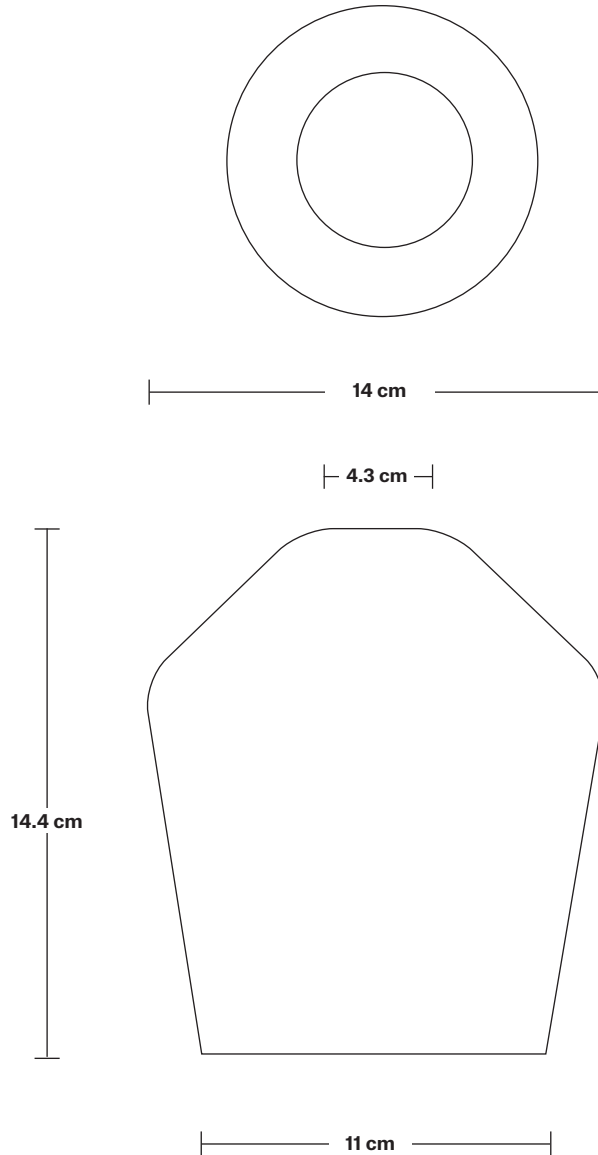

SPECIFICATIONS	INFORMATION	DIMENSIONS
<p>We meet all UK and EU lighting and safety regulations.</p>	<p>Product Code: RE-CR30-P</p>	<p>H: 3 cm x W: 12 cm x D: 61 cm</p>
<p>Our products are hand finished to ensure an authentic vintage look and therefore they may vary slightly from those shown in the images.</p>	<p>Finishes: Pewter.</p>	<p>Ceiling Rose Width: 12 cm / 4.7"</p>
<p>Weight: 1.25 kg</p>	<p>Ready to be installed, installation required.</p>	<p>Ceiling Rose Depth: 61 cm / 24"</p>
	<p>Wall mount screws not included.</p>	<p>Ceiling Rose Height: 3 cm / 1.8"</p>

Holder Diameter: 4 cm / 1.6"

Holder Height: 10 cm / 3.9"

Ceiling Rose Width: 12 cm / 4.7"

Ceiling Rose Depth: 61 cm / 24"

Ceiling Rose Height: 3 cm / 1.8"

INDUSTVILLE

Rectangular Oval Ceiling Rose - 3 Outlet - Pewter

Ceiling Rose Width: 12 cm / 4.7"

Ceiling Rose Depth: 61 cm / 24"

Ceiling Rose Height: 3 cm / 1.2"

Sleek Edison Cord Set ES E27 Bulb Holder - Fabric Flex - 2m - Without Ceiling Rose

SPECIFICATIONS

We meet all UK and EU lighting and safety regulations.

Holder Diameter: 4 cm / 1.6"

Holder Height: 9.6 cm / 3.8"

Opal Glass Shoolhouse - 5.5 Inch

SPECIFICATIONS	INFORMATION	DIMENSIONS
<p>We meet all UK and EU lighting and safety regulations.</p>	<p>Product Code: OGL-SH5-W-SO</p>	<p>H: 14.4 cm x W: 14cm x D: 14 cm</p>
<p>Our products are hand finished to ensure an authentic vintage look and therefore they may vary slightly from those shown in the images.</p>	<p>Finishes: White.</p>	<p>Shade Diameter: 14 cm / 5.5"</p>
<p>Bulb Required: Standard screw (E27) fitting, max 40W.</p>		<p>Shade Height: 14.4 cm / 5.7"</p>
<p>Shade Weight: 0.6 kg</p>		