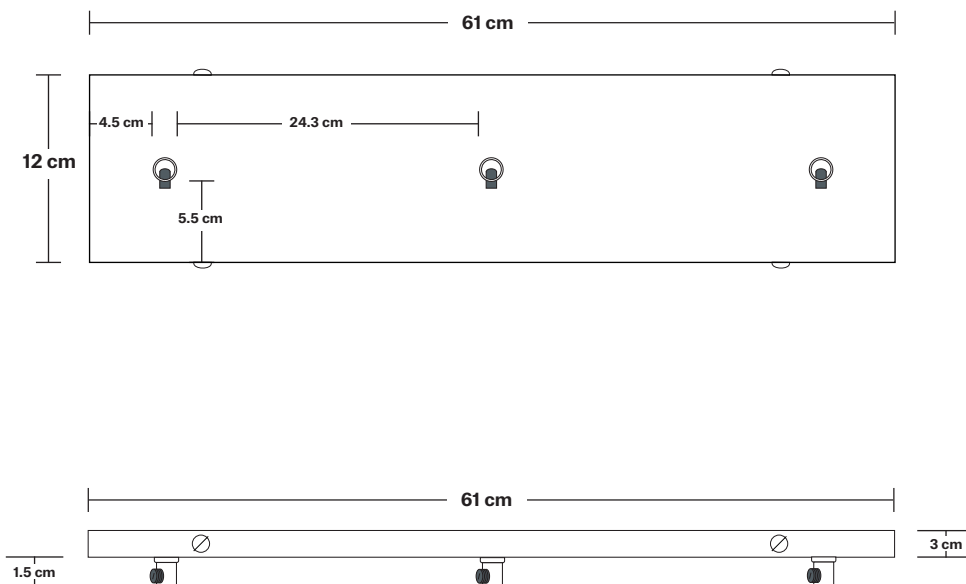

Bulb required: Standard screw (E27) fitting, max 40W.

Shade Weight: 0.59 kg

Holder Weight: 0.25 kg

Maximum Weight: 3.79 kg

INFORMATION

Product Code: SL-OGL-SH5-3WCL

Finishes: White.

Ready to be installed, installation required.

Holder Diameter: 4 cm / 1.6"

Holder Height: 10 cm / 3.9"

Ceiling Rose Width: 12 cm / 4.7"

Ceiling Rose Depth: 61 cm / 24"

Ceiling Rose Height: 3 cm / 1.8"

INDUSTVILLE

Rectangular Ceiling Rose - 3 Outlet - Pewter

SPECIFICATIONS	INFORMATION	DIMENSIONS
<p>We meet all UK and EU lighting and safety regulations.</p>	<p>Product Code: RE-CR30-P</p>	<p>H: 3 cm x W: 12 cm x D: 61 cm</p>
<p>Our products are hand finished to ensure an authentic vintage look and therefore they may vary slightly from those shown in the images.</p>	<p>Finishes: Pewter.</p>	<p>Ceiling Rose Width: 12 cm / 4.7"</p>
<p>Weight: 1.25 kg</p>	<p>Ready to be installed, installation required.</p>	<p>Ceiling Rose Depth: 61 cm / 24"</p>
	<p>Wall mount screws not included.</p>	<p>Ceiling Rose Height: 3 cm / 1.8"</p>

Holder Diameter: 4 cm / 1.6"

Holder Height: 9.6 cm / 3.8"

Opal Glass Shoolhouse - 5.5 Inch

SPECIFICATIONS	INFORMATION	DIMENSIONS
<p>We meet all UK and EU lighting and safety regulations.</p>	<p>Product Code: OGL-SH5-W-SO</p>	<p>H: 14.4 cm x W: 14cm x D: 14 cm</p>
<p>Our products are hand finished to ensure an authentic vintage look and therefore they may vary slightly from those shown in the images.</p>	<p>Finishes: White.</p>	<p>Shade Diameter: 14 cm / 5.5"</p>
<p>Bulb Required: Standard screw (E27) fitting, max 40W.</p>		<p>Shade Height: 14.4 cm / 5.7"</p>
<p>Shade Weight: 0.6 kg</p>		