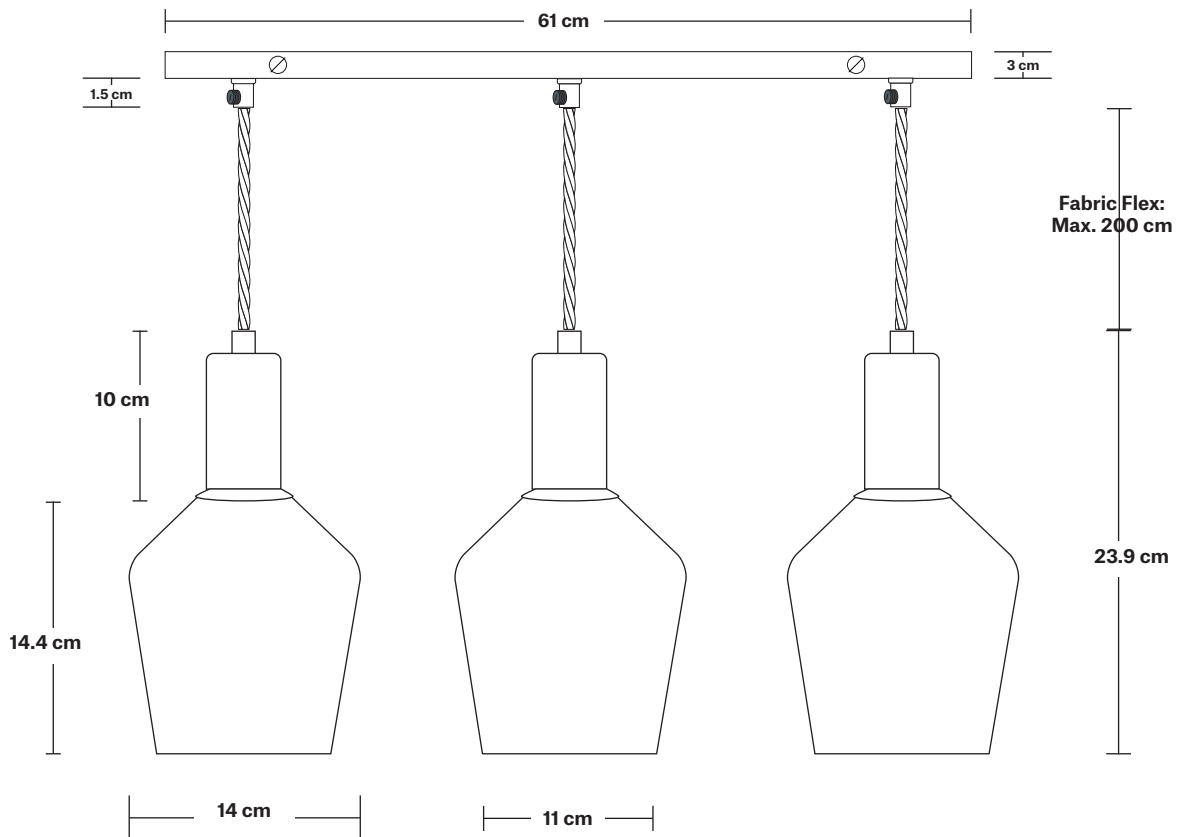

Wall mount screws not included.

Flex: 2m Black Twisted Fabric Flex.

Ceiling rose: Pewter.

Holder Finishes: Brass, Pewter.

DIMENSIONS

H: 226.9 cm x **W:** 66 cm x **D:** 14 cm

Shade Diameter: 14 cm / 5.5"

Shade Height: 14.4 cm / 5.7"

Holder Diameter: 4 cm / 1.6"

Holder Height: 10 cm / 3.9"

Ceiling Rose Width: 12 cm / 4.7"

Ceiling Rose Depth: 61 cm / 24"

Ceiling Rose Height: 3 cm / 1.8"

INDUSTVILLE

Rectangular Ceiling Rose - 3 Outlet - Pewter

SPECIFICATIONS	INFORMATION	DIMENSIONS
<p>We meet all UK and EU lighting and safety regulations.</p>	<p>Product Code: RE-CR30-P</p>	<p>H: 3 cm x W: 12 cm x D: 61 cm</p>
<p>Our products are hand finished to ensure an authentic vintage look and therefore they may vary slightly from those shown in the images.</p>	<p>Finishes: Pewter.</p>	<p>Ceiling Rose Width: 12 cm / 4.7"</p>
<p>Weight: 1.25 kg</p>	<p>Ready to be installed, installation required.</p>	<p>Ceiling Rose Depth: 61 cm / 24"</p>
	<p>Wall mount screws not included.</p>	<p>Ceiling Rose Height: 3 cm / 1.8"</p>

Holder Diameter: 4 cm / 1.6"

Holder Height: 9.6 cm / 3.8"

Opal Glass Shoolhouse - 5.5 Inch

SPECIFICATIONS	INFORMATION	DIMENSIONS
<p>We meet all UK and EU lighting and safety regulations.</p>	<p>Product Code: OGL-SH5-W-SO</p>	<p>H: 14.4 cm x W: 14cm x D: 14 cm</p>
<p>Our products are hand finished to ensure an authentic vintage look and therefore they may vary slightly from those shown in the images.</p>	<p>Finishes: White.</p>	<p>Shade Diameter: 14 cm / 5.5"</p>
<p>Bulb Required: Standard screw (E27) fitting, max 40W.</p>		<p>Shade Height: 14.4 cm / 5.7"</p>
<p>Shade Weight: 0.6 kg</p>		