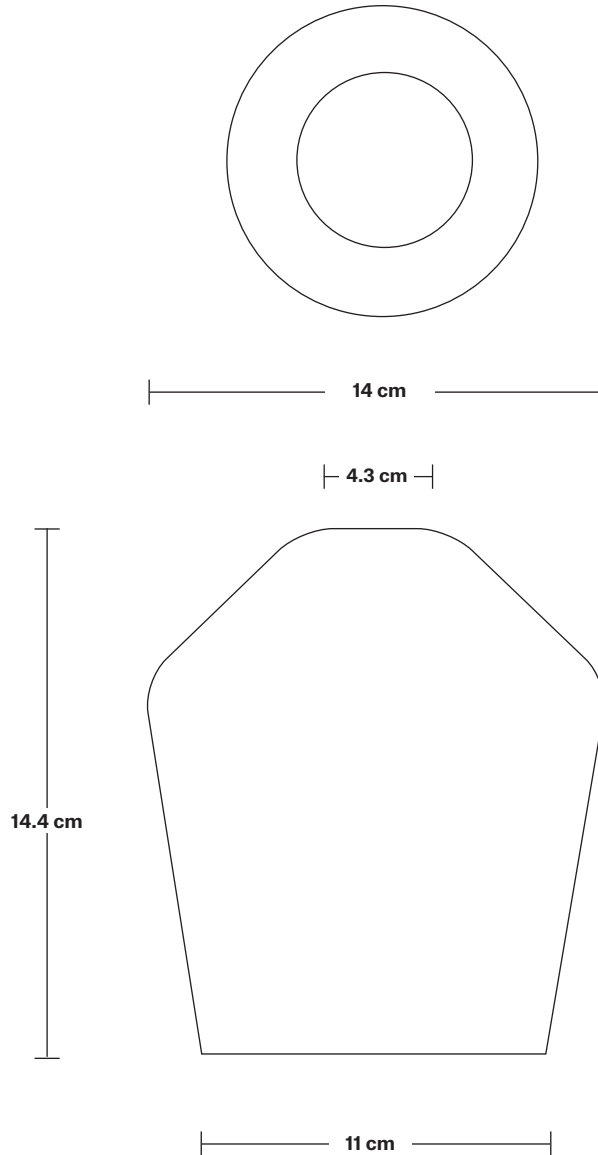

Holder Diameter: 6.3 cm / 2.5"

Holder Height: 23.5 cm / 9.3"

Ceiling Rose Width: 12 cm / 4.7"

Ceiling Rose Depth: 61 cm / 24"

Ceiling Rose Height: 3 cm / 1.8"

INDUSTVILLE

Rectangular Oval Ceiling Rose - 3 Outlet - Pewter

Ceiling Rose Width: 12 cm / 4.7"

Ceiling Rose Depth: 61 cm / 24"

Ceiling Rose Height: 3 cm / 1.2"

Sleek Cylinder Cord Set ES E27 Bulb Holder Brass ring - Fabric Flex - 2m - Without Ceiling Rose

SPECIFICATIONS	INFORMATION	DIMENSIONS
<p>We meet all UK and EU lighting and safety regulations.</p> <p>Our products are hand finished to ensure an authentic vintage look and therefore they may vary slightly from those shown in the images.</p> <p>Bulb required: Standard screw (E27) fitting, max 40W.</p> <p>Weight: 0.27 kg</p>	<p>Product Code: SL-ECS-2M-NCR</p> <p>Finishes: Brass, Pewter.</p> <p>Ready to be installed, installation required.</p> <p>Wall mount screws not included.</p> <p>Flex: 2m Black Twisted Fabric Flex.</p>	<p>H: 223.5 cm x W: 6.3 cm x D: 6.3 cm</p> <p>Bulb Holder Diameter: 6.3 cm / 2.5"</p> <p>Bulb Holder Height: 23.5 cm / 9.3"</p>

Opal Glass Shoolhouse - 5.5 Inch

SPECIFICATIONS	INFORMATION	DIMENSIONS
<p>We meet all UK and EU lighting and safety regulations.</p>	<p>Product Code: OGL-SH5-W-SO</p>	<p>H: 14.4 cm x W: 14cm x D: 14 cm</p>
<p>Our products are hand finished to ensure an authentic vintage look and therefore they may vary slightly from those shown in the images.</p>	<p>Finishes: White.</p>	<p>Shade Diameter: 14 cm / 5.5"</p>
<p>Bulb Required: Standard screw (E27) fitting, max 40W.</p>		<p>Shade Height: 14.4 cm / 5.7"</p>
<p>Shade Weight: 0.6 kg</p>		