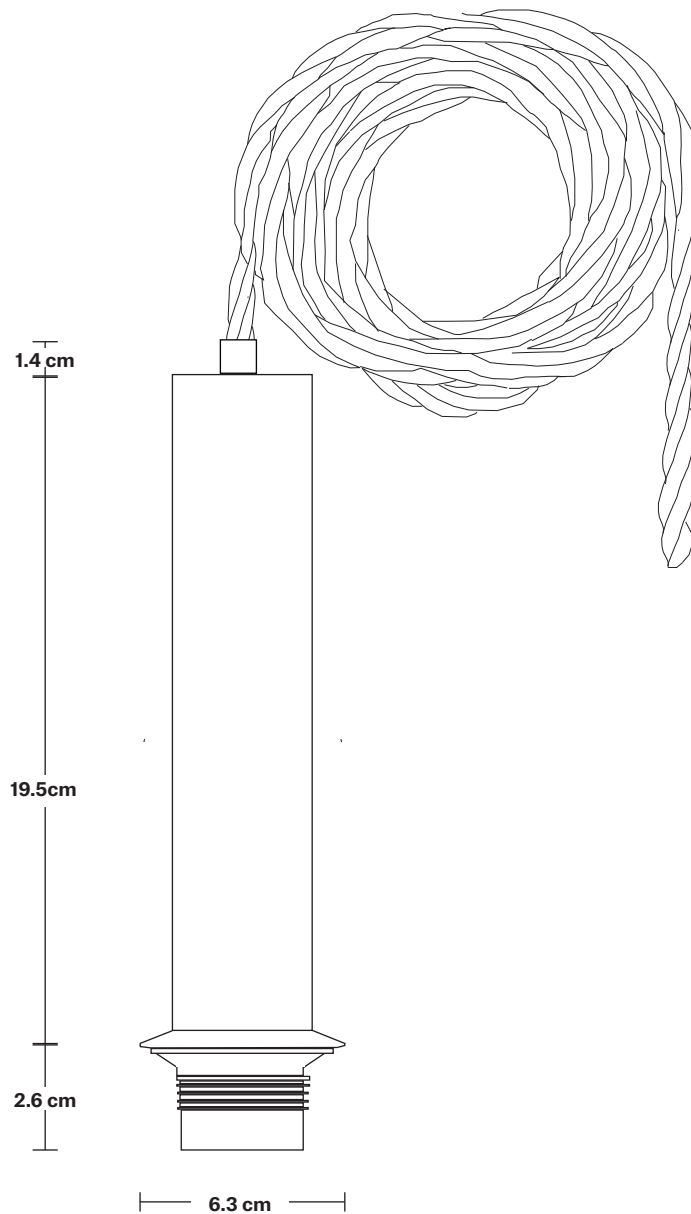

Holder Diameter: 6.3 cm / 2.5"

Holder Height: 23.5 cm / 9.3"

Ceiling Rose Width: 12 cm / 4.7"

Ceiling Rose Depth: 61 cm / 24"

Ceiling Rose Height: 3 cm / 1.8"

INDUSTVILLE

Rectangular Oval Ceiling Rose - 3 Outlet - Pewter

Ceiling Rose Width: 12 cm / 4.7"

Ceiling Rose Depth: 61 cm / 24"

Ceiling Rose Height: 3 cm / 1.2"

Sleek Cylinder Cord Set ES E27 Bulb Holder Brass ring - Fabric Flex - 2m - Without Ceiling Rose

SPECIFICATIONS	INFORMATION	DIMENSIONS
<p>We meet all UK and EU lighting and safety regulations.</p> <p>Our products are hand finished to ensure an authentic vintage look and therefore they may vary slightly from those shown in the images.</p> <p>Bulb required: Standard screw (E27) fitting, max 40W.</p> <p>Weight: 0.27 kg</p>	<p>Product Code: SL-ECS-2M-NCR</p> <p>Finishes: Brass, Pewter.</p> <p>Ready to be installed, installation required.</p> <p>Wall mount screws not included.</p> <p>Flex: 2m Black Twisted Fabric Flex.</p>	<p>H: 223.5 cm x W: 6.3 cm x D: 6.3 cm</p> <p>Bulb Holder Diameter: 6.3 cm / 2.5"</p> <p>Bulb Holder Height: 23.5 cm / 9.3"</p>

Opal Glass Shoolhouse - 5.5 Inch

SPECIFICATIONS	INFORMATION	DIMENSIONS
<p>We meet all UK and EU lighting and safety regulations.</p>	<p>Product Code: OGL-SH5-W-SO</p>	<p>H: 14.4 cm x W: 14cm x D: 14 cm</p>
<p>Our products are hand finished to ensure an authentic vintage look and therefore they may vary slightly from those shown in the images.</p>	<p>Finishes: White.</p>	<p>Shade Diameter: 14 cm / 5.5"</p>
<p>Bulb Required: Standard screw (E27) fitting, max 40W.</p>		<p>Shade Height: 14.4 cm / 5.7"</p>
<p>Shade Weight: 0.6 kg</p>		