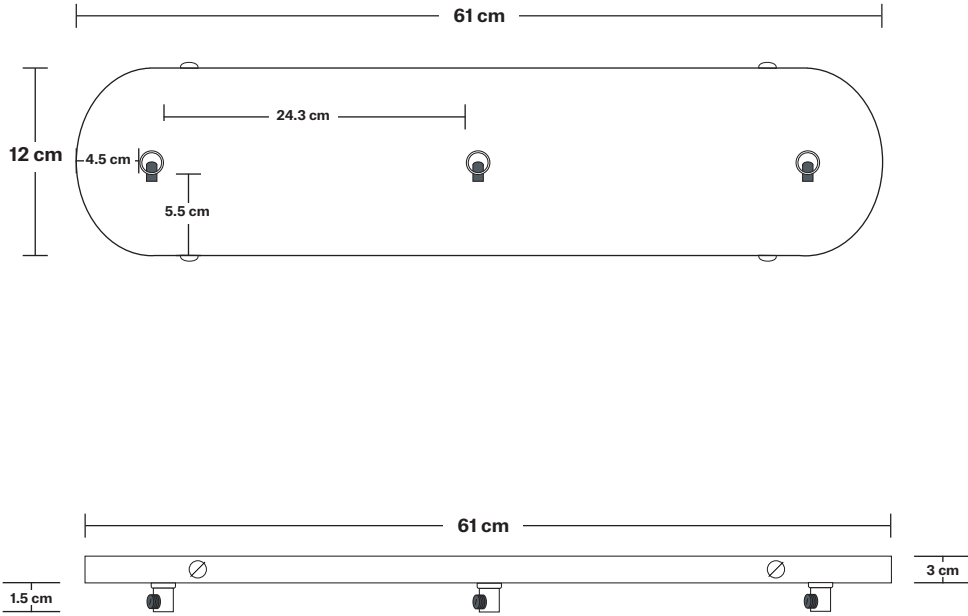

SPECIFICATIONS	INFORMATION	DIMENSIONS
<p>We meet all UK and EU lighting and safety regulations.</p>	<p>Product Code: RE-CR30-P</p>	<p>H: 3 cm x W: 12 cm x D: 61 cm</p>
<p>Our products are hand finished to ensure an authentic vintage look and therefore they may vary slightly from those shown in the images.</p>	<p>Finishes: Pewter.</p>	<p>Ceiling Rose Width: 12 cm / 4.7"</p>
<p>Weight: 1.25 kg</p>	<p>Ready to be installed, installation required.</p>	<p>Ceiling Rose Depth: 61 cm / 24"</p>
	<p>Wall mount screws not included.</p>	<p>Ceiling Rose Height: 3 cm / 1.8"</p>

Wall mount screws not included.

Flex: 2m Black Twisted Fabric Flex.

Ceiling rose: Pewter.

Holder Finishes: Brass, Pewter.

DIMENSIONS

H: 239.2 cm x **W:** 66 cm x **D:** 14 cm

Shade Diameter: 14 cm / 5.5"

Shade Height: 14.4 cm / 5.7"

Holder Diameter: 6.3 cm / 2.5"

Holder Height: 23.5 cm / 9.3"

Ceiling Rose Width: 12 cm / 4.7"

Ceiling Rose Depth: 61 cm / 24"

Ceiling Rose Height: 3 cm / 1.8"

INDUSTVILLE

Rectangular Oval Ceiling Rose - 3 Outlet - Pewter

Opal Glass Shoolhouse - 5.5 Inch

SPECIFICATIONS	INFORMATION	DIMENSIONS
<p>We meet all UK and EU lighting and safety regulations.</p>	<p>Product Code: OGL-SH5-W-SO</p>	<p>H: 14.4 cm x W: 14cm x D: 14 cm</p>
<p>Our products are hand finished to ensure an authentic vintage look and therefore they may vary slightly from those shown in the images.</p>	<p>Finishes: White.</p>	<p>Shade Diameter: 14 cm / 5.5"</p>
<p>Bulb Required: Standard screw (E27) fitting, max 40W.</p>		<p>Shade Height: 14.4 cm / 5.7"</p>
<p>Shade Weight: 0.6 kg</p>		