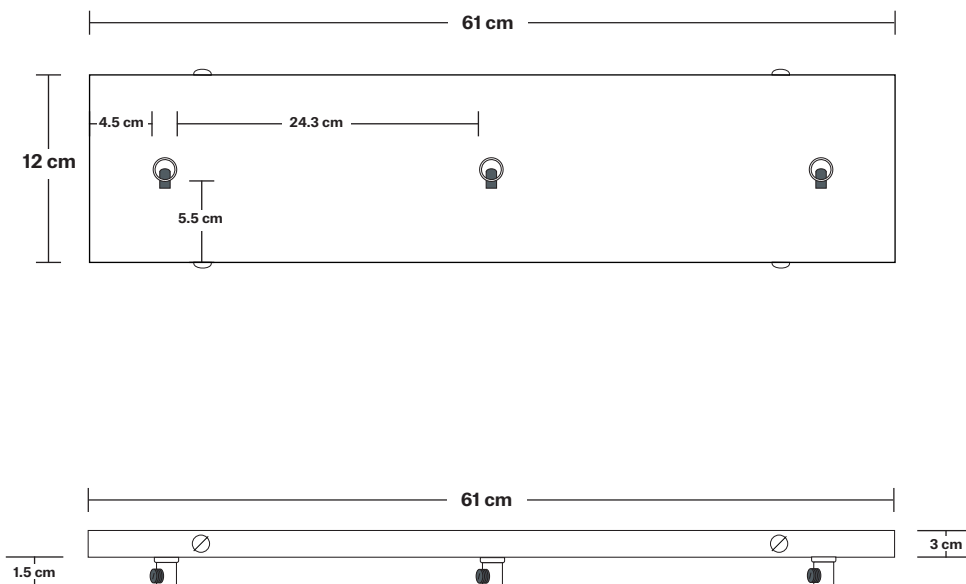

Holder Diameter: 6.3 cm / 2.5"

Holder Height: 23.5 cm / 9.3"

Ceiling Rose Width: 12 cm / 4.7"

Ceiling Rose Depth: 61 cm / 24"

Ceiling Rose Height: 3 cm / 1.8"

INDUSTVILLE

Rectangular Ceiling Rose - 3 Outlet - Pewter

SPECIFICATIONS	INFORMATION	DIMENSIONS
<p>We meet all UK and EU lighting and safety regulations.</p>	<p>Product Code: RE-CR30-P</p>	<p>H: 3 cm x W: 12 cm x D: 61 cm</p>
<p>Our products are hand finished to ensure an authentic vintage look and therefore they may vary slightly from those shown in the images.</p>	<p>Finishes: Pewter.</p>	<p>Ceiling Rose Width: 12 cm / 4.7"</p>
<p>Weight: 1.25 kg</p>	<p>Ready to be installed, installation required.</p>	<p>Ceiling Rose Depth: 61 cm / 24"</p>
	<p>Wall mount screws not included.</p>	<p>Ceiling Rose Height: 3 cm / 1.8"</p>

Holder Diameter: 6.3 cm / 2.5"

Holder Height: 23.5 cm / 9.3"

Ceiling Rose Width: 12 cm / 4.7"

Ceiling Rose Depth: 61 cm / 24"

Ceiling Rose Height: 3 cm / 1.8"

INDUSTVILLE

Rectangular Oval Ceiling Rose - 3 Outlet - Pewter

Opal Glass Shoolhouse - 5.5 Inch

SPECIFICATIONS	INFORMATION	DIMENSIONS
<p>We meet all UK and EU lighting and safety regulations.</p>	<p>Product Code: OGL-SH5-W-SO</p>	<p>H: 14.4 cm x W: 14cm x D: 14 cm</p>
<p>Our products are hand finished to ensure an authentic vintage look and therefore they may vary slightly from those shown in the images.</p>	<p>Finishes: White.</p>	<p>Shade Diameter: 14 cm / 5.5"</p>
<p>Bulb Required: Standard screw (E27) fitting, max 40W.</p>		<p>Shade Height: 14.4 cm / 5.7"</p>
<p>Shade Weight: 0.6 kg</p>		