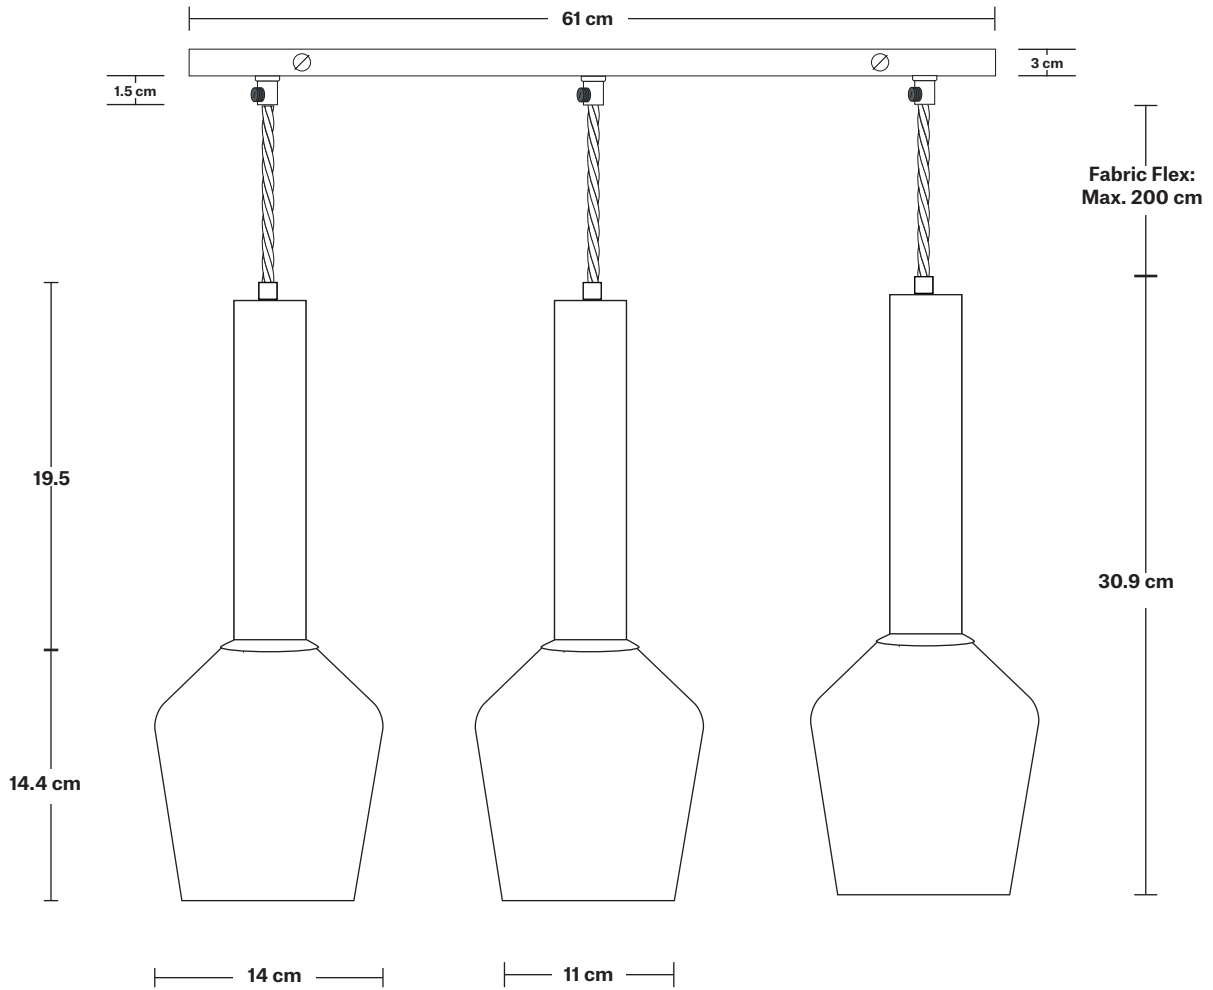

Bulb required: Standard screw (E27) fitting, max 40W.

Shade Weight: 0.59 kg

Holder Weight: 0.55 kg

Maximum Weight: 4.69 kg

INFORMATION

Product Code: SL-CY-OGL-SH5-3WCL

Finishes: White.

Ready to be installed, installation required.

Holder Diameter: 6.3 cm / 2.5"

Holder Height: 23.5 cm / 9.3"

Ceiling Rose Width: 12 cm / 4.7"

Ceiling Rose Depth: 61 cm / 24"

Ceiling Rose Height: 3 cm / 1.8"

INDUSTVILLE

Rectangular Ceiling Rose - 3 Outlet - Pewter

SPECIFICATIONS	INFORMATION	DIMENSIONS
<p>We meet all UK and EU lighting and safety regulations.</p>	<p>Product Code: RE-CR30-P</p>	<p>H: 3 cm x W: 12 cm x D: 61 cm</p>
<p>Our products are hand finished to ensure an authentic vintage look and therefore they may vary slightly from those shown in the images.</p>	<p>Finishes: Pewter.</p>	<p>Ceiling Rose Width: 12 cm / 4.7"</p>
<p>Weight: 1.25 kg</p>	<p>Ready to be installed, installation required.</p>	<p>Ceiling Rose Depth: 61 cm / 24"</p>
	<p>Wall mount screws not included.</p>	<p>Ceiling Rose Height: 3 cm / 1.8"</p>

Opal Glass Shoolhouse - 5.5 Inch

SPECIFICATIONS	INFORMATION	DIMENSIONS
<p>We meet all UK and EU lighting and safety regulations.</p>	<p>Product Code: OGL-SH5-W-SO</p>	<p>H: 14.4 cm x W: 14cm x D: 14 cm</p>
<p>Our products are hand finished to ensure an authentic vintage look and therefore they may vary slightly from those shown in the images.</p>	<p>Finishes: White.</p>	<p>Shade Diameter: 14 cm / 5.5"</p>
<p>Bulb Required: Standard screw (E27) fitting, max 40W.</p>		<p>Shade Height: 14.4 cm / 5.7"</p>
<p>Shade Weight: 0.6 kg</p>		