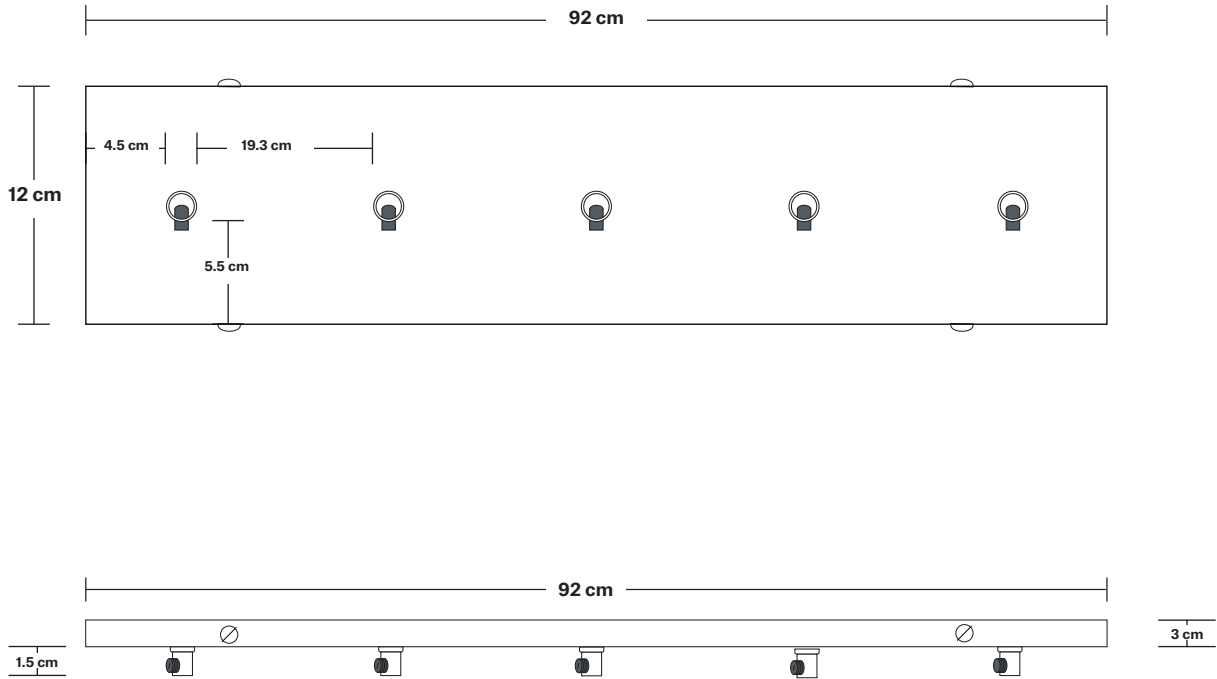

Shade Height: 10.5 cm / 4.13"

Holder Diameter: 9.5 cm / 3.7"

Holder Height: 6 cm / 2.4"

Ceiling Rose Width: 12 cm / 4.7"

Ceiling Rose Depth: 92 cm / 36"

Ceiling Rose Height: 3 cm / 1.2"

Rectangular Ceiling Rose - 5 Outlet - Pewter

| SPECIFICATIONS | INFORMATION | DIMENSIONS |
|---|---|---|
| <p>We meet all UK and EU lighting and safety regulations.</p> <p>Our products are hand finished to ensure an authentic vintage look and therefore they may vary slightly from those shown in the images.</p> <p>Weight: 2 kg</p> | <p>Product Code: RE-CR50-P</p> <p>Finishes: Pewter.</p> <p>Ready to be installed, installation required.</p> <p>Wall mount screws not included.</p> | <p>H: 3 cm x W: 12 cm x D: 92 cm</p> <p>Ceiling Rose Width: 12 cm / 4.7"</p> <p>Ceiling Rose Depth: 92 cm / 36"</p> <p>Ceiling Rose Height: 3 cm / 1.2"</p> |

Opal Glass Dome - 8 Inch

| SPECIFICATIONS | INFORMATION | DIMENSIONS |
|--|--|---|
| <p>We meet all UK and EU lighting and safety regulations.</p> <p>Our products are hand finished to ensure an authentic vintage look and therefore they may vary slightly from those shown in the images.</p> <p>Bulb Required: Standard screw (E27) fitting, max 40W.</p> <p>Shade Weight: 0.84 kg</p> | <p>Product Code: OGL-D8-W-SO</p> <p>Finishes: White.</p> | <p>H: 10.5 cm x W: 19.8 cm x D: 19.8 cm</p> <p>Shade Diameter: 19.8 cm / 7.5"</p> <p>Shade Height: 10.5 cm / 4.13"</p> |