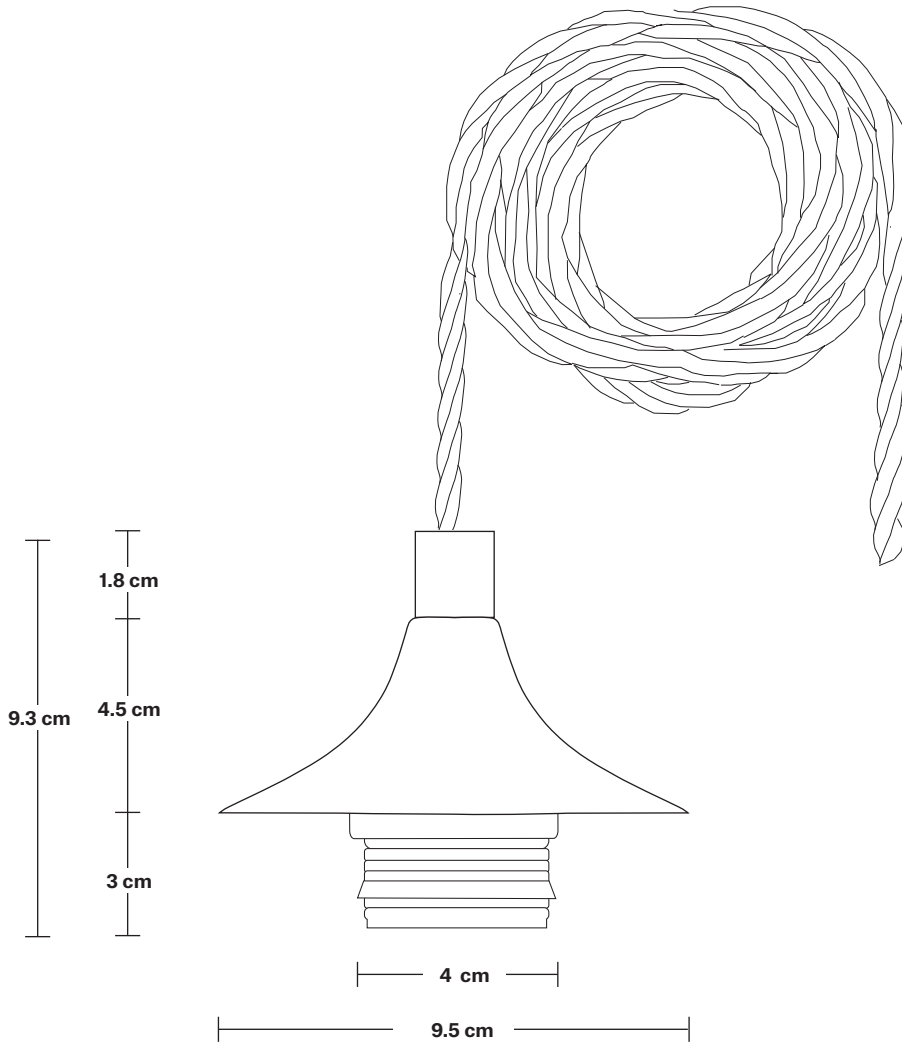

Shade Height: 10.5 cm / 4.13"

Holder Diameter: 9.5 cm / 3.7"

Holder Height: 6 cm / 2.4"

Ceiling Rose Width: 12 cm / 4.7"

Ceiling Rose Depth: 92 cm / 36"

Ceiling Rose Height: 3 cm / 1.2"

Rectangular Ceiling Rose - 5 Outlet - Pewter

| SPECIFICATIONS | INFORMATION | DIMENSIONS |
|---|---|---|
| <p>We meet all UK and EU lighting and safety regulations.</p> <p>Our products are hand finished to ensure an authentic vintage look and therefore they may vary slightly from those shown in the images.</p> <p>Weight: 2 kg</p> | <p>Product Code: RE-CR50-P</p> <p>Finishes: Pewter.</p> <p>Ready to be installed, installation required.</p> <p>Wall mount screws not included.</p> | <p>H: 3 cm x W: 12 cm x D: 92 cm</p> <p>Ceiling Rose Width: 12 cm / 4.7"</p> <p>Ceiling Rose Depth: 92 cm / 36"</p> <p>Ceiling Rose Height: 3 cm / 1.2"</p> |

Chelsea Cord Set ES E27 Bulb Holder - Without Ceiling Rose

| SPECIFICATIONS | INFORMATION | DIMENSIONS |
|--|--|---|
| <p>We meet all UK and EU lighting and safety regulations.</p> | <p>Product Code: CH-CS-2M-NCR</p> | <p>H: 110.3 cm x W: 9.3 cm x D: 9.5 cm</p> |
| <p>Our products are hand finished to ensure an authentic vintage look and therefore they may vary slightly from those shown in the images.</p> | <p>Finishes: Brass, Pewter.</p> | <p>Holder Diameter: 9.5 cm / 3.7"</p> |
| <p>Bulb Required: Standard screw (E27) fitting, max 40W.</p> | <p>Ready to be installed, installation required.</p> | <p>Holder Height: 9.3 cm / 3.6"</p> |
| <p>Weight: 0.25 kg</p> | <p>Wall mount screws not included.</p> | <p>Holder Width: 9.5 cm / 3.7"</p> |
| | <p>Flex: 2m Black Twisted Fabric Flex.</p> | |