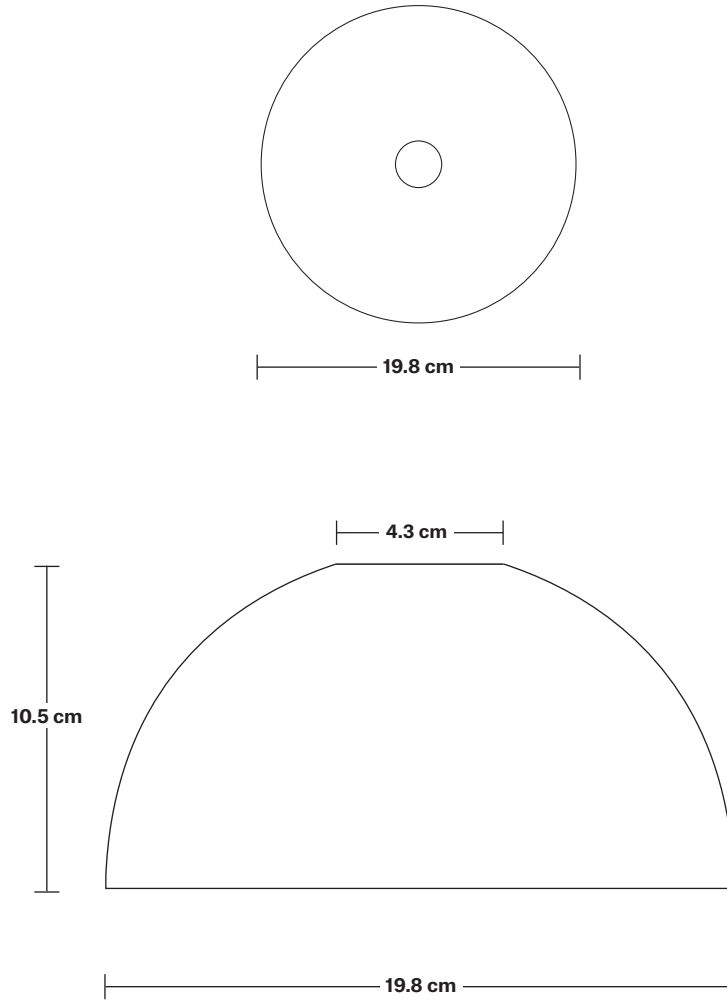

Wall mount screws not included.

Flex: 2m Black Twisted Fabric Flex.

Ceiling rose: Pewter.

Holder Finishes: Brass, Pewter.

DIMENSIONS

H: 219.3 cm x **W:** 102.8 cm x **D:** 19.8 cm

Shade Diameter: 19.8 cm / 7.8"

Shade Height: 10.5 cm / 4.13"

Holder Diameter: 9.5 cm / 3.7"

Holder Height: 6 cm / 2.4"

Ceiling Rose Width: 12 cm / 4.7"

Ceiling Rose Depth: 92 cm / 36"

Ceiling Rose Height: 3 cm / 1.2"

Rectangular Ceiling Rose - 5 Outlet - Pewter

| SPECIFICATIONS | INFORMATION | DIMENSIONS |
|---|---|---|
| <p>We meet all UK and EU lighting and safety regulations.</p> <p>Our products are hand finished to ensure an authentic vintage look and therefore they may vary slightly from those shown in the images.</p> <p>Weight: 2 kg</p> | <p>Product Code: RE-CR50-P</p> <p>Finishes: Pewter.</p> <p>Ready to be installed, installation required.</p> <p>Wall mount screws not included.</p> | <p>H: 3 cm x W: 12 cm x D: 92 cm</p> <p>Ceiling Rose Width: 12 cm / 4.7"</p> <p>Ceiling Rose Depth: 92 cm / 36"</p> <p>Ceiling Rose Height: 3 cm / 1.2"</p> |

Opal Glass Dome - 8 Inch

| SPECIFICATIONS | INFORMATION | DIMENSIONS |
|--|--|---|
| <p>We meet all UK and EU lighting and safety regulations.</p> <p>Our products are hand finished to ensure an authentic vintage look and therefore they may vary slightly from those shown in the images.</p> <p>Bulb Required: Standard screw (E27) fitting, max 40W.</p> <p>Shade Weight: 0.84 kg</p> | <p>Product Code: OGL-D8-W-SO</p> <p>Finishes: White.</p> | <p>H: 10.5 cm x W: 19.8 cm x D: 19.8 cm</p> <p>Shade Diameter: 19.8 cm / 7.5"</p> <p>Shade Height: 10.5 cm / 4.13"</p> |