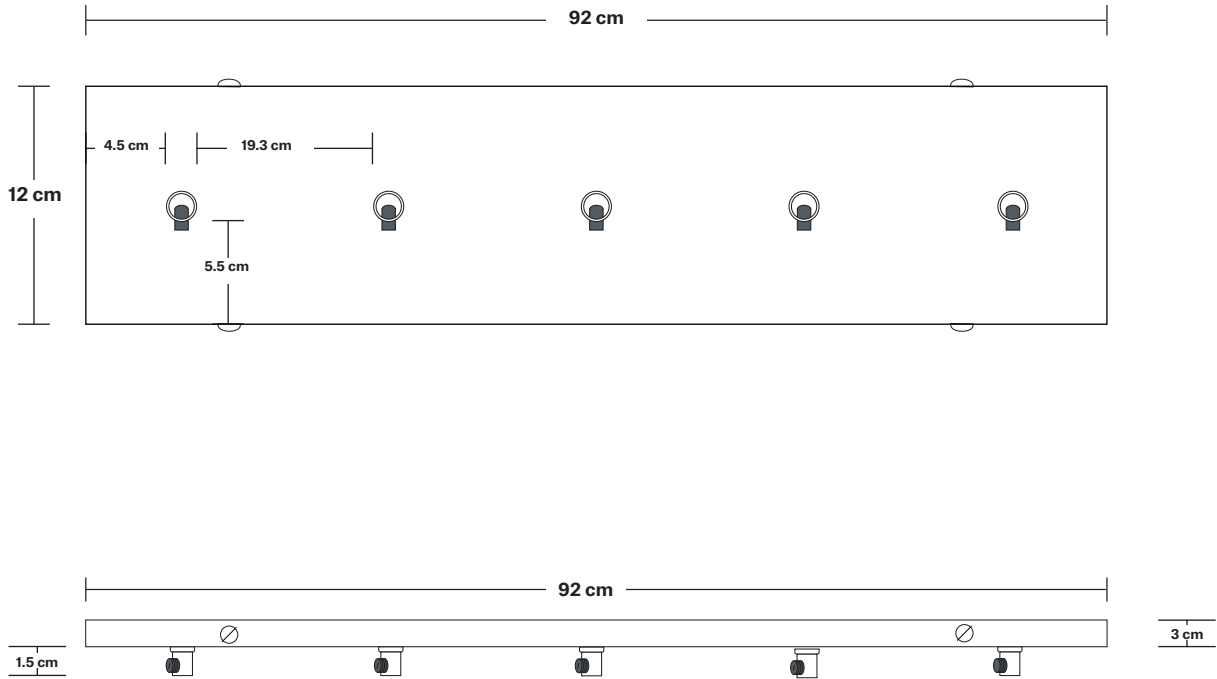

### DIMENSIONS

**H:** 227 cm x **W:** 97 cm x **D:** 14 cm

**Shade Diameter:** 14 cm / 5.5"

**Shade Height:** 14.4 cm / 5.7"

**Holder Diameter:** 6 cm / 2.4"

**Holder Height:** 11 cm / 4.3"

**Ceiling Rose Width:** 12 cm / 4.7"

# Rectangular Ceiling Rose - 5 Outlet - Pewter

SPECIFICATIONS	INFORMATION	DIMENSIONS
<p>We meet all UK and EU lighting and safety regulations.</p>	<p><b>Product Code:</b> RE-CR50-P</p>	<p><b>H:</b> 3 cm x <b>W:</b> 12 cm x <b>D:</b> 92 cm</p>
<p>Our products are hand finished to ensure an authentic vintage look and therefore they may vary slightly from those shown in the images.</p>	<p><b>Finishes:</b> Pewter.</p>	<p><b>Ceiling Rose Width:</b> 12 cm / 4.7"</p>
<p><b>Weight:</b> 2 kg</p>	<p>Ready to be installed, installation required.</p>	<p><b>Ceiling Rose Depth:</b> 92 cm / 36"</p>
	<p>Wall mount screws not included.</p>	<p><b>Ceiling Rose Height:</b> 3 cm / 1.2"</p>

### DIMENSIONS

**H:** 213 cm x **W:** 6 cm x **D:** 6 cm

**Holder Diameter:** 6 cm / 2.5"

**Holder Height:** 11 cm / 4.3"

## Opal Glass Shoolhouse - 5.5 Inch

SPECIFICATIONS	INFORMATION	DIMENSIONS
<p>We meet all UK and EU lighting and safety regulations.</p>	<p><b>Product Code:</b> OGL-SH5-W-SO</p>	<p><b>H:</b> 14.4 cm x <b>W:</b> 14cm x <b>D:</b> 14 cm</p>
<p>Our products are hand finished to ensure an authentic vintage look and therefore they may vary slightly from those shown in the images.</p>	<p><b>Finishes:</b> White.</p>	<p><b>Shade Diameter:</b> 14 cm / 5.5"</p>
<p><b>Bulb Required:</b> Standard screw (E27) fitting, max 40W.</p>		<p><b>Shade Height:</b> 14.4 cm / 5.7"</p>
<p><b>Shade Weight:</b> 0.6 kg</p>		