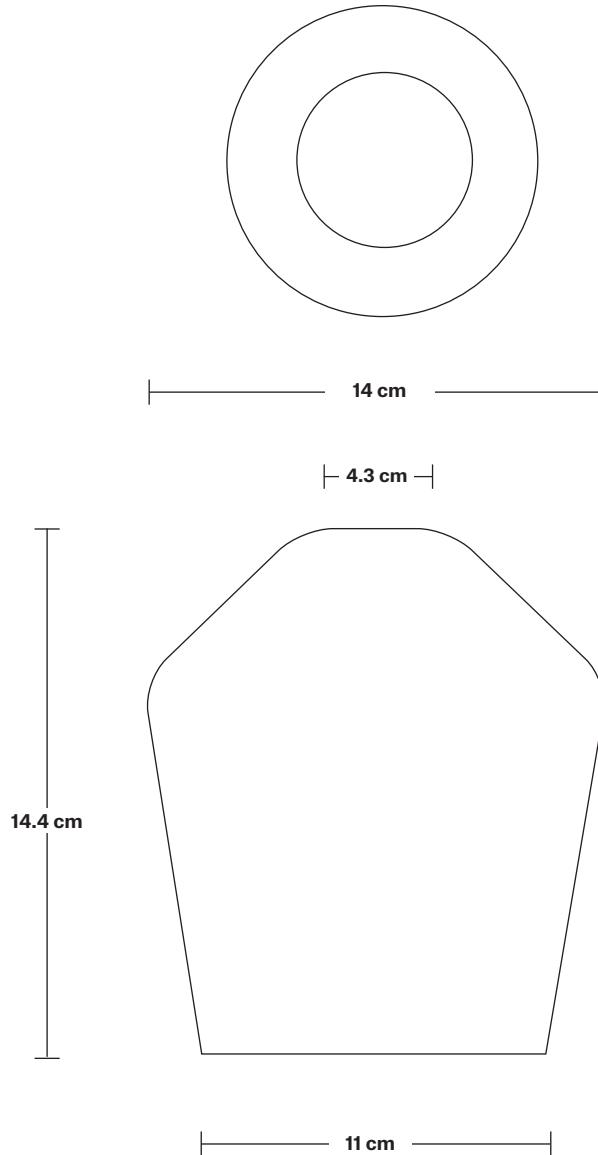

### DIMENSIONS

**H:** 227 cm x **W:** 97 cm x **D:** 14 cm

**Shade Diameter:** 14 cm / 5.5"

**Shade Height:** 14.4 cm / 5.7"

**Holder Diameter:** 6 cm / 2.4"

**Holder Height:** 11 cm / 4.3"

**Ceiling Rose Width:** 12 cm / 4.7"

# Rectangular Ceiling Rose - 5 Outlet - Pewter

SPECIFICATIONS	INFORMATION	DIMENSIONS
<p>We meet all UK and EU lighting and safety regulations.</p>	<p><b>Product Code:</b> RE-CR50-P</p>	<p><b>H:</b> 3 cm x <b>W:</b> 12 cm x <b>D:</b> 92 cm</p>
<p>Our products are hand finished to ensure an authentic vintage look and therefore they may vary slightly from those shown in the images.</p>	<p><b>Finishes:</b> Pewter.</p>	<p><b>Ceiling Rose Width:</b> 12 cm / 4.7"</p>
<p><b>Weight:</b> 2 kg</p>	<p>Ready to be installed, installation required.</p>	<p><b>Ceiling Rose Depth:</b> 92 cm / 36"</p>
	<p>Wall mount screws not included.</p>	<p><b>Ceiling Rose Height:</b> 3 cm / 1.2"</p>

### DIMENSIONS

**H:** 213 cm x **W:** 6 cm x **D:** 6 cm

**Holder Diameter:** 6 cm / 2.5"

**Holder Height:** 11 cm / 4.3"

## Opal Glass Shoolhouse - 5.5 Inch

SPECIFICATIONS	INFORMATION	DIMENSIONS
<p>We meet all UK and EU lighting and safety regulations.</p>	<p><b>Product Code:</b> OGL-SH5-W-SO</p>	<p><b>H:</b> 14.4 cm x <b>W:</b> 14cm x <b>D:</b> 14 cm</p>
<p>Our products are hand finished to ensure an authentic vintage look and therefore they may vary slightly from those shown in the images.</p>	<p><b>Finishes:</b> White.</p>	<p><b>Shade Diameter:</b> 14 cm / 5.5"</p>
<p><b>Bulb Required:</b> Standard screw (E27) fitting, max 40W.</p>		<p><b>Shade Height:</b> 14.4 cm / 5.7"</p>
<p><b>Shade Weight:</b> 0.6 kg</p>		