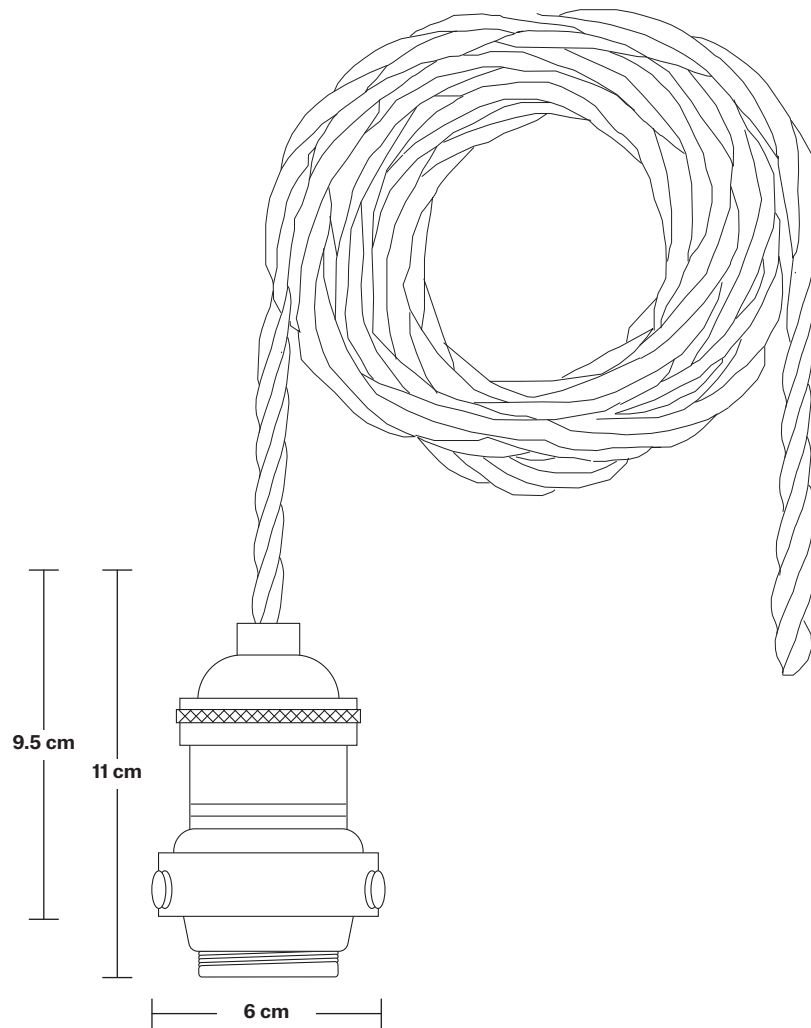

### DIMENSIONS

**H:** 227 cm x **W:** 97 cm x **D:** 14 cm

**Shade Diameter:** 14 cm / 5.5"

**Shade Height:** 14.4 cm / 5.7"

**Holder Diameter:** 6 cm / 2.4"

**Holder Height:** 11 cm / 4.3"

**Ceiling Rose Width:** 12 cm / 4.7"

**Ceiling Rose Depth:** 92 cm / 36"

**Ceiling Rose Height:** 3 cm / 1.2"

# Rectangular Ceiling Rose - 5 Outlet - Pewter

SPECIFICATIONS	INFORMATION	DIMENSIONS
<p>We meet all UK and EU lighting and safety regulations.</p>	<p><b>Product Code:</b> RE-CR50-P</p>	<p><b>H:</b> 3 cm x <b>W:</b> 12 cm x <b>D:</b> 92 cm</p>
<p>Our products are hand finished to ensure an authentic vintage look and therefore they may vary slightly from those shown in the images.</p>	<p><b>Finishes:</b> Pewter.</p>	<p><b>Ceiling Rose Width:</b> 12 cm / 4.7"</p>
<p><b>Weight:</b> 2 kg</p>	<p>Ready to be installed, installation required.</p>	<p><b>Ceiling Rose Depth:</b> 92 cm / 36"</p>
	<p>Wall mount screws not included.</p>	<p><b>Ceiling Rose Height:</b> 3 cm / 1.2"</p>

### DIMENSIONS

**H:** 213 cm x **W:** 6 cm x **D:** 6 cm

**Holder Diameter:** 6 cm / 2.5"

**Holder Height:** 11 cm / 4.3"