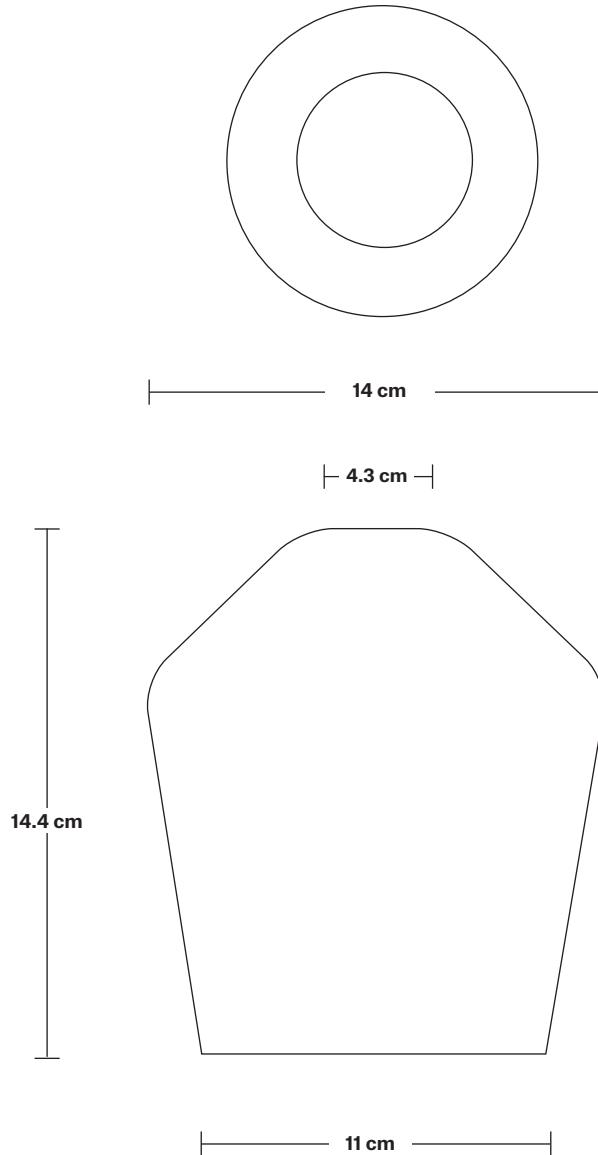

Wall mount screws not included.

Flex: 2m Black Twisted Fabric Flex.

Ceiling rose: Pewter.

Holder Finishes: Brass, Pewter.

DIMENSIONS

H: 226.9cm x **W:** 97 cm x **D:** 14 cm

Shade Diameter: 14 cm / 5.5"

Shade Height: 14.4 cm / 5.7"

Holder Diameter: 4 cm / 1.6"

Holder Height: 10 cm / 3.9"

Ceiling Rose Width: 12 cm / 4.7"

Ceiling Rose Depth: 92 cm / 36"

Ceiling Rose Height: 3 cm / 1.2"

INDUSTVILLE

Rectangular Ceiling Rose - 5 Outlet - Pewter

SPECIFICATIONS	INFORMATION	DIMENSIONS
<p>We meet all UK and EU lighting and safety regulations.</p>	<p>Product Code: RE-CR50-P</p>	<p>H: 3 cm x W: 12 cm x D: 92 cm</p>
<p>Our products are hand finished to ensure an authentic vintage look and therefore they may vary slightly from those shown in the images.</p>	<p>Finishes: Pewter.</p>	<p>Ceiling Rose Width: 12 cm / 4.7"</p>
<p>Weight: 2 kg</p>	<p>Ready to be installed, installation required.</p>	<p>Ceiling Rose Depth: 92 cm / 36"</p>
	<p>Wall mount screws not included.</p>	<p>Ceiling Rose Height: 3 cm / 1.2"</p>

Flex: 2m Black Twisted Fabric Flex.

DIMENSIONS

H: 209.6 cm x **W:** 4 cm x **D:** 4 cm

Holder Diameter: 4 cm / 1.6"

Holder Height: 9.6 cm / 3.8"

Opal Glass Shoolhouse - 5.5 Inch

SPECIFICATIONS	INFORMATION	DIMENSIONS
<p>We meet all UK and EU lighting and safety regulations.</p> <p>Our products are hand finished to ensure an authentic vintage look and therefore they may vary slightly from those shown in the images.</p> <p>Bulb Required: Standard screw (E27) fitting, max 40W.</p> <p>Shade Weight: 0.6 kg</p>	<p>Product Code: OGL-SH5-W-SO</p> <p>Finishes: White.</p>	<p>H: 14.4 cm x W: 14cm x D: 14 cm</p> <p>Shade Diameter: 14 cm / 5.5"</p> <p>Shade Height: 14.4 cm / 5.7"</p>