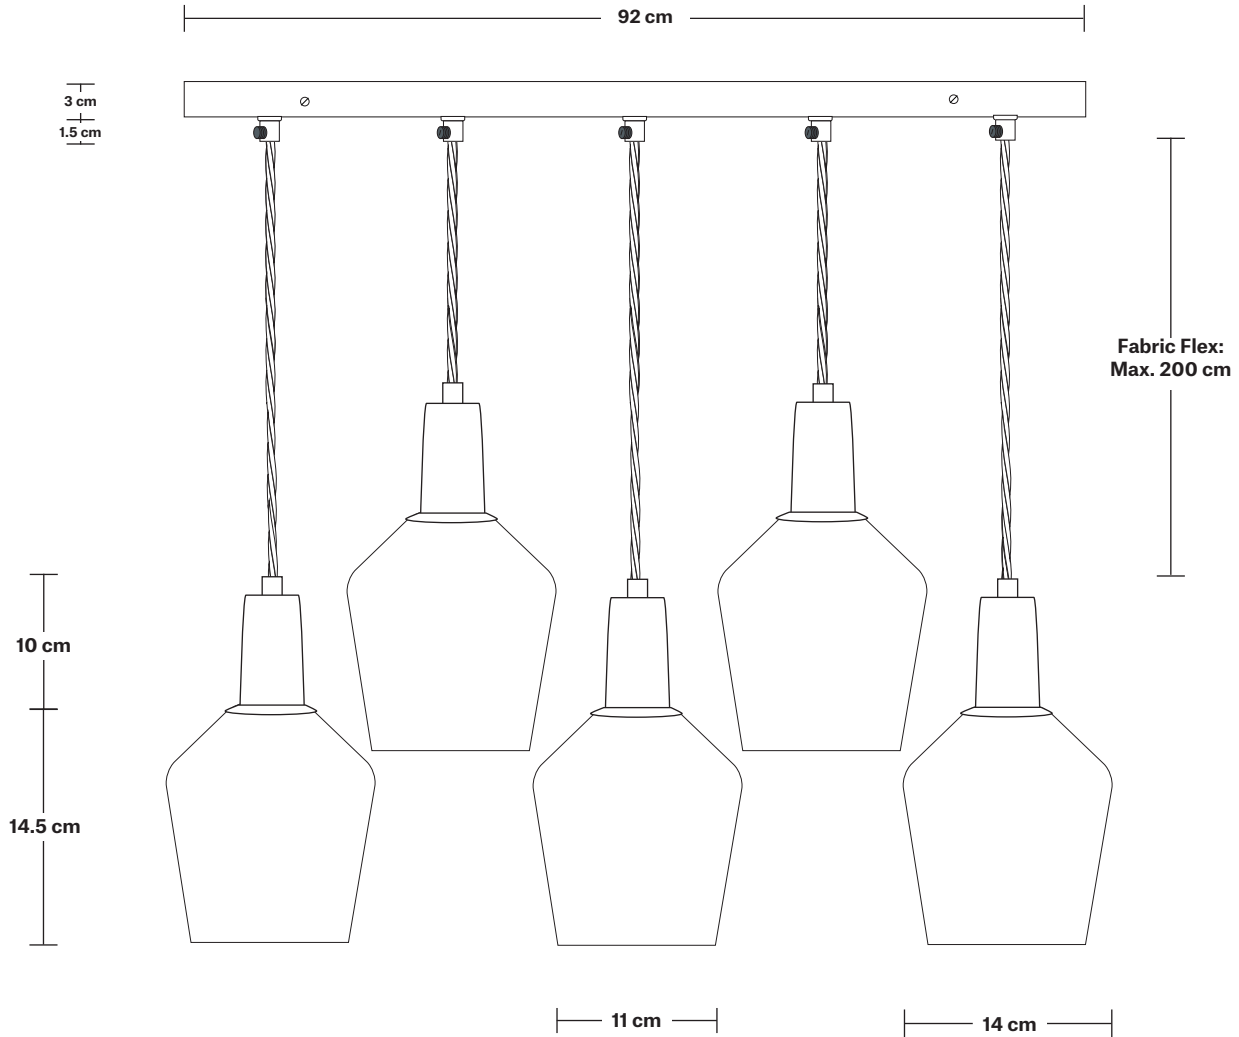

SLEEK

Sleek Opal Glass Schoolhouse 5 Wire Cluster Lights - 5.5 Inch

SPECIFICATIONS

We meet all UK and EU lighting and safety regulations.

Our products are hand finished to ensure an authentic vintage look and therefore they may vary slightly from those shown in the images.

Bulb required: Standard screw (E27) fitting, max 40W.

Shade Weight: 0.59 kg

Holder Weight: 0.25 kg

Maximum Weight: 6.24 kg

INFORMATION

Product Code: SL-OGL-SH5-5WCL

Finishes: White.

Ready to be installed, installation required.

Wall mount screws not included.

Flex: 2m Black Twisted Fabric Flex.

Ceiling rose: Pewter.

Holder Finishes: Brass, Pewter.

DIMENSIONS

H: 226.9cm x **W:** 97 cm x **D:** 14 cm

Shade Diameter: 14 cm / 5.5"

Shade Height: 14.4 cm / 5.7"

Holder Diameter: 4 cm / 1.6"

Holder Height: 10 cm / 3.9"

Ceiling Rose Width: 12 cm / 4.7"

Ceiling Rose Depth: 92 cm / 36"

Ceiling Rose Height: 3 cm / 1.2"

INDUSTVILLE