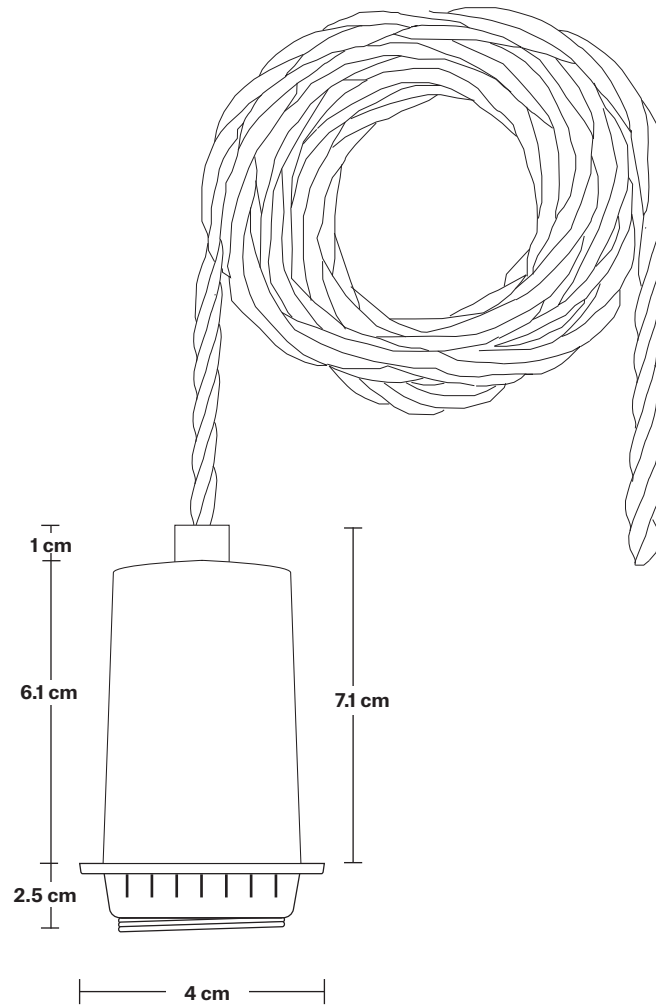

Bulb required: Standard screw (E27) fitting, max 40W.

Shade Weight: 0.59 kg

Holder Weight: 0.25 kg

Maximum Weight: 6.24 kg

INFORMATION

Product Code: SL-OGL-SH5-5WCL

Finishes: White.

Ready to be installed, installation required.

Holder Diameter: 4 cm / 1.6"

Holder Height: 10 cm / 3.9"

Ceiling Rose Width: 12 cm / 4.7"

Ceiling Rose Depth: 92 cm / 36"

Ceiling Rose Height: 3 cm / 1.2"

INDUSTVILLE

Rectangular Ceiling Rose - 5 Outlet - Pewter

SPECIFICATIONS	INFORMATION	DIMENSIONS
<p>We meet all UK and EU lighting and safety regulations.</p>	<p>Product Code: RE-CR50-P</p>	<p>H: 3 cm x W: 12 cm x D: 92 cm</p>
<p>Our products are hand finished to ensure an authentic vintage look and therefore they may vary slightly from those shown in the images.</p>	<p>Finishes: Pewter.</p>	<p>Ceiling Rose Width: 12 cm / 4.7"</p>
<p>Weight: 2 kg</p>	<p>Ready to be installed, installation required.</p>	<p>Ceiling Rose Depth: 92 cm / 36"</p>
	<p>Wall mount screws not included.</p>	<p>Ceiling Rose Height: 3 cm / 1.2"</p>

Flex: 2m Black Twisted Fabric Flex.

DIMENSIONS

H: 209.6 cm x **W:** 4 cm x **D:** 4 cm

Holder Diameter: 4 cm / 1.6"

Holder Height: 9.6 cm / 3.8"

Opal Glass Shoolhouse - 5.5 Inch

SPECIFICATIONS	INFORMATION	DIMENSIONS
<p>We meet all UK and EU lighting and safety regulations.</p> <p>Our products are hand finished to ensure an authentic vintage look and therefore they may vary slightly from those shown in the images.</p> <p>Bulb Required: Standard screw (E27) fitting, max 40W.</p> <p>Shade Weight: 0.6 kg</p>	<p>Product Code: OGL-SH5-W-SO</p> <p>Finishes: White.</p>	<p>H: 14.4 cm x W: 14cm x D: 14 cm</p> <p>Shade Diameter: 14 cm / 5.5"</p> <p>Shade Height: 14.4 cm / 5.7"</p>