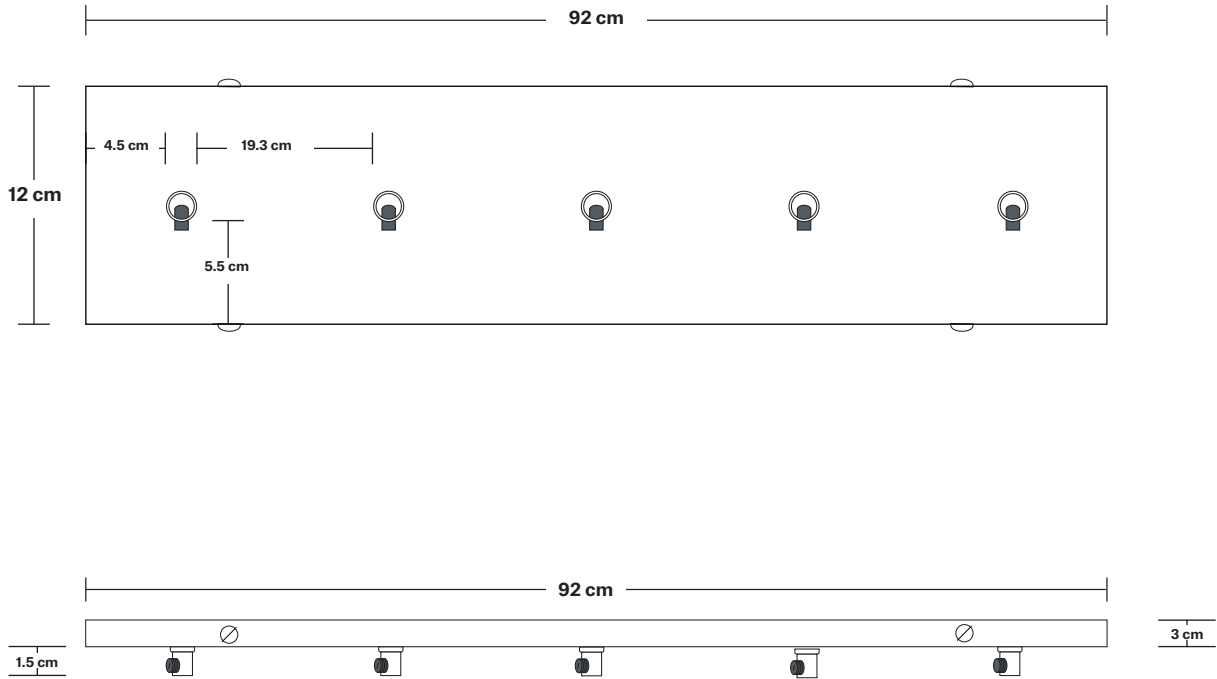

Bulb required: Standard screw (E27) fitting, max 40W.

Shade Weight: 0.59 kg

Holder Weight: 0.25 kg

Maximum Weight: 6.24 kg

INFORMATION

Product Code: SL-OGL-SH5-5WCL

Finishes: White.

Ready to be installed, installation required.

Holder Diameter: 4 cm / 1.6"

Holder Height: 10 cm / 3.9"

Ceiling Rose Width: 12 cm / 4.7"

Ceiling Rose Depth: 92 cm / 36"

Ceiling Rose Height: 3 cm / 1.2"

INDUSTVILLE

Rectangular Ceiling Rose - 5 Outlet - Pewter

SPECIFICATIONS	INFORMATION	DIMENSIONS
<p>We meet all UK and EU lighting and safety regulations.</p>	<p>Product Code: RE-CR50-P</p>	<p>H: 3 cm x W: 12 cm x D: 92 cm</p>
<p>Our products are hand finished to ensure an authentic vintage look and therefore they may vary slightly from those shown in the images.</p>	<p>Finishes: Pewter.</p>	<p>Ceiling Rose Width: 12 cm / 4.7"</p>
<p>Weight: 2 kg</p>	<p>Ready to be installed, installation required.</p>	<p>Ceiling Rose Depth: 92 cm / 36"</p>
	<p>Wall mount screws not included.</p>	<p>Ceiling Rose Height: 3 cm / 1.2"</p>

Flex: 2m Black Twisted Fabric Flex.

DIMENSIONS

H: 209.6 cm x **W:** 4 cm x **D:** 4 cm

Holder Diameter: 4 cm / 1.6"

Holder Height: 9.6 cm / 3.8"

Opal Glass Shoolhouse - 5.5 Inch

SPECIFICATIONS	INFORMATION	DIMENSIONS
<p>We meet all UK and EU lighting and safety regulations.</p> <p>Our products are hand finished to ensure an authentic vintage look and therefore they may vary slightly from those shown in the images.</p> <p>Bulb Required: Standard screw (E27) fitting, max 40W.</p> <p>Shade Weight: 0.6 kg</p>	<p>Product Code: OGL-SH5-W-SO</p> <p>Finishes: White.</p>	<p>H: 14.4 cm x W: 14cm x D: 14 cm</p> <p>Shade Diameter: 14 cm / 5.5"</p> <p>Shade Height: 14.4 cm / 5.7"</p>