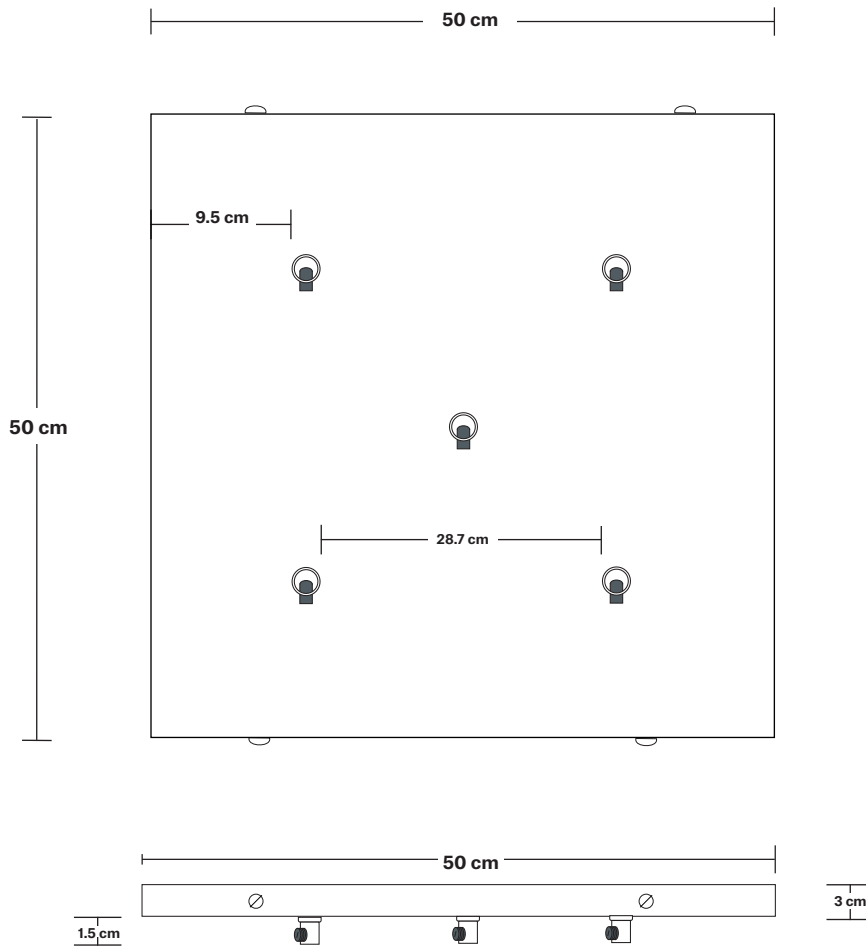

Shade Height: 22.2 cm / 8.74"

Holder Diameter: 9.5 cm / 3.7"

Holder Height: 6 cm / 2.4"

Ceiling Rose Width: 50 cm / 19.6"

Ceiling Rose Depth: 50 cm / 19.6"

Ceiling Rose Height: 3 cm / 1.2"

Square Ceiling Rose - 5 Outlet - Pewter

SPECIFICATIONS	INFORMATION	DIMENSIONS
<p>We meet all UK and EU lighting and safety regulations.</p>	<p>Product Code: SQ-CR50-P</p>	<p>H: 3 cm x W: 50 cm x D: 50 cm</p>
<p>Our products are hand finished to ensure an authentic vintage look and therefore they may vary slightly from those shown in the images.</p>	<p>Finishes: Pewter.</p>	<p>Ceiling Rose Width: 50 cm / 19.6"</p>
<p>Bulb Required: Standard screw (E27) fitting, max 40W.</p>	<p>Ready to be installed, installation required.</p>	<p>Ceiling Rose Depth: 50 cm / 19.6"</p>
<p>Weight: 3.05 kg</p>	<p>Wall mount screws not included.</p>	<p>Ceiling Rose Height: 3 cm / 1.2"</p>

22.2 cm

20.5 cm

22.2 cm

Opal Glass Globe - 9 Inch

SPECIFICATIONS

We meet all UK and EU lighting and safety regulations.

Our products are hand finished to ensure an authentic vintage look and therefore they may vary slightly from those shown in the images.

Bulb Required: Standard screw (E27) fitting, max 40W.

Shade Weight: 1.5 kg

INFORMATION

Product Code: OGL-GL9-W-SO

Finishes: White.

DIMENSIONS

H: 20.5 cm x **W:** 22.2 cm x **D:** 22.2 cm

Shade Diameter: 20.5 cm / 8.1"