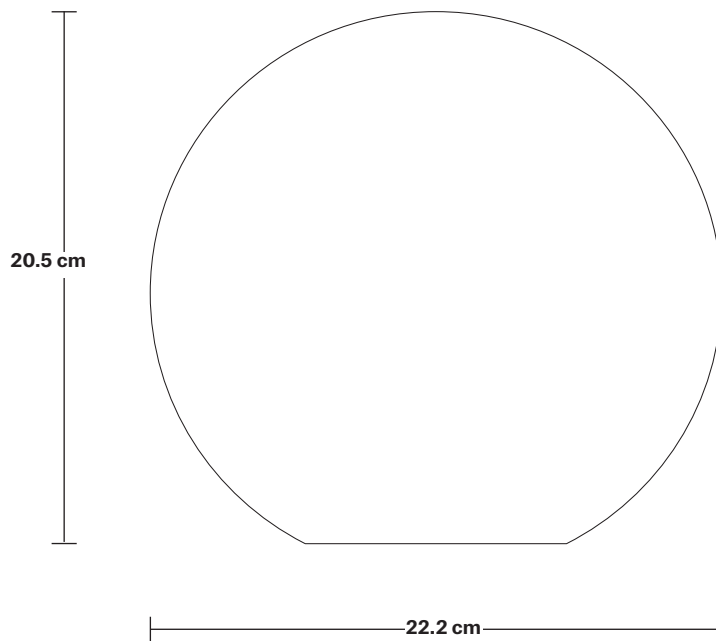

Shade Height: 22.2 cm / 8.74"

Holder Diameter: 9.5 cm / 3.7"

Holder Height: 6 cm / 2.4"

Ceiling Rose Width: 50 cm / 19.6"

Ceiling Rose Depth: 50 cm / 19.6"

Ceiling Rose Height: 3 cm / 1.2"

Square Ceiling Rose - 5 Outlet - Pewter

SPECIFICATIONS	INFORMATION	DIMENSIONS
<p>We meet all UK and EU lighting and safety regulations.</p>	<p>Product Code: SQ-CR50-P</p>	<p>H: 3 cm x W: 50 cm x D: 50 cm</p>
<p>Our products are hand finished to ensure an authentic vintage look and therefore they may vary slightly from those shown in the images.</p>	<p>Finishes: Pewter.</p>	<p>Ceiling Rose Width: 50 cm / 19.6"</p>
<p>Bulb Required: Standard screw (E27) fitting, max 40W.</p>	<p>Ready to be installed, installation required.</p>	<p>Ceiling Rose Depth: 50 cm / 19.6"</p>
<p>Weight: 3.05 kg</p>	<p>Wall mount screws not included.</p>	<p>Ceiling Rose Height: 3 cm / 1.2"</p>

22.2 cm

20.5 cm

22.2 cm

Opal Glass Globe - 9 Inch

SPECIFICATIONS

We meet all UK and EU lighting and safety regulations.

Our products are hand finished to ensure an authentic vintage look and therefore they may vary slightly from those shown in the images.

Bulb Required: Standard screw (E27) fitting, max 40W.

Shade Weight: 1.5 kg

INFORMATION

Product Code: OGL-GL9-W-SO

Finishes: White.

DIMENSIONS

H: 20.5 cm x **W:** 22.2 cm x **D:** 22.2 cm

Shade Diameter: 20.5 cm / 8.1"