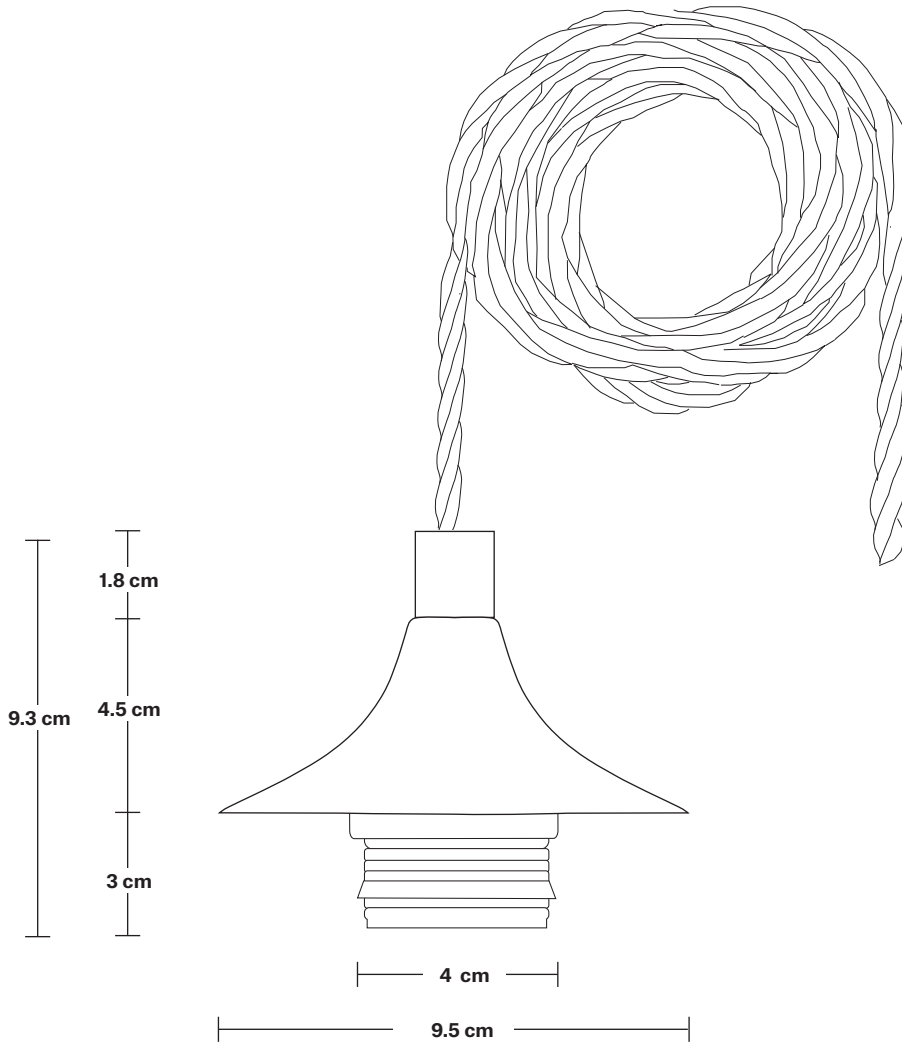

Shade Height: 22.2 cm / 8.74"

Holder Diameter: 9.5 cm / 3.7"

Holder Height: 6 cm / 2.4"

Ceiling Rose Width: 50 cm / 19.6"

Ceiling Rose Depth: 50 cm / 19.6"

Ceiling Rose Height: 3 cm / 1.2"

Square Ceiling Rose - 5 Outlet - Pewter

SPECIFICATIONS	INFORMATION	DIMENSIONS
<p>We meet all UK and EU lighting and safety regulations.</p>	<p>Product Code: SQ-CR50-P</p>	<p>H: 3 cm x W: 50 cm x D: 50 cm</p>
<p>Our products are hand finished to ensure an authentic vintage look and therefore they may vary slightly from those shown in the images.</p>	<p>Finishes: Pewter.</p>	<p>Ceiling Rose Width: 50 cm / 19.6"</p>
<p>Bulb Required: Standard screw (E27) fitting, max 40W.</p>	<p>Ready to be installed, installation required.</p>	<p>Ceiling Rose Depth: 50 cm / 19.6"</p>
<p>Weight: 3.05 kg</p>	<p>Wall mount screws not included.</p>	<p>Ceiling Rose Height: 3 cm / 1.2"</p>

Chelsea Cord Set ES E27 Bulb Holder - Without Ceiling Rose

SPECIFICATIONS	INFORMATION	DIMENSIONS
<p>We meet all UK and EU lighting and safety regulations.</p>	<p>Product Code: CH-CS-2M-NCR</p>	<p>H: 110.3 cm x W: 9.3 cm x D: 9.5 cm</p>
<p>Our products are hand finished to ensure an authentic vintage look and therefore they may vary slightly from those shown in the images.</p>	<p>Finishes: Brass, Pewter.</p>	<p>Holder Diameter: 9.5 cm / 3.7"</p>
<p>Bulb Required: Standard screw (E27) fitting, max 40W.</p>	<p>Ready to be installed, installation required.</p>	<p>Holder Height: 9.3 cm / 3.6"</p>
<p>Weight: 0.25 kg</p>	<p>Wall mount screws not included.</p>	<p>Holder Width: 9.5 cm / 3.7"</p>
	<p>Flex: 2m Black Twisted Fabric Flex.</p>	

Bulb Required: Standard screw (E27) fitting, max 40W.

Shade Weight: 1.5 kg

INFORMATION

Product Code: OGL-GL9-W-SO

Finishes: White.

DIMENSIONS

H: 20.5 cm x **W:** 22.2 cm x **D:** 22.2 cm

Shade Diameter: 20.5 cm / 8.1"