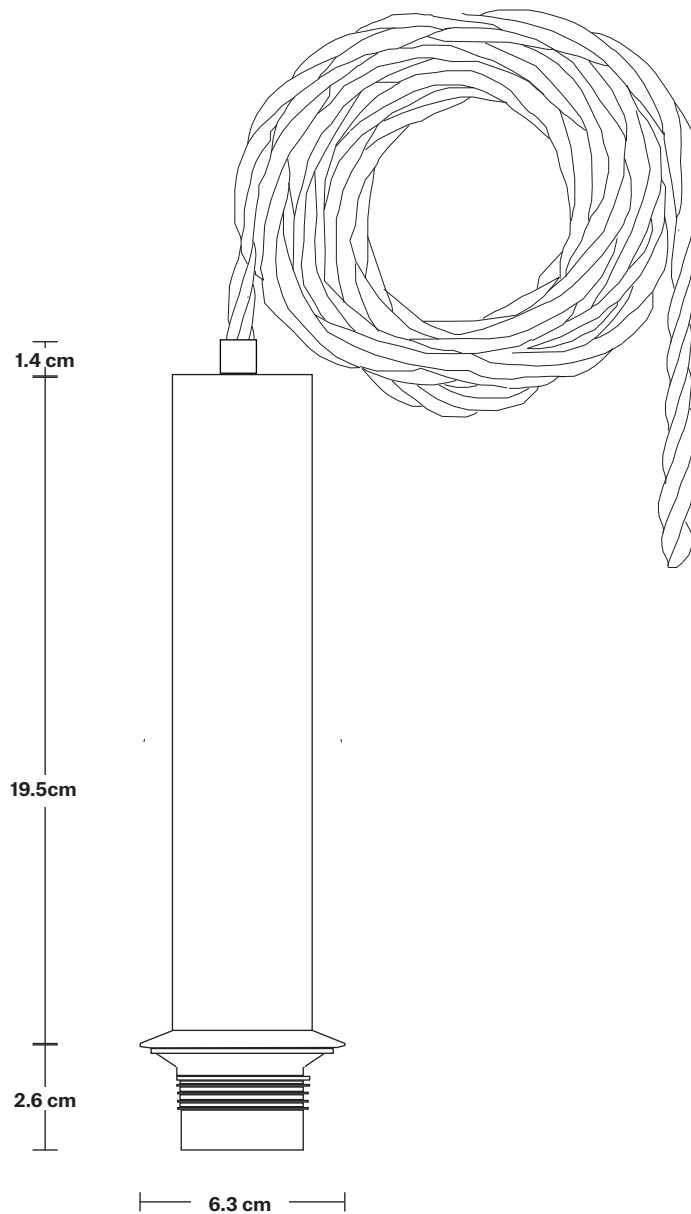

### DIMENSIONS

**H:** 240.5 cm x **W:** 50 cm x **D:** 50 cm

**Shade Diameter:** 17.7 cm / 6.96"

**Shade Height:** 15.9 cm / 6.26"

**Holder Diameter:** 6.3 cm / 2.5"

**Holder Height:** 23.5 cm / 9.3"

**Ceiling Rose Width:** 50 cm / 19.6"

**Ceiling Rose Depth:** 50 cm / 19.6"

**Ceiling Rose Height:** 3 cm / 1.2"

INDUSTVILLE

## Square Ceiling Rose - 5 Outlet - Pewter

SPECIFICATIONS	INFORMATION	DIMENSIONS
<p>We meet all UK and EU lighting and safety regulations.</p>	<p><b>Product Code:</b> SQ-CR50-P</p>	<p><b>H:</b> 3 cm x <b>W:</b> 50 cm x <b>D:</b> 50 cm</p>
<p>Our products are hand finished to ensure an authentic vintage look and therefore they may vary slightly from those shown in the images.</p>	<p><b>Finishes:</b> Pewter.</p>	<p><b>Ceiling Rose Width:</b> 50 cm / 19.6"</p>
<p><b>Bulb Required:</b> Standard screw (E27) fitting, max 40W.</p>	<p>Ready to be installed, installation required.</p>	<p><b>Ceiling Rose Depth:</b> 50 cm / 19.6"</p>
<p><b>Weight:</b> 3.05 kg</p>	<p>Wall mount screws not included.</p>	<p><b>Ceiling Rose Height:</b> 3 cm / 1.2"</p>

### DIMENSIONS

**H:** 18.8 cm x **W:** 20 cm x **D:** 20 cm

**Shade Diameter:** 17.7 cm / 6.96"

**Shade Height:** 15.9 cm / 6.26"

INDUSTVILLE