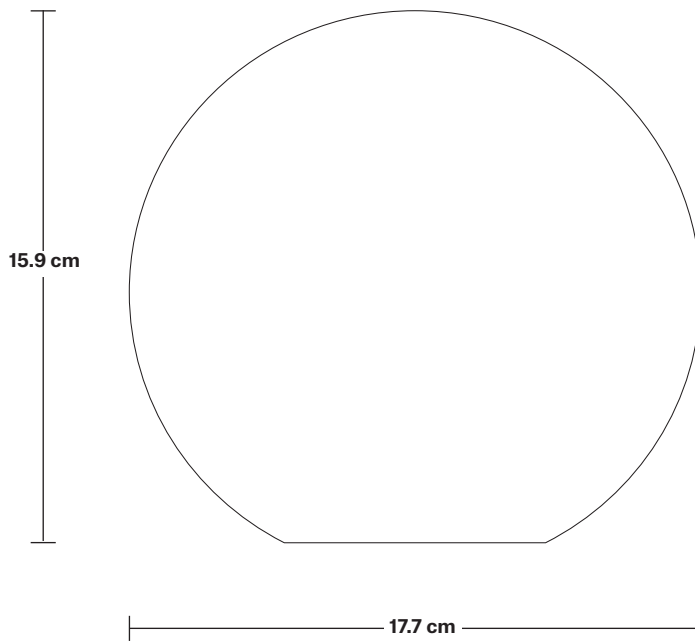

15.9 cm

17.7 cm

Opal Glass Globe - 7 Inch

SPECIFICATIONS

We meet all UK and EU lighting and safety regulations.

Our products are hand finished to ensure an authentic vintage look and therefore they may vary slightly from those shown in the images.

Bulb Required: Standard screw (E27) fitting, max 40W.

Shade Weight: 0.79 kg

INFORMATION

Product Code: OGL-GL7-W-SO

Finishes: White.

DIMENSIONS

H: 18.8 cm x **W:** 20 cm x **D:** 20 cm

Shade Diameter: 17.7 cm / 6.96"

Shade Height: 15.9 cm / 6.26"

INDUSTVILLE