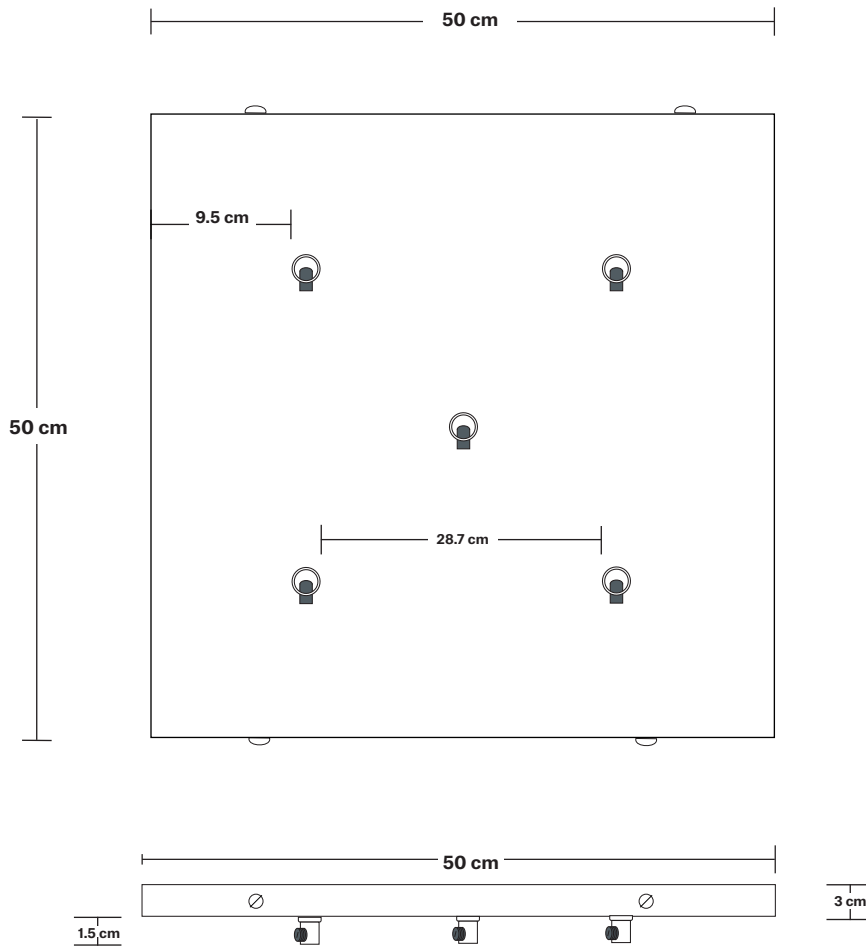

### DIMENSIONS

**H:** 240.5 cm x **W:** 50 cm x **D:** 50 cm

**Shade Diameter:** 17.7 cm / 6.96"

**Shade Height:** 15.9 cm / 6.26"

**Holder Diameter:** 6.3 cm / 2.5"

**Holder Height:** 23.5 cm / 9.3"

**Ceiling Rose Width:** 50 cm / 19.6"

**Ceiling Rose Depth:** 50 cm / 19.6"

**Ceiling Rose Height:** 3 cm / 1.2"

INDUSTVILLE

## Square Ceiling Rose - 5 Outlet - Pewter

SPECIFICATIONS	INFORMATION	DIMENSIONS
<p>We meet all UK and EU lighting and safety regulations.</p>	<p><b>Product Code:</b> SQ-CR50-P</p>	<p><b>H:</b> 3 cm x <b>W:</b> 50 cm x <b>D:</b> 50 cm</p>
<p>Our products are hand finished to ensure an authentic vintage look and therefore they may vary slightly from those shown in the images.</p>	<p><b>Finishes:</b> Pewter.</p>	<p><b>Ceiling Rose Width:</b> 50 cm / 19.6"</p>
<p><b>Bulb Required:</b> Standard screw (E27) fitting, max 40W.</p>	<p>Ready to be installed, installation required.</p>	<p><b>Ceiling Rose Depth:</b> 50 cm / 19.6"</p>
<p><b>Weight:</b> 3.05 kg</p>	<p>Wall mount screws not included.</p>	<p><b>Ceiling Rose Height:</b> 3 cm / 1.2"</p>

### DIMENSIONS

**H:** 18.8 cm x **W:** 20 cm x **D:** 20 cm

**Shade Diameter:** 17.7 cm / 6.96"

**Shade Height:** 15.9 cm / 6.26"

INDUSTVILLE