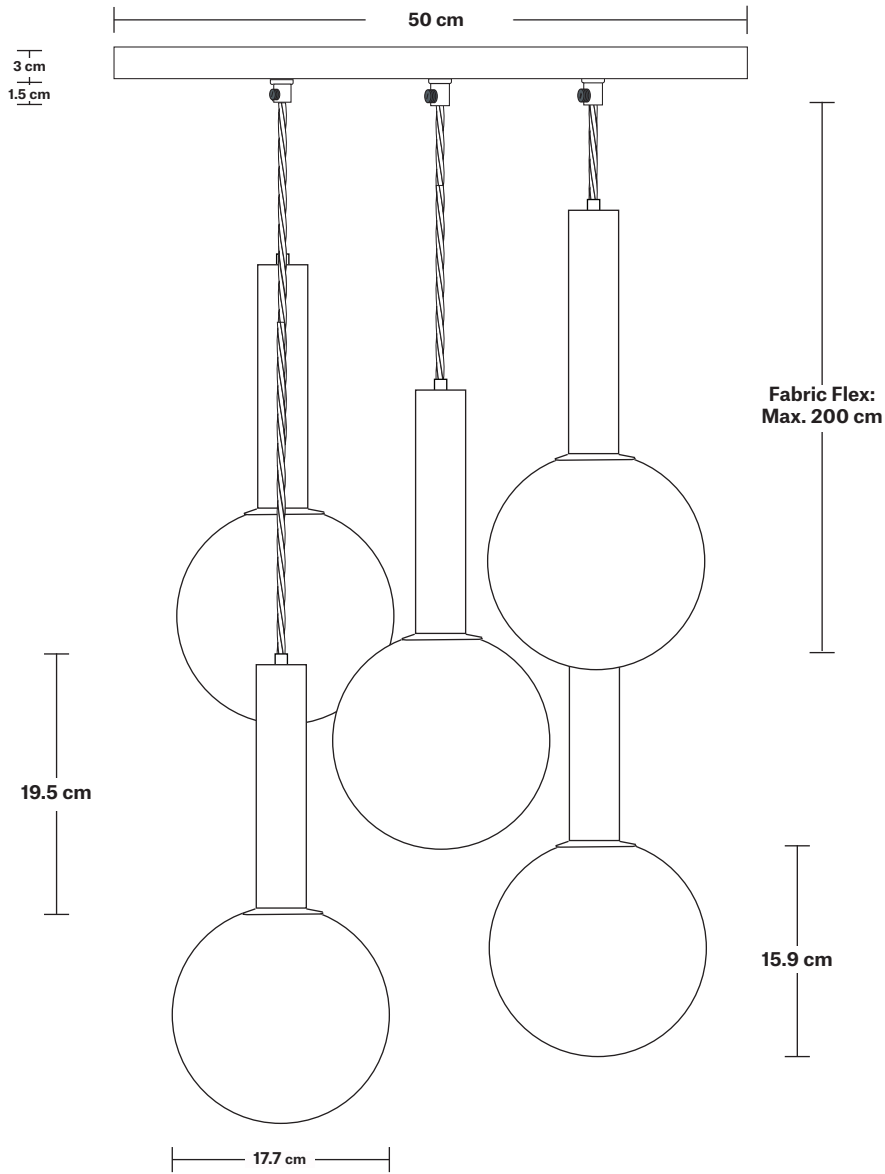

SLEEK

Sleek Cylinder Opal Glass Globe 5 Wire Square Cluster Lights - 7 Inch

SPECIFICATIONS

We meet all UK and EU lighting and safety regulations.

Our products are hand finished to ensure an authentic vintage look and therefore they may vary slightly from those shown in the images.

Bulb Required: Standard screw (E27) fitting, max 40W.

Shade Weight: 0.64 kg

Rose Weight: 3.05 kg

Holder Weight: 0.55 kg

Maximum Weight: 9.02 kg

INFORMATION

Product Code: SL-CY-UGL-GL7-5WSQCL

Ready to be installed, installation required.

Wall mount screws not included.

Finishes: White.

Holders Available: Brass, Pewter

Flex: 2m Black Twisted Fabric Flex.

Ceiling rose: Pewter.

DIMENSIONS

H: 240.5 cm x **W:** 50 cm x **D:** 50 cm

Shade Diameter: 17.7 cm / 6.96"

Shade Height: 15.9 cm / 6.26"

Holder Diameter: 6.3 cm / 2.5"

Holder Height: 23.5 cm / 9.3"

Ceiling Rose Width: 50 cm / 19.6"

Ceiling Rose Depth: 50 cm / 19.6"

Ceiling Rose Height: 3 cm / 1.2"

INDUSTVILLE