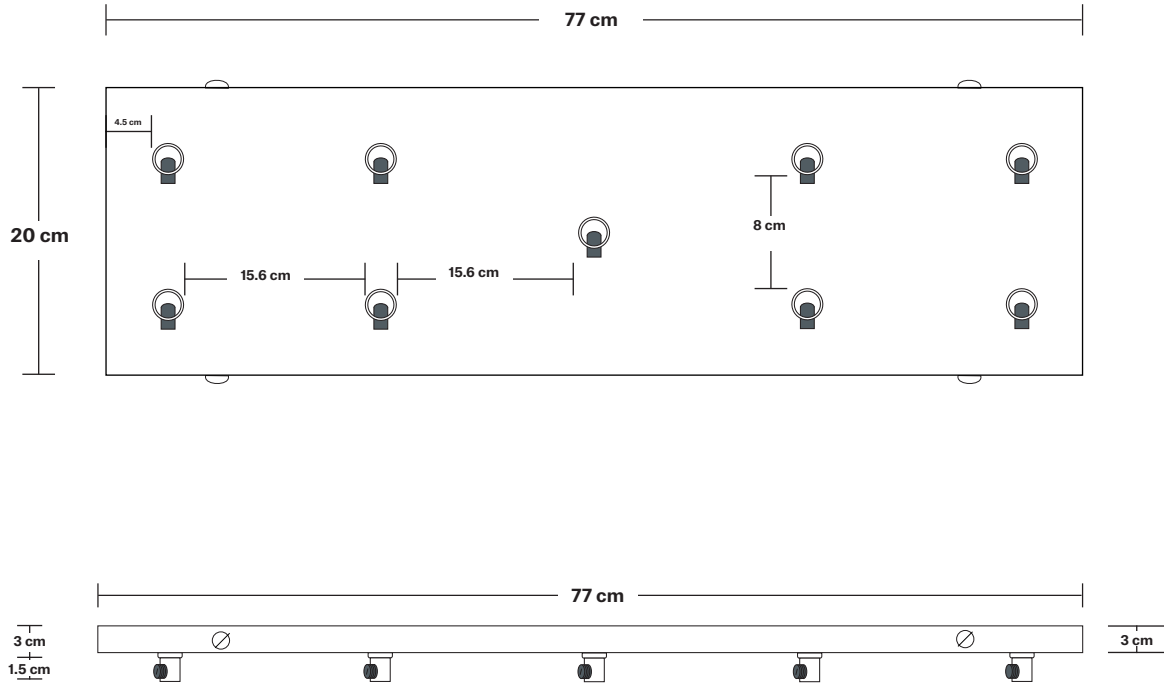

### DIMENSIONS

**H:** 228.4 cm x **W:** 85.7cm x **D:** 28.7 cm

**Shade Diameter:** 17.7 cm / 6.96"

**Shade Height:** 15.9 cm / 6.26"

**Holder Diameter:** 6 cm / 2.4"

**Holder Height:** 11 cm / 4.3"

**Ceiling Rose Width:** 20 cm / 7.8"

# Rectangular Ceiling Rose - 9 Outlet - Pewter

| SPECIFICATIONS   | INFORMATION  | DIMENSIONS  |
|--|--|---|
| <p>We meet all UK and EU lighting and safety regulations.</p>  | <p><b>Product Code:</b> RE-CR90-P</p>                | <p><b>H:</b> 3 cm x <b>W:</b> 20 cm x <b>D:</b> 77 cm</p> |
| <p>Our products are hand finished to ensure an authentic vintage look and therefore they may vary slightly from those shown in the images.</p> | <p><b>Finishes:</b> Pewter.</p>                      | <p><b>Ceiling Rose Width:</b> 20 cm / 7.8"</p>            |
| <p><b>Weight:</b> 2.1 kg</p>   | <p>Ready to be installed, installation required.</p> | <p><b>Ceiling Rose Depth:</b> 77 cm / 30"</p>             |
|  | <p>Wall mount screws not included.</p>               | <p><b>Ceiling Rose Height:</b> 3 cm / 1.8"</p>            |

### DIMENSIONS

**H:** 213 cm x **W:** 6 cm x **D:** 6 cm

**Holder Diameter:** 6 cm / 2.5"

**Holder Height:** 11 cm / 4.3"

SHADE ONLY

17.7 cm

15.9 cm

17.7 cm

### DIMENSIONS

**H:** 18.8 cm x **W:** 20 cm x **D:** 20 cm

**Shade Diameter:** 17.7 cm / 6.96"

**Shade Height:** 15.9 cm / 6.26"

INDUSTVILLE