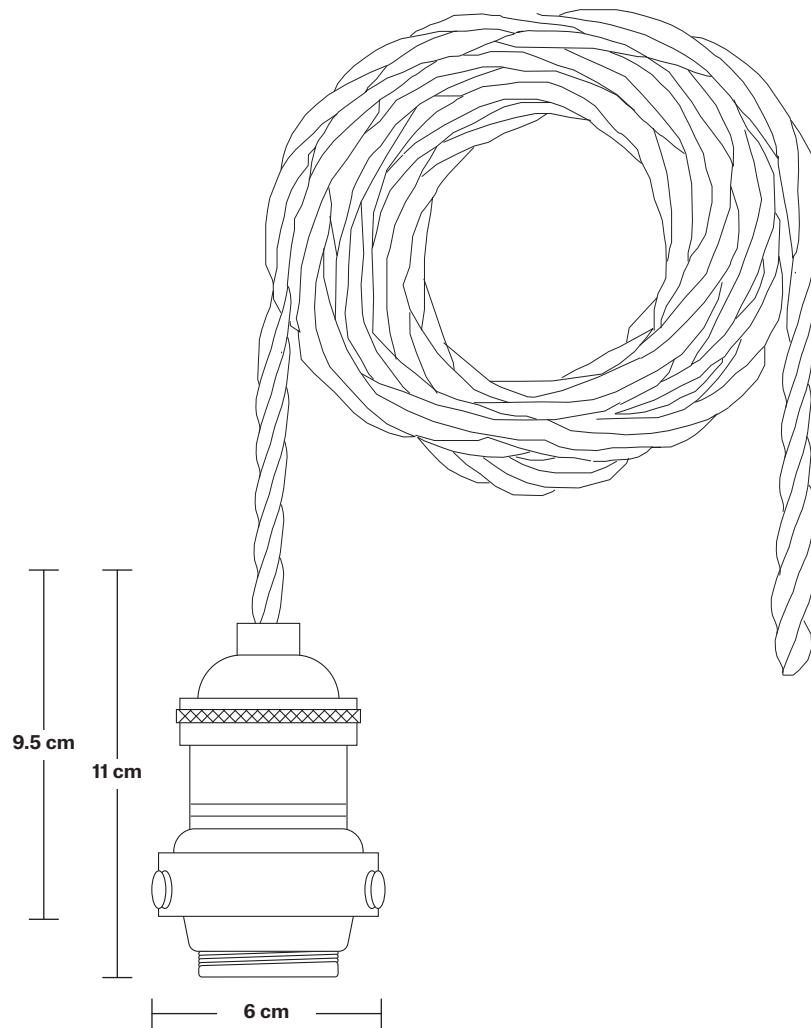

### DIMENSIONS

**H:** 228.4 cm x **W:** 85.7cm x **D:** 28.7 cm

**Shade Diameter:** 17.7 cm / 6.96"

**Shade Height:** 15.9 cm / 6.26"

**Holder Diameter:** 6 cm / 2.4"

**Holder Height:** 11 cm / 4.3"

**Ceiling Rose Width:** 20 cm / 7.8"

**Ceiling Rose Depth:** 77 cm / 30"

**Ceiling Rose Height:** 3 cm / 1.8"

INDUSTVILLE

# Rectangular Ceiling Rose - 9 Outlet - Pewter

| SPECIFICATIONS   | INFORMATION  | DIMENSIONS  |
|--|--|---|
| <p>We meet all UK and EU lighting and safety regulations.</p>  | <p><b>Product Code:</b> RE-CR90-P</p>                | <p><b>H:</b> 3 cm x <b>W:</b> 20 cm x <b>D:</b> 77 cm</p> |
| <p>Our products are hand finished to ensure an authentic vintage look and therefore they may vary slightly from those shown in the images.</p> | <p><b>Finishes:</b> Pewter.</p>                      | <p><b>Ceiling Rose Width:</b> 20 cm / 7.8"</p>            |
| <p><b>Weight:</b> 2.1 kg</p>   | <p>Ready to be installed, installation required.</p> | <p><b>Ceiling Rose Depth:</b> 77 cm / 30"</p>             |
|  | <p>Wall mount screws not included.</p>               | <p><b>Ceiling Rose Height:</b> 3 cm / 1.8"</p>            |

### DIMENSIONS

**H:** 18.8 cm x **W:** 20 cm x **D:** 20 cm

**Shade Diameter:** 17.7 cm / 6.96"

**Shade Height:** 15.9 cm / 6.26"

INDUSTVILLE