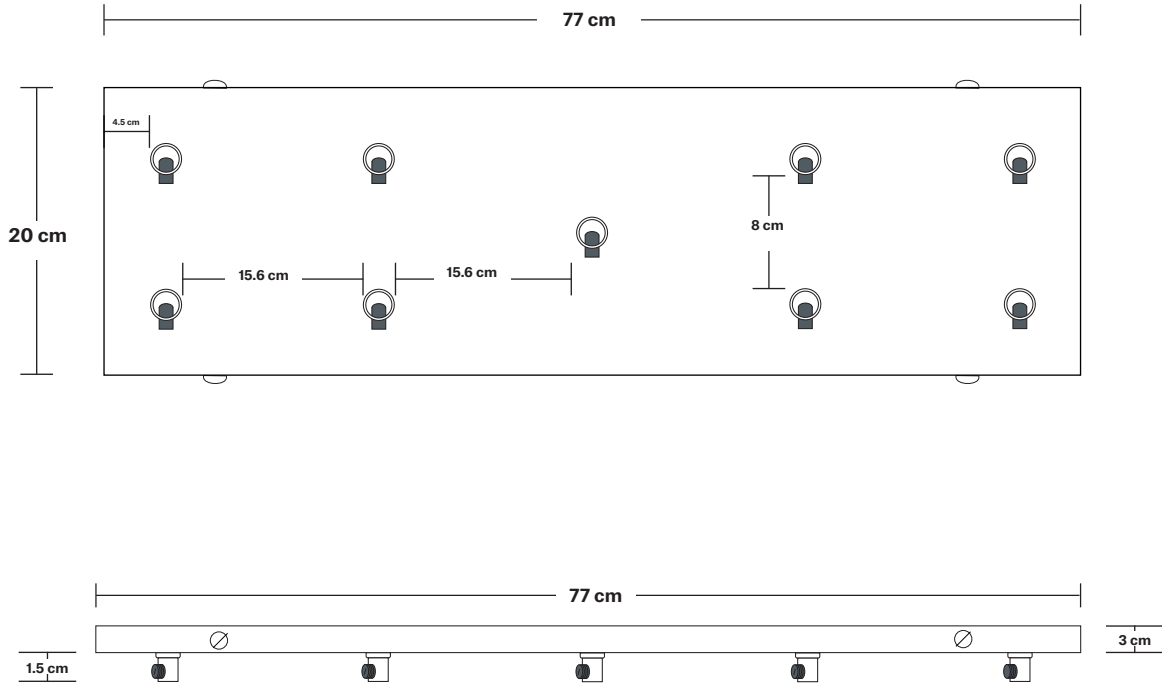

Shade Height: 15.9 cm / 6.26"

Holder Diameter: 6 cm / 3.7"

Holder Height: 11 cm / 2.4"

Ceiling Rose Width: 20 cm / 7.8"

Ceiling Rose Depth: 77 cm / 30"

Ceiling Rose Height: 3 cm / 1.8"

Rectangular Ceiling Rose - 9 Outlet - Pewter

SPECIFICATIONS	INFORMATION	DIMENSIONS
<p>We meet all UK and EU lighting and safety regulations.</p>	<p>Product Code: RE-CR90-P</p>	<p>H: 3 cm x W: 20 cm x D: 77 cm</p>
<p>Our products are hand finished to ensure an authentic vintage look and therefore they may vary slightly from those shown in the images.</p>	<p>Finishes: Pewter.</p>	<p>Ceiling Rose Width: 20 cm / 7.8"</p>
<p>Weight: 2.1 kg</p>	<p>Ready to be installed, installation required.</p>	<p>Ceiling Rose Depth: 77 cm / 30"</p>
	<p>Wall mount screws not included.</p>	<p>Ceiling Rose Height: 3 cm / 1.8"</p>

Chelsea Cord Set ES E27 Bulb Holder - Without Ceiling Rose

SPECIFICATIONS	INFORMATION	DIMENSIONS
<p>We meet all UK and EU lighting and safety regulations.</p>	<p>Product Code: CH-CS-2M-NCR</p>	<p>H: 110.3 cm x W: 9.3 cm x D: 9.5 cm</p>
<p>Our products are hand finished to ensure an authentic vintage look and therefore they may vary slightly from those shown in the images.</p>	<p>Finishes: Brass, Pewter.</p>	<p>Holder Diameter: 9.5 cm / 3.7"</p>
<p>Bulb Required: Standard screw (E27) fitting, max 40W.</p>	<p>Ready to be installed, installation required.</p>	<p>Holder Height: 9.3 cm / 3.6"</p>
<p>Weight: 0.25 kg</p>	<p>Wall mount screws not included.</p>	<p>Holder Width: 9.5 cm / 3.7"</p>
	<p>Flex: 2m Black Twisted Fabric Flex.</p>	

Bulb Required: Standard screw (E27) fitting, max 40W.

Shade Weight: 0.79 kg

INFORMATION

Product Code: OGL-GL7-W-SO

Finishes: White.

DIMENSIONS

H: 18.8 cm x **W:** 20 cm x **D:** 20 cm

Shade Diameter: 17.7 cm / 6.96"