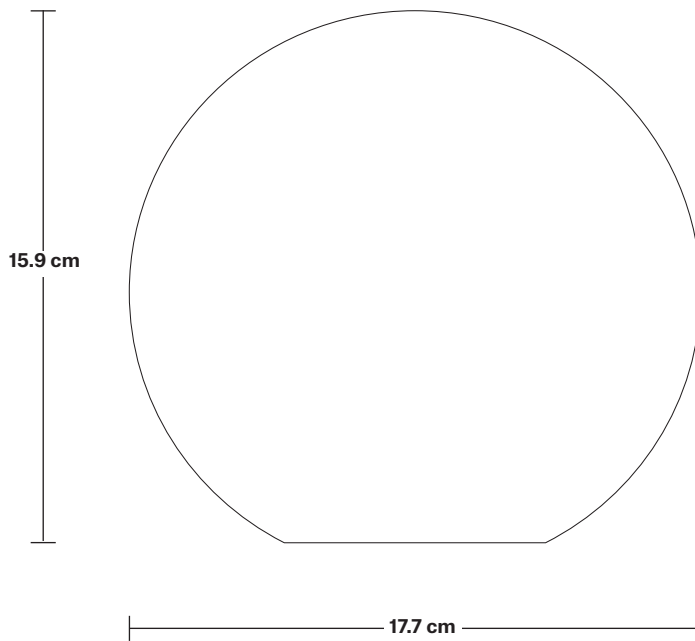

Shade Height: 15.9 cm / 6.26"

Holder Diameter: 6 cm / 3.7"

Holder Height: 11 cm / 2.4"

Ceiling Rose Width: 20 cm / 7.8"

Ceiling Rose Depth: 77 cm / 30"

Ceiling Rose Height: 3 cm / 1.8"

Rectangular Ceiling Rose - 9 Outlet - Pewter

SPECIFICATIONS	INFORMATION	DIMENSIONS
<p>We meet all UK and EU lighting and safety regulations.</p>	<p>Product Code: RE-CR90-P</p>	<p>H: 3 cm x W: 20 cm x D: 77 cm</p>
<p>Our products are hand finished to ensure an authentic vintage look and therefore they may vary slightly from those shown in the images.</p>	<p>Finishes: Pewter.</p>	<p>Ceiling Rose Width: 20 cm / 7.8"</p>
<p>Weight: 2.1 kg</p>	<p>Ready to be installed, installation required.</p>	<p>Ceiling Rose Depth: 77 cm / 30"</p>
	<p>Wall mount screws not included.</p>	<p>Ceiling Rose Height: 3 cm / 1.8"</p>

SHADE ONLY

17.7 cm

15.9 cm

17.7 cm

Opal Glass Globe - 7 Inch

SPECIFICATIONS

We meet all UK and EU lighting and safety regulations.

Our products are hand finished to ensure an authentic vintage look and therefore they may vary slightly from those shown in the images.

Bulb Required: Standard screw (E27) fitting, max 40W.

Shade Weight: 0.79 kg

INFORMATION

Product Code: OGL-GL7-W-SO

Finishes: White.

DIMENSIONS

H: 18.8 cm x **W:** 20 cm x **D:** 20 cm

Shade Diameter: 17.7 cm / 6.96"