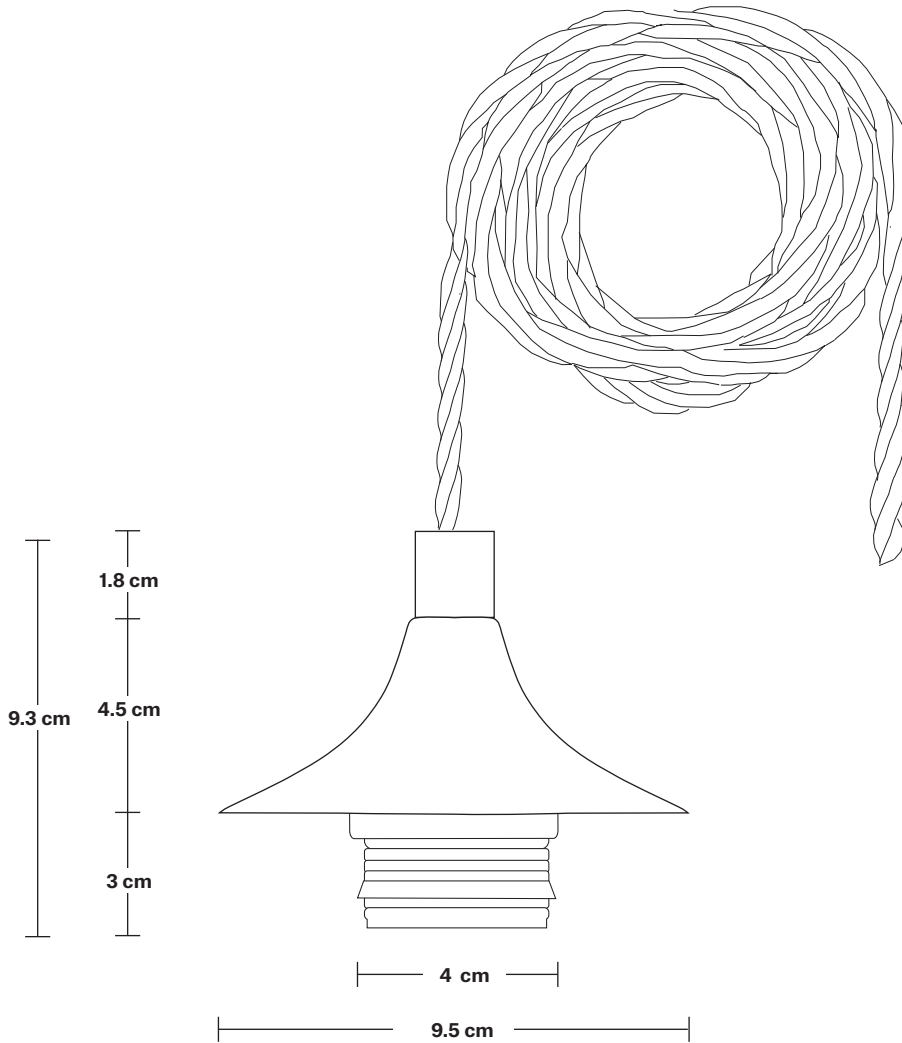

Shade Height: 15.9 cm / 6.26"

Holder Diameter: 6 cm / 3.7"

Holder Height: 11 cm / 2.4"

Ceiling Rose Width: 20 cm / 7.8"

Ceiling Rose Depth: 77 cm / 30"

Ceiling Rose Height: 3 cm / 1.8"

Rectangular Ceiling Rose - 9 Outlet - Pewter

SPECIFICATIONS	INFORMATION	DIMENSIONS
<p>We meet all UK and EU lighting and safety regulations.</p>	<p>Product Code: RE-CR90-P</p>	<p>H: 3 cm x W: 20 cm x D: 77 cm</p>
<p>Our products are hand finished to ensure an authentic vintage look and therefore they may vary slightly from those shown in the images.</p>	<p>Finishes: Pewter.</p>	<p>Ceiling Rose Width: 20 cm / 7.8"</p>
<p>Weight: 2.1 kg</p>	<p>Ready to be installed, installation required.</p>	<p>Ceiling Rose Depth: 77 cm / 30"</p>
	<p>Wall mount screws not included.</p>	<p>Ceiling Rose Height: 3 cm / 1.8"</p>

Chelsea Cord Set ES E27 Bulb Holder - Without Ceiling Rose

SPECIFICATIONS	INFORMATION	DIMENSIONS
<p>We meet all UK and EU lighting and safety regulations.</p>	<p>Product Code: CH-CS-2M-NCR</p>	<p>H: 110.3 cm x W: 9.3 cm x D: 9.5 cm</p>
<p>Our products are hand finished to ensure an authentic vintage look and therefore they may vary slightly from those shown in the images.</p>	<p>Finishes: Brass, Pewter.</p>	<p>Holder Diameter: 9.5 cm / 3.7"</p>
<p>Bulb Required: Standard screw (E27) fitting, max 40W.</p>	<p>Ready to be installed, installation required.</p>	<p>Holder Height: 9.3 cm / 3.6"</p>
<p>Weight: 0.25 kg</p>	<p>Wall mount screws not included.</p>	<p>Holder Width: 9.5 cm / 3.7"</p>
	<p>Flex: 2m Black Twisted Fabric Flex.</p>	

Bulb Required: Standard screw (E27) fitting, max 40W.

Shade Weight: 0.79 kg

INFORMATION

Product Code: OGL-GL7-W-SO

Finishes: White.

DIMENSIONS

H: 18.8 cm x **W:** 20 cm x **D:** 20 cm

Shade Diameter: 17.7 cm / 6.96"