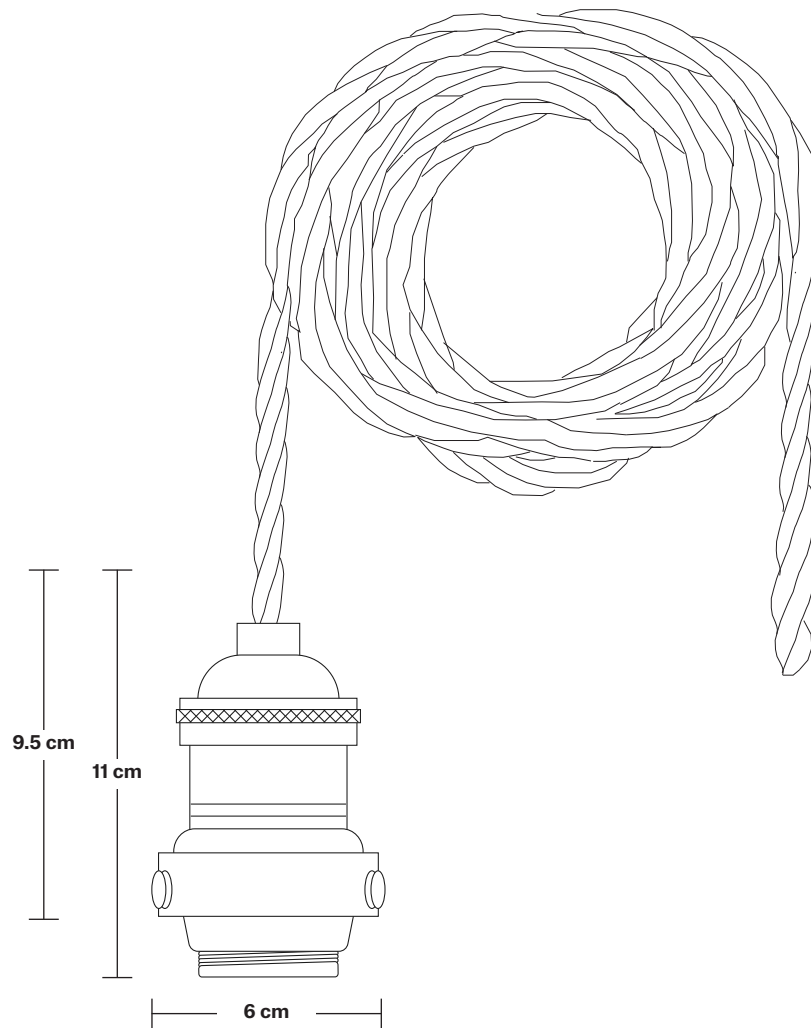

### DIMENSIONS

**H:** 227 cm x **W:** 82 cm x **D:** 25 cm

**Shade Diameter:** 14 cm / 5.5"

**Shade Height:** 14.4 cm / 5.7"

**Holder Diameter:** 6 cm / 2.4"

**Holder Height:** 11 cm / 4.3"

**Ceiling Rose Width:** 20 cm / 7.8"

**Ceiling Rose Depth:** 77 cm / 30"

**Ceiling Rose Height:** 3 cm / 1.8"

INDUSTVILLE

# Rectangular Ceiling Rose - 9 Outlet - Pewter

SPECIFICATIONS	INFORMATION	DIMENSIONS
<p>We meet all UK and EU lighting and safety regulations.</p>	<p><b>Product Code:</b> RE-CR90-P</p>	<p><b>H:</b> 3 cm x <b>W:</b> 20 cm x <b>D:</b> 77 cm</p>
<p>Our products are hand finished to ensure an authentic vintage look and therefore they may vary slightly from those shown in the images.</p>	<p><b>Finishes:</b> Pewter.</p>	<p><b>Ceiling Rose Width:</b> 20 cm / 7.8"</p>
<p><b>Weight:</b> 2.1 kg</p>	<p>Ready to be installed, installation required.</p>	<p><b>Ceiling Rose Depth:</b> 77 cm / 30"</p>
	<p>Wall mount screws not included.</p>	<p><b>Ceiling Rose Height:</b> 3 cm / 1.8"</p>

### DIMENSIONS

**H:** 213 cm x **W:** 6 cm x **D:** 6 cm

**Holder Diameter:** 6 cm / 2.5"

**Holder Height:** 11 cm / 4.3"