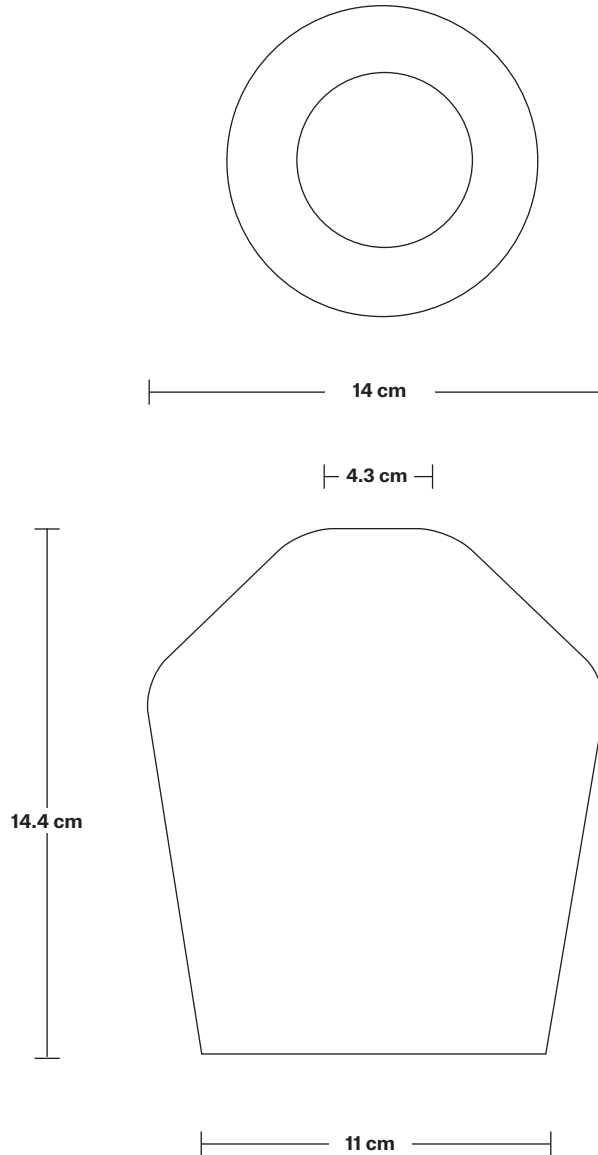

### DIMENSIONS

**H:** 227 cm x **W:** 82 cm x **D:** 25 cm

**Shade Diameter:** 14 cm / 5.5"

**Shade Height:** 14.4 cm / 5.7"

**Holder Diameter:** 6 cm / 2.4"

**Holder Height:** 11 cm / 4.3"

**Ceiling Rose Width:** 20 cm / 7.8"

# Rectangular Ceiling Rose - 9 Outlet - Pewter

SPECIFICATIONS	INFORMATION	DIMENSIONS
<p>We meet all UK and EU lighting and safety regulations.</p>	<p><b>Product Code:</b> RE-CR90-P</p>	<p><b>H:</b> 3 cm x <b>W:</b> 20 cm x <b>D:</b> 77 cm</p>
<p>Our products are hand finished to ensure an authentic vintage look and therefore they may vary slightly from those shown in the images.</p>	<p><b>Finishes:</b> Pewter.</p>	<p><b>Ceiling Rose Width:</b> 20 cm / 7.8"</p>
<p><b>Weight:</b> 2.1 kg</p>	<p>Ready to be installed, installation required.</p>	<p><b>Ceiling Rose Depth:</b> 77 cm / 30"</p>
	<p>Wall mount screws not included.</p>	<p><b>Ceiling Rose Height:</b> 3 cm / 1.8"</p>

### DIMENSIONS

**H:** 213 cm x **W:** 6 cm x **D:** 6 cm

**Holder Diameter:** 6 cm / 2.5"

**Holder Height:** 11 cm / 4.3"

## Opal Glass Shoolhouse - 5.5 Inch

SPECIFICATIONS	INFORMATION	DIMENSIONS
<p>We meet all UK and EU lighting and safety regulations.</p>	<p><b>Product Code:</b> OGL-SH5-W-SO</p>	<p><b>H:</b> 14.4 cm x <b>W:</b> 14cm x <b>D:</b> 14 cm</p>
<p>Our products are hand finished to ensure an authentic vintage look and therefore they may vary slightly from those shown in the images.</p>	<p><b>Finishes:</b> White.</p>	<p><b>Shade Diameter:</b> 14 cm / 5.5"</p>
<p><b>Bulb Required:</b> Standard screw (E27) fitting, max 40W.</p>		<p><b>Shade Height:</b> 14.4 cm / 5.7"</p>
<p><b>Shade Weight:</b> 0.6 kg</p>		