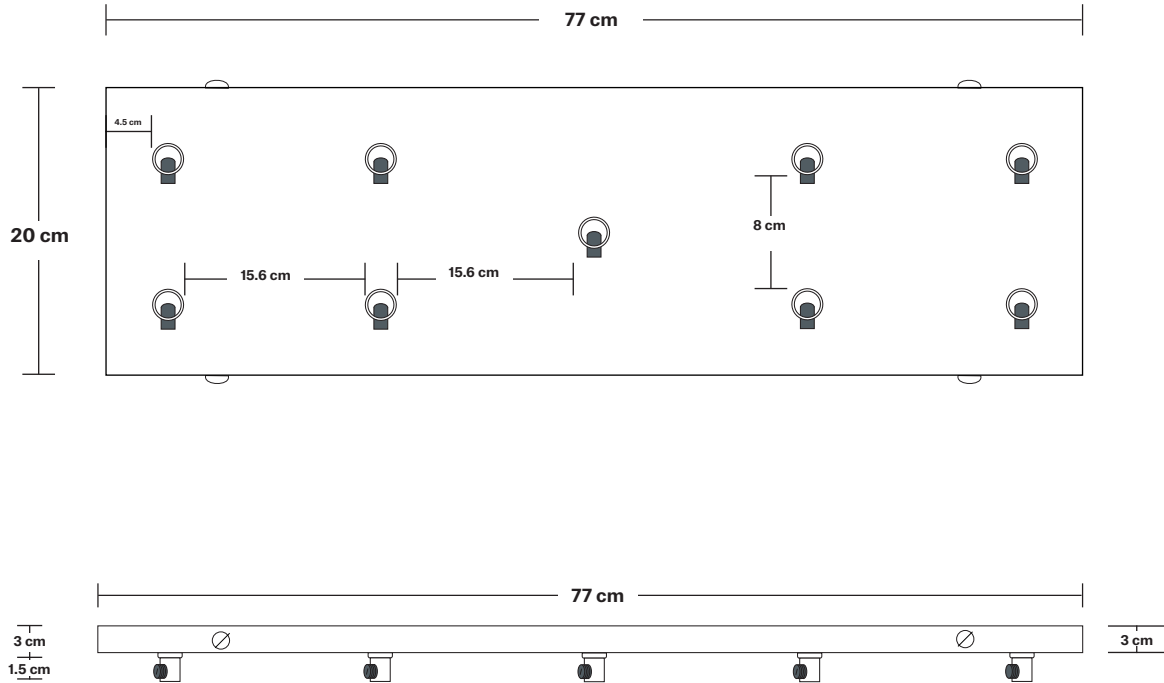

### DIMENSIONS

**H:** 227 cm x **W:** 82 cm x **D:** 25 cm

**Shade Diameter:** 14 cm / 5.5"

**Shade Height:** 14.4 cm / 5.7"

**Holder Diameter:** 6 cm / 2.4"

**Holder Height:** 11 cm / 4.3"

**Ceiling Rose Width:** 20 cm / 7.8"

# Rectangular Ceiling Rose - 9 Outlet - Pewter

SPECIFICATIONS	INFORMATION	DIMENSIONS
<p>We meet all UK and EU lighting and safety regulations.</p>	<p><b>Product Code:</b> RE-CR90-P</p>	<p><b>H:</b> 3 cm x <b>W:</b> 20 cm x <b>D:</b> 77 cm</p>
<p>Our products are hand finished to ensure an authentic vintage look and therefore they may vary slightly from those shown in the images.</p>	<p><b>Finishes:</b> Pewter.</p>	<p><b>Ceiling Rose Width:</b> 20 cm / 7.8"</p>
<p><b>Weight:</b> 2.1 kg</p>	<p>Ready to be installed, installation required.</p>	<p><b>Ceiling Rose Depth:</b> 77 cm / 30"</p>
	<p>Wall mount screws not included.</p>	<p><b>Ceiling Rose Height:</b> 3 cm / 1.8"</p>

### DIMENSIONS

**H:** 213 cm x **W:** 6 cm x **D:** 6 cm

**Holder Diameter:** 6 cm / 2.5"

**Holder Height:** 11 cm / 4.3"

## Opal Glass Shoolhouse - 5.5 Inch

SPECIFICATIONS	INFORMATION	DIMENSIONS
<p>We meet all UK and EU lighting and safety regulations.</p>	<p><b>Product Code:</b> OGL-SH5-W-SO</p>	<p><b>H:</b> 14.4 cm x <b>W:</b> 14cm x <b>D:</b> 14 cm</p>
<p>Our products are hand finished to ensure an authentic vintage look and therefore they may vary slightly from those shown in the images.</p>	<p><b>Finishes:</b> White.</p>	<p><b>Shade Diameter:</b> 14 cm / 5.5"</p>
<p><b>Bulb Required:</b> Standard screw (E27) fitting, max 40W.</p>		<p><b>Shade Height:</b> 14.4 cm / 5.7"</p>
<p><b>Shade Weight:</b> 0.6 kg</p>		