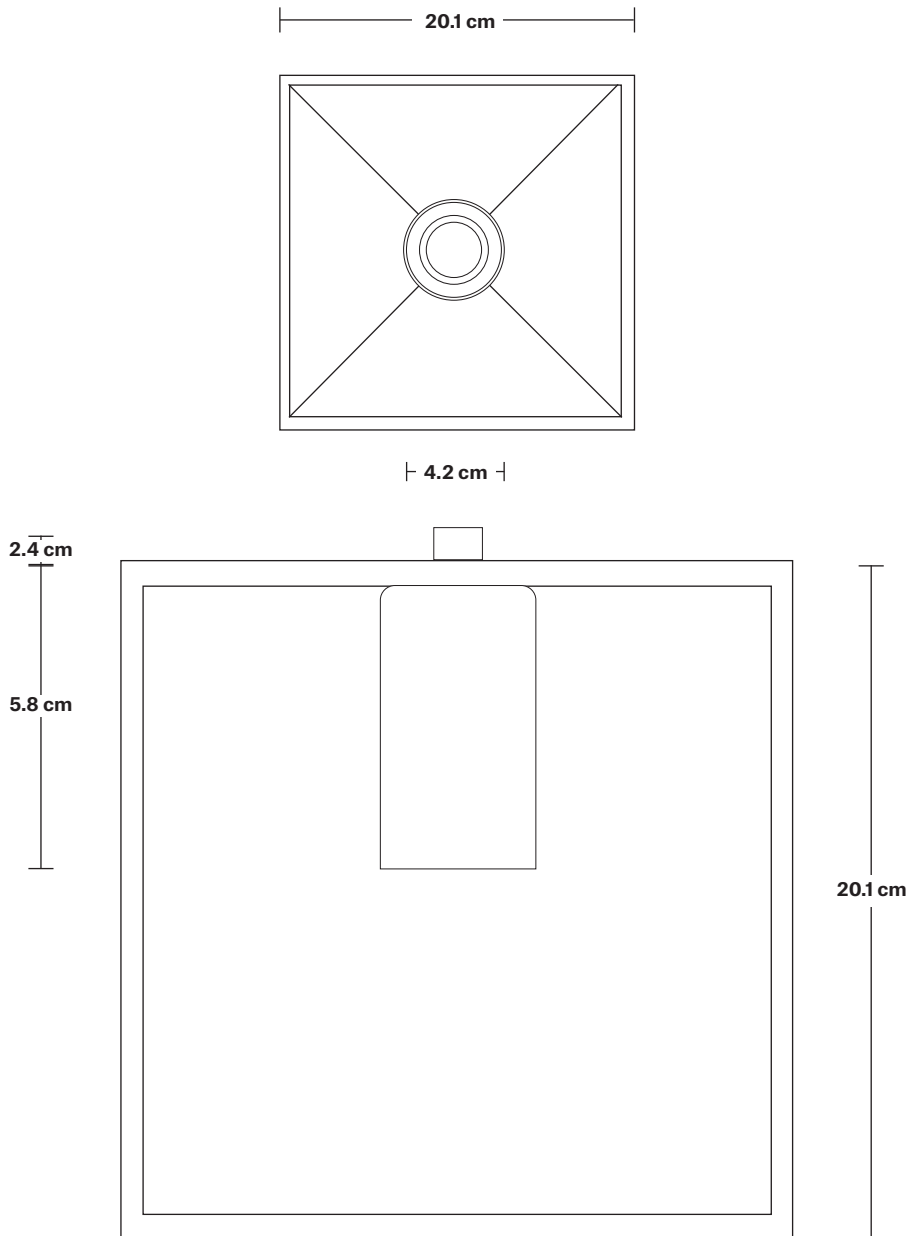

Flex: 2m Black Twisted Fabric Flex.

DIMENSIONS

H: 21.6 cm x **W:** 20.1 cm x **D:** 20.1 cm

Bulb Holder Diameter: 4.2 cm / 1.7"

Bulb Holder Height: 8.2 cm / 3.2"

Cube Depth: 20.1 cm / 7.9"

Cube Height: 21.6 cm / 8.5"

Cube Depth: 20.1 cm / 7.9"

INDUSTVILLE

SHADE ONLY

Cube - 8 Inch

SPECIFICATIONS

We meet all UK and EU lighting and safety regulations.

Our products are hand finished to ensure an authentic vintage look and therefore they may vary slightly from those shown in the images.

Bulb Required: Standard screw (E27) fitting, max 40W.

Holder Weight: 0.78 kg

INFORMATION

Product Code: CU8-SO

Finishes: Brass, Pewter.

Ready to be installed, installation required.

DIMENSIONS

H: 21.6 cm x **W:** 20.1 cm x **D:** 20.1 cm

Bulb Holder Diameter: 4.2 cm / 1.7"

Bulb Holder Height: 8.2 cm / 3.2"

Cube Depth: 20.1 cm / 7.9"

Cube Height: 21.6 cm / 8.5"

Cube Depth: 20.1 cm / 7.9"

INDUSTVILLE