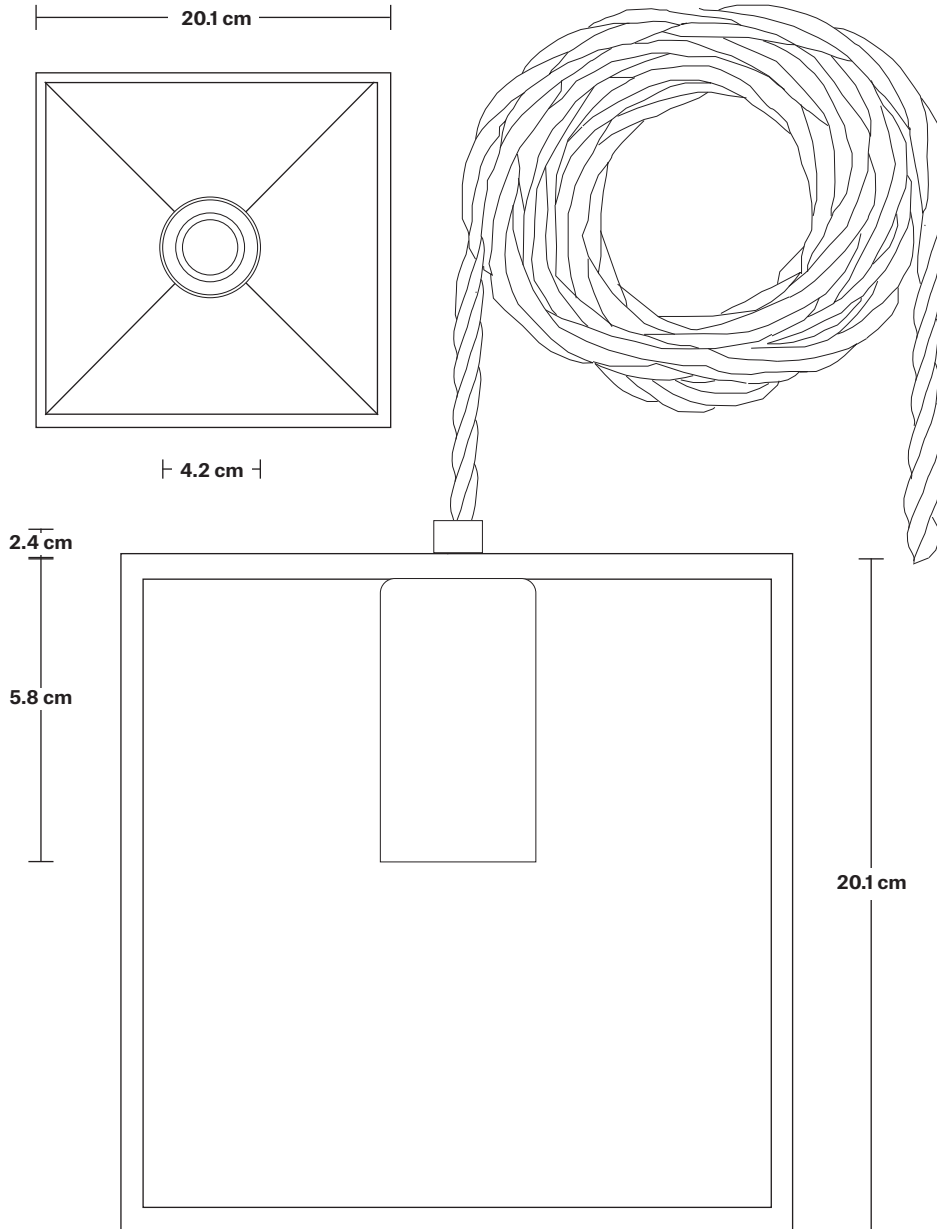

SLEEK

Sleek Cube Pendant Light - 8 Inch - 2m - Without Ceiling Rose

SPECIFICATIONS

We meet all UK and EU lighting and safety regulations.

Our products are hand finished to ensure an authentic vintage look and therefore they may vary slightly from those shown in the images.

Flex: 2m Black Twisted Fabric Flex.

DIMENSIONS

H: 21.6 cm x **W:** 20.1 cm x **D:** 20.1 cm

Bulb Holder Diameter: 4.2 cm / 1.7"

Bulb Holder Height: 8.2 cm / 3.2"

Cube Depth: 20.1 cm / 7.9"

Cube Height: 21.6 cm / 8.5"

Cube Depth: 20.1 cm / 7.9"

INDUSTVILLE

SHADE ONLY

Cube - 8 Inch

SPECIFICATIONS

We meet all UK and EU lighting and safety regulations.

Our products are hand finished to ensure an authentic vintage look and therefore they may vary slightly from those shown in the images.

Bulb Holder Diameter: 4.2 cm / 1.7"

Bulb Holder Height: 8.2 cm / 3.2"

Cube Depth: 20.1 cm / 7.9"

Cube Height: 21.6 cm / 8.5"

Cube Depth: 20.1 cm / 7.9"

INDUSTVILLE