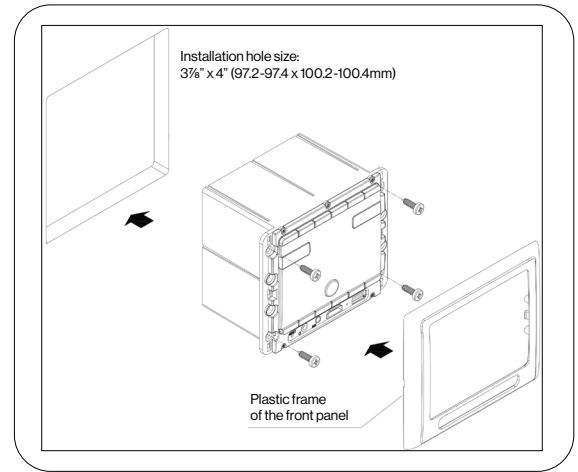

Specifications

Front Panel Type	Fixed
Supported Media Format	MP3/WMA
Tuner Type	AM & FM
# of Preset Stations	30
RDS	●
USB	√
USB Charge (500mA)	√
Card Reader	●
AUX-IN	√
AUX-IN Video Support	●
HDMI-IN	√
Bluetooth	√
Bluetooth Version	5.0
NFC	√
Display Backlight Color	White
Key Illumination Color	White
Rotary Volume Control	●
Power Output (Watt)	4 x 10W (Max)
Power Connector Type	8-pin
Display Type	LCD
Display Size (inch)	2.7"

Inputs & Outputs

# of RCA (Audio LR) Inputs, Rear Panel	2
# of RCA (Audio LR) Outputs, Rear Panel	1
# of Video Inputs, Rear Panel	1
# of Video Outputs, Rear Panel	1
# of Subwoofer Outputs, Rear Panel	1
# of HDMI Outputs, Rear Panel	1
# of Optical Audio Inputs, Rear Panel	●
# of Coaxial Audio Inputs, Rear Panel	●
# of Camera Inputs, Rear Panel	●
# of Zone Audio Outputs	2

Dimensions and Weight

Product Dimensions (W x H x D)	5 1/8 x 4 1/2 x 3 3/8" (130 x 113 x 85mm)
Packaging Dimensions (W x H x D)	6.02 x 5.47 x 5.16" (153 x 139 x 131mm)
Net Weight (lbs/kg)	1.1 / 0.5
Gross Weight (lbs/kg)	0.9 / 0.4