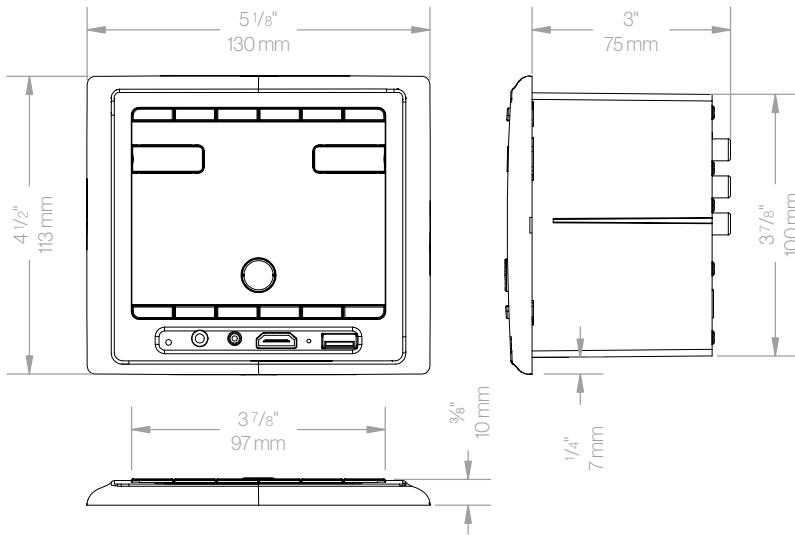

Specifications

Front Panel Type	Fixed
Supported Media Format	MP3/WMA
Tuner Type	AM & FM
# of Preset Stations	30
RDS	●
USB	√
USB Charge (500mA)	√
Card Reader	●
AUX-IN	√
AUX-IN Video Support	●
HDMI-IN	√
Bluetooth	√
Bluetooth Version	5.0
NFC	√
Display Backlight Color	White
Key Illumination Color	White
Rotary Volume Control	●
Power Output (Watt)	4 x 10W (Max)
Power Connector Type	8-pin
Display Type	LCD
Display Size (inch)	2.7"

Inputs & Outputs

# of RCA (Audio LR) Inputs, Rear Panel	2
# of RCA (Audio LR) Outputs, Rear Panel	1
# of Video Inputs, Rear Panel	1
# of Video Outputs, Rear Panel	1
# of Subwoofer Outputs, Rear Panel	1
# of HDMI Outputs, Rear Panel	1
# of Optical Audio Inputs, Rear Panel	●
# of Coaxial Audio Inputs, Rear Panel	●
# of Camera Inputs, Rear Panel	●
# of Zone Audio Outputs	2

Dimensions and Weight

Product Dimensions (W x H x D)	5 1/8 x 4 1/2 x 3 3/8" (130 x 113 x 85mm)
Packaging Dimensions (W x H x D)	6.02 x 5.47 x 5.16" (153 x 139 x 131mm)
Net Weight (lbs/kg)	1.1 / 0.5
Gross Weight (lbs/kg)	0.9 / 0.4