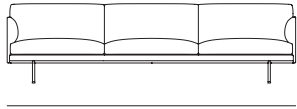

ANSI/BIFMA X5.4-2012  
American National Standard for Office  
Furnishings - Lounge and Public Seating.

Please note that the above mentioned tests  
does not apply for the Outline Daybed and  
the Highback Work Table.

**MUUTO**

3 1/2-SEATER

71 cm / 28"  
SH 40 cm / 15.7"

W 255 cm / 100.4"  
SW 235 cm / 92.5"

84 cm / 33.1"  
SD 62 cm / 24.4"

3-SEATER

71 cm / 28"  
SH 40 cm / 15.7"

W 220 cm / 86.6"  
SW 200 cm / 78.7"