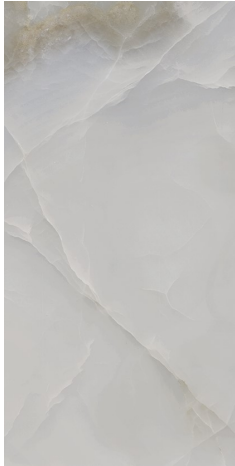

Oceana Onyx

Porcelain

URBAN
COAST TILE

Dark Gray

White

Contact Us:
sales@urbancoasttile.com

Oceana Onyx

Porcelain

Oceana Onyx has endured the ages and will transform your space into a work of art. The depth of movement creates a richer and more profound profile, allowing for added texture, dimension and a robust sensation to spaces.