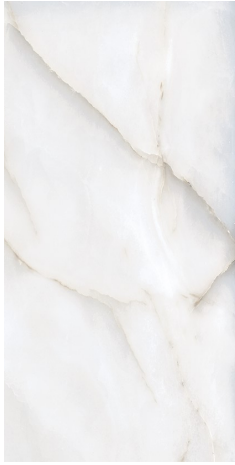

Oceana Onyx

Porcelain

URBAN
COAST TILE

Dark Gray

White

Contact Us:
sales@urbancoasttile.com

Oceana Onyx

Porcelain

Oceana Onyx has endured the ages and will transform your space into a work of art. The depth of movement creates a richer and more profound profile, allowing for added texture, dimension and a robust sensation to spaces.