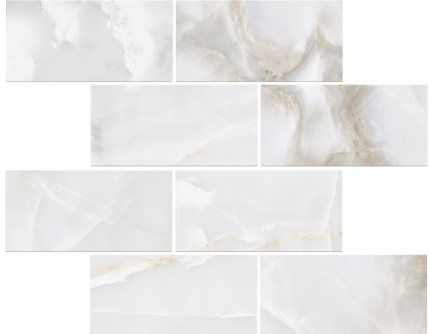

Oceana Onyx

Porcelain

URBAN
COAST TILE

Dark Gray

White

Contact Us:
sales@urbancoasttile.com

Oceana Onyx

Porcelain

Oceana Onyx has endured the ages and will transform your space into a work of art. The depth of movement creates a richer and more profound profile, allowing for added texture, dimension and a robust sensation to spaces.